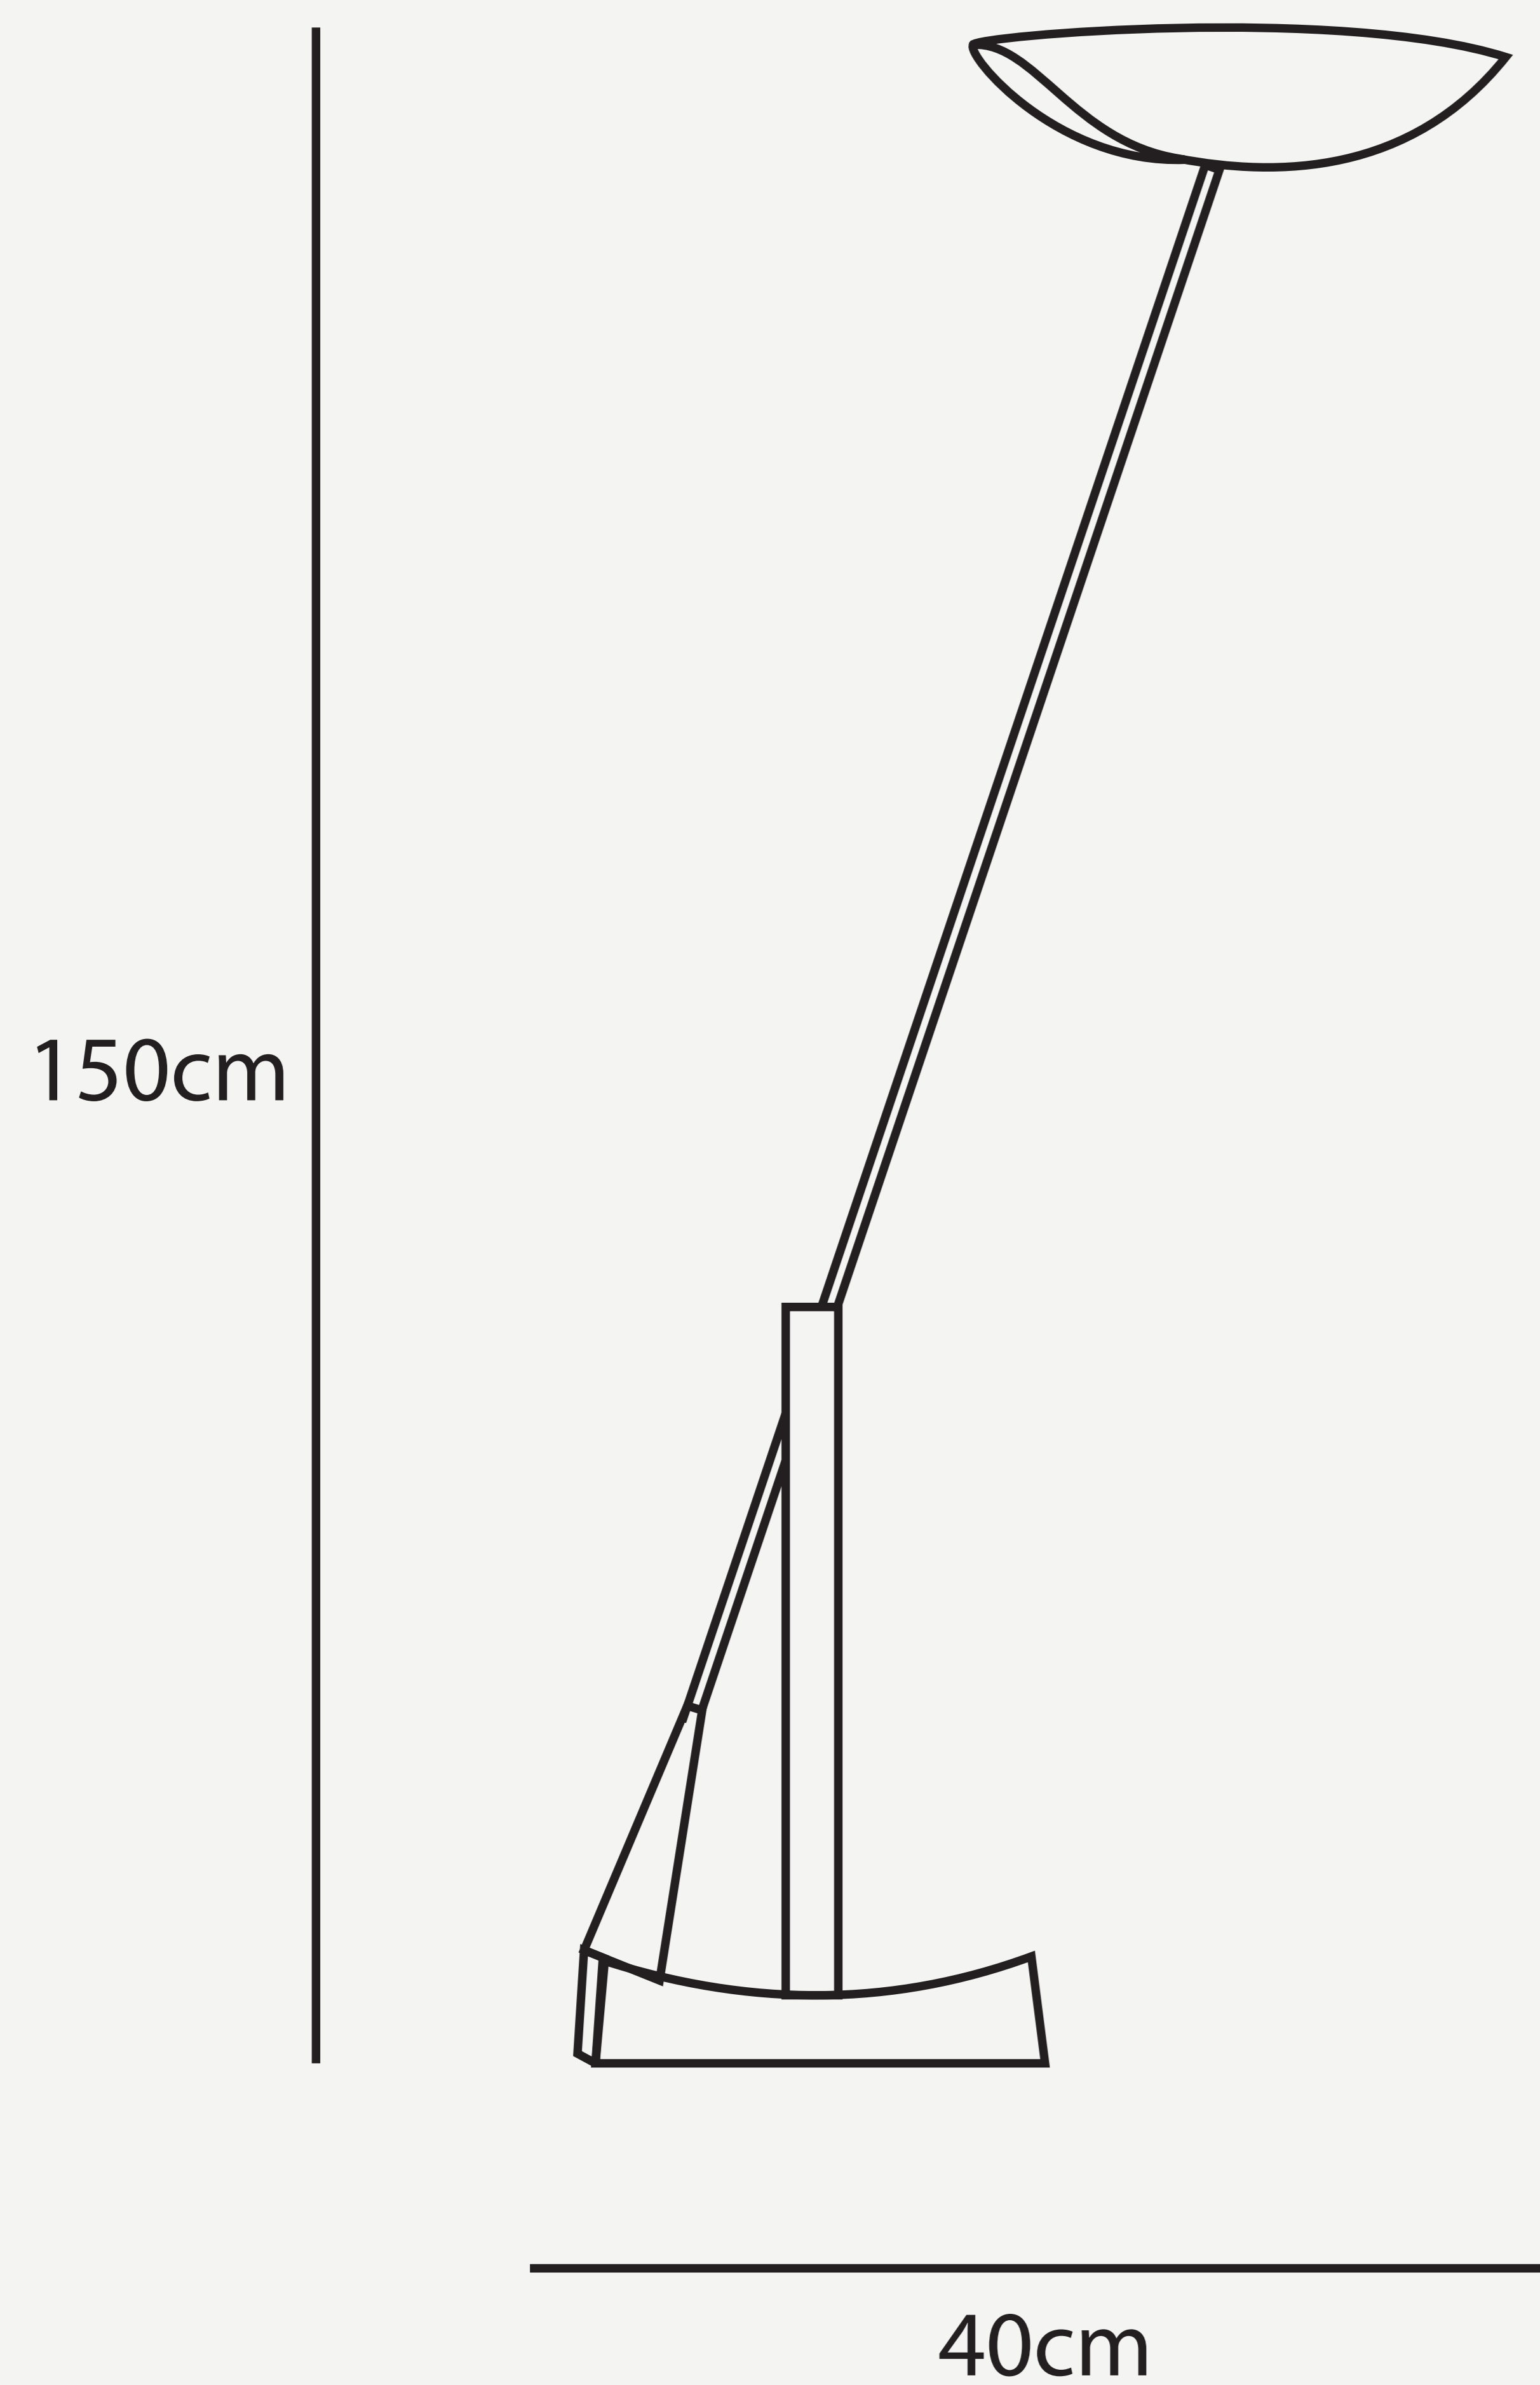

YIU-X FLOOR LAMP

L O D A M E R

YIU-X FLOOR LAMP

L O D A M E R

Power source :	AC
Material (s) :	Metal
Body Material :	Iron
Finish :	Brushed Stainless
Power :	31-40 W
Switch type :	Button Switch
Number of light sources :	2
Light source :	LED bulbs
Light source :	G9
Lighting Area :	10-15square meters
Voltage :	90~260V
Is Dimmable :	No
Size :	D40cmxH150cm