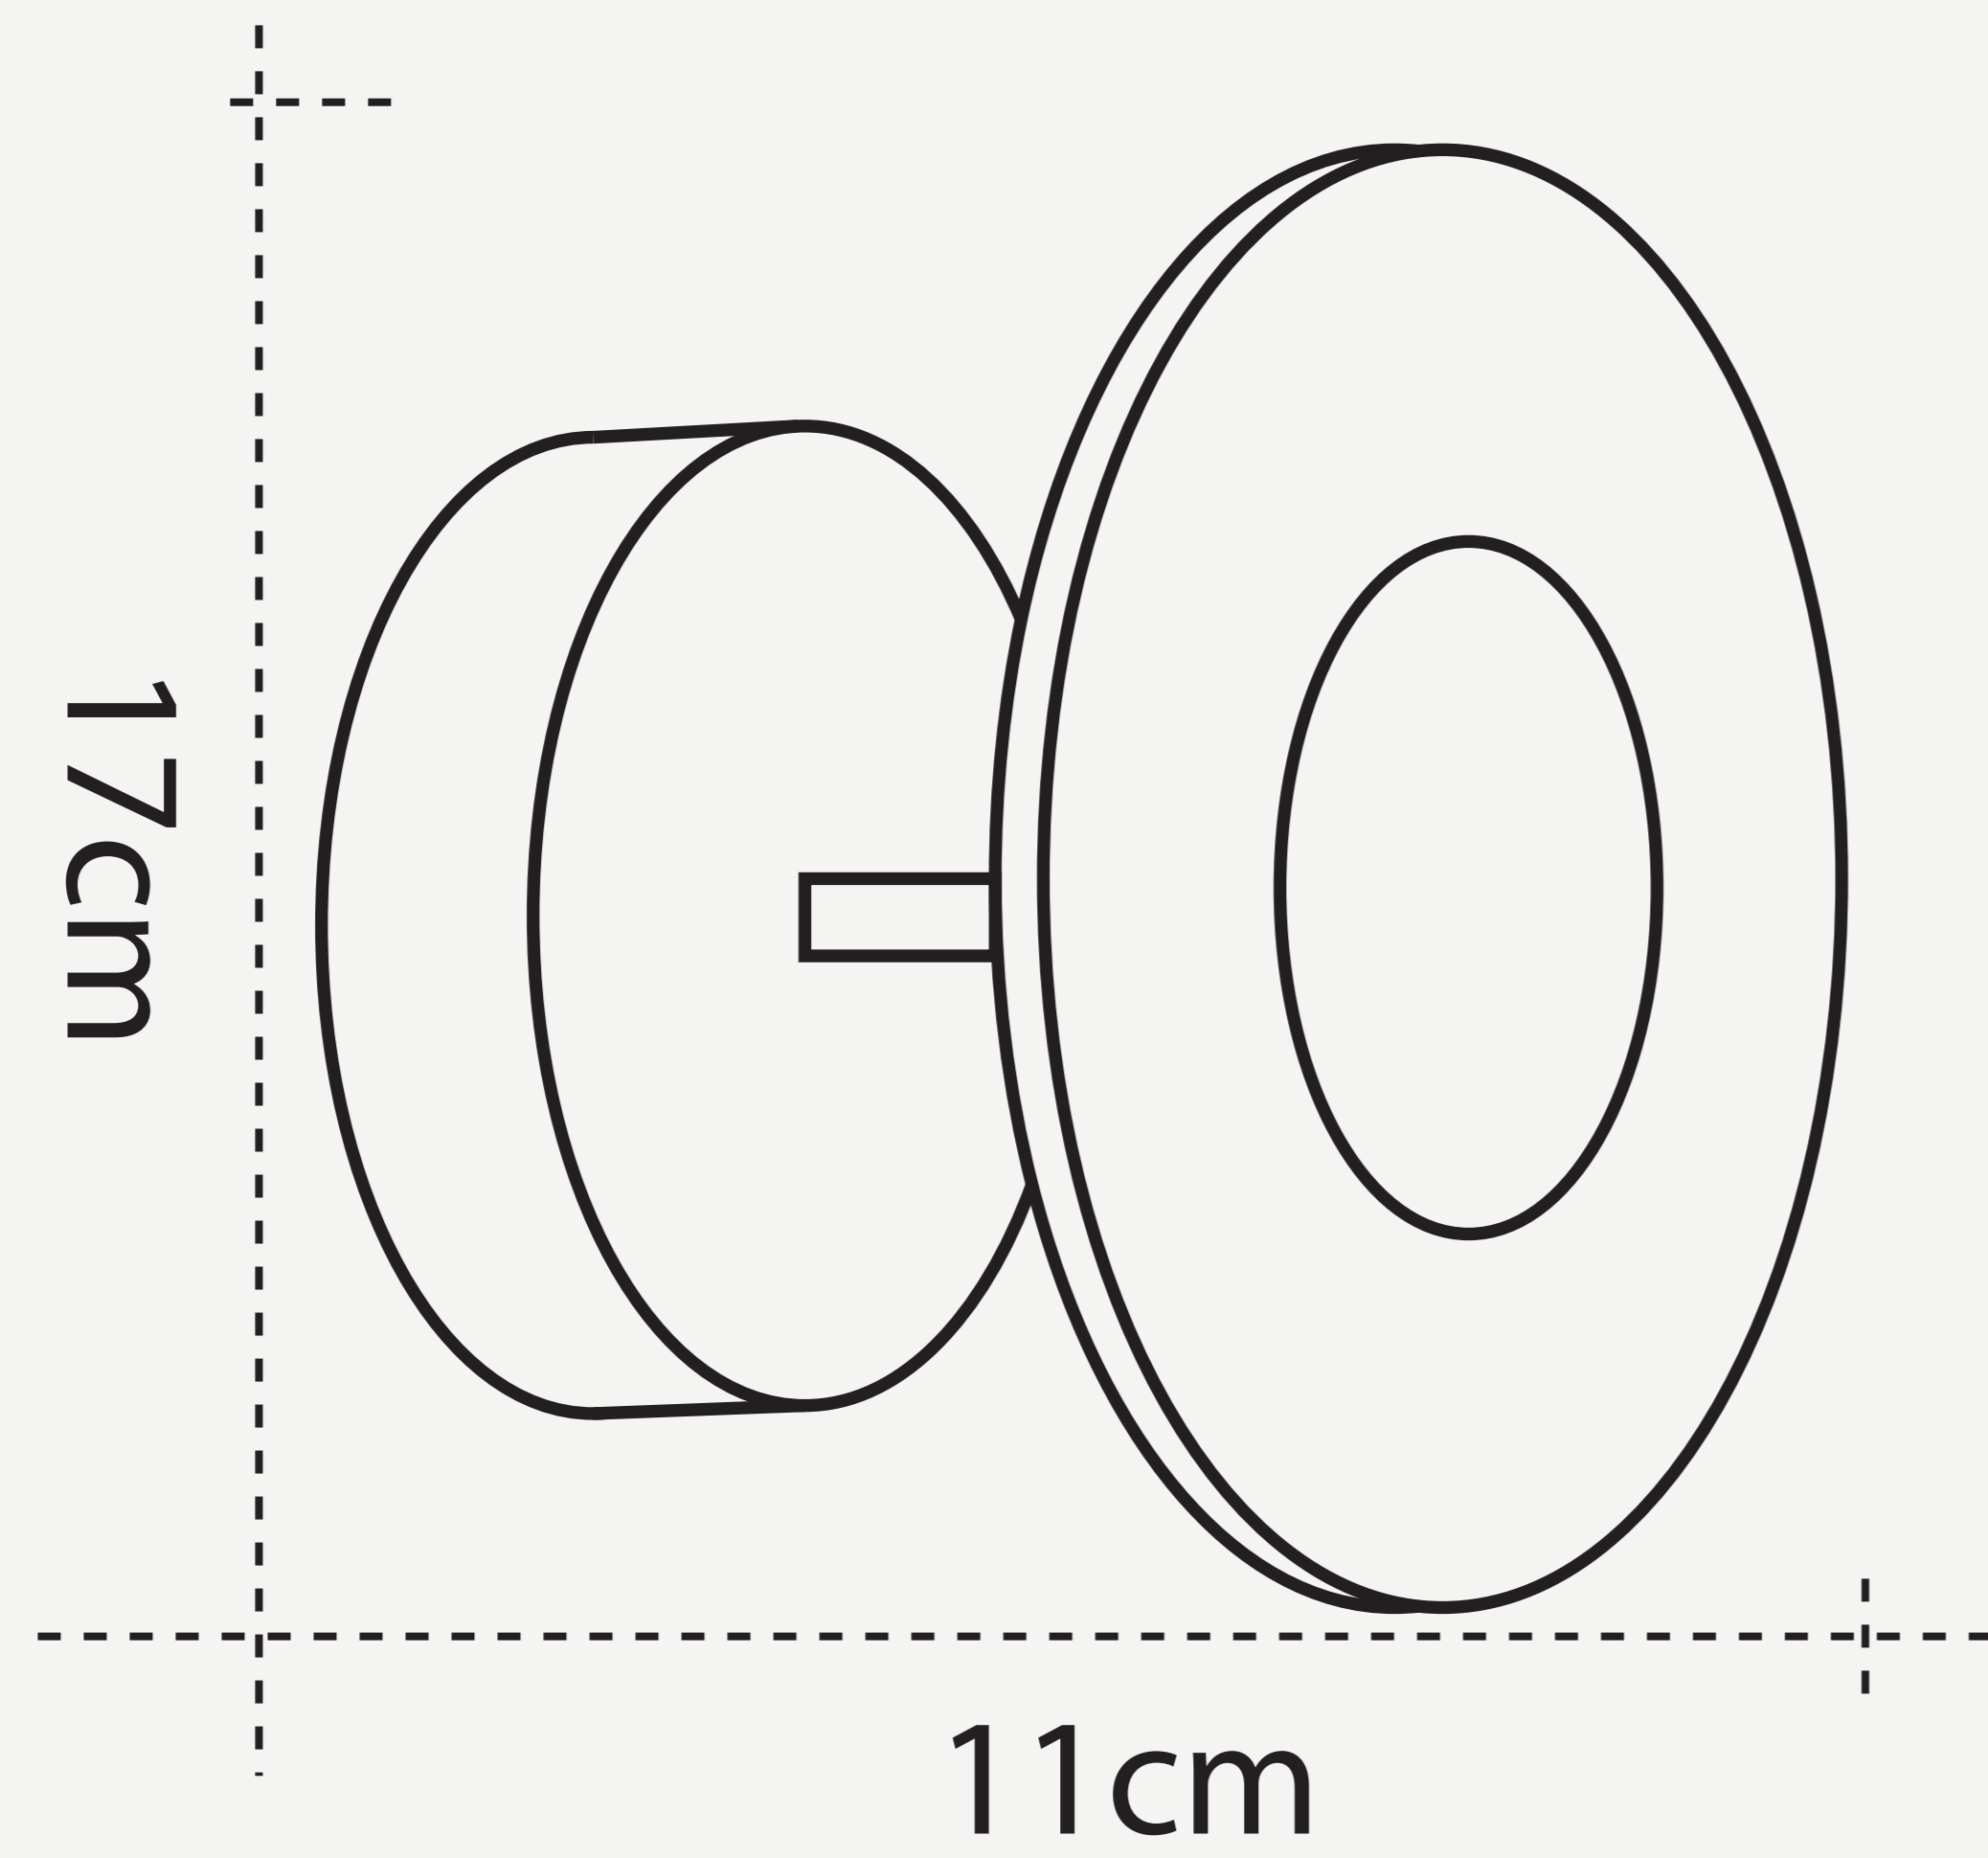

UFO WALL SCONCE

L O D A M E R

UFO WALL SCONCE

L O D A M E R

Power source :	AC
Material (s) :	Metal+acrylic
Body Material :	Iron
Shade type :	Acrylic
Number of light sources :	1
Light source :	LED bulbs
Lighting Area :	3-5square meters
Voltage :	90~260V
Is Dimmable :	No
Size :	D11xH17cm