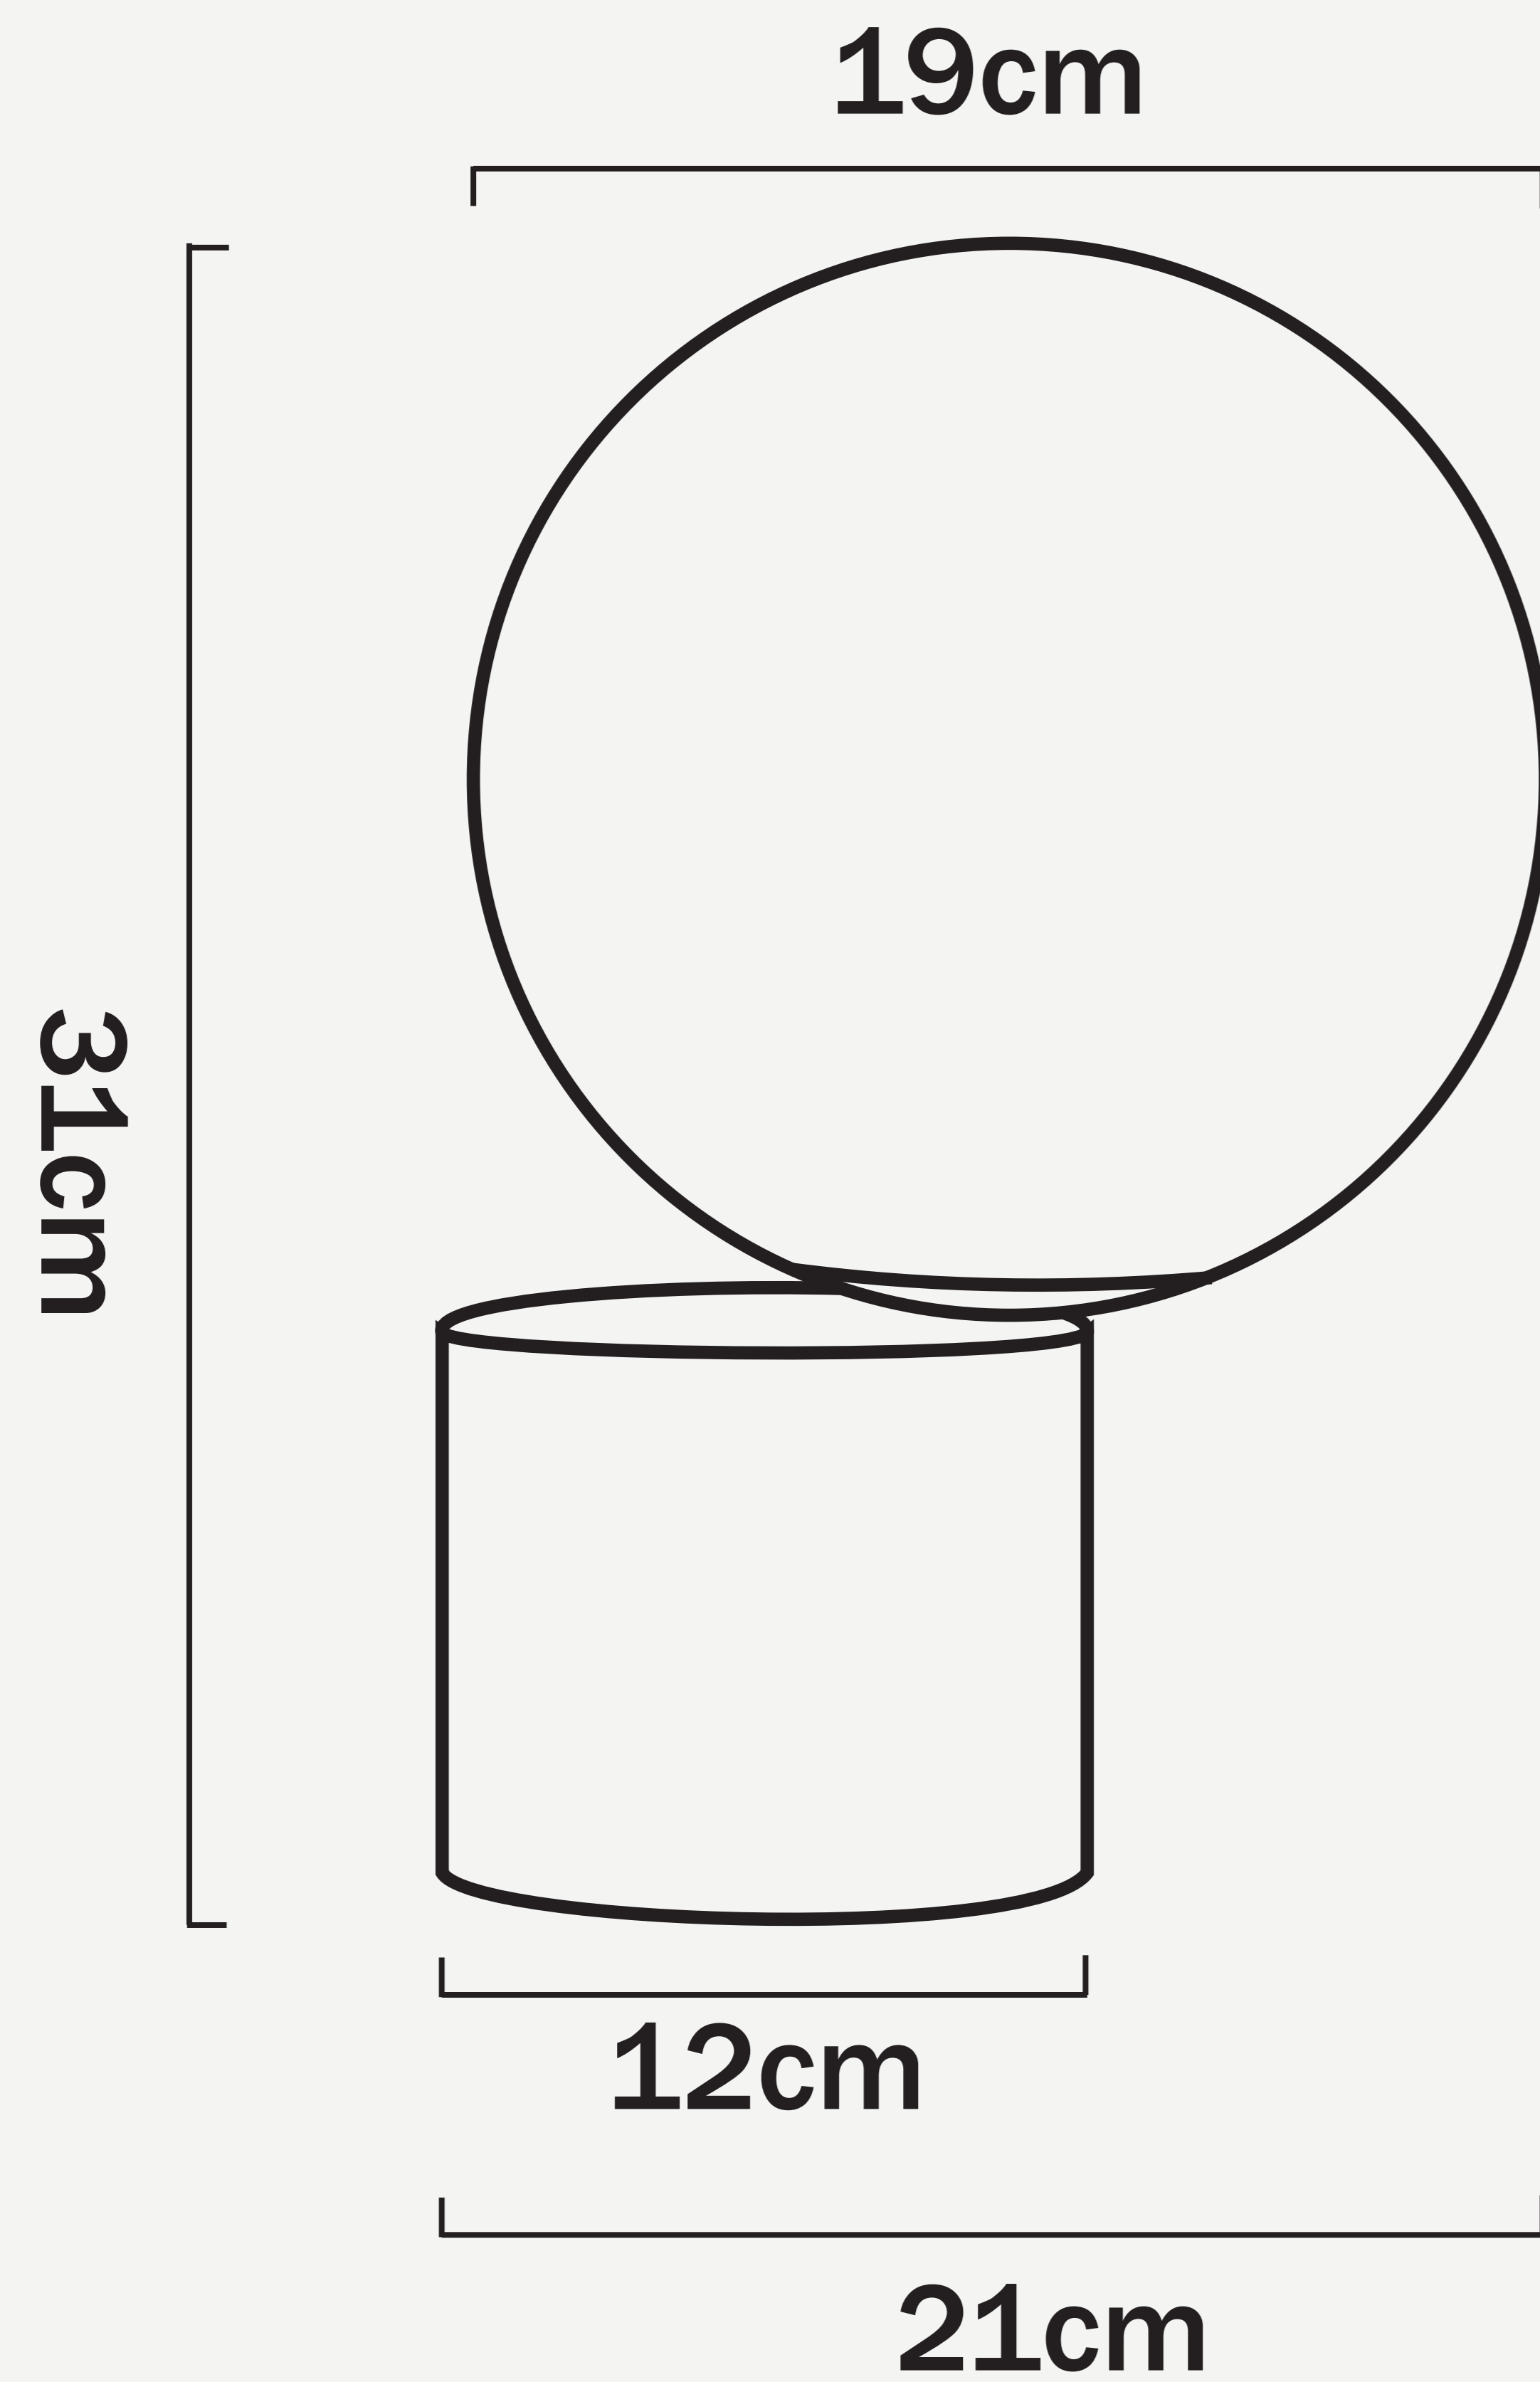

**TIP OF THE TONGUE TABLE  
LAMP**

**L O D A M E R**

# TIP OF THE TONGUE TABLE LAMP

# L O D A M E R

Finish :	Iron
Power source :	AC
Shade type :	Frosted glass
Body Material :	Iron+Glass
Power :	0-5 W
Voltage :	90-260V
Material (s) :	Metal
Switch type :	On / off switch
Light source :	LED bulbs
Body color:	Gold