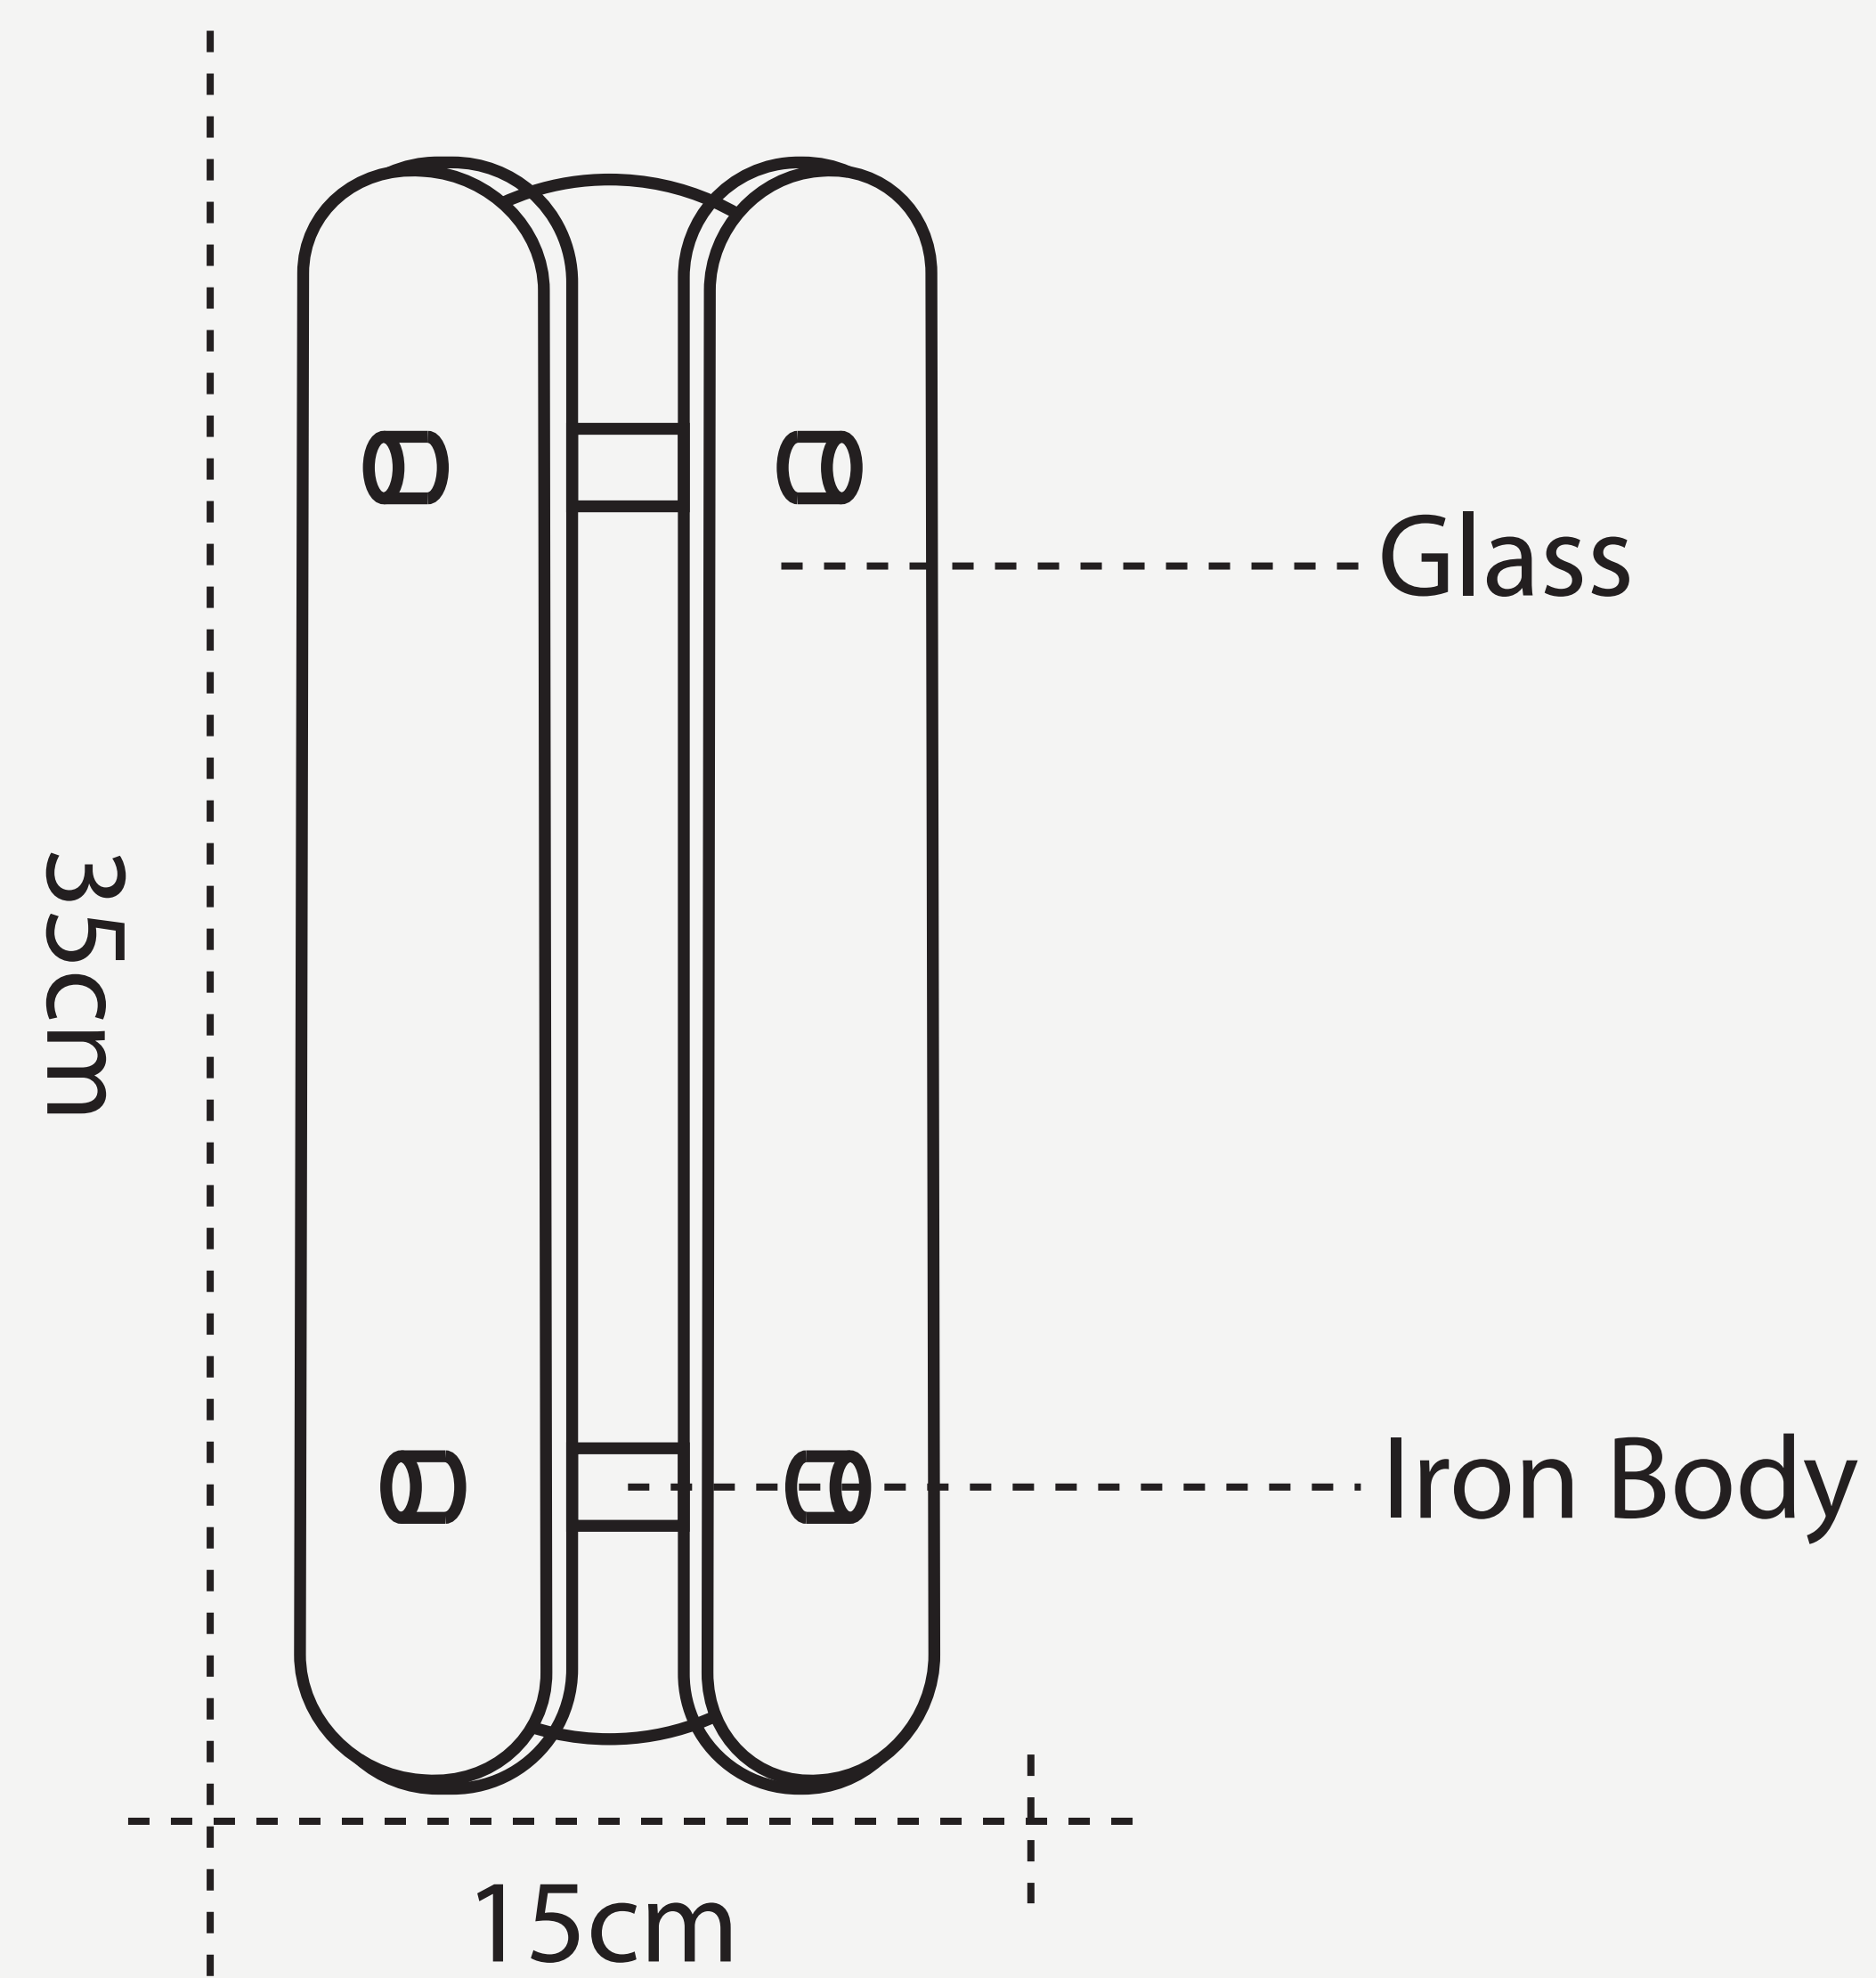

THE SHIELD WALL LAMP

L O D A M E R

THE SHIELD WALL LAMP

L O D A M E R

Power source :	AC
Material (s) :	Metal+glass
Body Material :	Iron
Shade type :	Clear glass
Lampshade Style :	Wall lamp
Lampshade Color :	Smoky Gray
Color Temperature :	Cool / Warm
Number of light sources :	1
Light source :	LED bulbs
Light source :	E27*1
Lighting Area :	5-10square meters
Voltage :	90~260V
Is Dimmable :	No
Size :	D15xH35cm