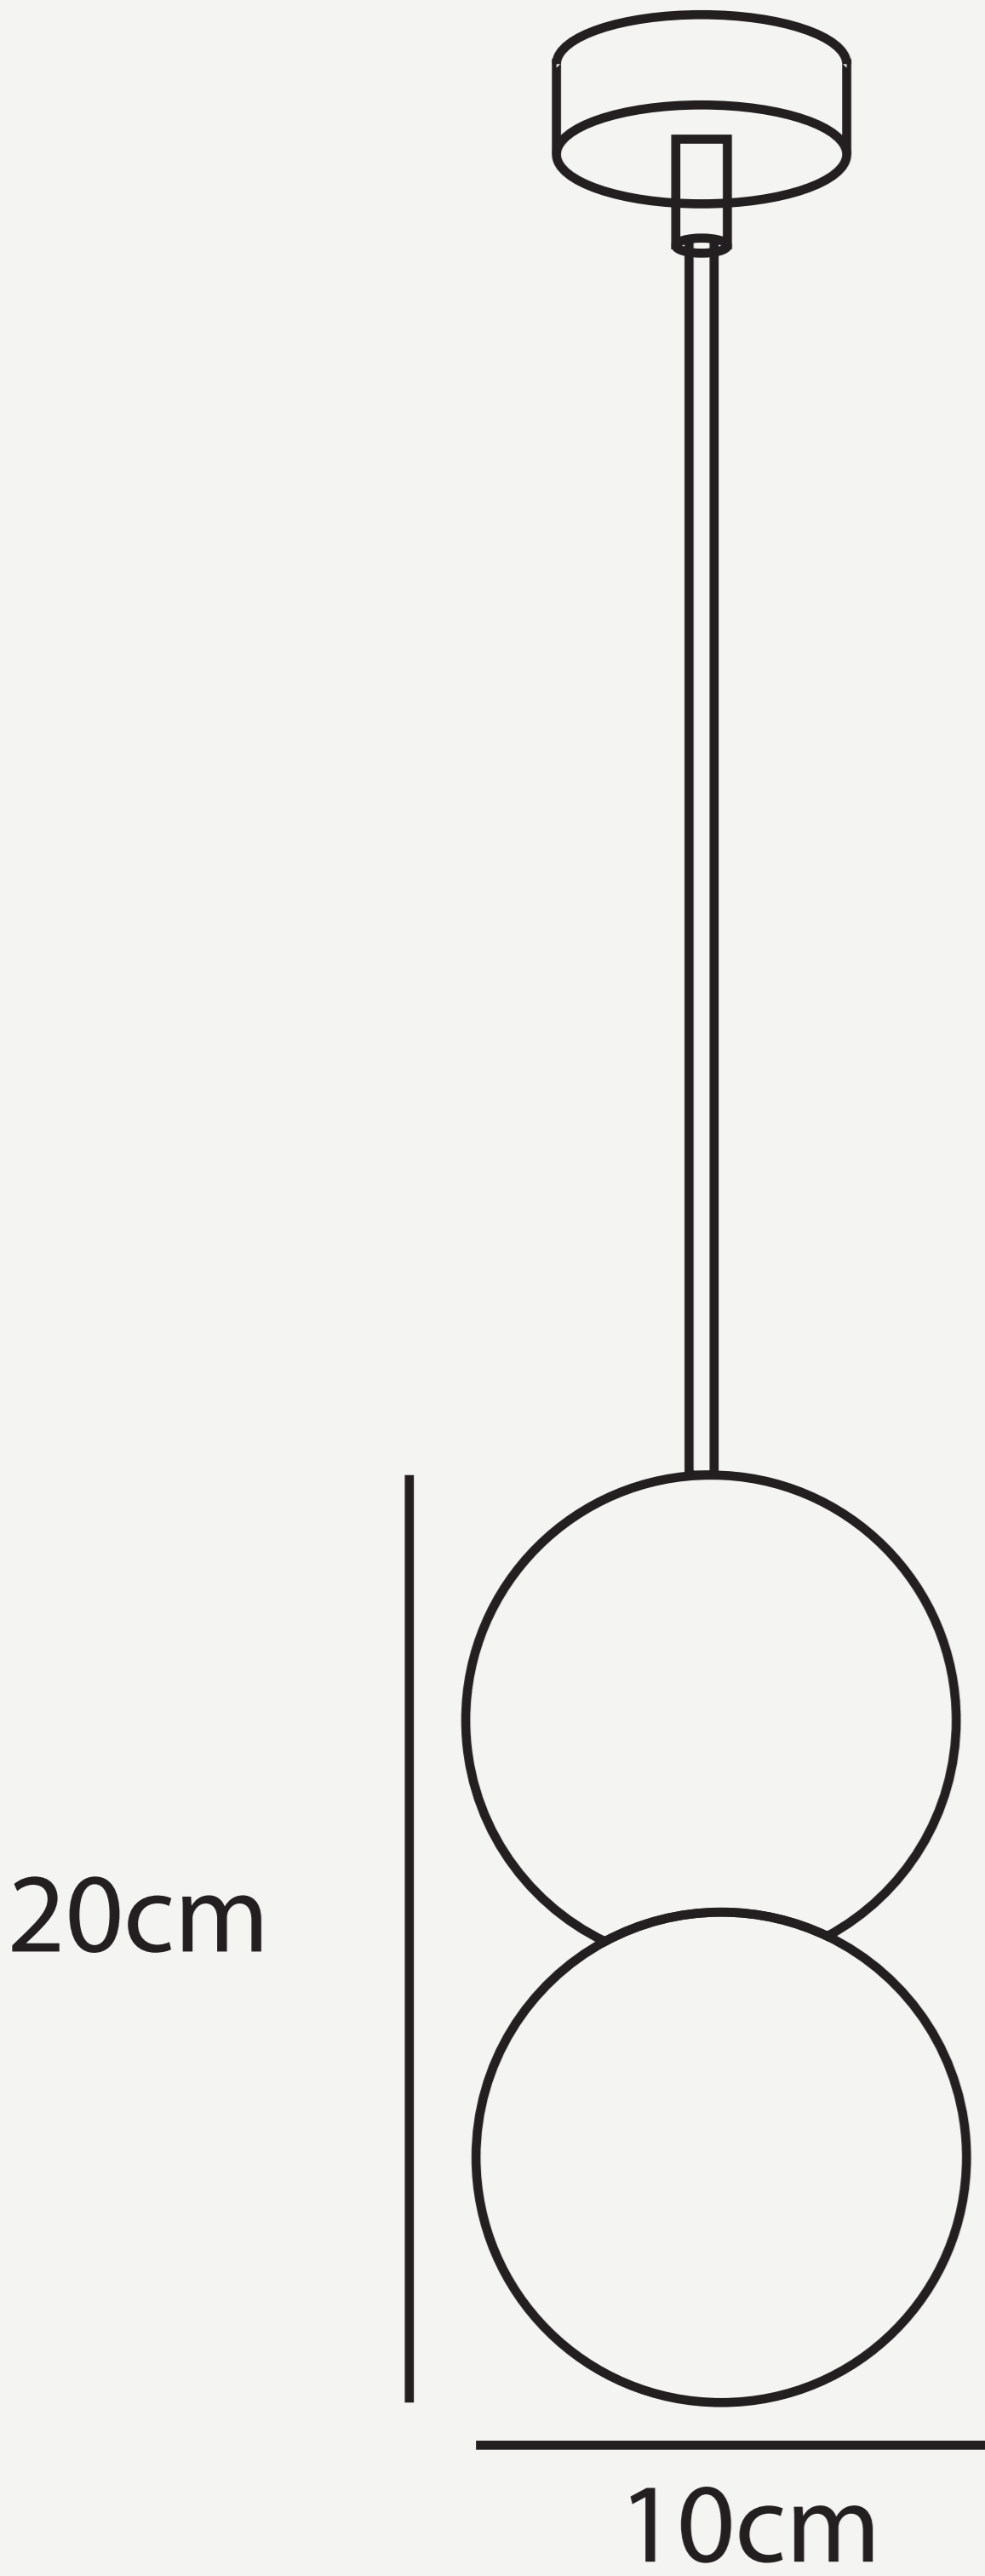

**THE PINK PANTHER PENDANT
LAMP**

L O D A M E R

THE PINK PANTHER PENDANT LAMP

L O D A M E R

Power source :	AC
Finish :	Iron
Material (s) :	Metal+Stone
Body Color :	Pink / White
Number of light sources :	1
Light source :	LED bulbs
Light source :	G9
Lighting Area :	3-5square meters
Voltage :	110~240 V
Is Dimmable :	No
Cord :	(Customable)
Size :	D10xH20cm