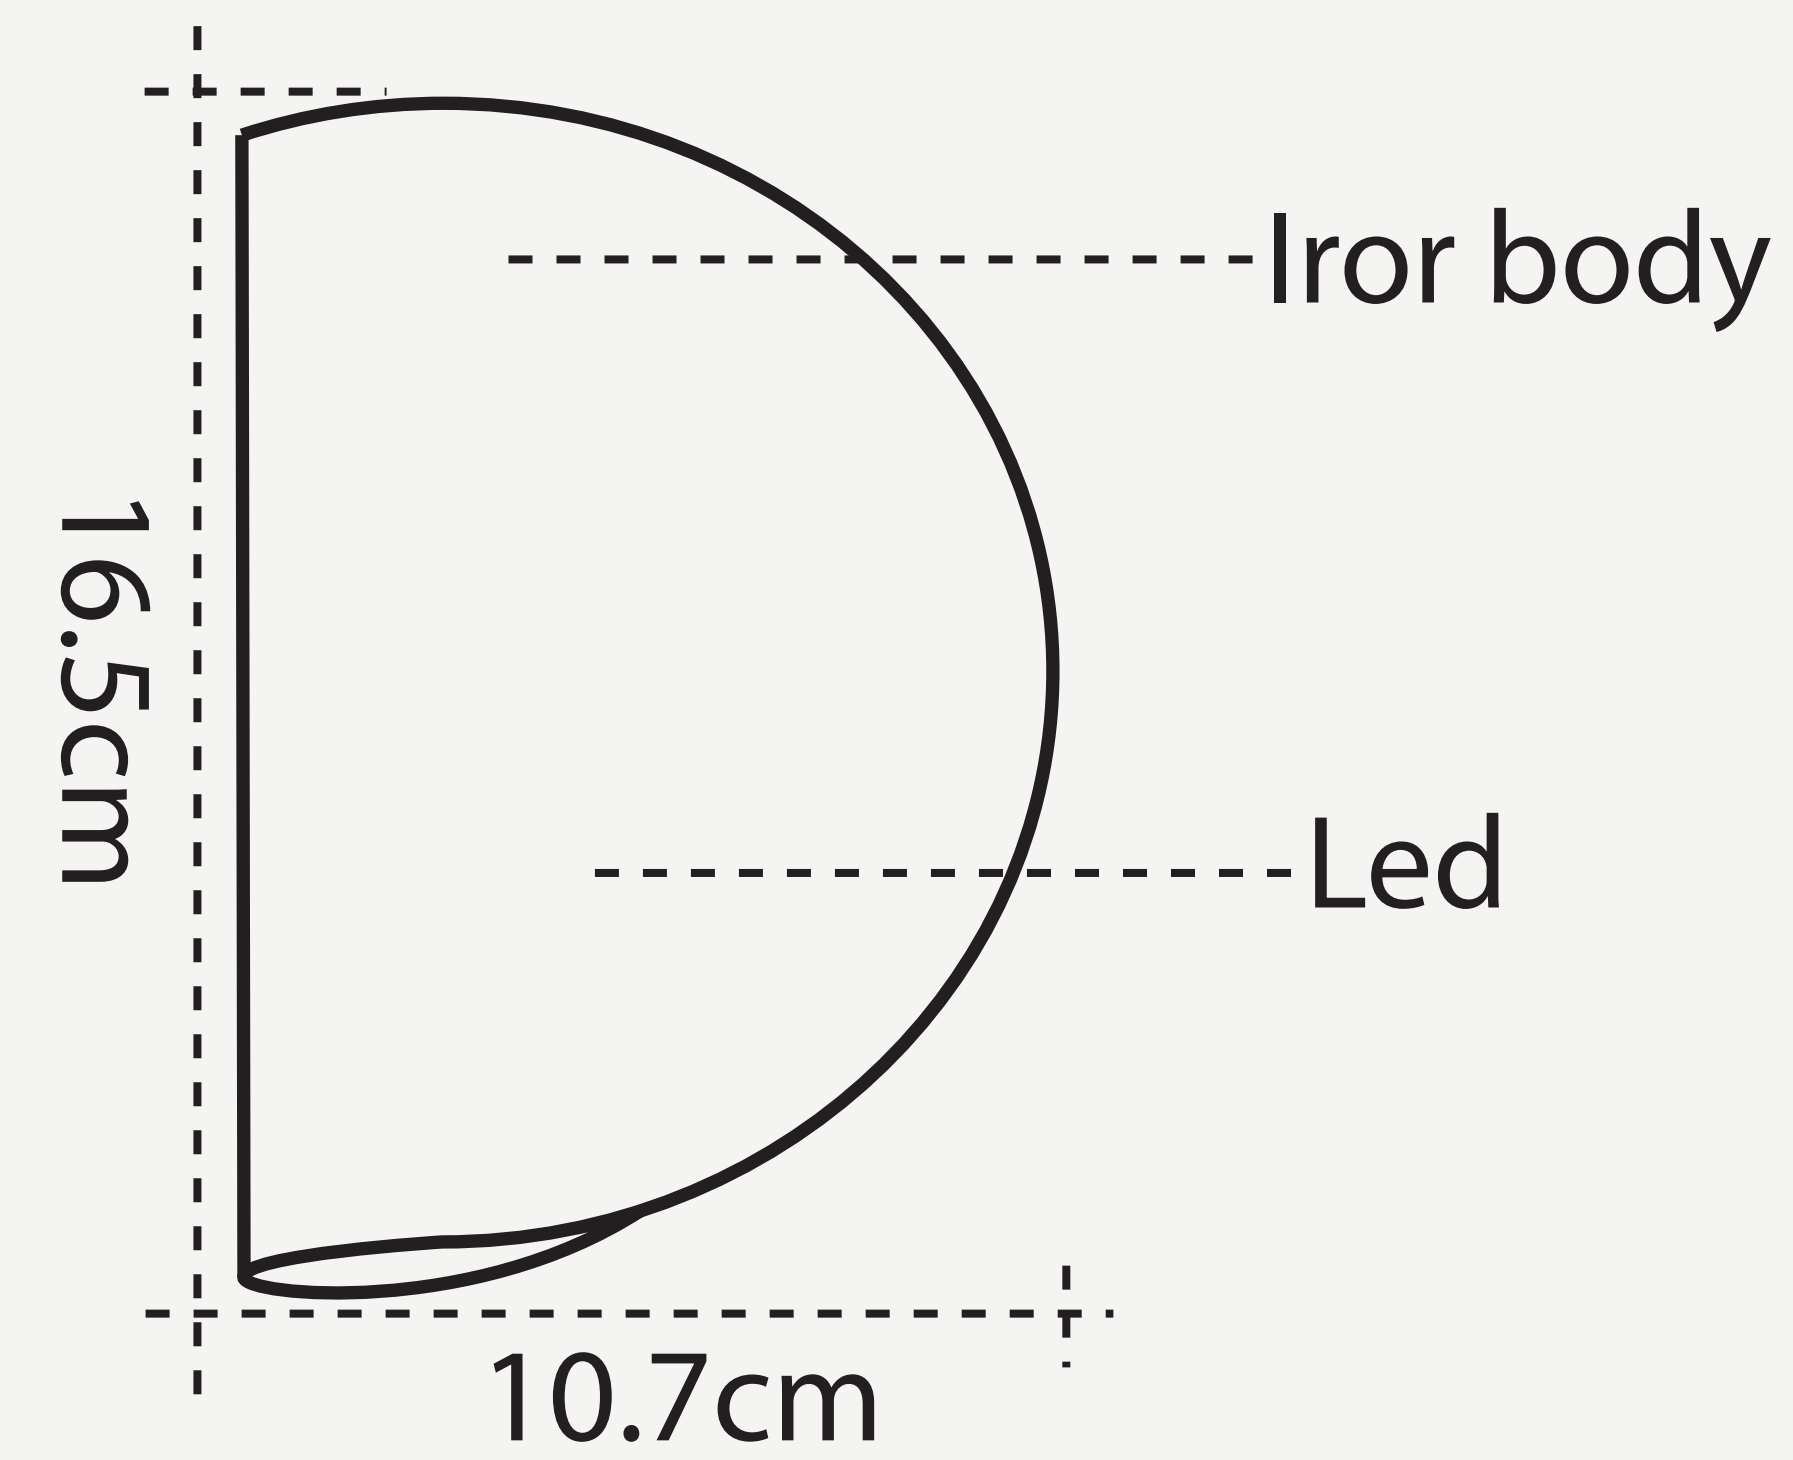

TACOS WALL SCONCE

L O D A M E R

TACOS WALL SCONCE

L O D A M E R

Power source :	AC
Material (s) :	Metal
Body Material :	Iron
Body Color :	Black/White/Blue
Number of light sources :	1
Light source :	LED bulbs
Light source :	G9
Lighting Area :	5-10square meters
Voltage :	90~220V
Is Dimmable :	No
Size :	D16.5xH10.5cm