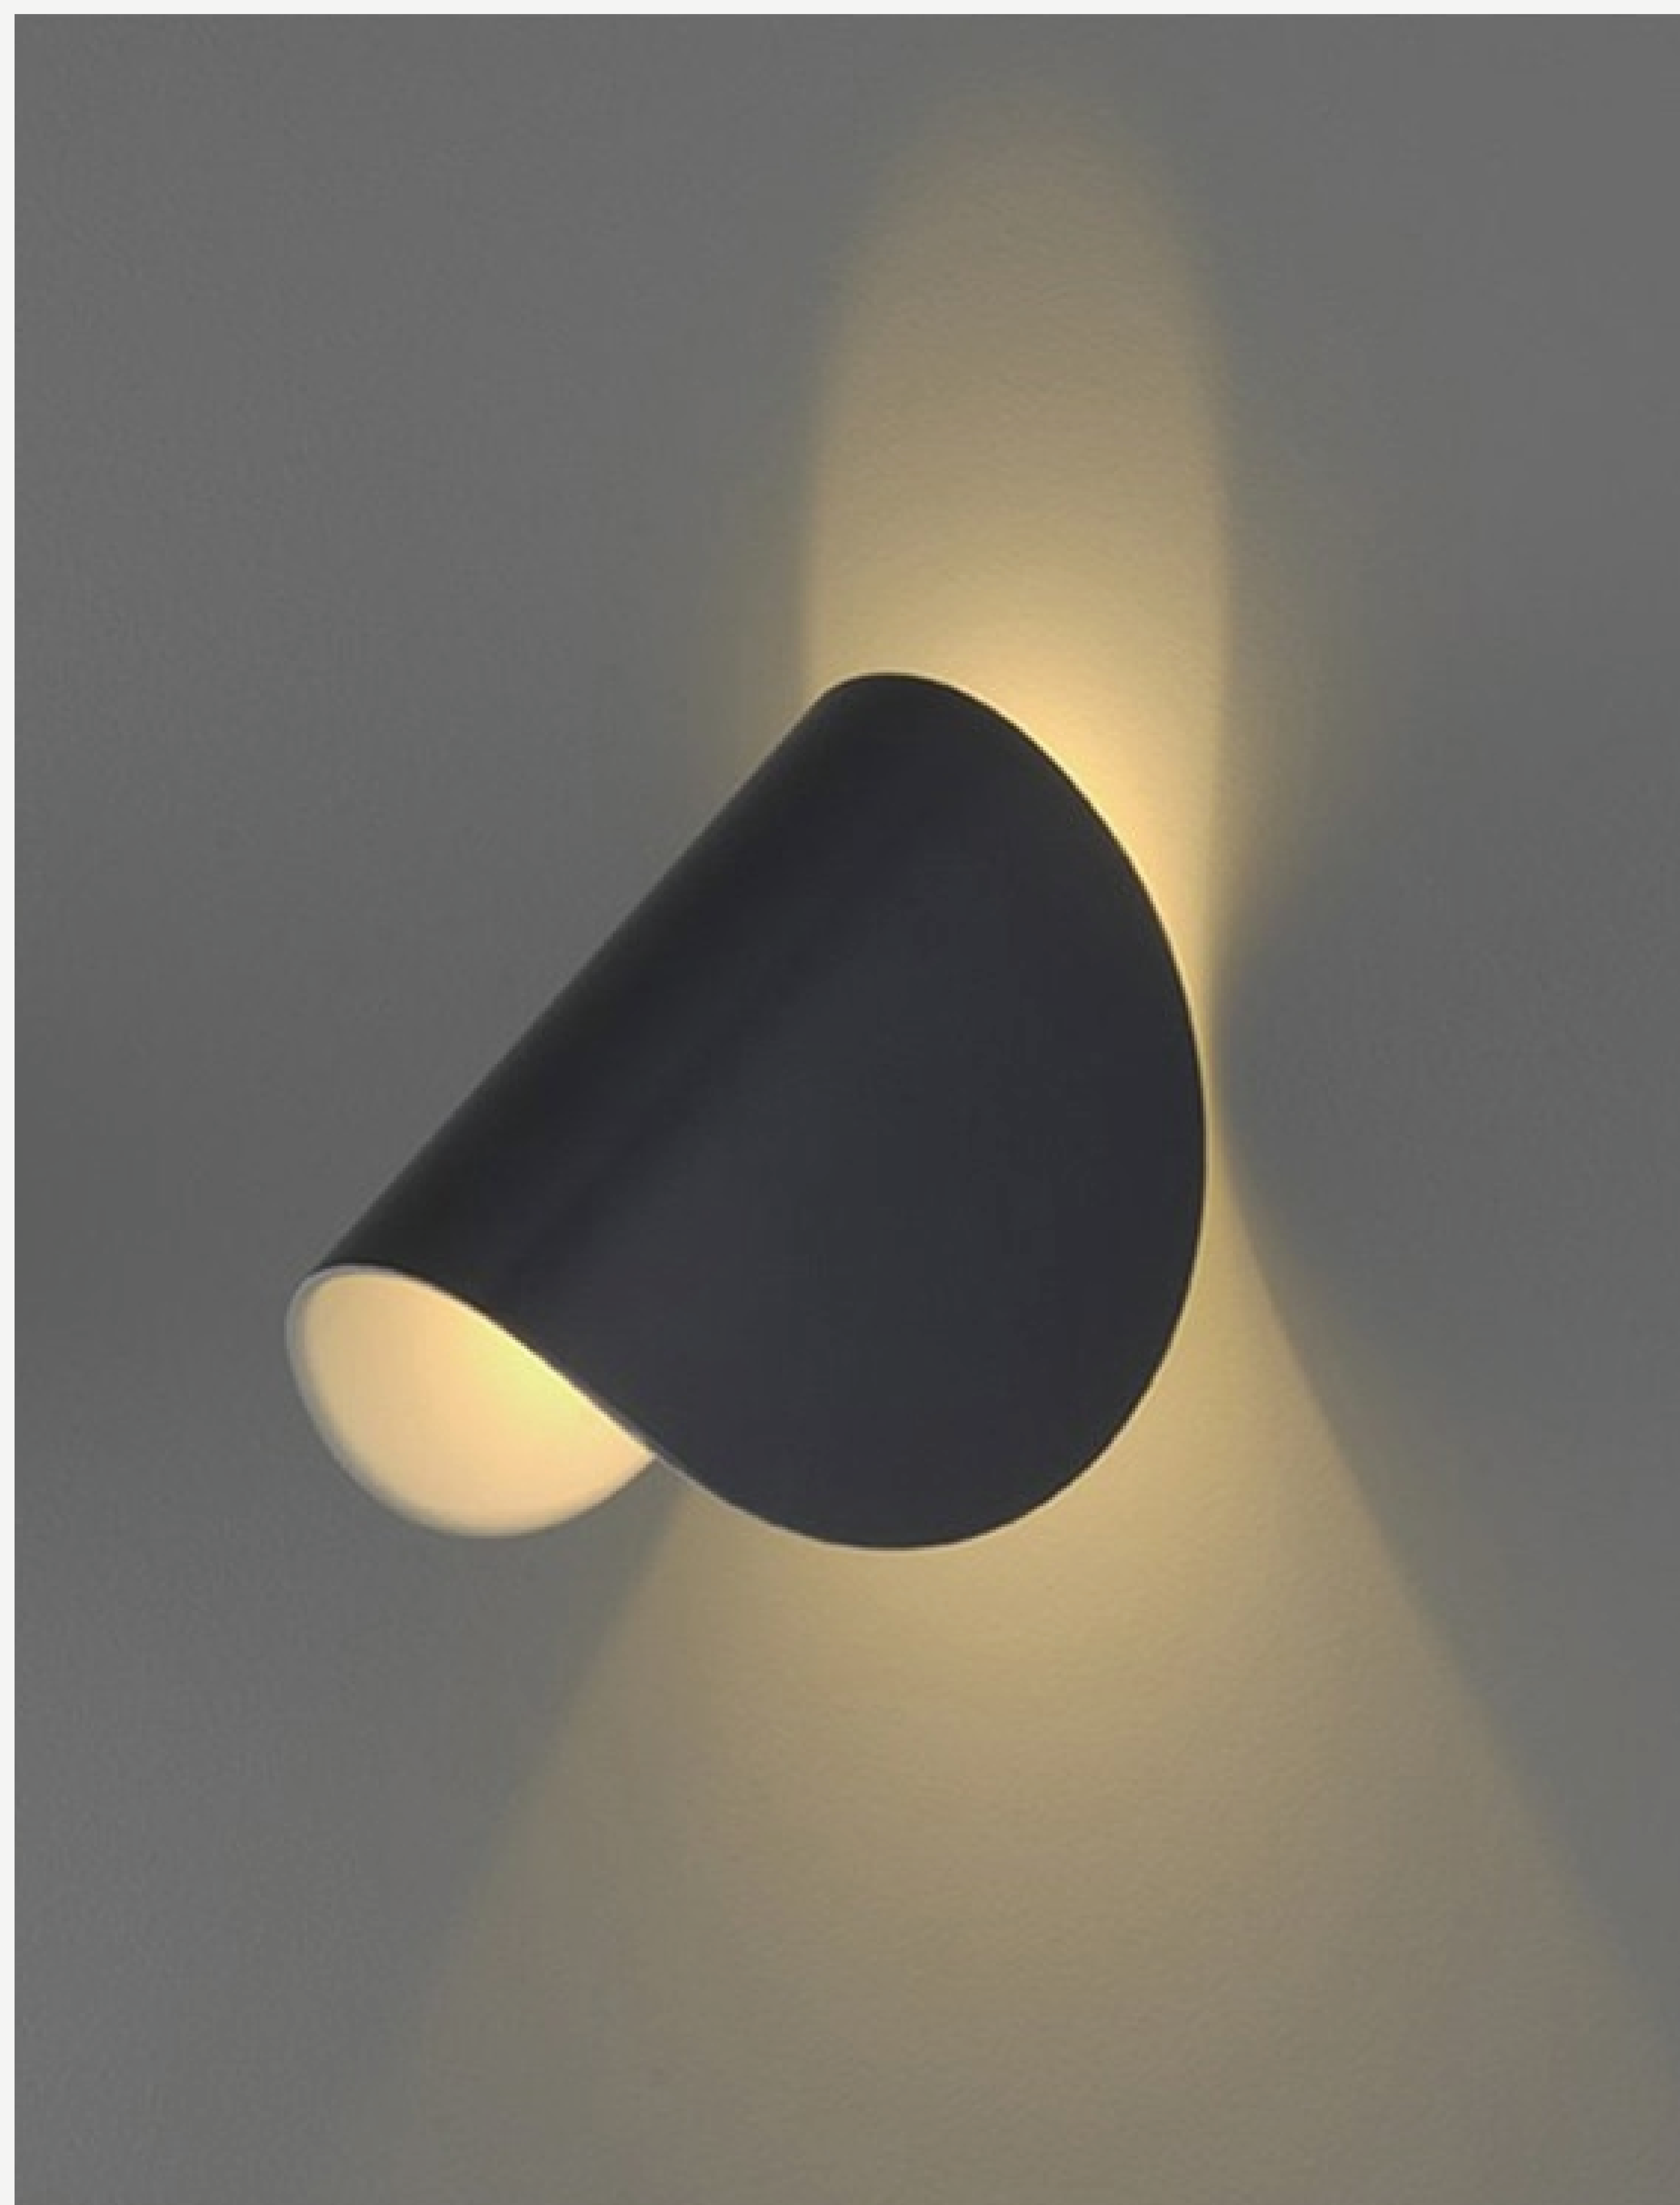

TACOS WALL SCONCE

L O D A M E R

TACOS WALL SCONCE

L O D A M E R

Power source :	AC
Material (s) :	Metal
Body Material :	Iron
Body Color :	Black/White/Blue
Number of light sources :	1
Light source :	LED bulbs
Light source :	G9
Lighting Area :	5-10square meters
Voltage :	90~220V
Is Dimmable :	No
Size :	D16.5xH10.5cm