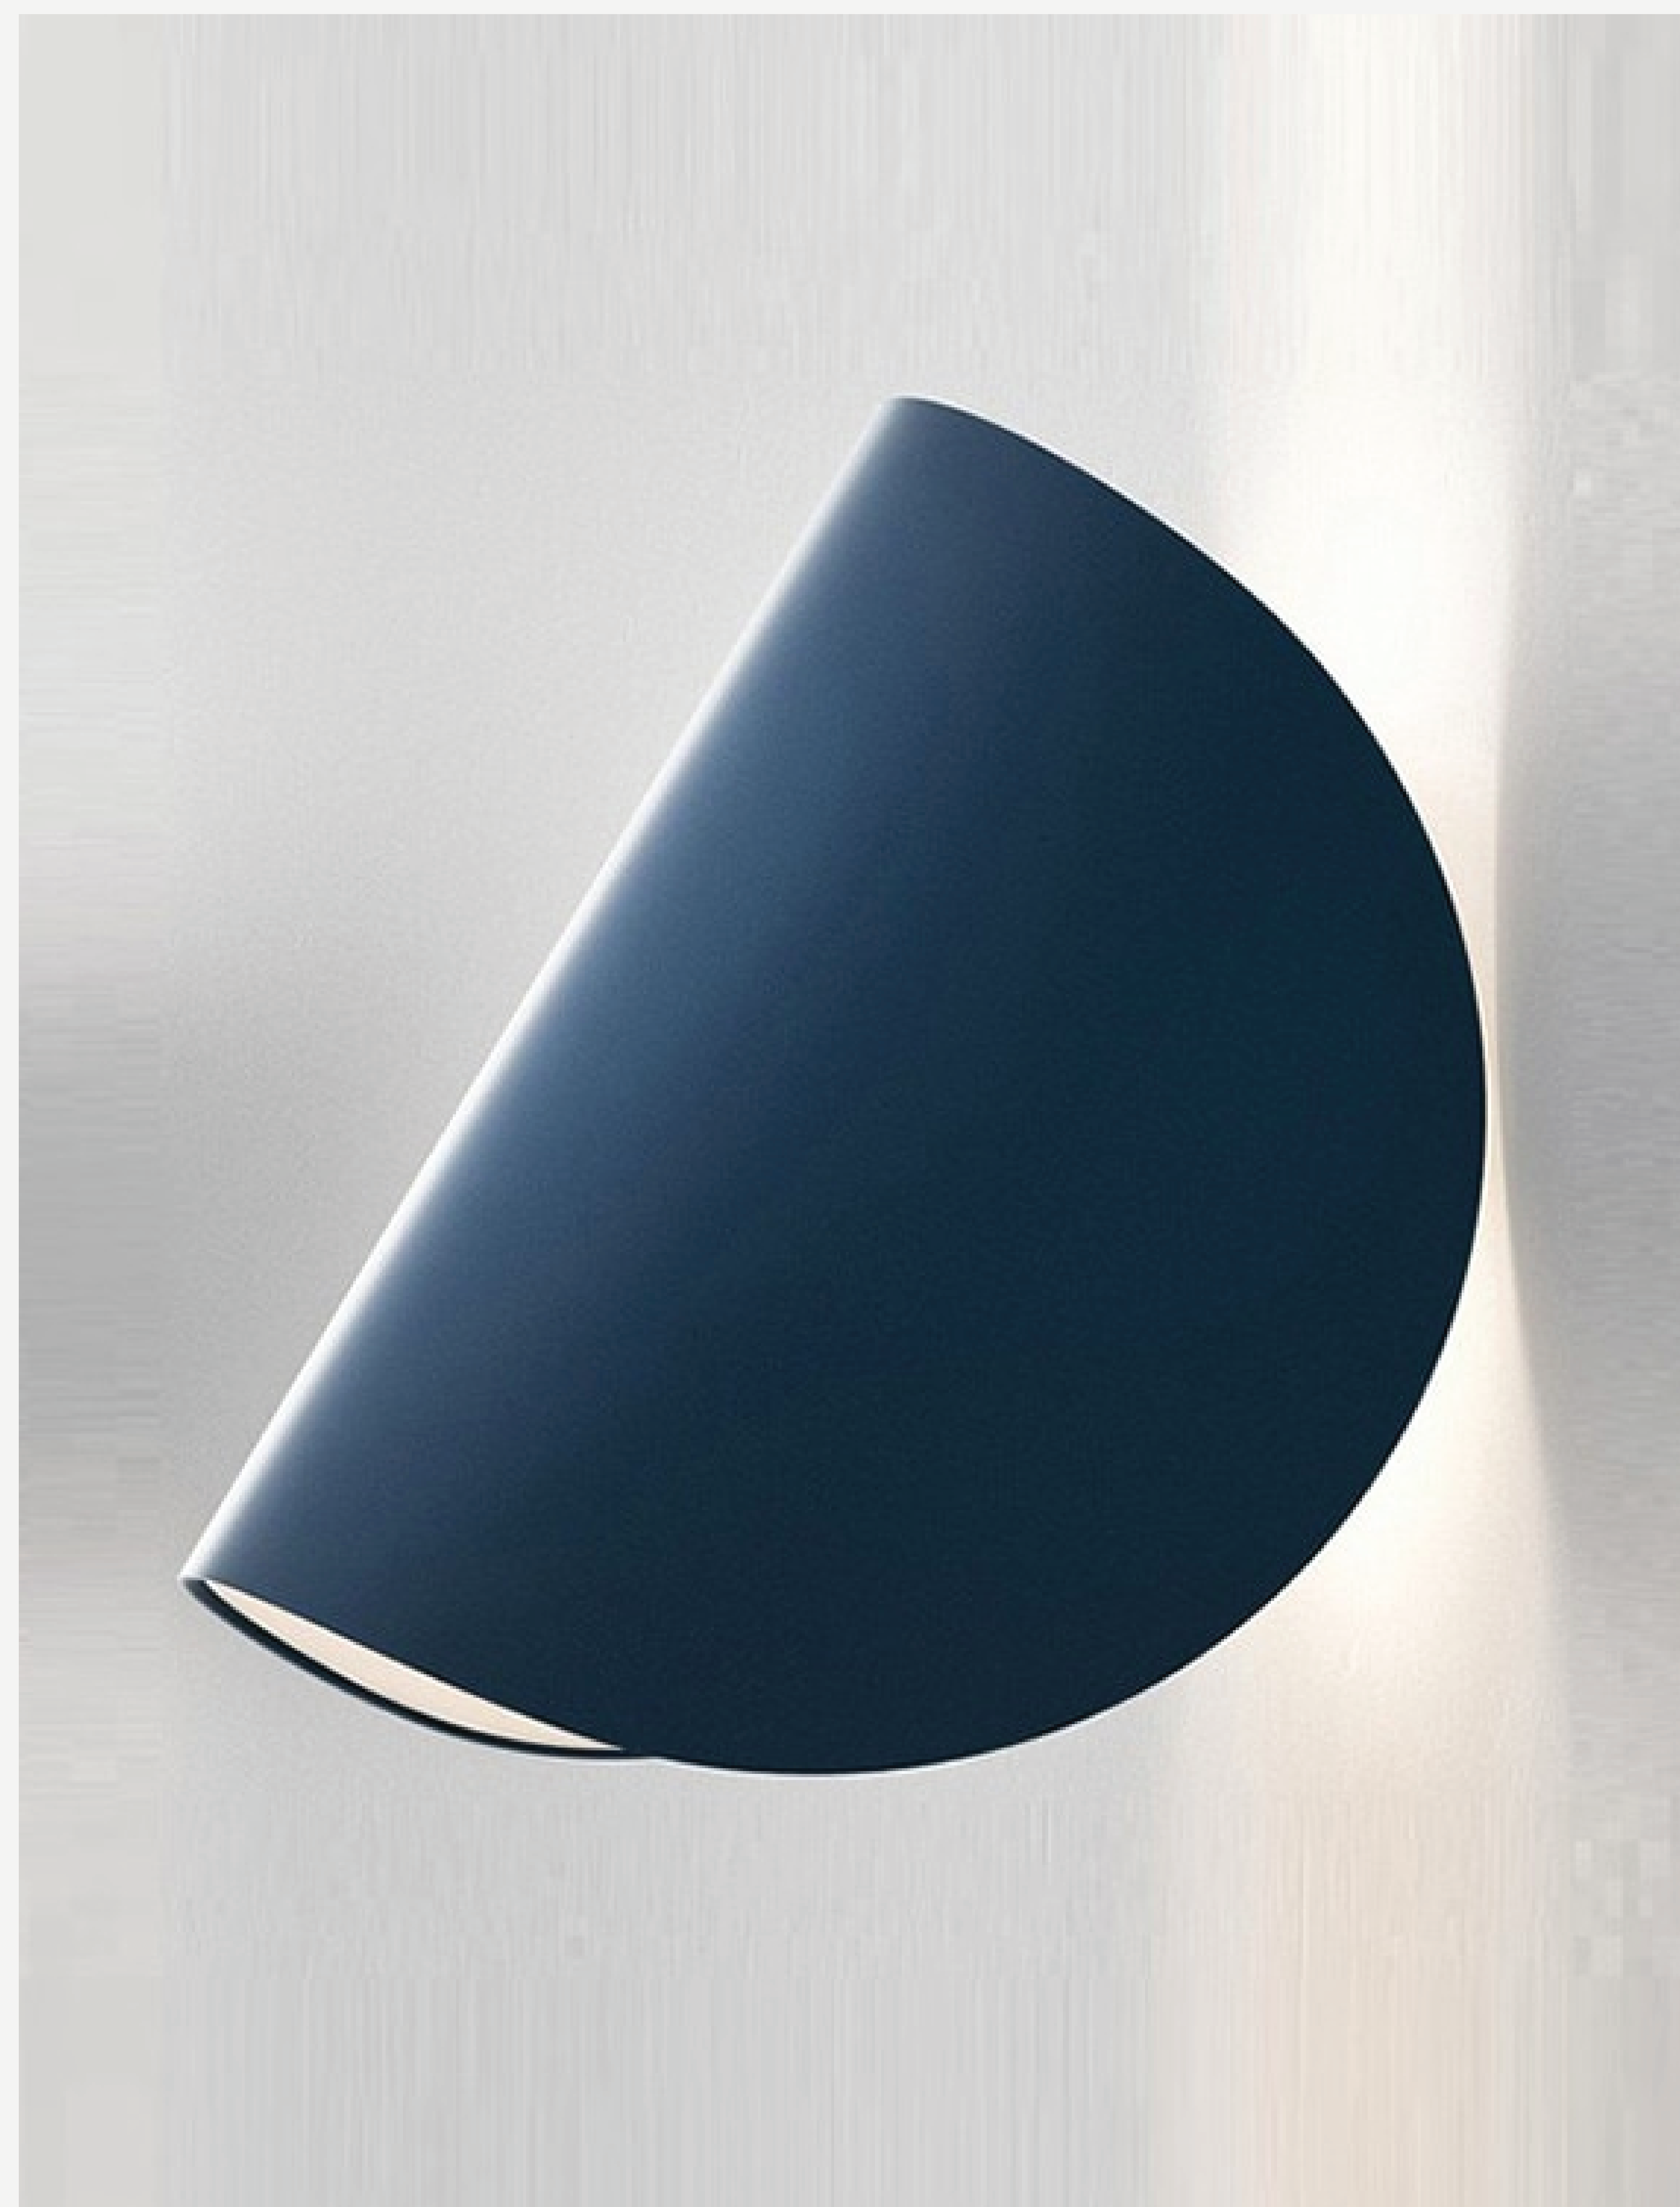

TACOS WALL SCONCE

L O D A M E R

TACOS WALL SCONCE

L O D A M E R

Power source :	AC
Material (s) :	Metal
Body Material :	Iron
Body Color :	Black/White/Blue
Number of light sources :	1
Light source :	LED bulbs
Light source :	G9
Lighting Area :	5-10square meters
Voltage :	90~220V
Is Dimmable :	No
Size :	D16.5xH10.5cm