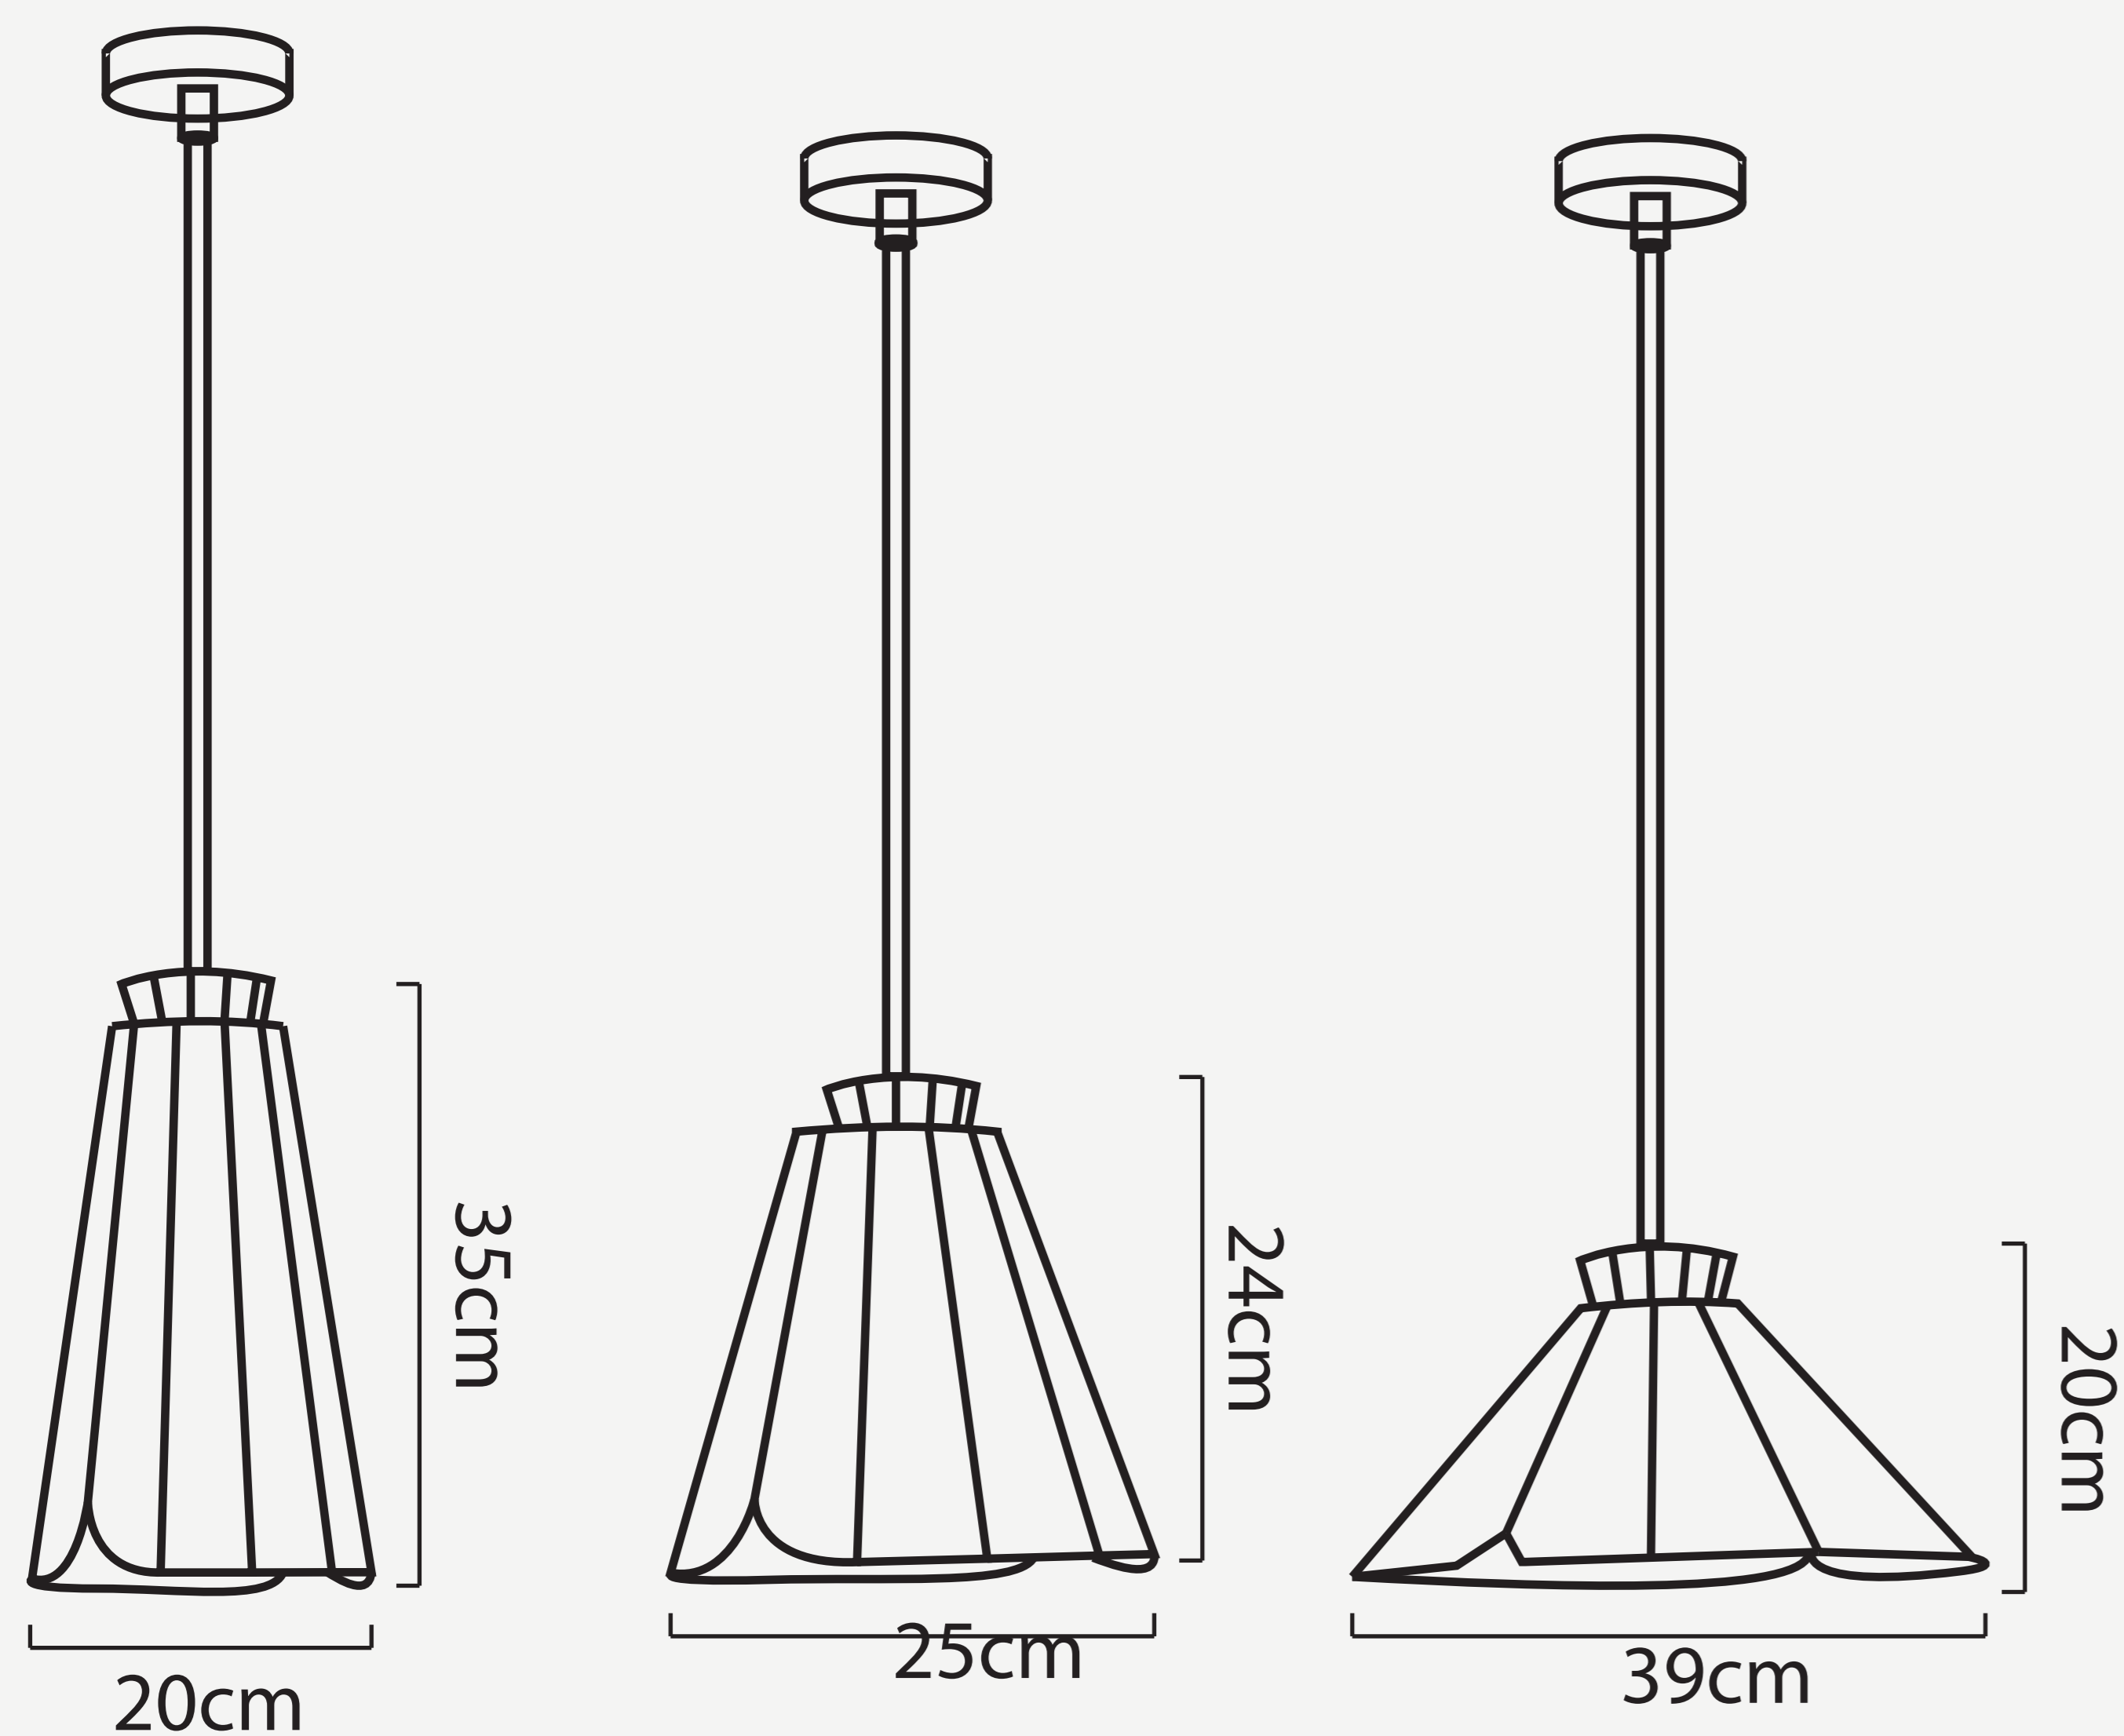

STOCKHOLM PENDANT LAMP

L O D A M E R

STOCKHOLM PENDANT LAMP

L O D A M E R

Power source : AC
Finish : Iron
Material (s) : Metal+Marble
Body Style : Style A /Style B /Style C
Body Color : White / Black / Gray / Pink / Yellow
Number of light sources : 1
Light source : LED bulbs
Light source : G9
Lighting Area : 5-10square meters
Voltage : 110~240 V
Is Dimmable : No
Cord : (Customable)
Size : D16xH46cm