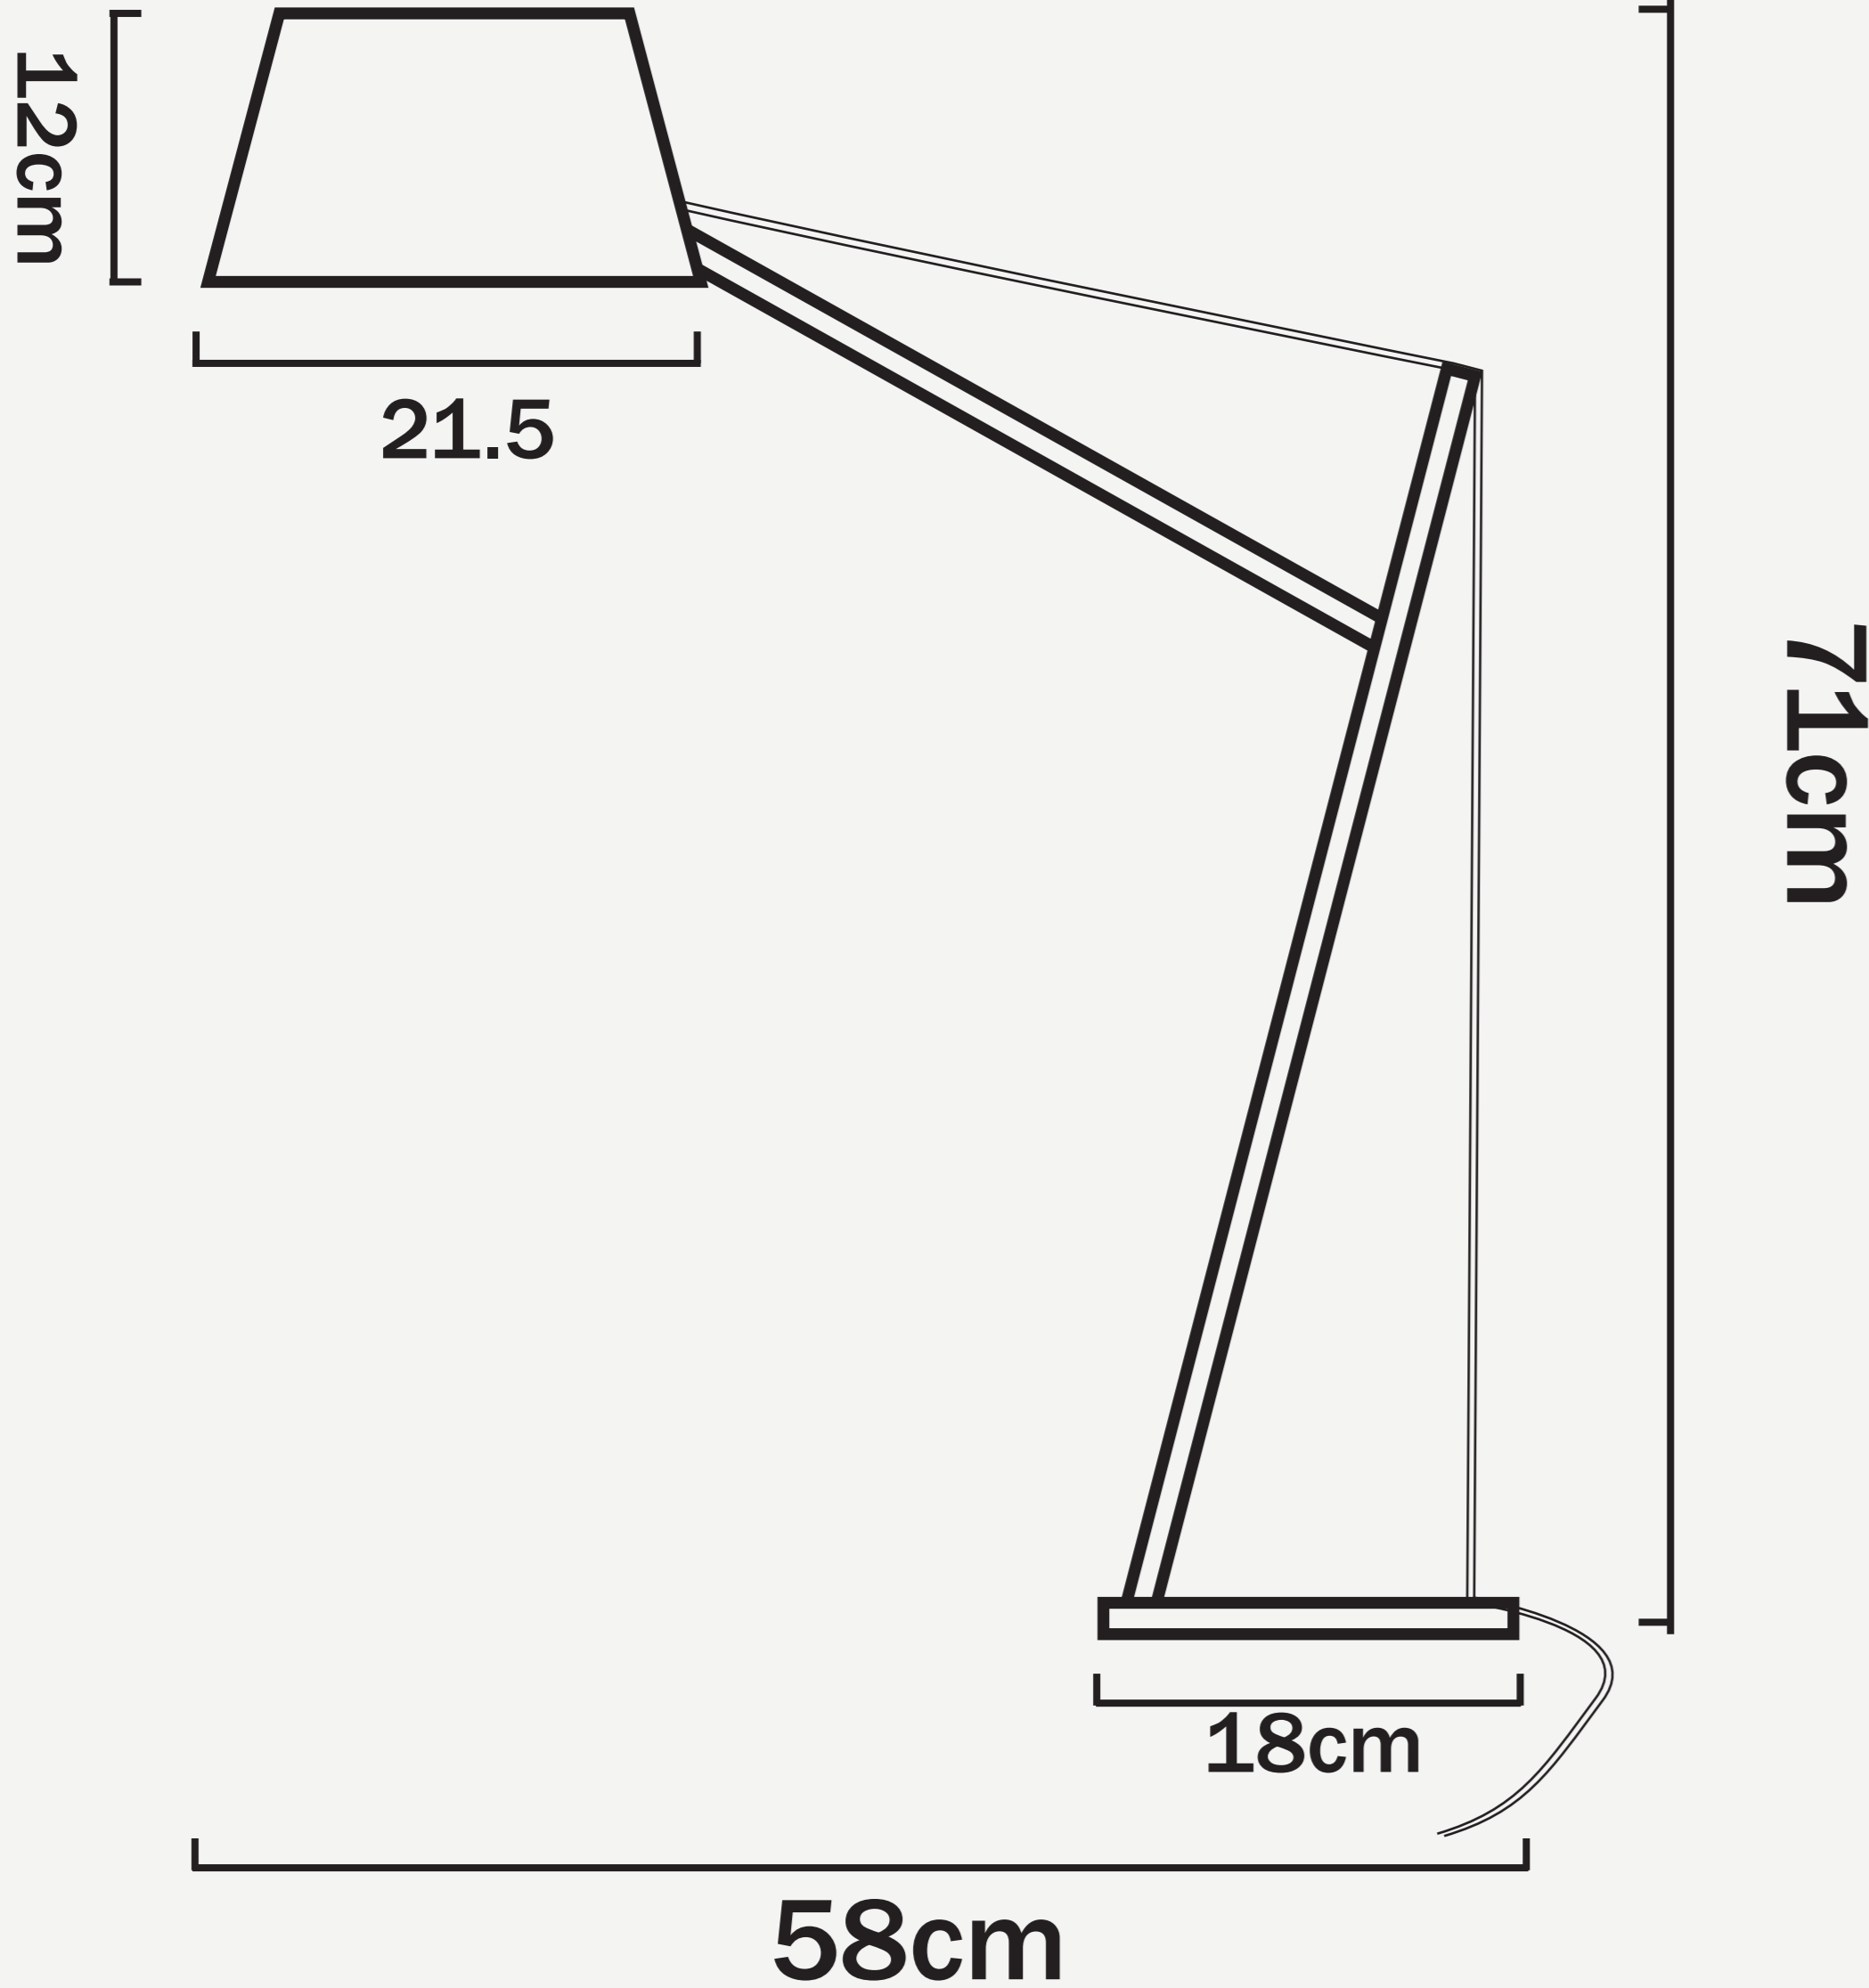

SPAR BY JAMIE MCLELLAN

L O D A M E R

SPAR BY JAMIE MCLELLAN

L O D A M E R

Finish :	Iron
Power :	0-5 W
Voltage :	110-220 V
Material (s) :	Metal
Power source :	AC
Light source :	LED bulbs
Shade type :	Iron
Switch Type:	On/Off Switch
Body Color:	Black
Is Dimmable:	No
Size:	D58xH71cm