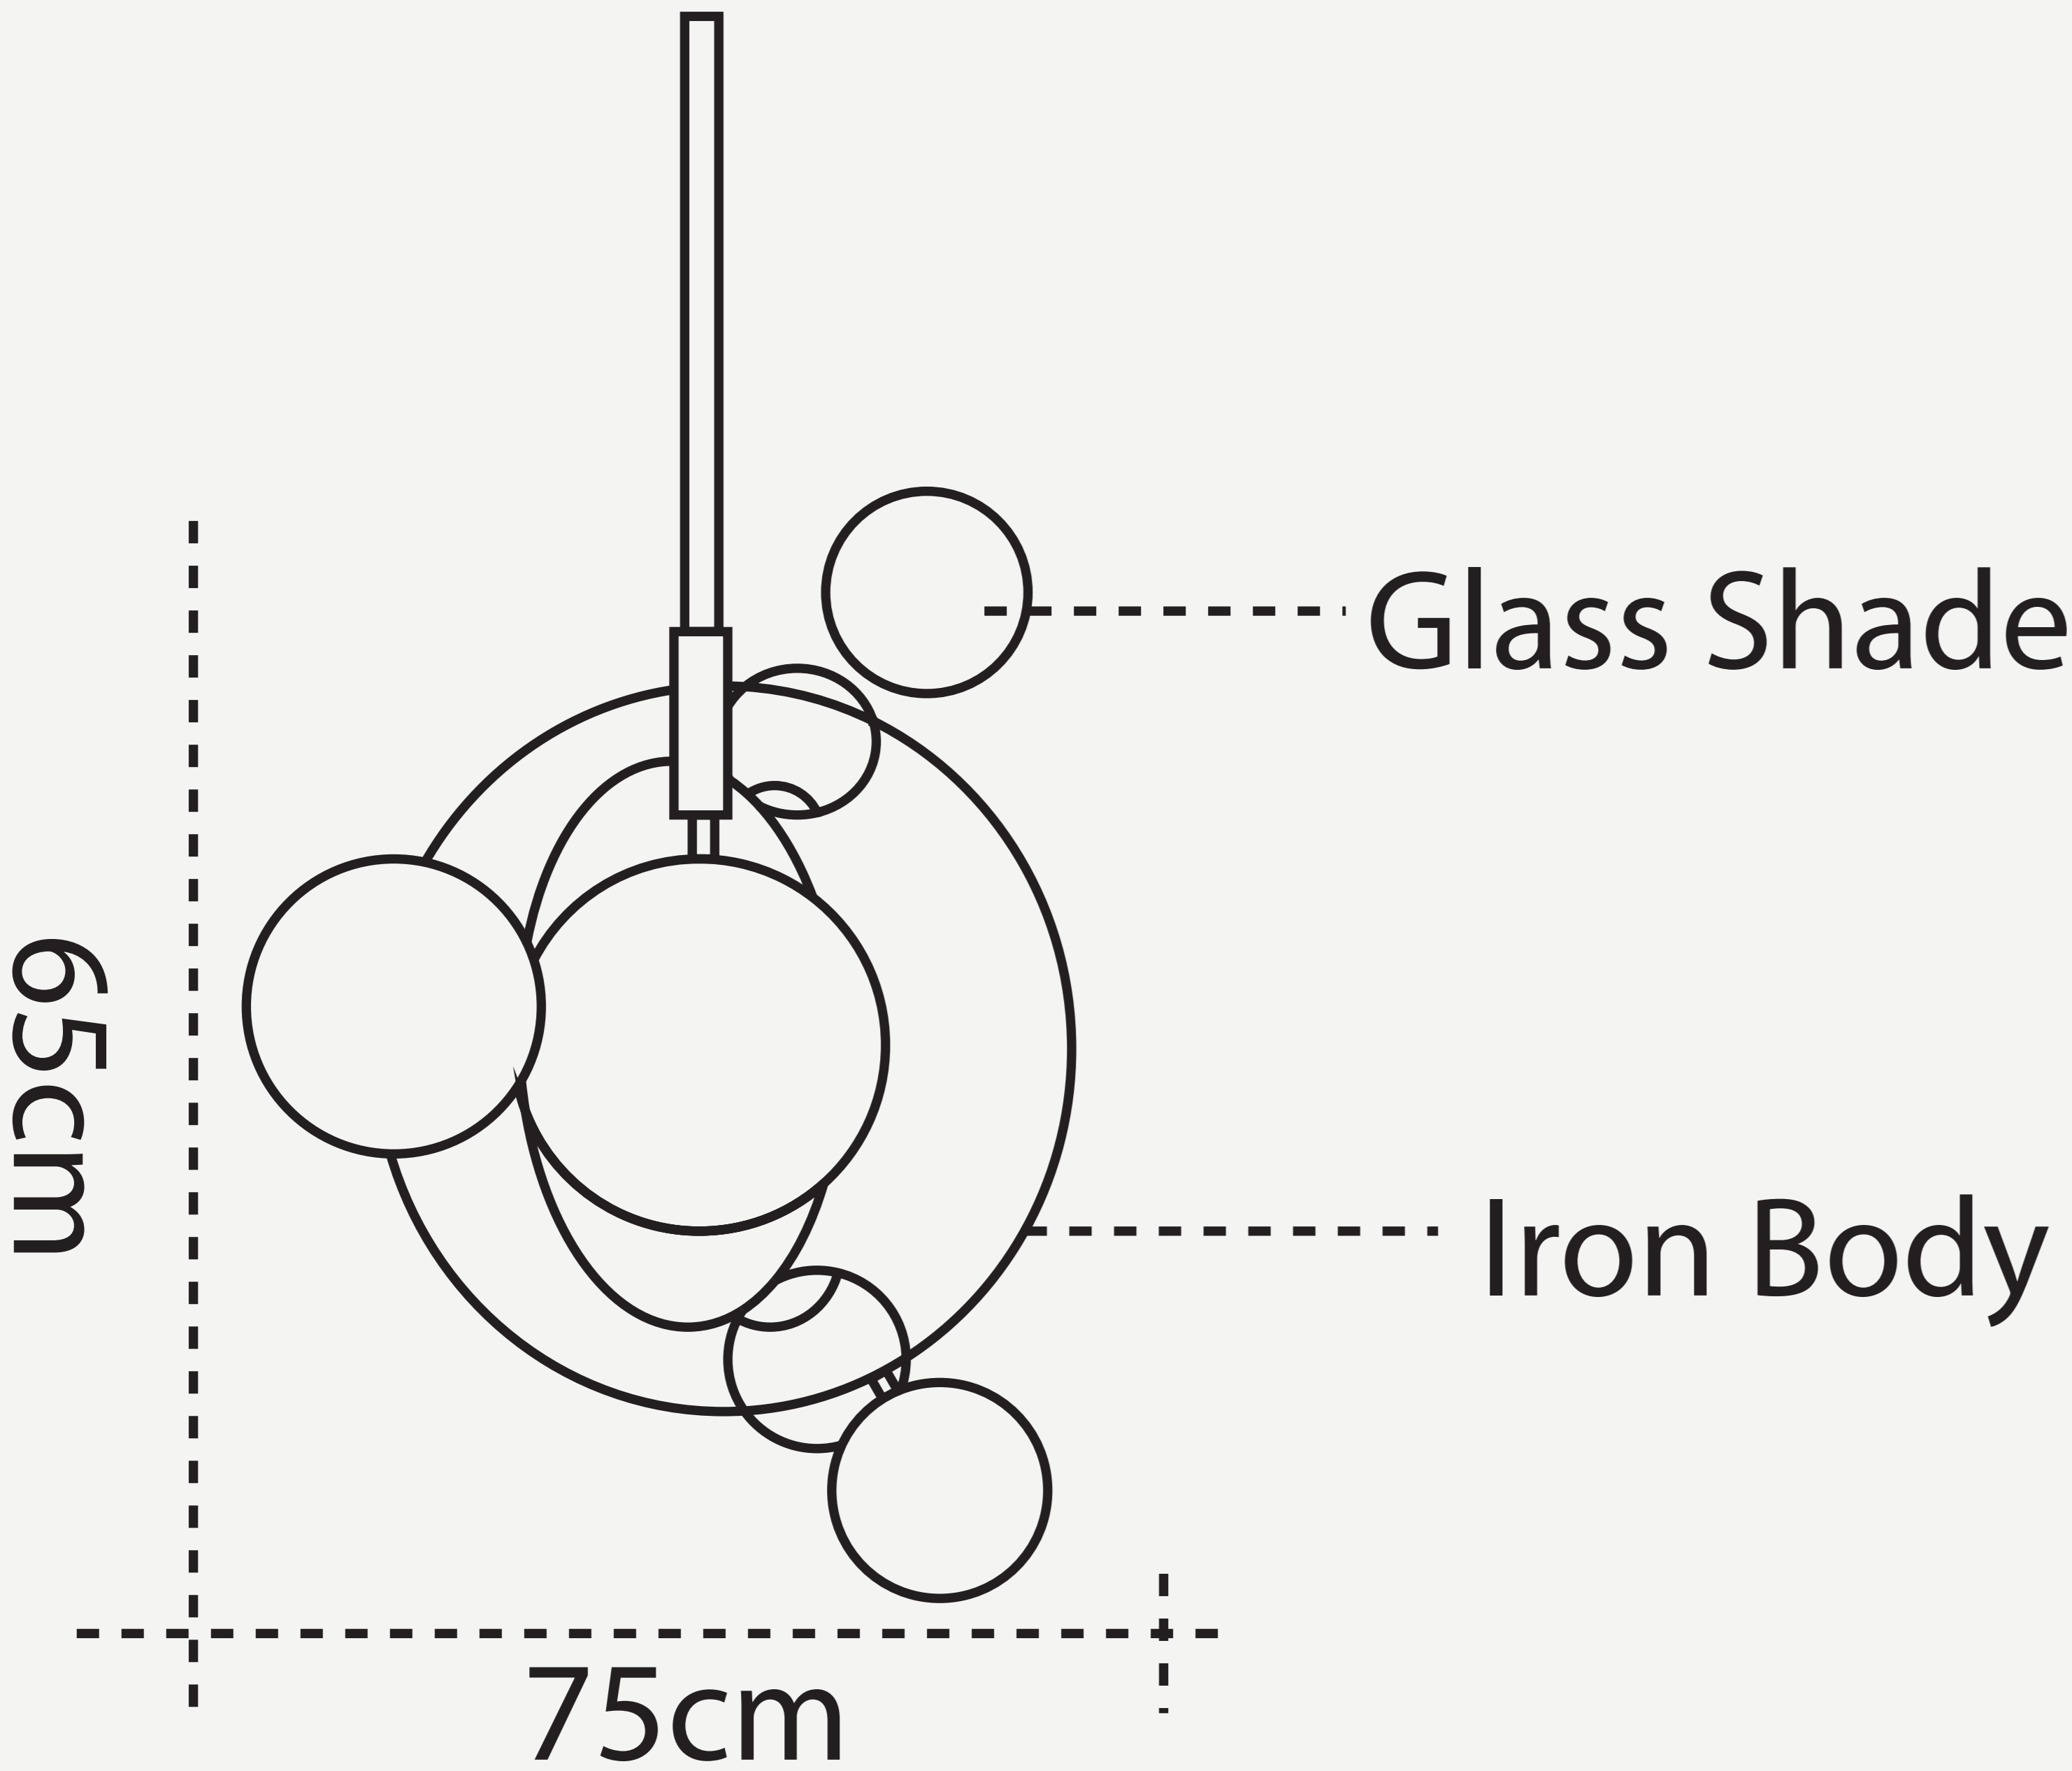

**SOLAR SYSTEM PENDANT
LAMP**

L O D A M E R

SOLAR SYSTEM PENDANT LAMP

L O D A M E R

Power source :	AC
Finish :	Iron
Material (s) :	Metal+Glass
Body Color:	Gold
Number of light sources :	1
Light source	LED bulbs
Light source :	G9
Lighting Area :	5-10square meters
Voltage :	110~240 V
Style :	Style A / Style B
Is Dimmable :	No
Cord :	(Customable)
Size :	D75xH65cm□