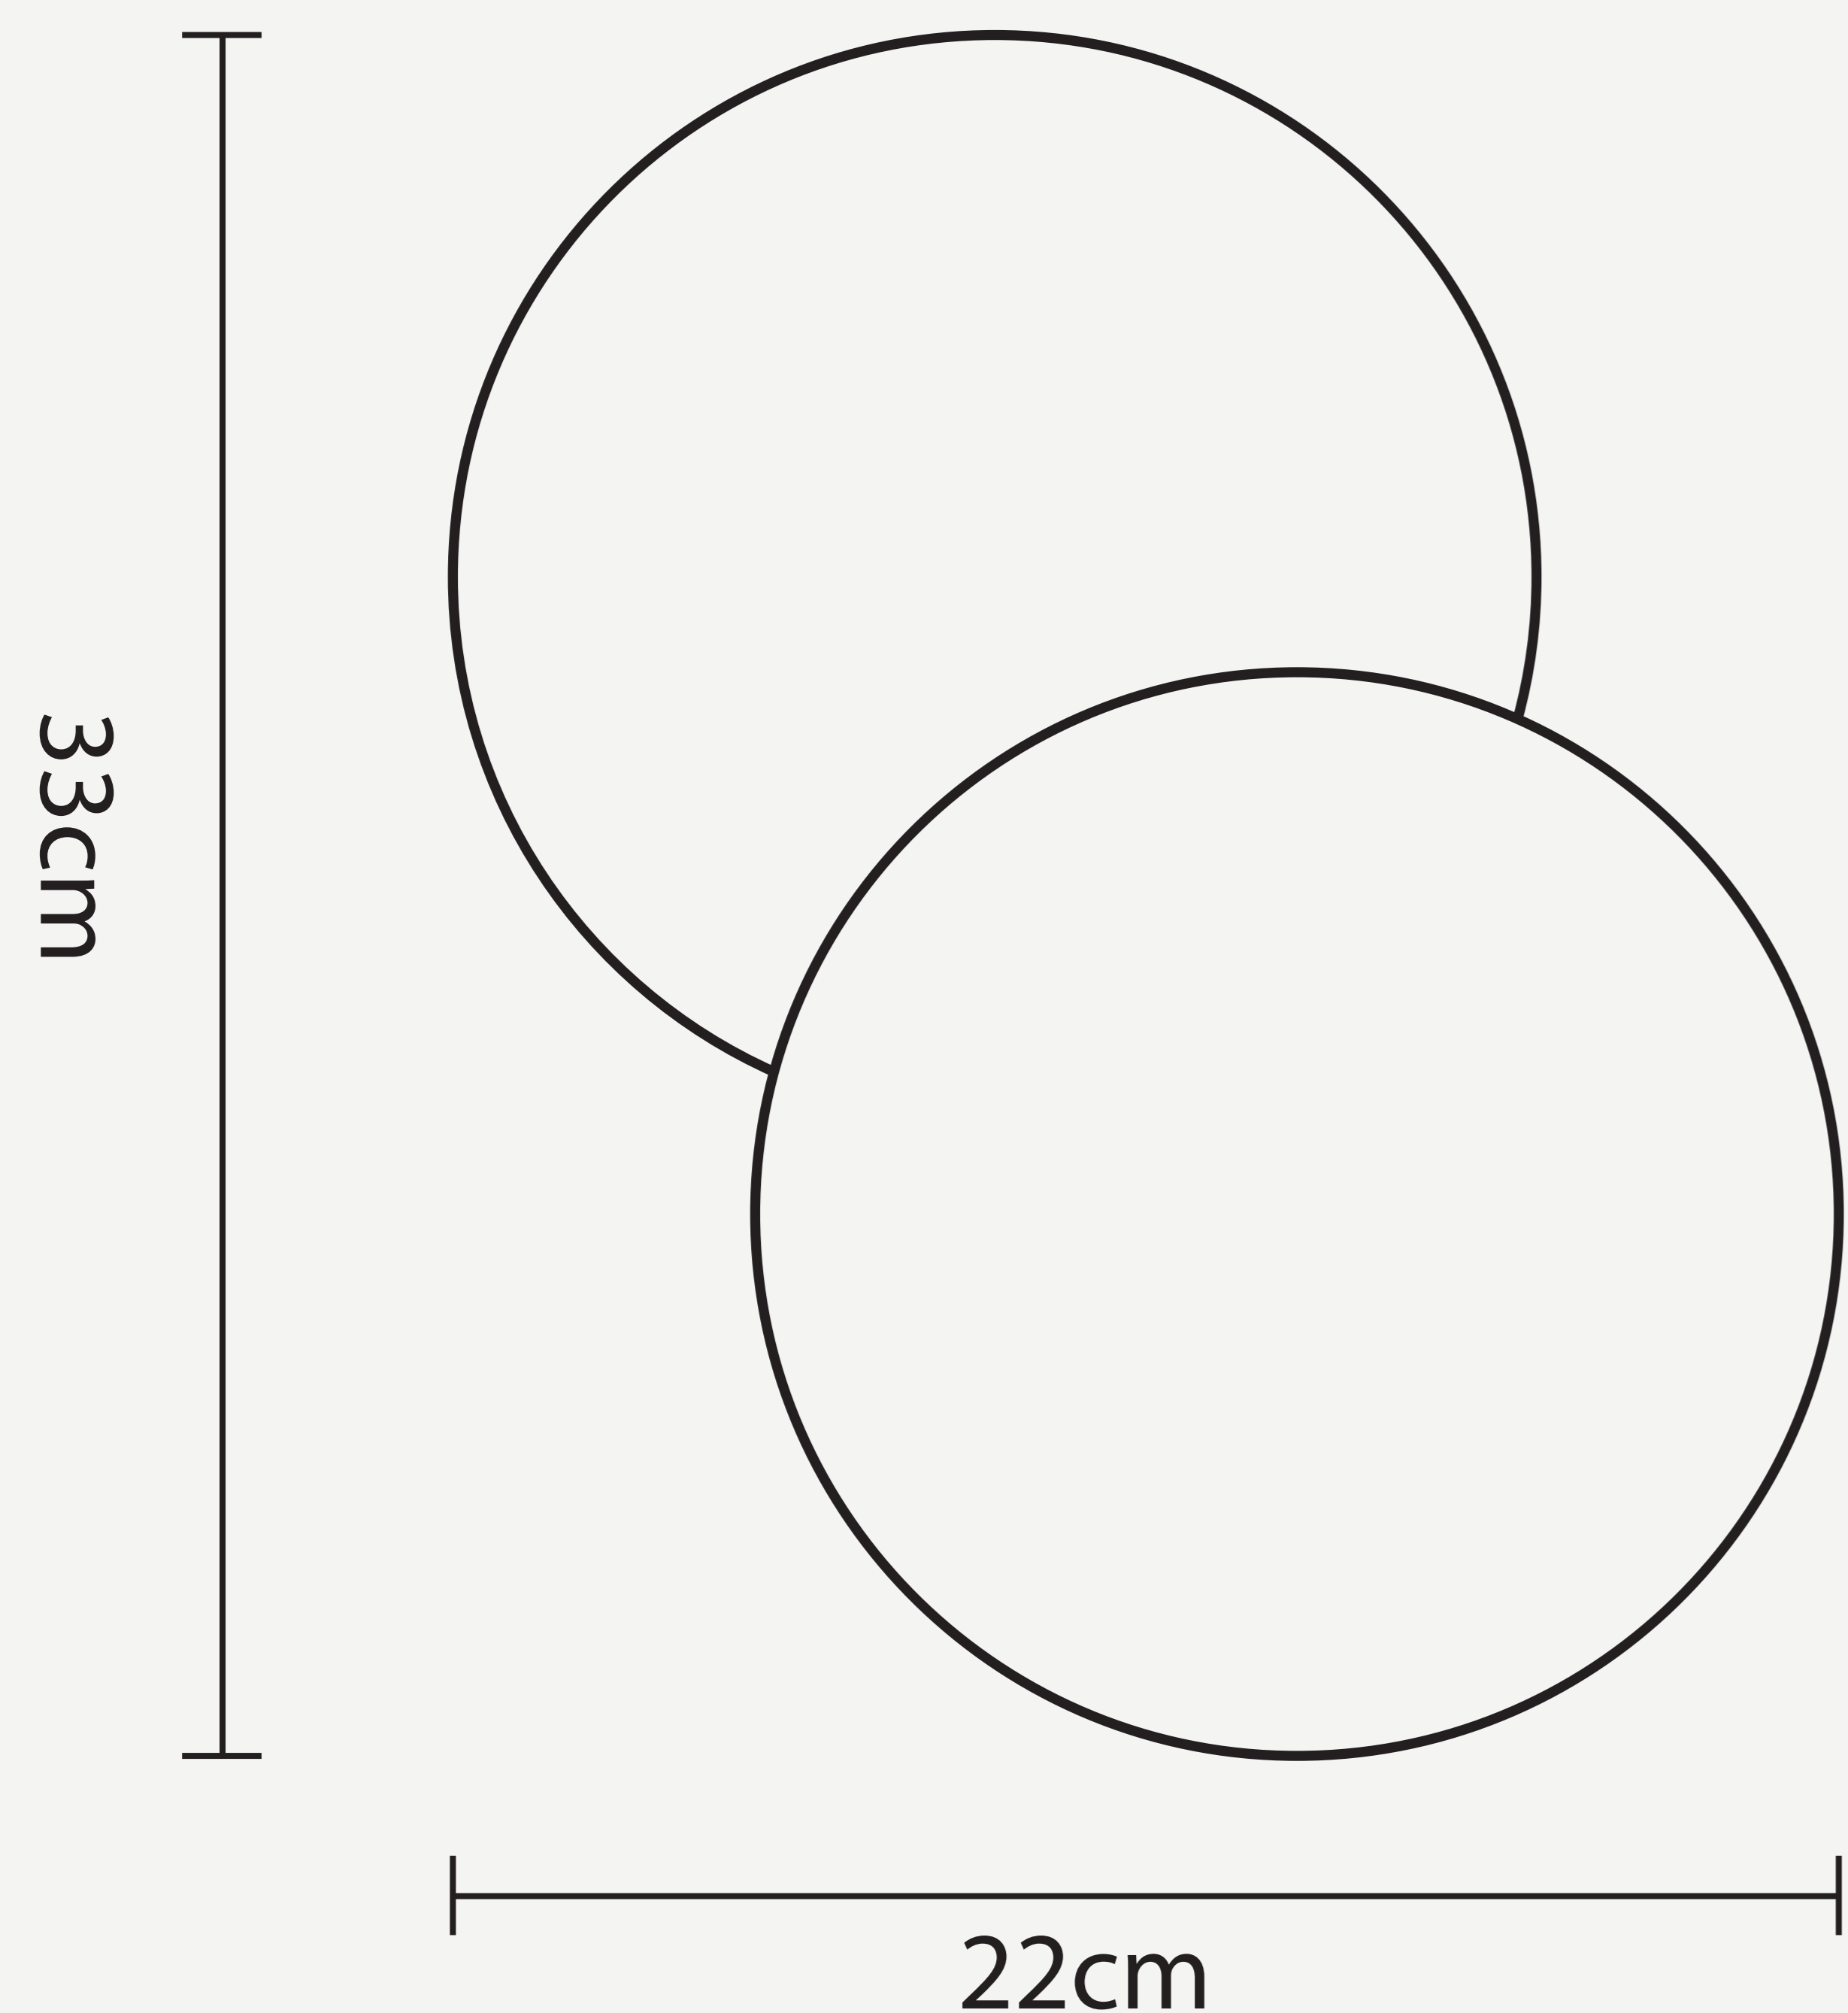

SOLAR ECLIPSE WALL LAMP

L O D A M E R

SOLAR ECLIPSE WALL LAMP

L O D A M E R

Power source : AC
Material (s) : Metal+Gold foil
Body Material : Iron
Shade type : IRON
Body Colour : Gold+Black; Silver+Black; Rose gold+Black;
Gold+White; Silver+White ; Rose gold+White;
Gold-Gold; Silver-Silver; Rose Gold-Rose Gold

Number of light sources : 1
Light source : LED bulbs
Lighting Area : 3-5square meters
Voltage : 90~260V
Is Dimmable : No
Size : D22xH33cm