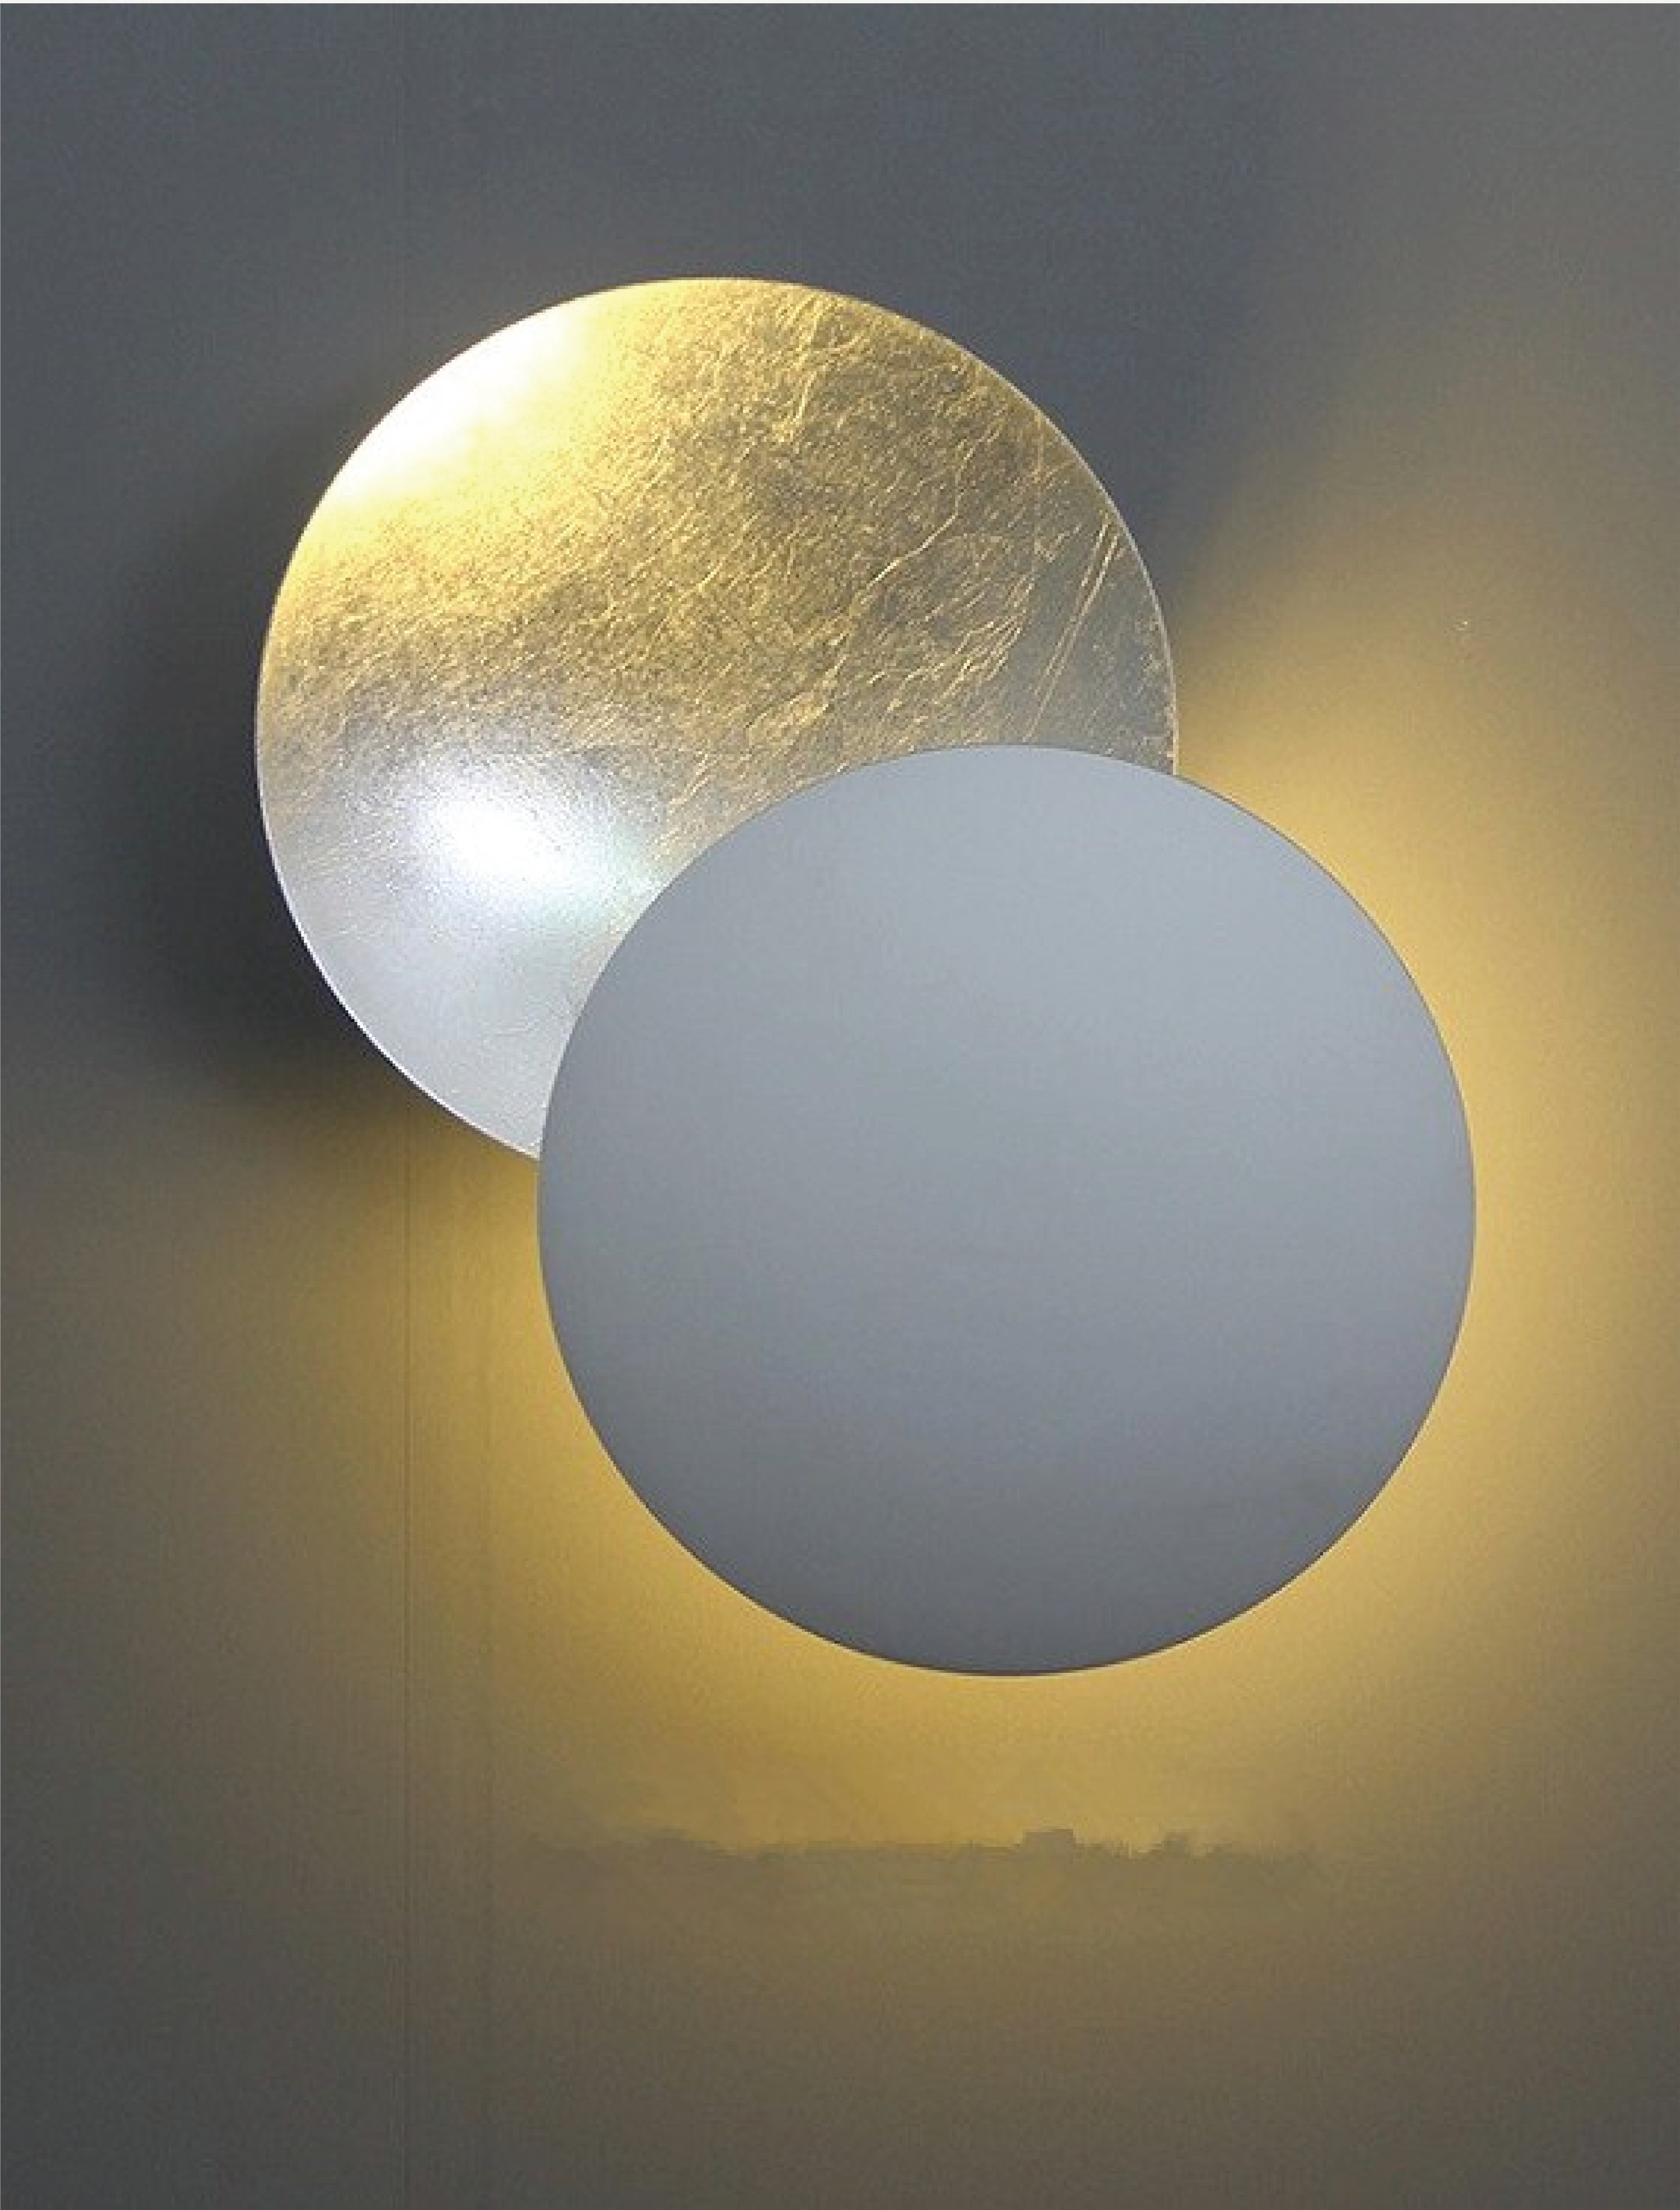

SOLAR ECLIPSE WALL LAMP

L O D A M E R

SOLAR ECLIPSE WALL LAMP

L O D A M E R

Power source : AC
Material (s) : Metal+Gold foil
Body Material : Iron
Shade type : IRON
Body Colour : Gold+Black; Silver+Black; Rose gold+Black;
Gold+White; Silver+White ; Rose gold+White;
Gold-Gold; Silver-Silver; Rose Gold-Rose Gold

Number of light sources : 1
Light source : LED bulbs
Lighting Area : 3-5square meters
Voltage : 90~260V
Is Dimmable : No
Size : D22xH33cm