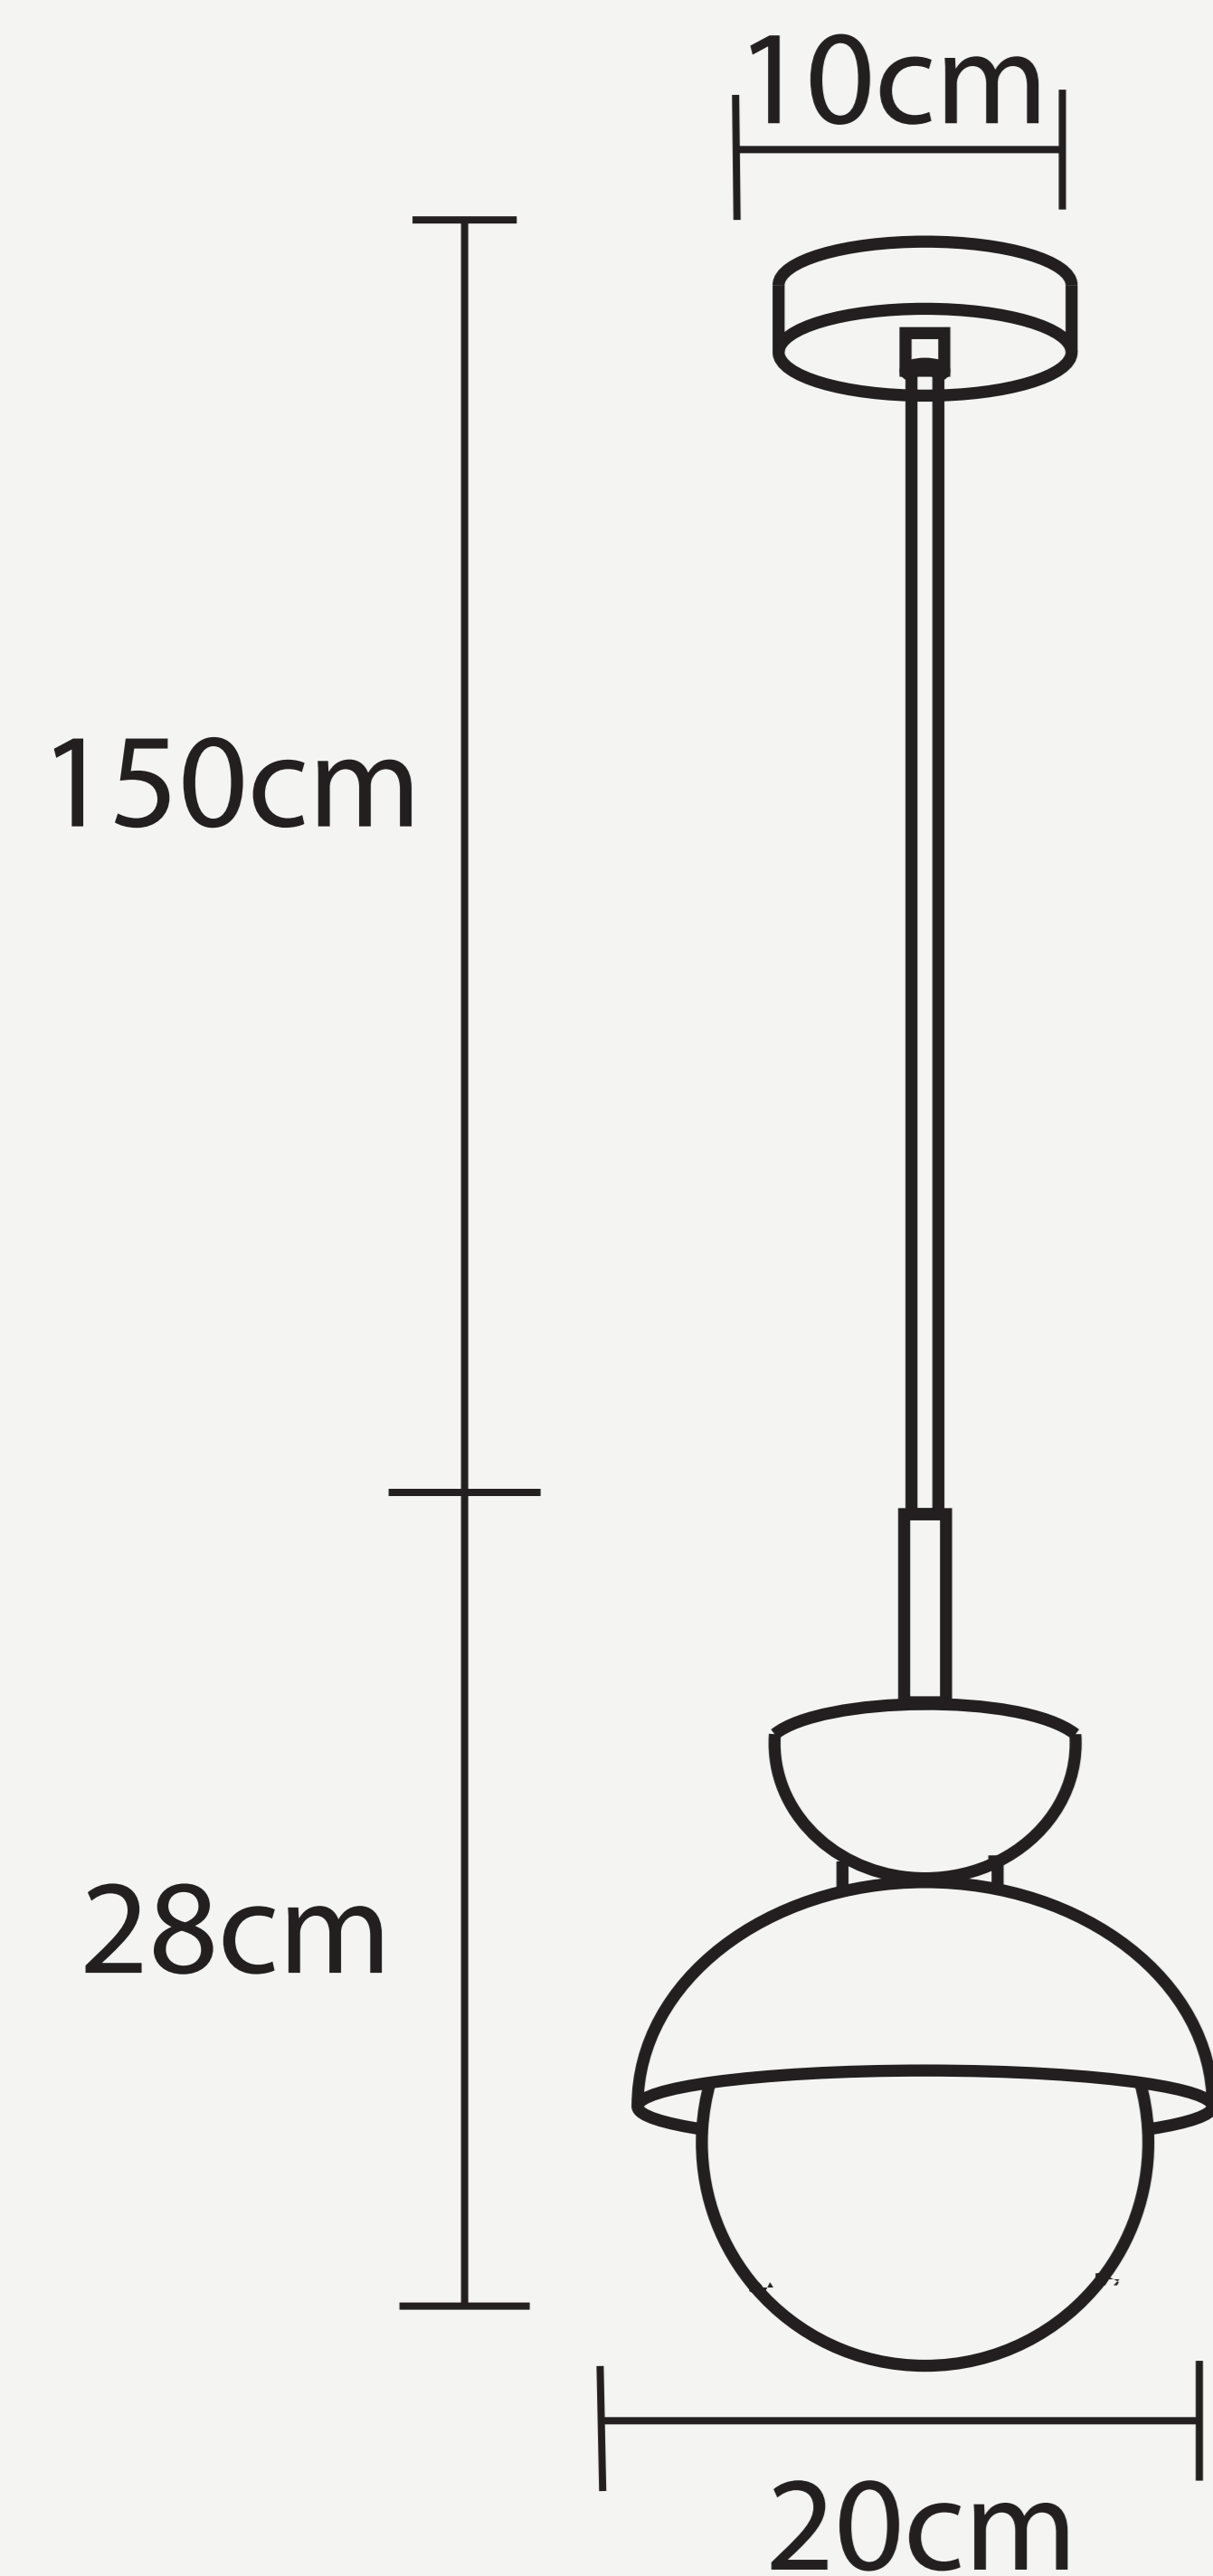

SAVIE NORDIC PENDENT LAMP

L O D A M E R

SAVIE NORDIC PENDENT LAMP

L O D A M E R

Body Color :

Light Blue+Pink/Pink+Gray/Light Blue/Gray/
Pink+Light Blue/Dark Blue/Gray+Light Blue/
Dark Blue+Light Blue/Dark Blue+Gray
/Gray+Pink/Gray+Dark Blue/Pink+Dark Blue/
Dark Blue+Pink/Light Blue+Gray/Pink/
Light Blue+Dark Blue

Number of light
sources :

1

Light source :

LED bulbs

Light source :

G9/E27

Lighting Area :

5-10square meters

Voltage :

110~240 V

Is Dimmable :

No

Cord :

150cm (Customable)

Size :

D20xH28cm

Power source :

AC

Finish :

Iron

Material (s) :

Metal

Core Color:

Black