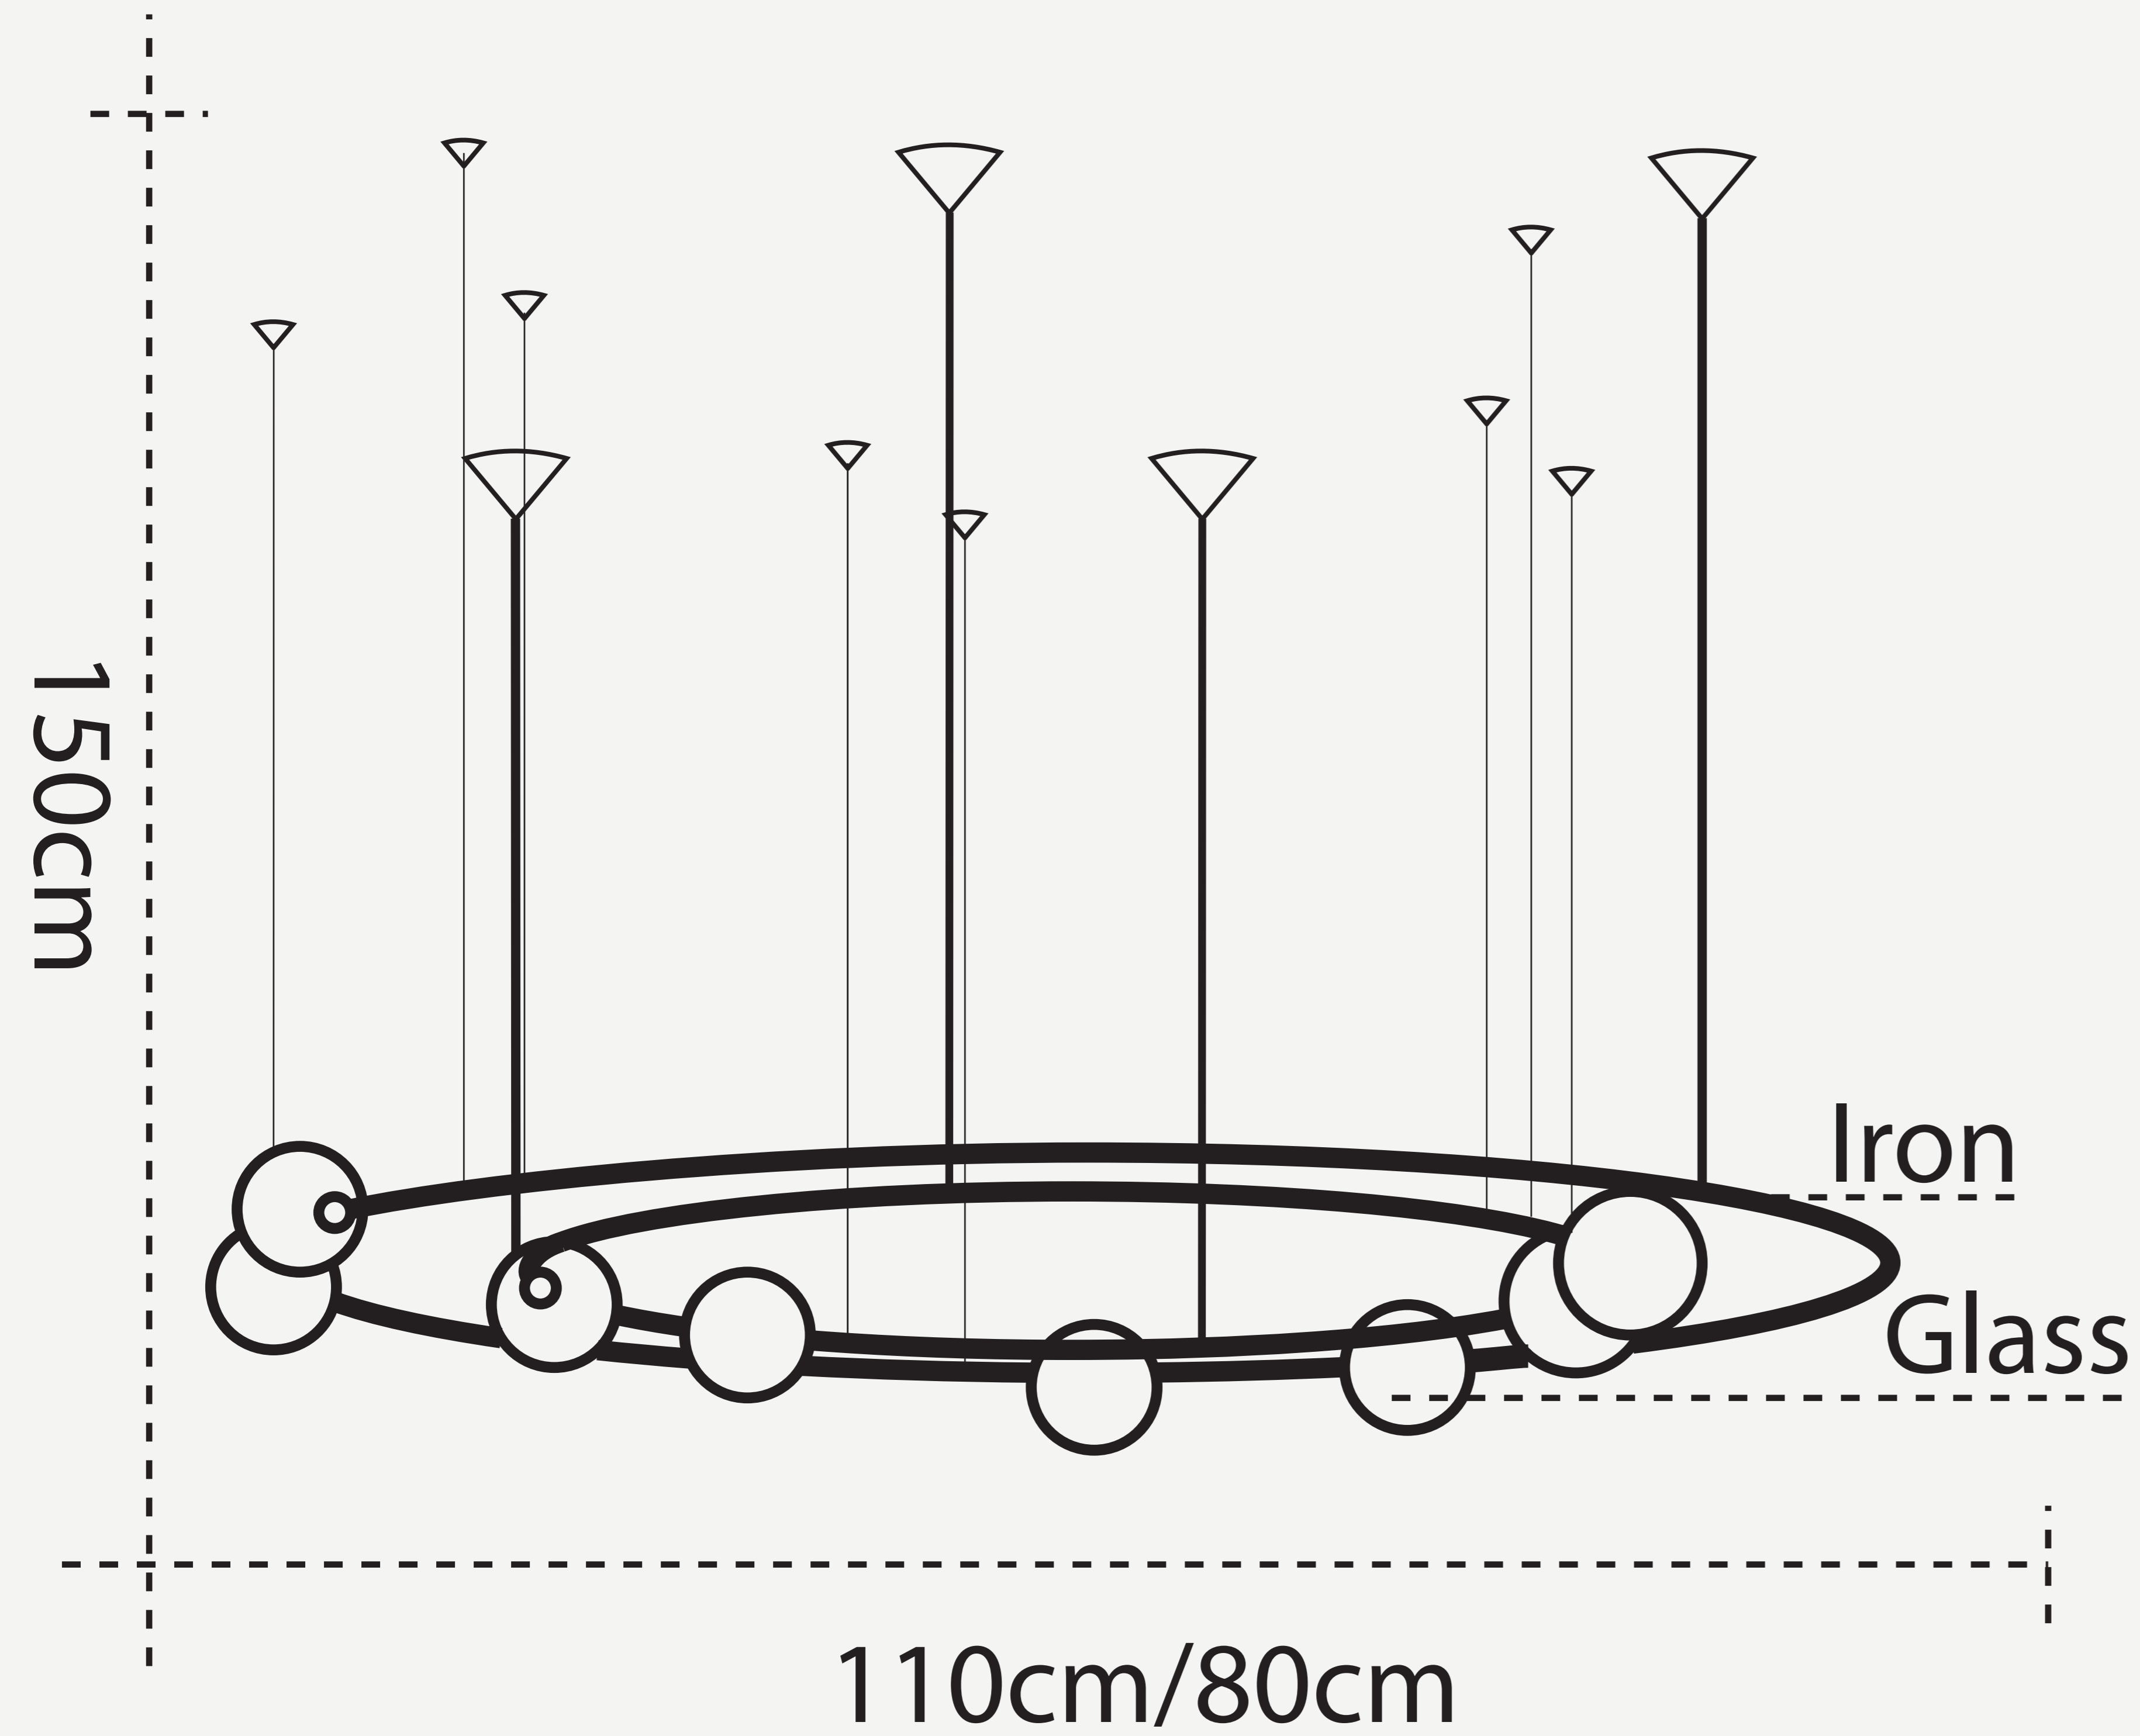

**ROUND GLASS BALL PENDENT  
LAMP**

**L O D A M E R**

# ROUND GLASS BALL PENDENT LAMP

# L O D A M E R

Power source :	AC
Finish :	Iron
Material (s) :	Metal+Glass
Glass Color:	White
Number of light sources :	8
Light source :	LED bulbs
Light source :	G9
Lighting Area :	5-10square meters
Voltage :	110~240 V
Is Dimmable :	No
Cord :	150cm(Customable)
Size :	D80cm / 110cm