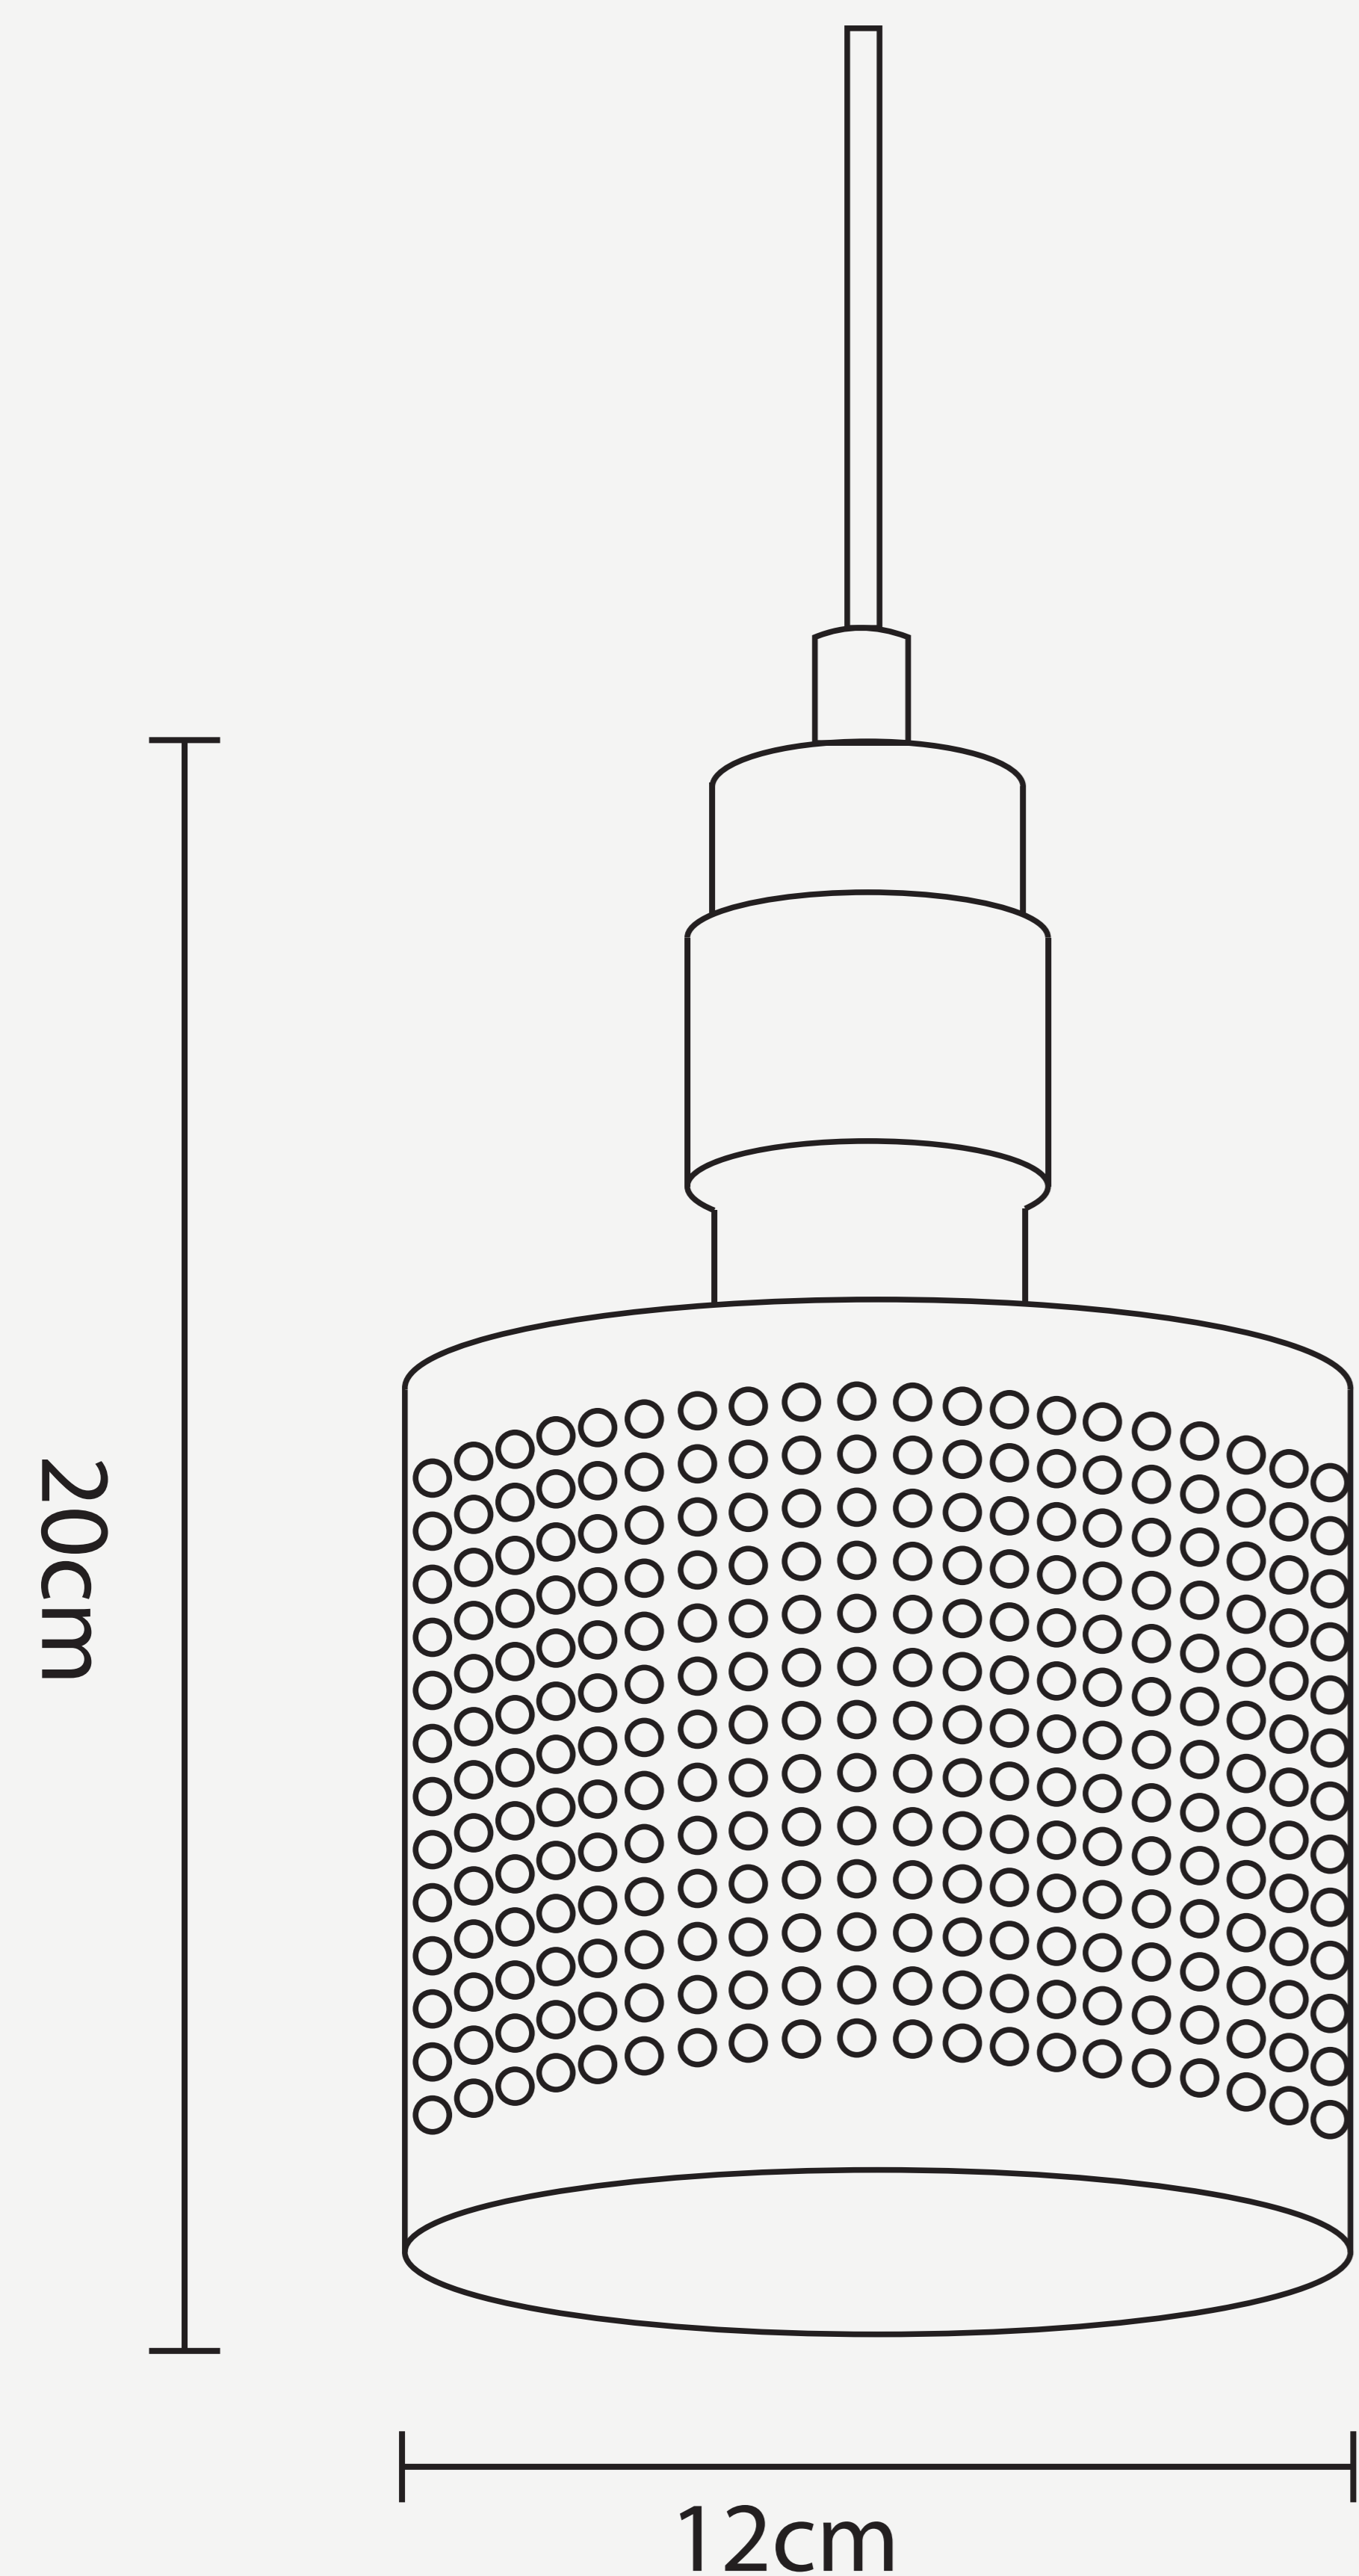

RIDDLE PENDANT LAMP

L O D A M E R

RIDDLE PENDANT LAMP

L O D A M E R

Power source :	AC
Finish :	Iron
Material (s) :	Metal
Number of light sources :	1
Light source :	LED bulbs
Light source :	E27
Lighting Area :	3-5square meters
Voltage :	110~240 V
Emitting Color :	Cool / Warm
Body Color :	Gold+White / Gold+Black
Is Dimmable :	No
Cord :	150cm
Size :	D12xH20cm