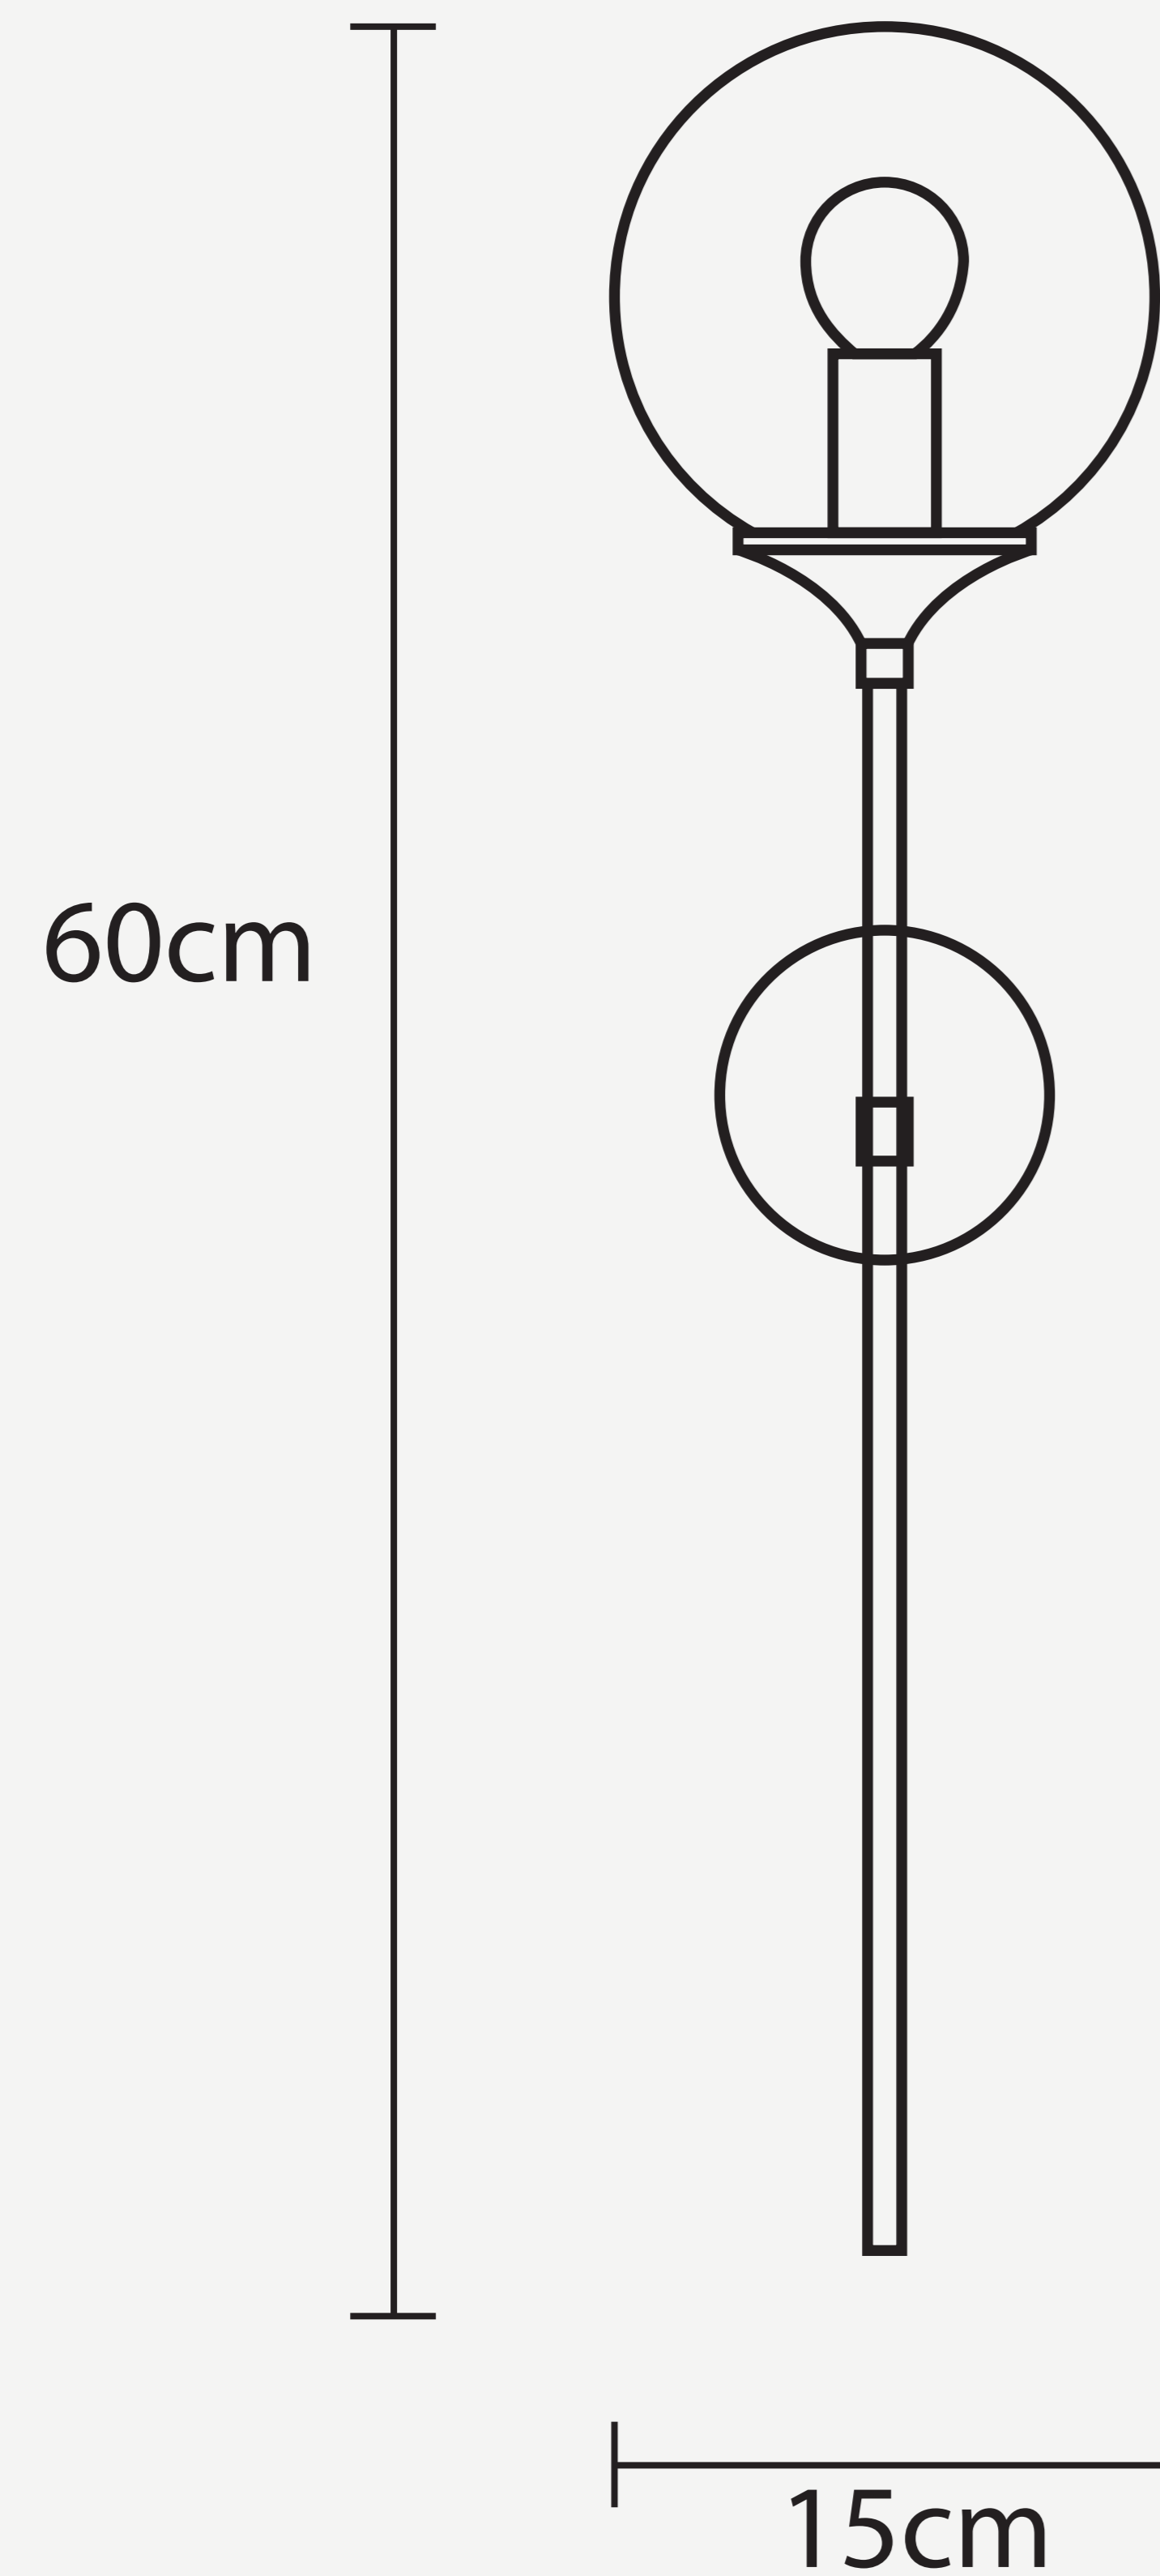

**RETRO GOLD GLASS WALL
LAMP**

L O D A M E R

RETRO GOLD GLASS WALL LAMP

L O D A M E R

Power source :	AC
Material (s) :	Glass stone
Body Material :	Iron
Shade type :	Clear glass
Lampshade Style :	Wall lamp
Lampshade Color :	Amber glass / Clear glass / Smoky gray
Body Color :	Gold
Switch type :	Knob switch
Shadow direction:	Up
Number of light sources :	1
Light source :	LED bulbs
Light source :	E14
Lighting Area :	10-15square meters
Voltage :	90~260V
Is Dimmable :	No
Size :	D15xH60cm