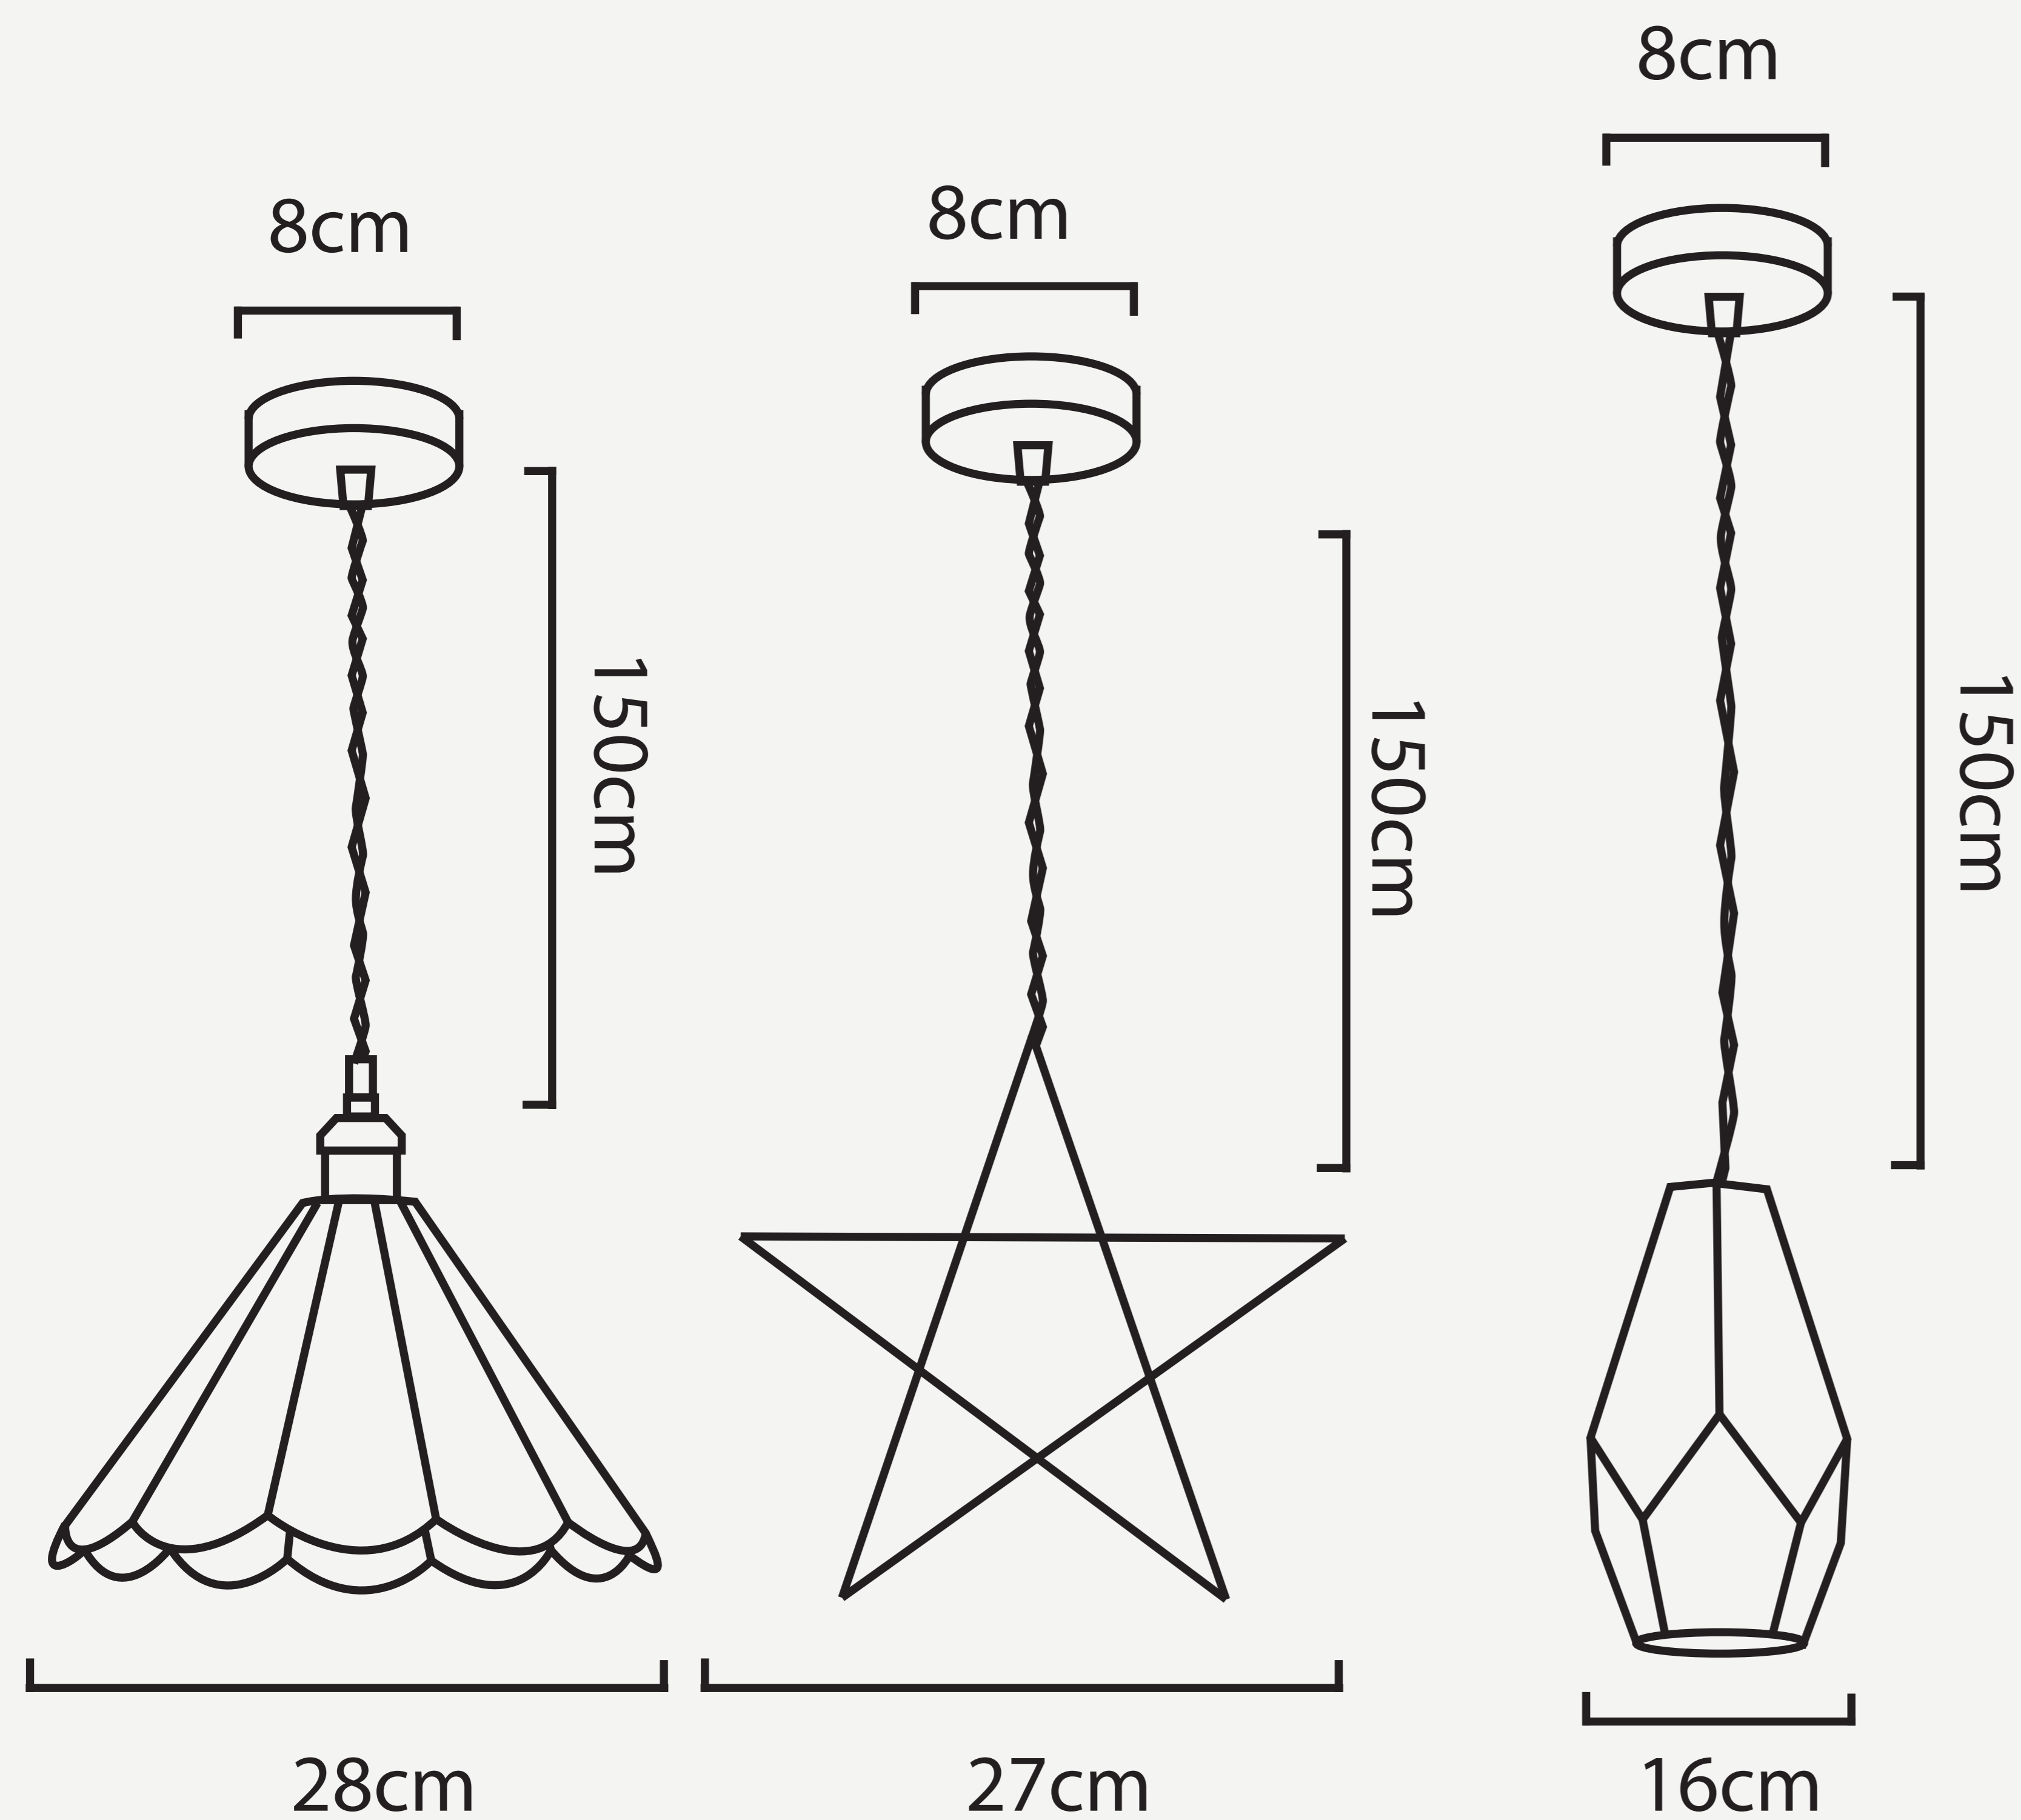

**RETRO COPPER PENDENT LAMP  
CHILDREN GIRL PRINCESS  
BEDROOM BESIDE PENDENT**

**L O D A M E R**

**RETRO COPPER PENDENT LAMP  
CHILDREN GIRL PRINCESS  
BEDROOM BESIDE PENDENT**

**L O D A M E R**

Power source :	AC
Finish :	Iron
Material (s) :	Metal
Body Meterial:	Petal /Diamond /Star
Glass Color:	Pink
Number of light sources :	1
Light source :	LED bulbs
Light source :	E27
Lighting Area :	5-10square meters
Voltage :	110~240 V
Is Dimmable :	No
Cord :	150cm(Customable)
Size :	D16cm;D27cm;D28cm