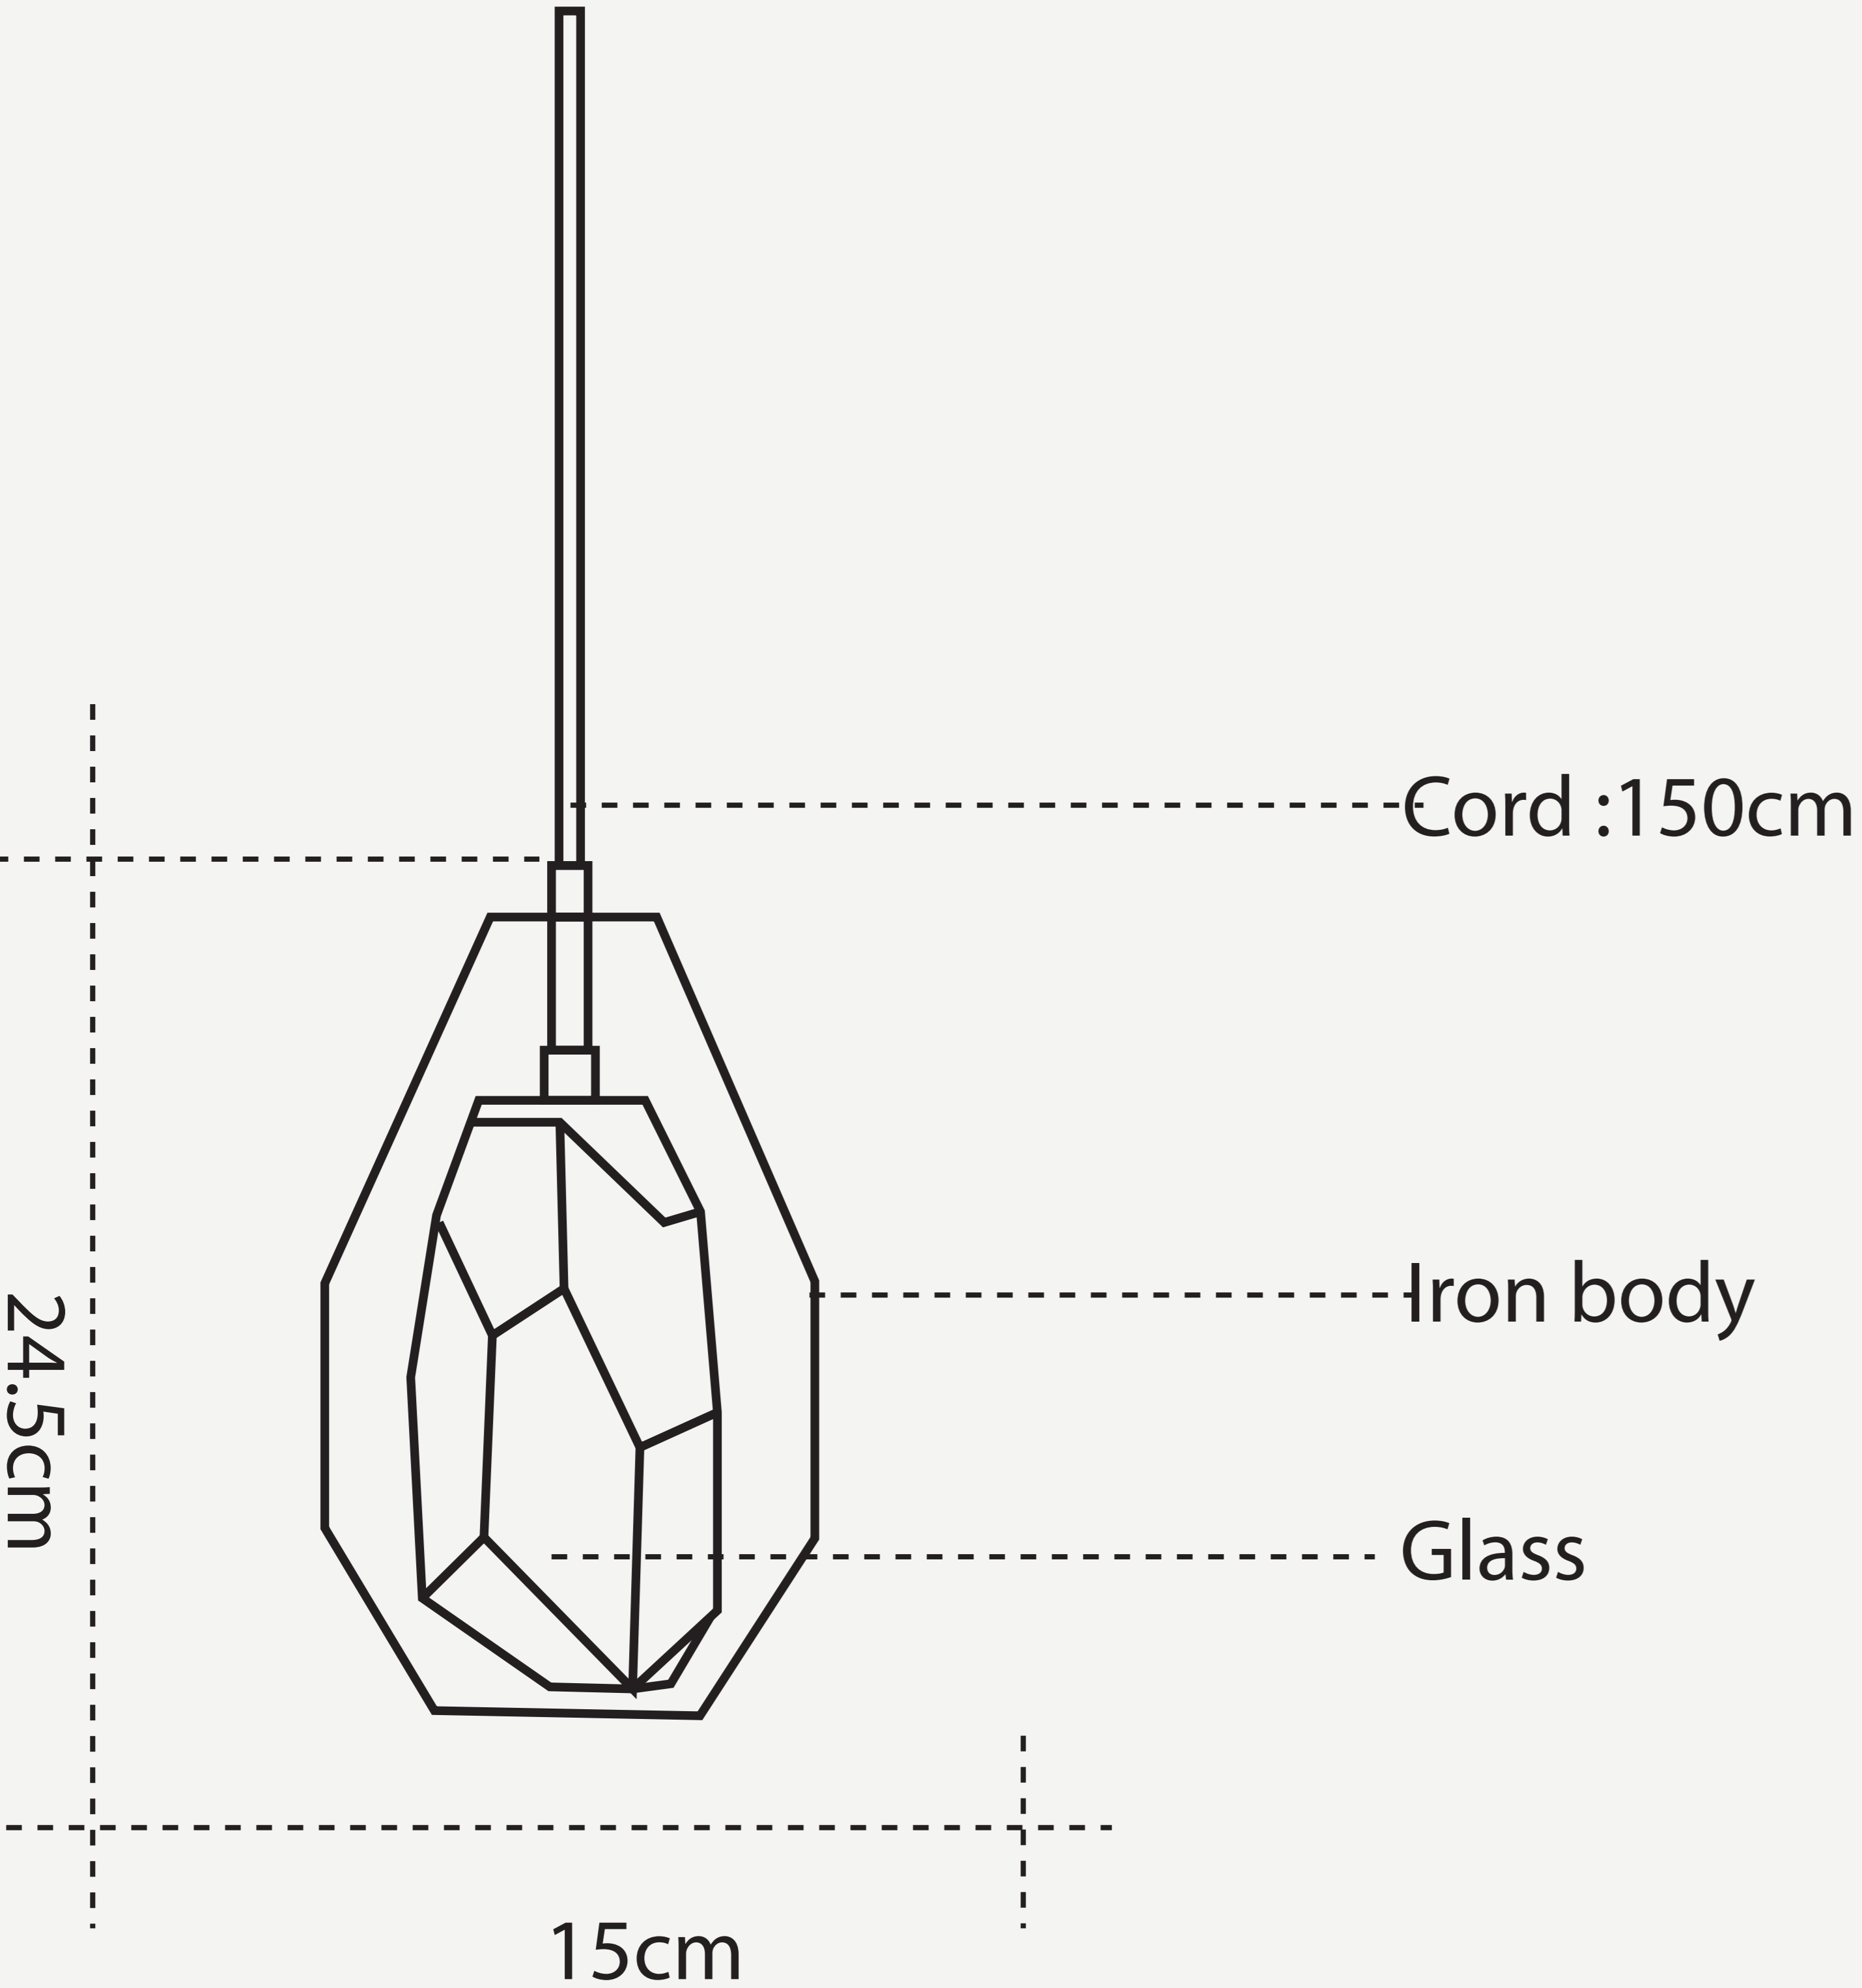

REINI PENDANT LAMP

L O D A M E R

REINI PENDANT LAMP

L O D A M E R

Power source :	AC
Finish :	Iron
Material (s) :	Iron+Glass
Glass Color:	Gray/Amber
Body Color :	Gold
Number of light sources :	1
Light source :	LED bulbs
Light source :	G9
Lighting Area	5-10square meters
Voltage :	110~220V
Is Dimmable :	No
Cord :	150cm(Customable)
Size :	D15xH24.5cm