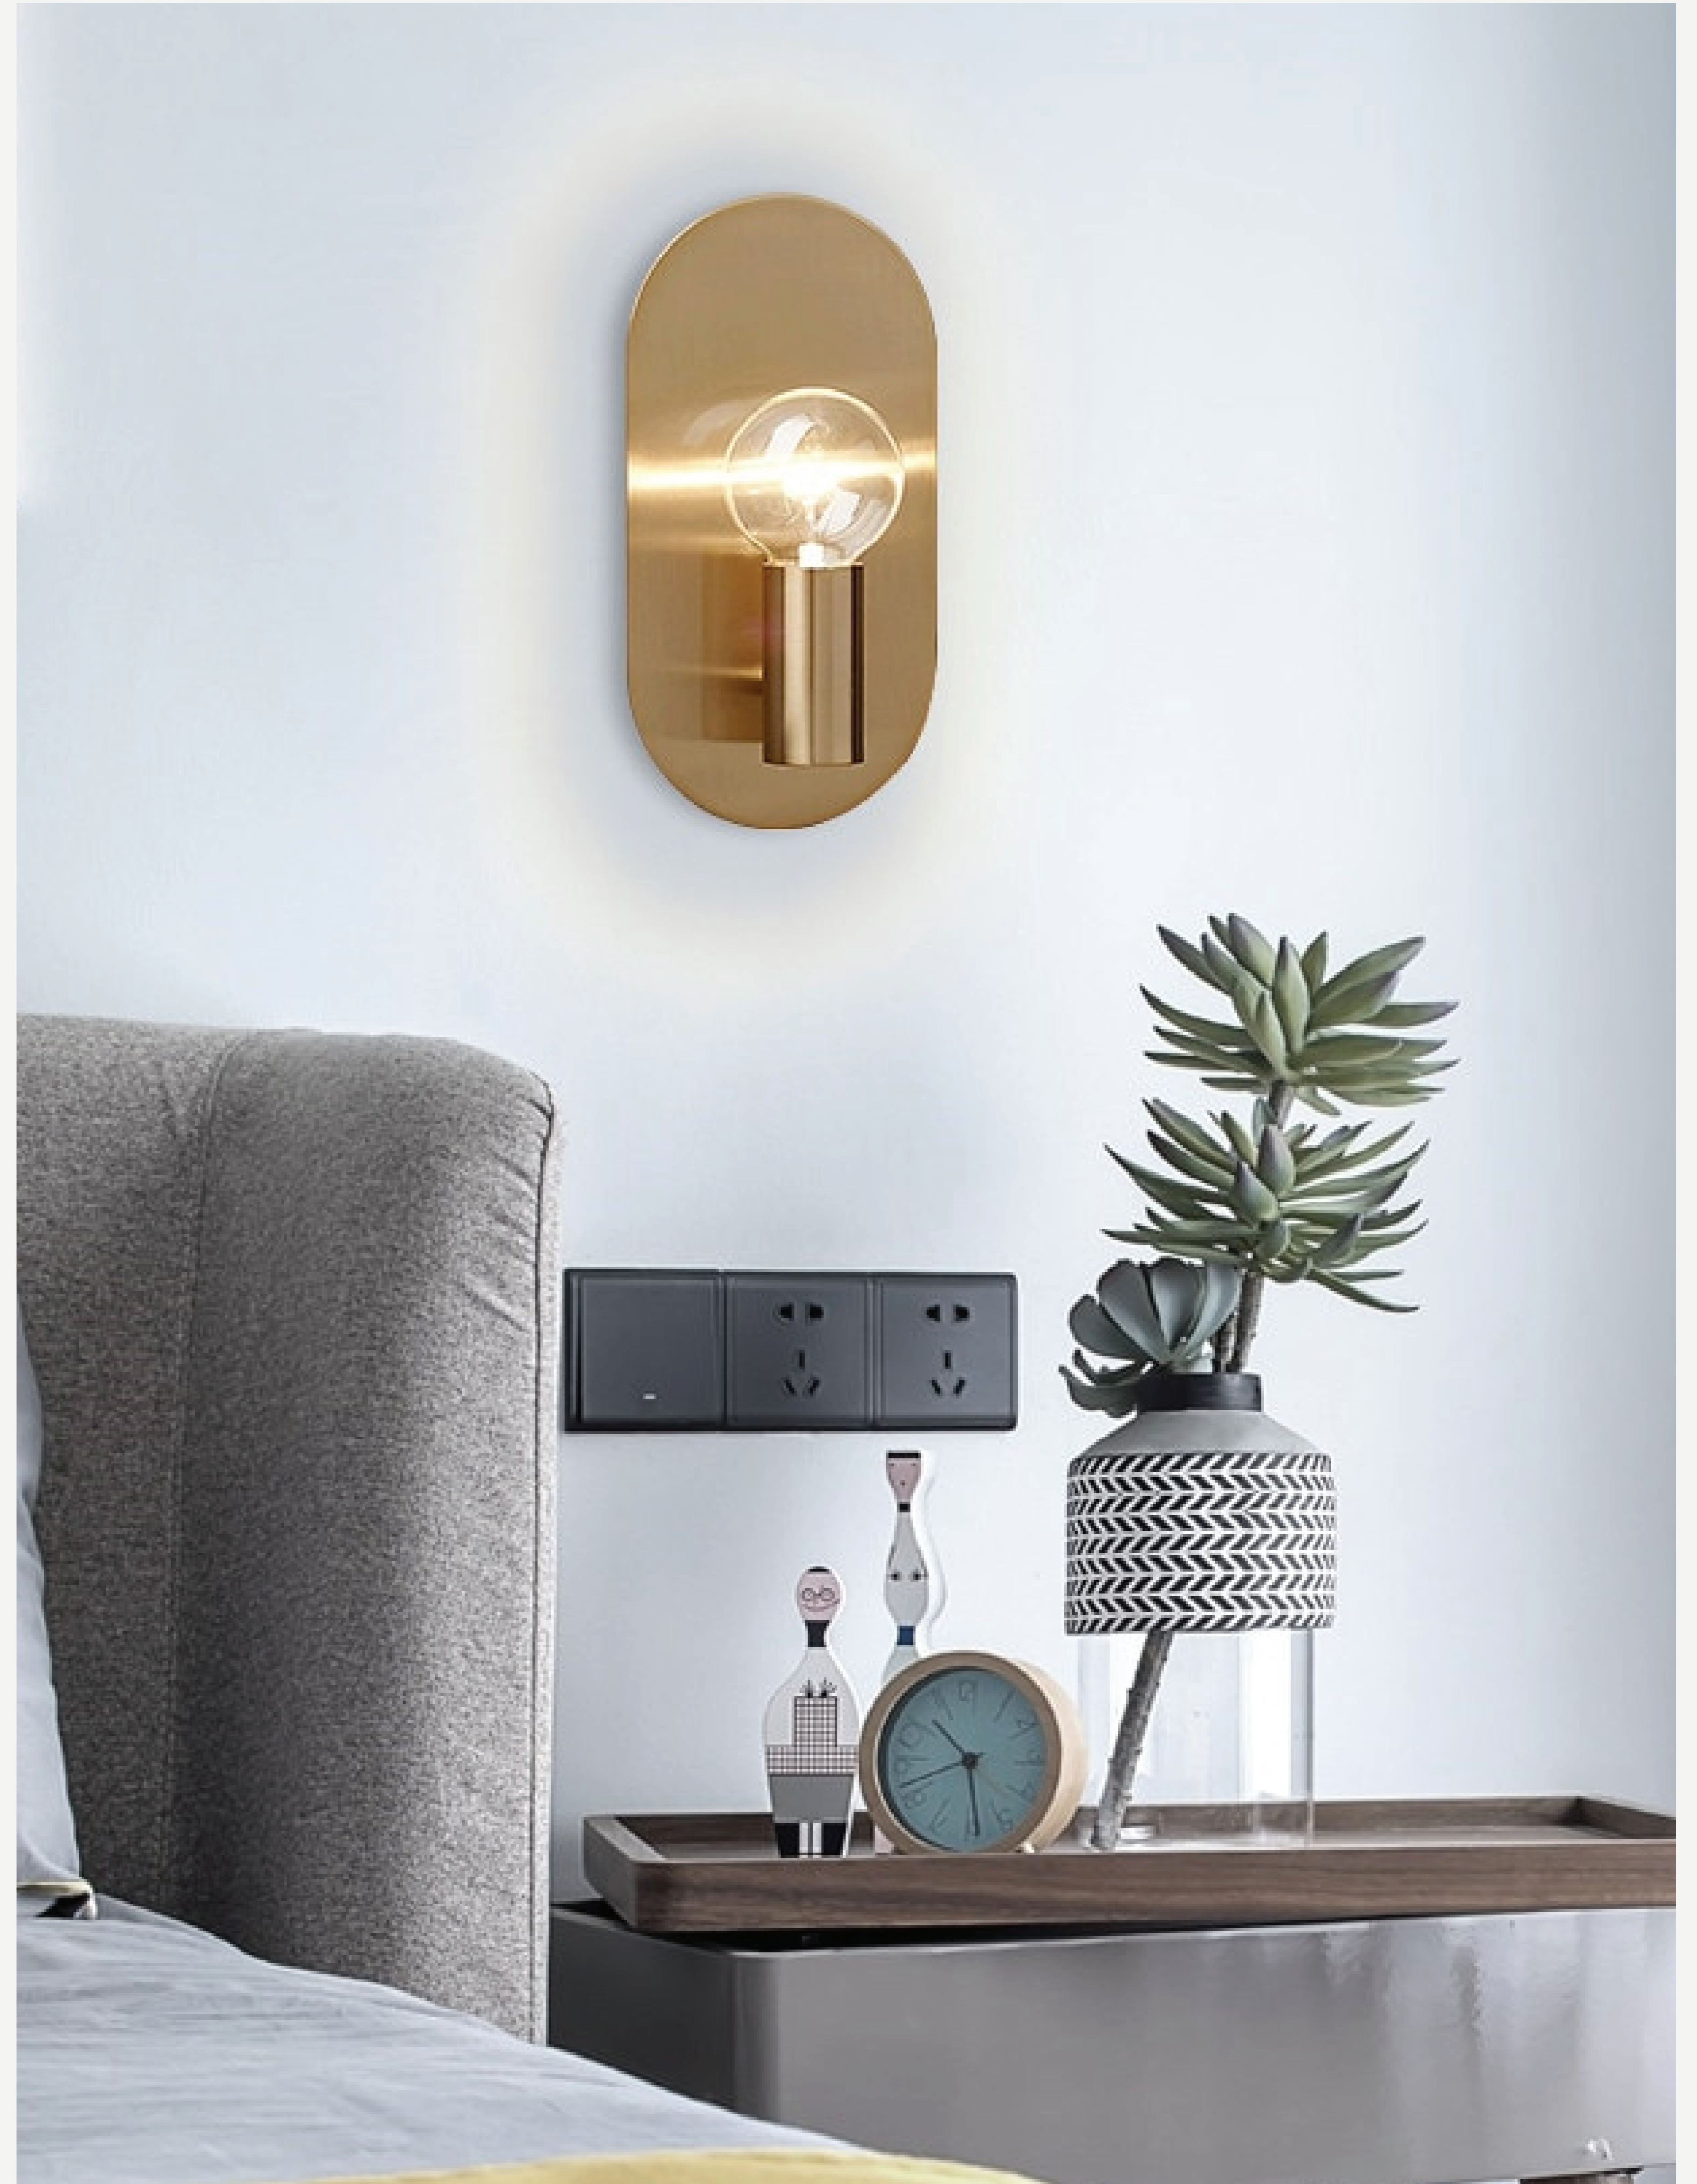

PLATE POLISHED SCONCE

L O D A M E R

PLATE POLISHED SCONNCE

L O D A M E R

Light source :	LED Bulbs
Power source :	AC
Item type :	Wall lamps
Lighting zone :	3-5m2
Material (s) :	Metal
Body material :	Iron
Voltage :	220V
Shade type :	Iron
Light source:	E27
Color :	Gold