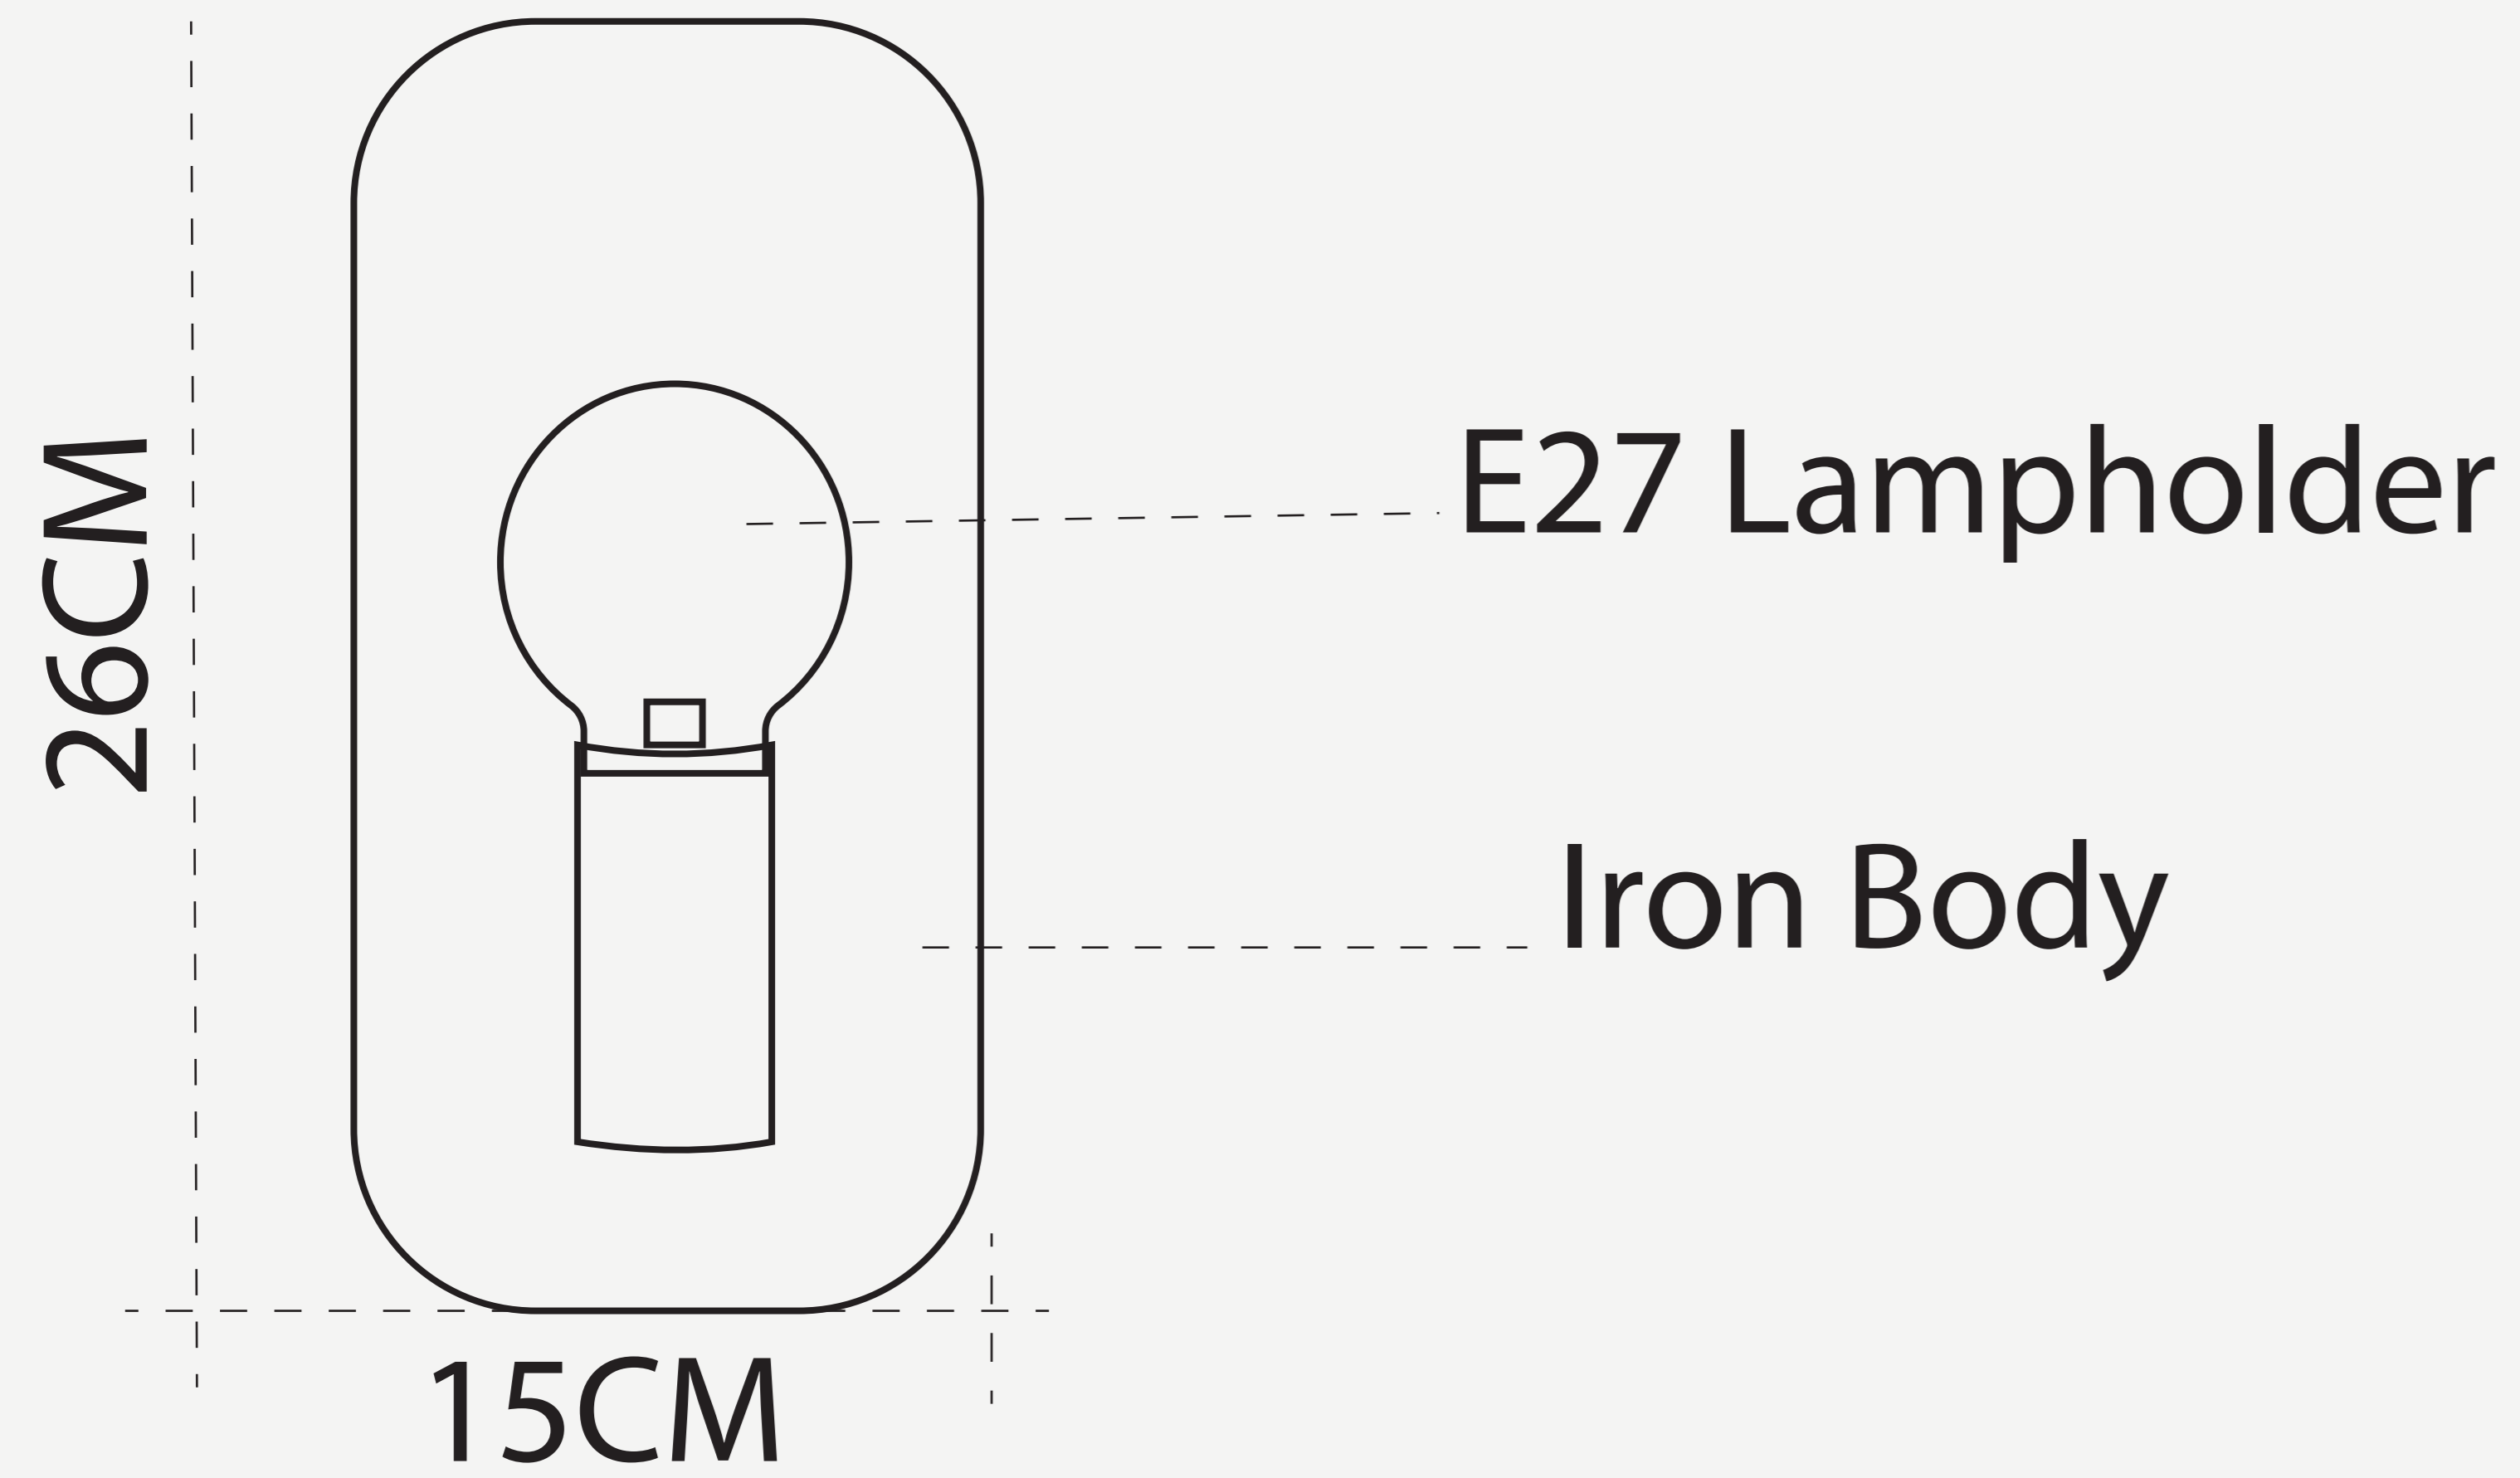

PLATE POLISHED SCONCE

L O D A M E R

PLATE POLISHED SCONNCE

L O D A M E R

Light source :	LED Bulbs
Power source :	AC
Item type :	Wall lamps
Lighting zone :	3-5m2
Material (s) :	Metal
Body material :	Iron
Voltage :	220V
Shade type :	Iron
Light source:	E27
Color :	Gold