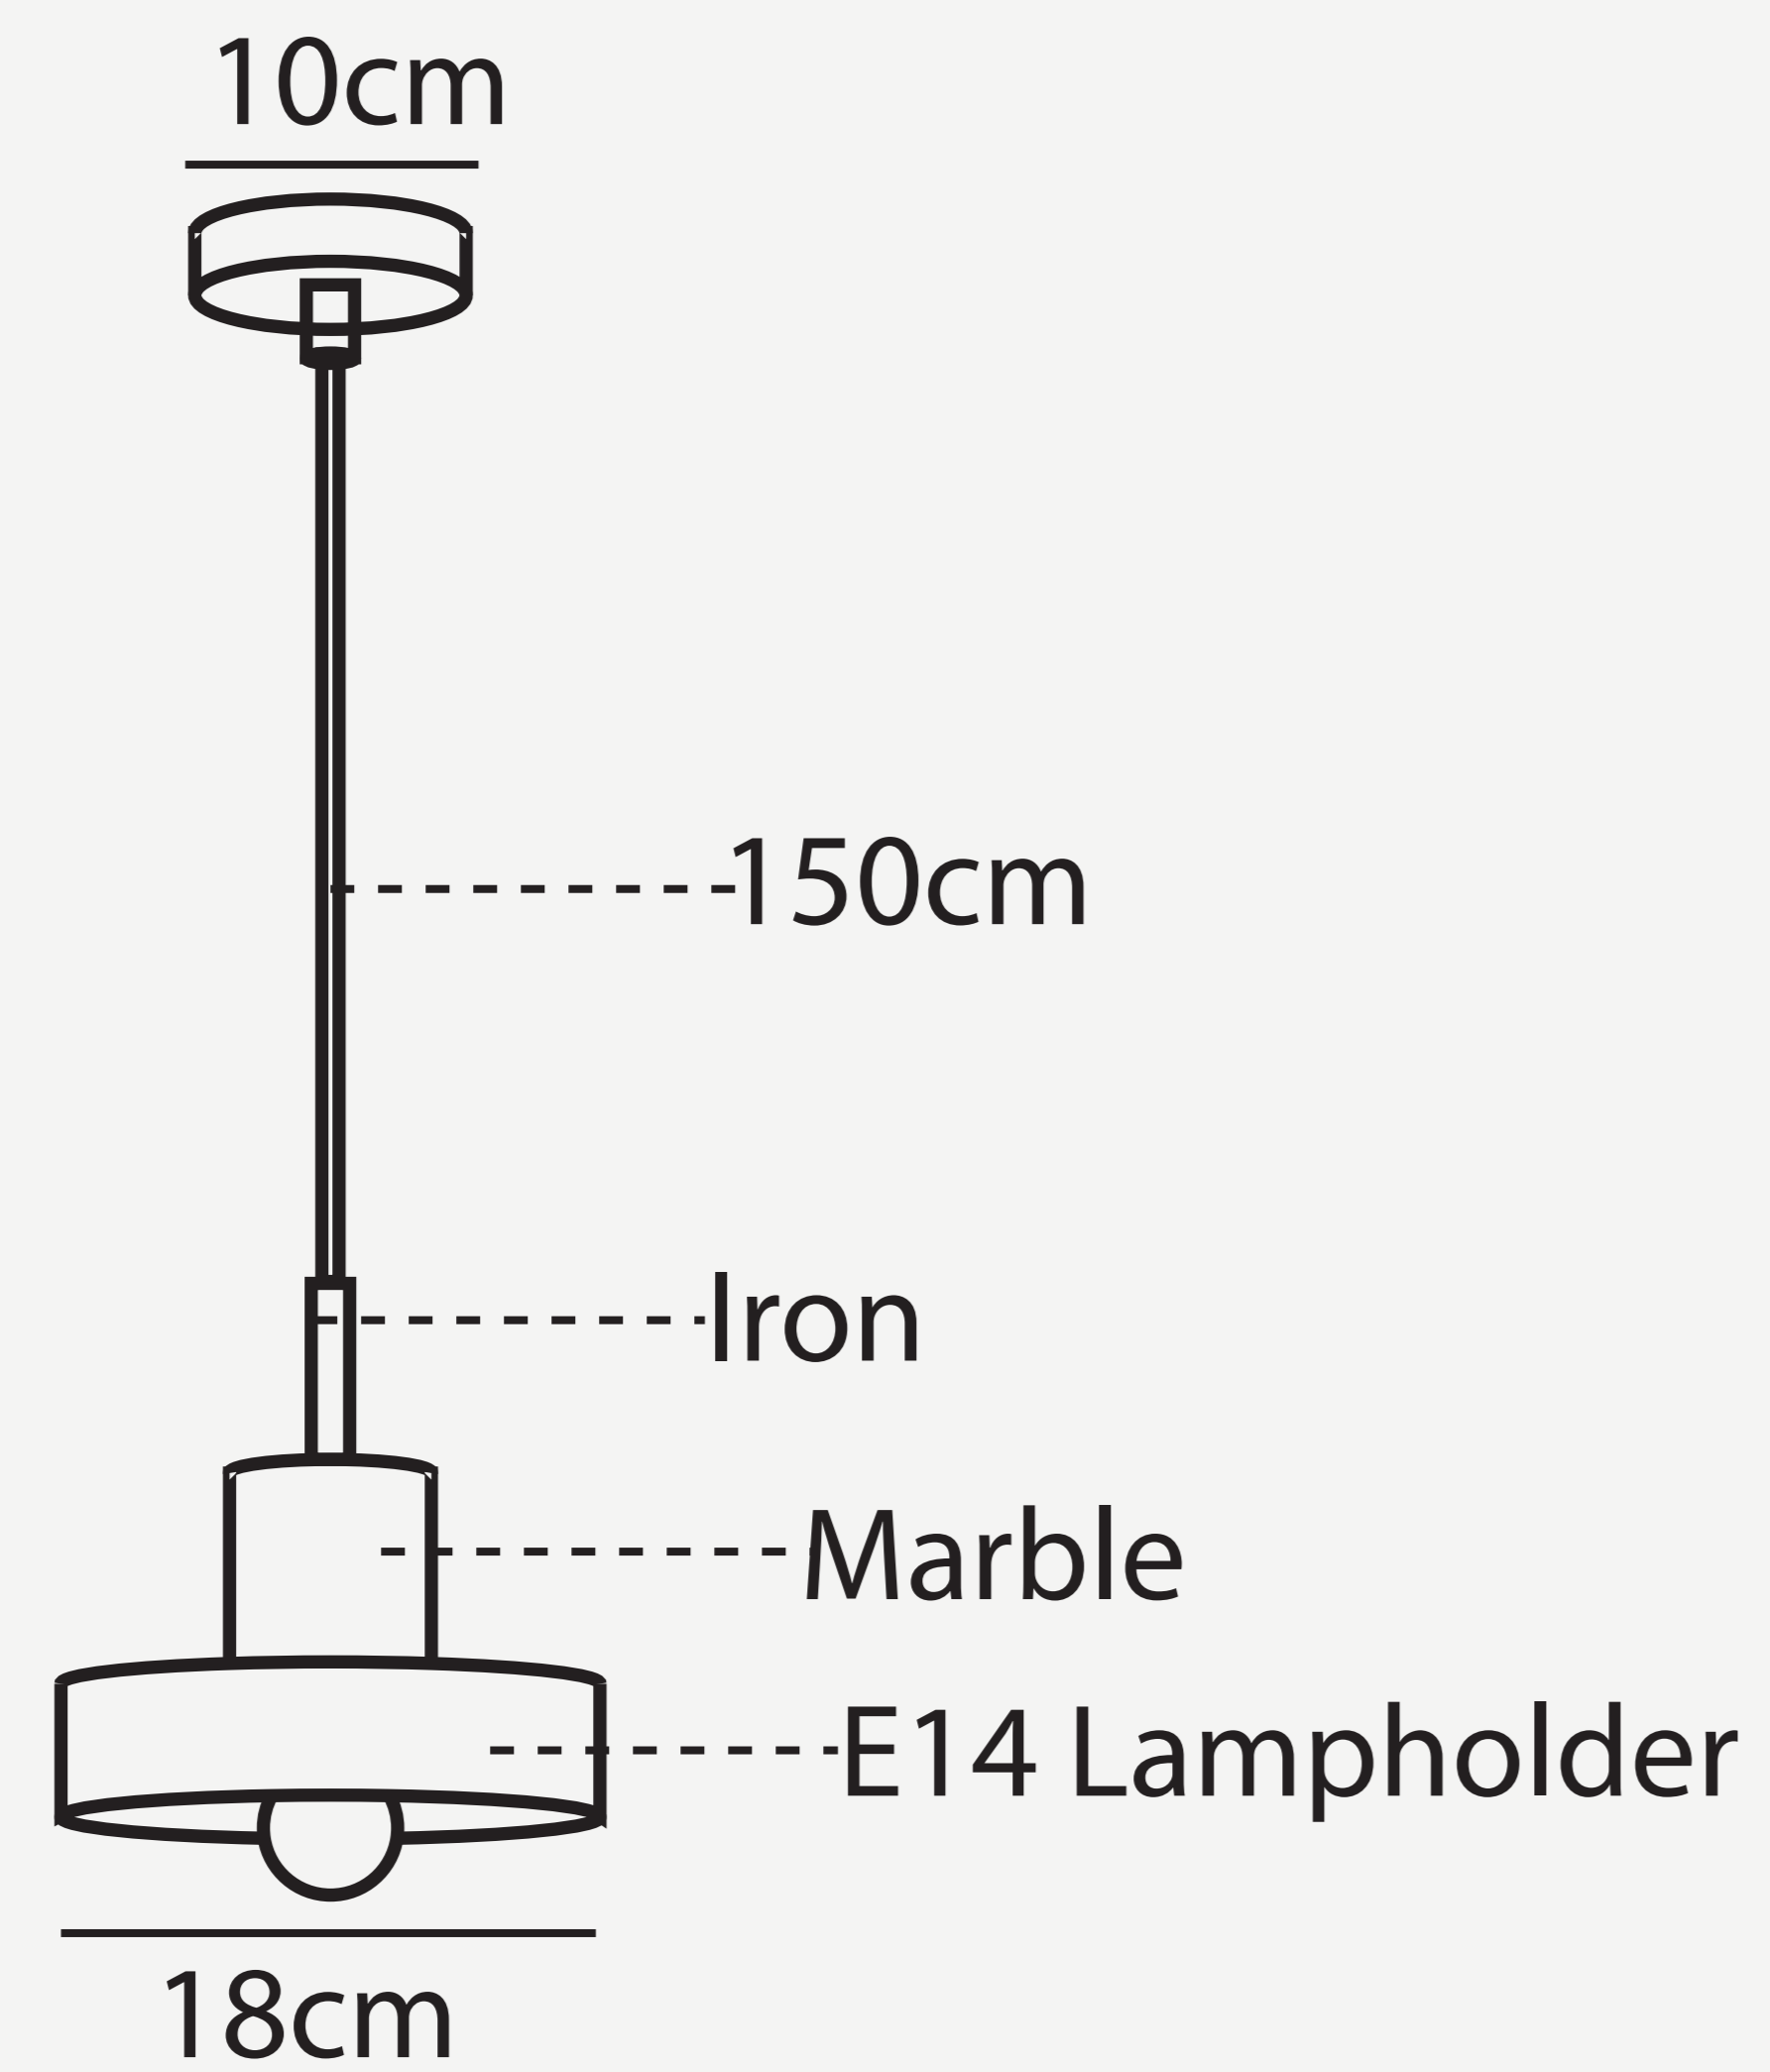

PARIS PENDANT LAMP

L O D A M E R

PARIS PENDANT LAMP

L O D A M E R

Power source :	AC
Finish :	Iron
Material (s) :	Metal+Marble
Body Color :	Green/White/Black
Number of light sources :	1
Light source :	LED bulbs
Light source :	E12/E14
Lighting Area :	3-5square meters
Voltage :	110~220V
Is Dimmable :	No
Cord :	150cm (Customable)
Size :	D2018cm