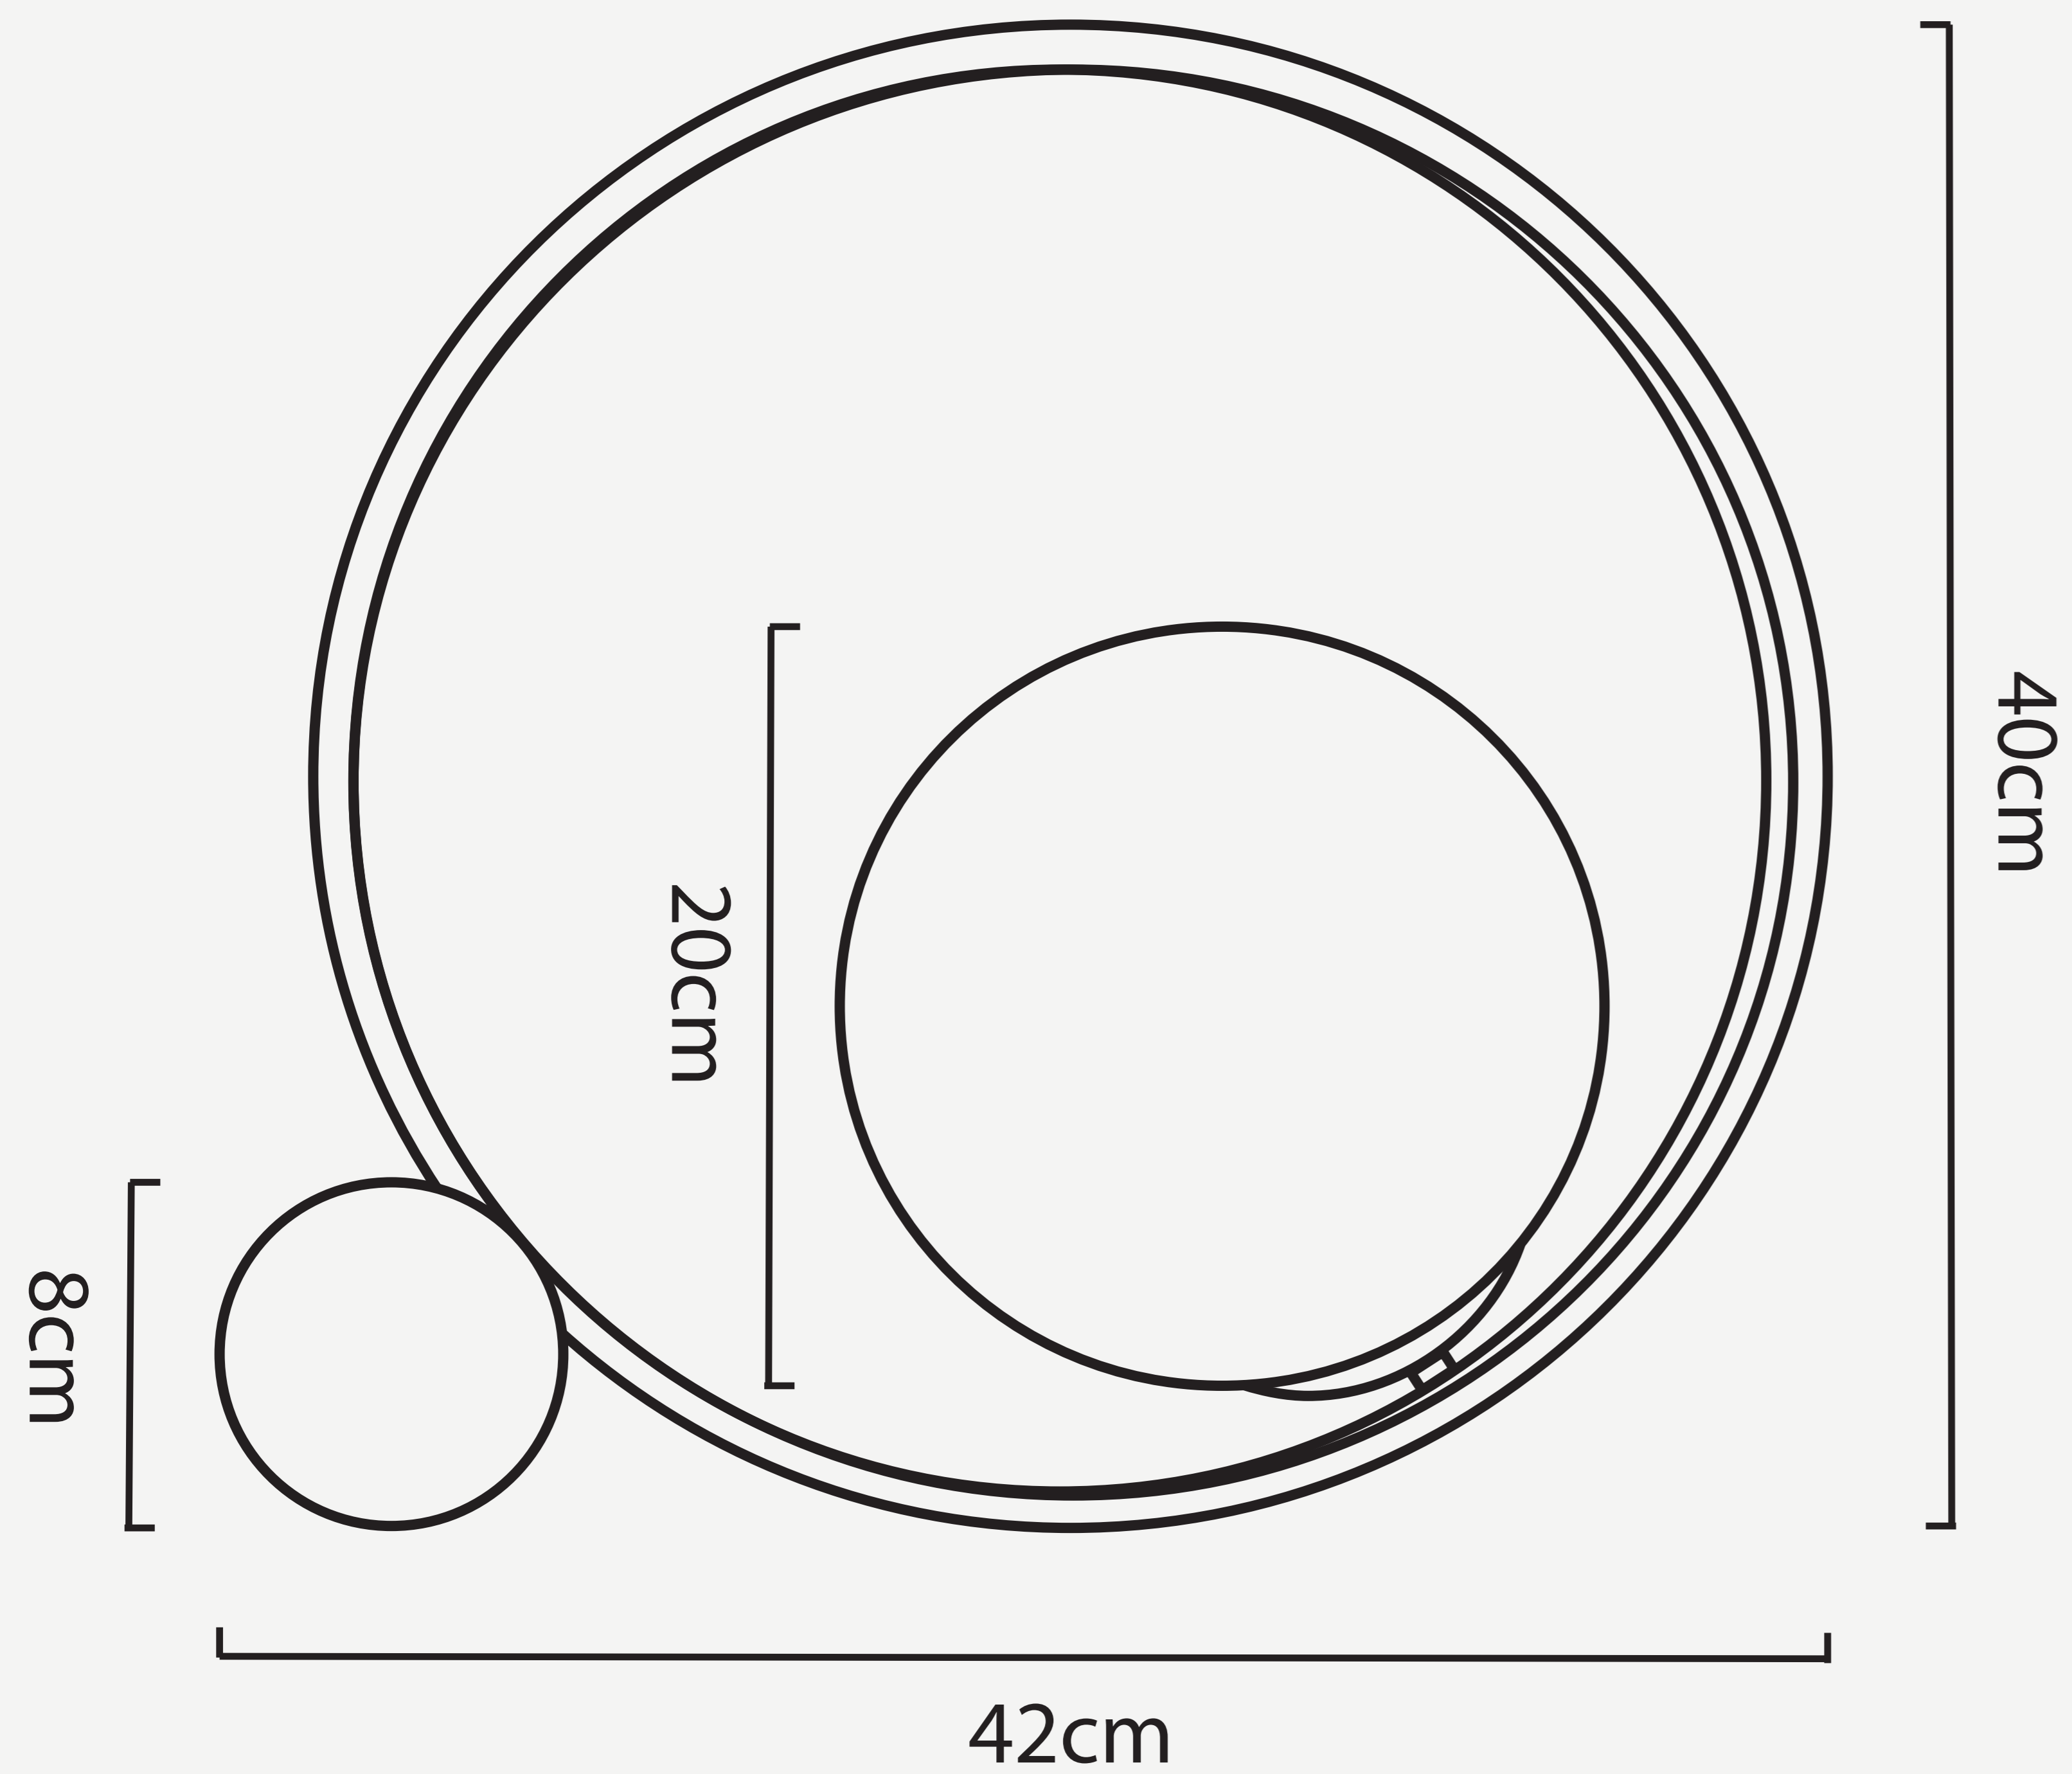

OXY TABLE LAMP

L O D A M E R

OXY TABLE LAMP

L O D A M E R

Voltage :	90-260V
Power source :	AC
Switch type :	Knob switch
Body Material :	Copper
Shade type :	Frosted glass
Light source :	LED bulbs
Material (s) :	Copper
Number of light sources :	one
Lighting zone :	3-5 m2
Installation Type:	Wall Mounted