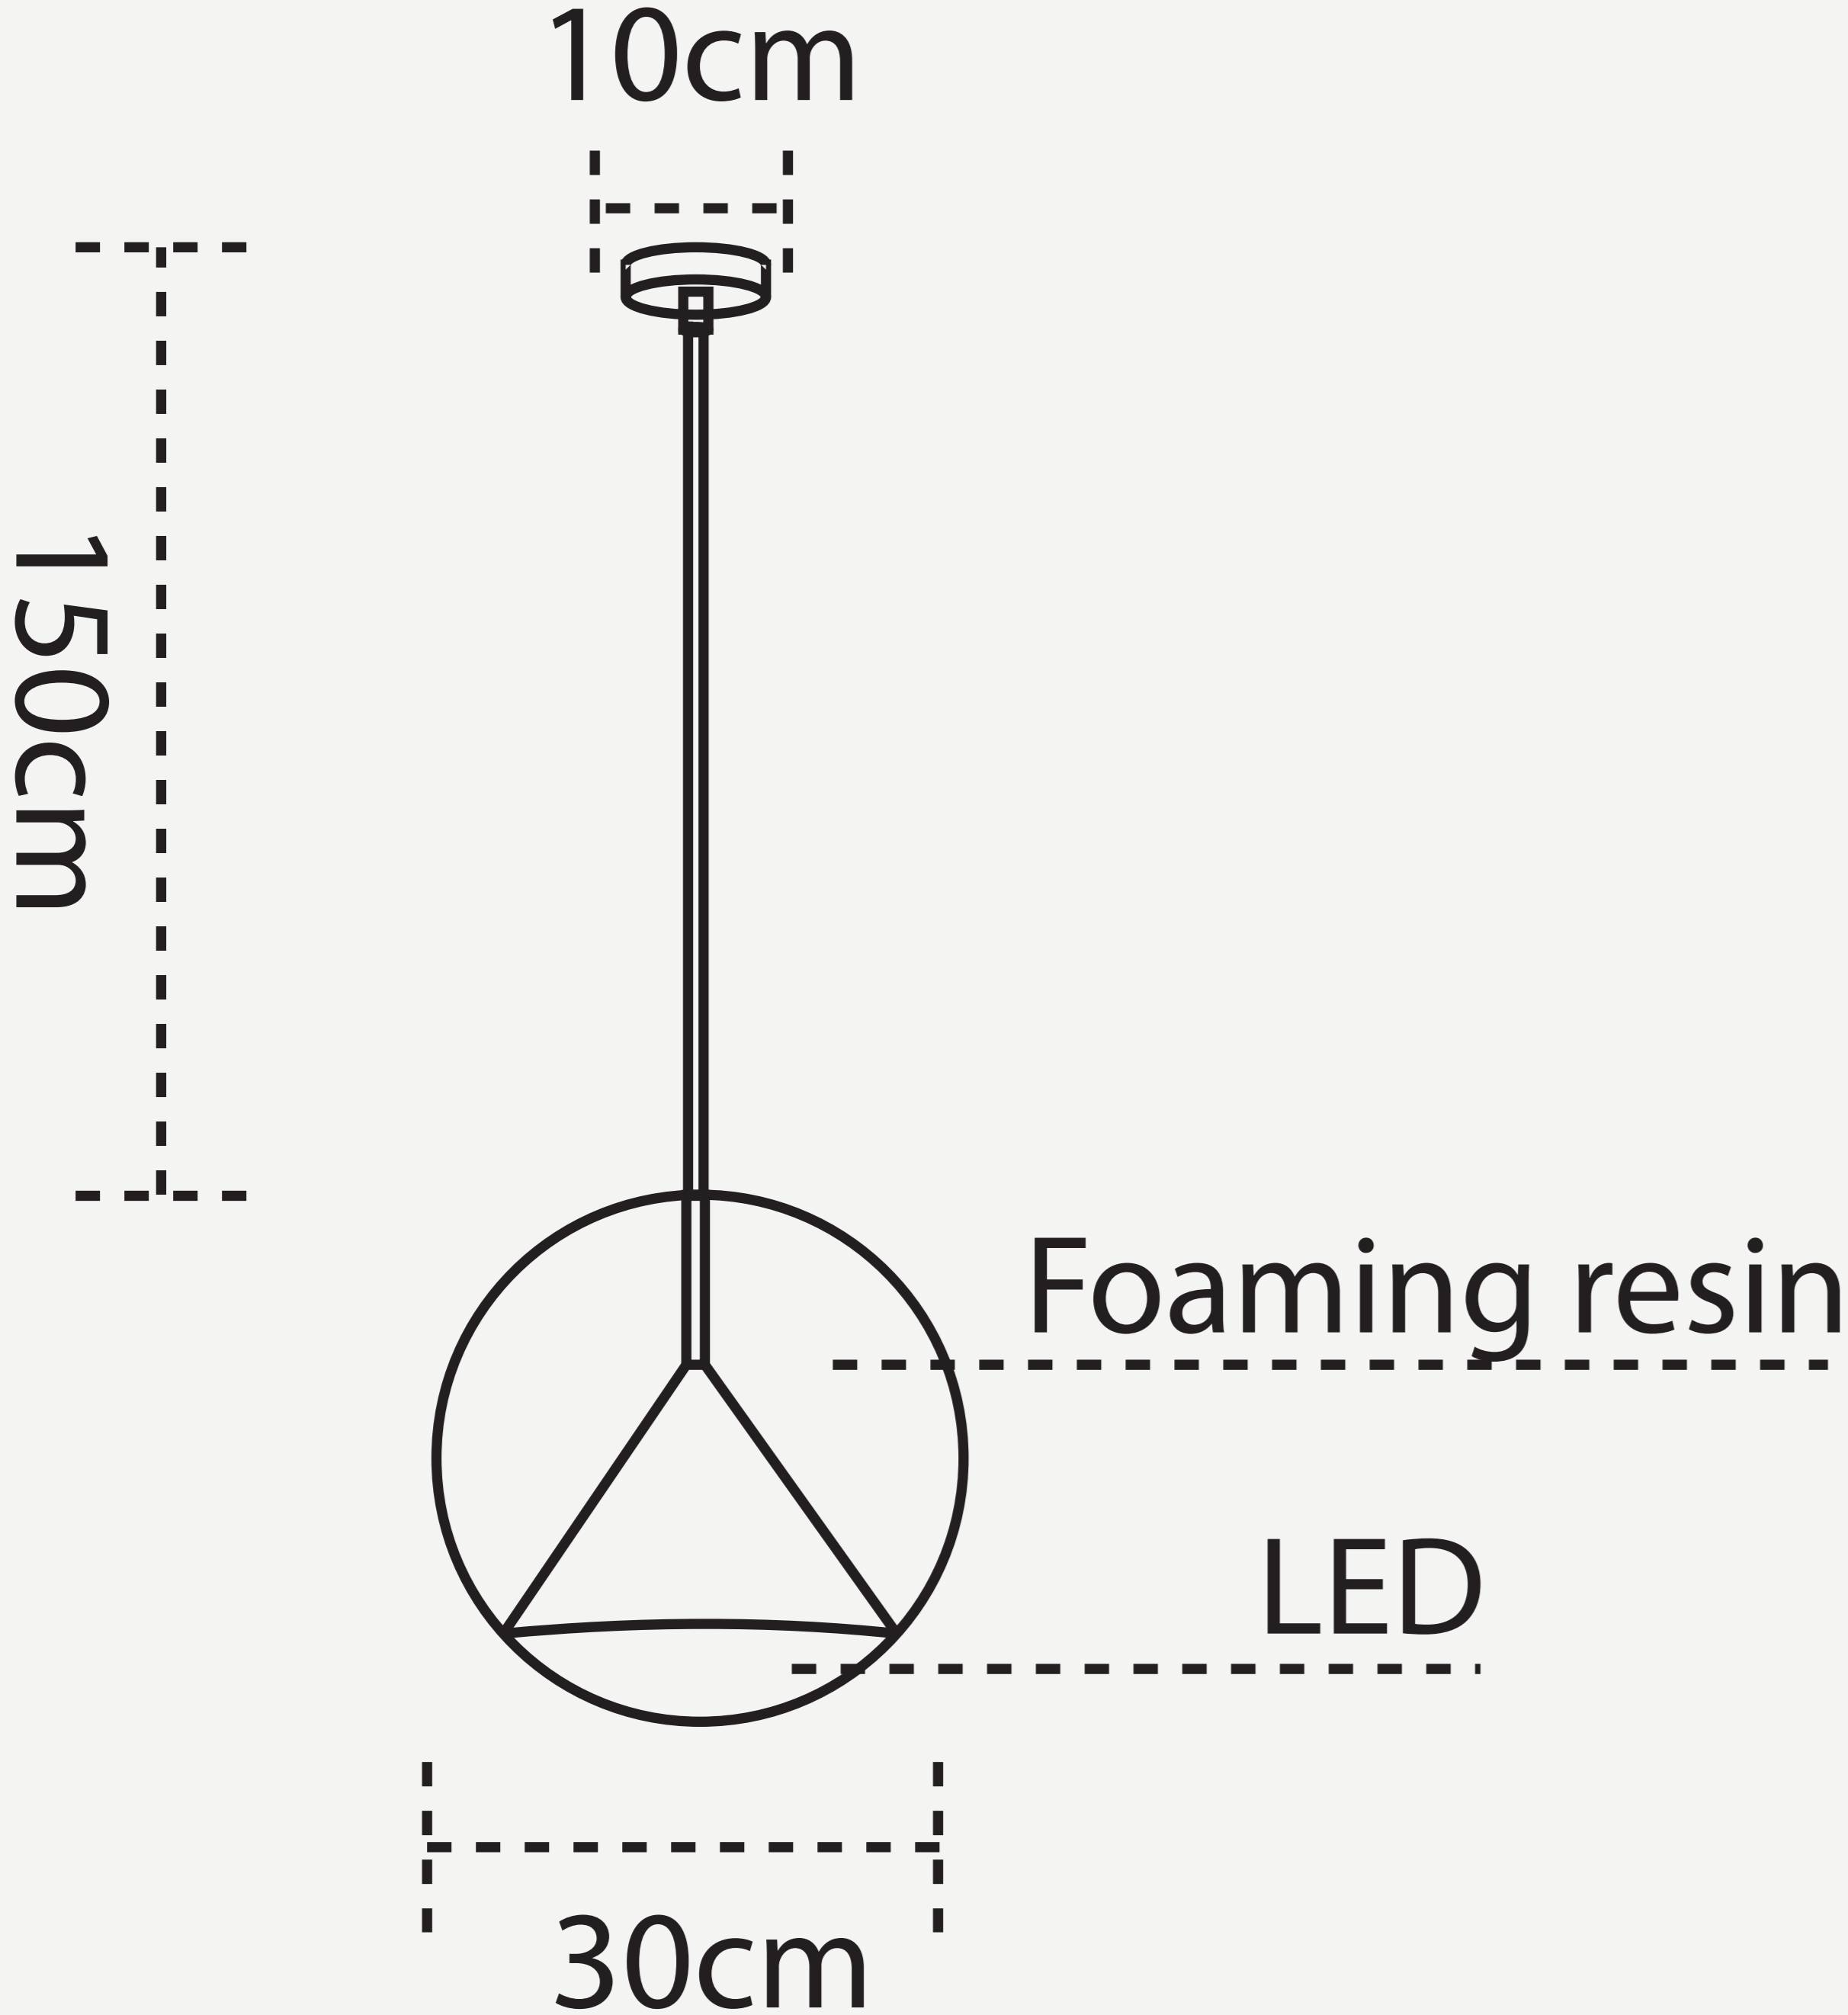

**OSSA PENDANT LAMP**

**L O D A M E R**

# OSSA PENDANT LAMP

# L O D A M E R

Power source :	AC
Finish :	Iron
Material (s) :	Metal+Foaming resin+Acrylic
Body Color :	Red/Yellow/Gray/Blue
Number of light sources :	1
Light source :	LED bulbs
Lighting Area :	5-10square meters
Voltage :	110~240 V
Is Dimmable :	No
Cord :	(Customable)
Size :	D30H30cm