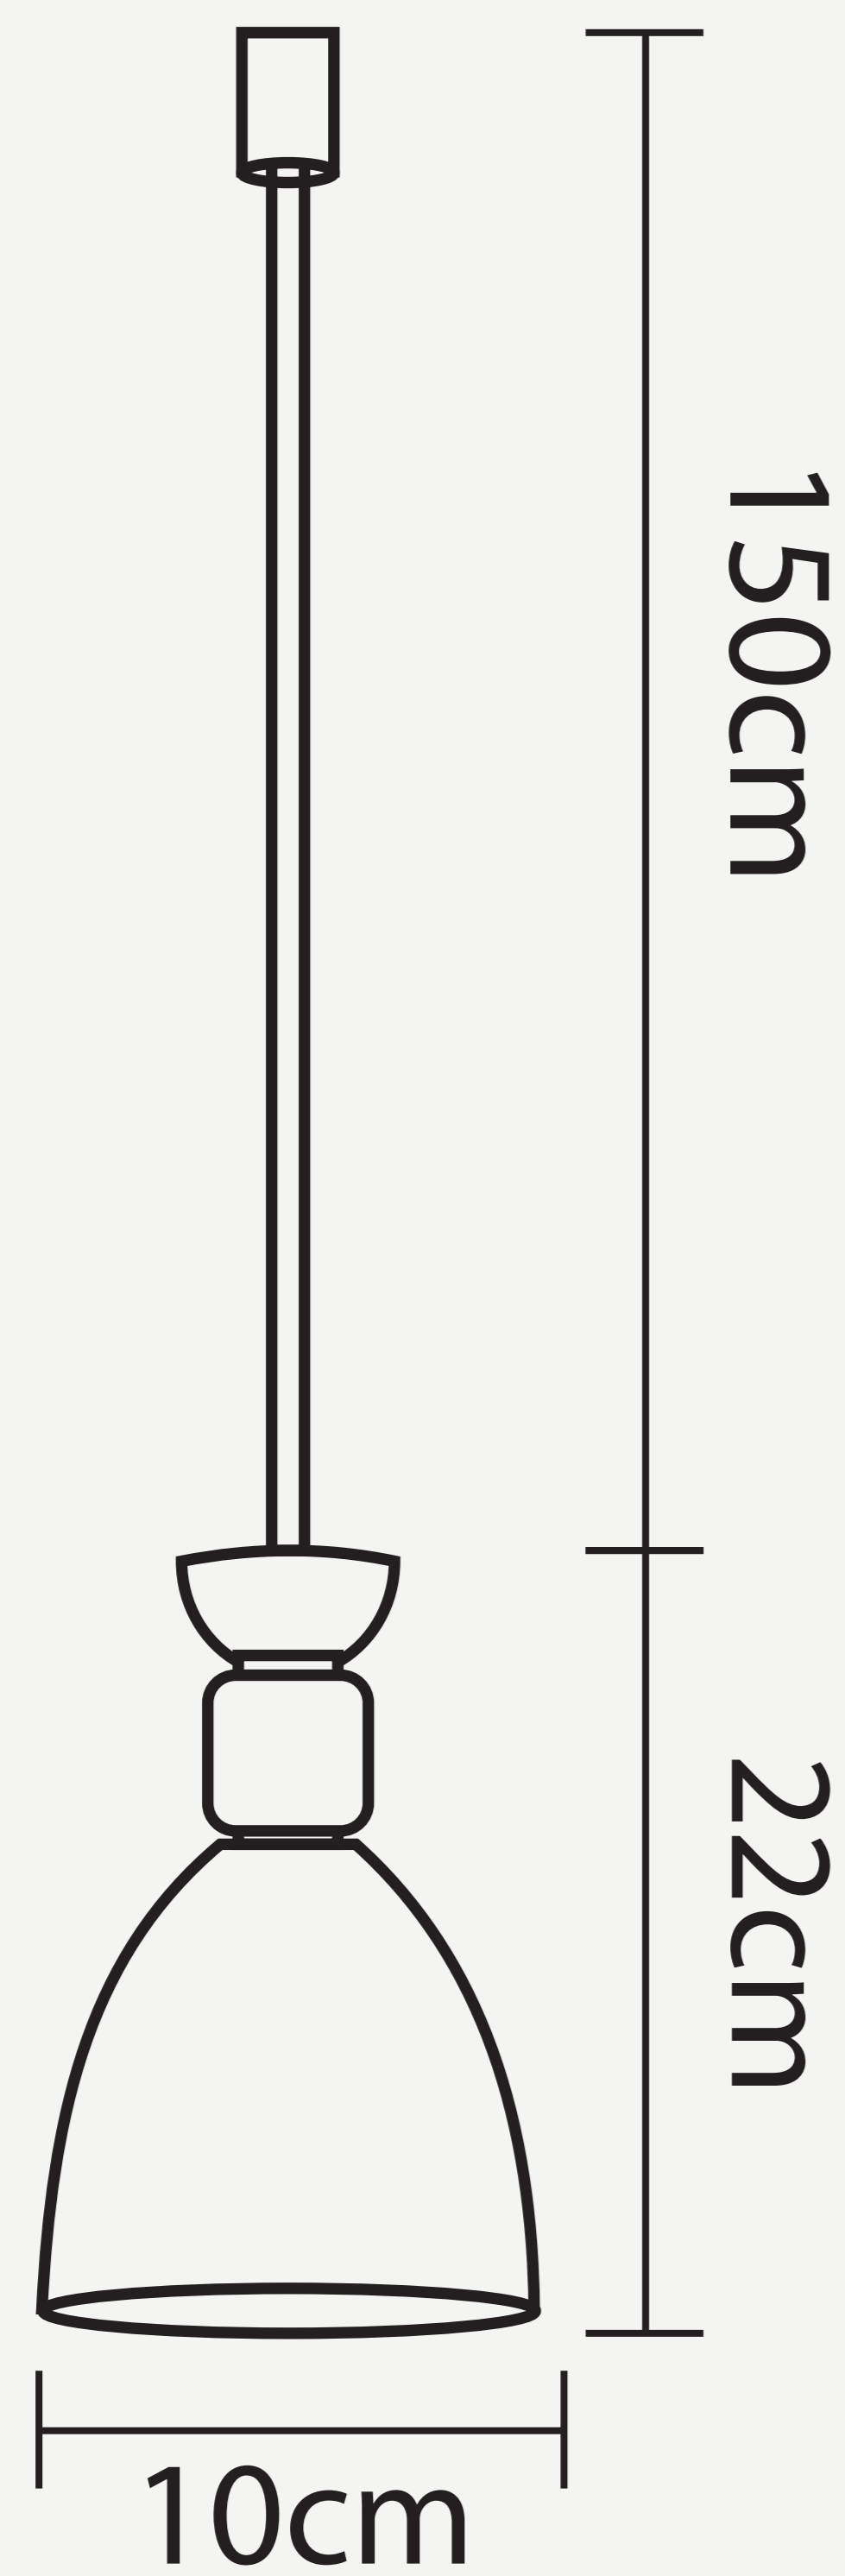

OSLO PENDENT LAMP

L O D A M E R

OSLO PENDENT LAMP

L O D A M E R

Power source :	AC
Finish :	Iron
Material (s) :	Aluminum
Body Color :	White / Green / Gray
Body Style :	Stright 3 Head/ Round 3 Head
Number of light sources :	1
Light source :	LED bulbs
Light source :	E27
Lighting Area :	3-5square meters
Voltage :	110~240 V
Is Dimmable :	No
Cord :	(Customable)
Size :	D10xH22cm