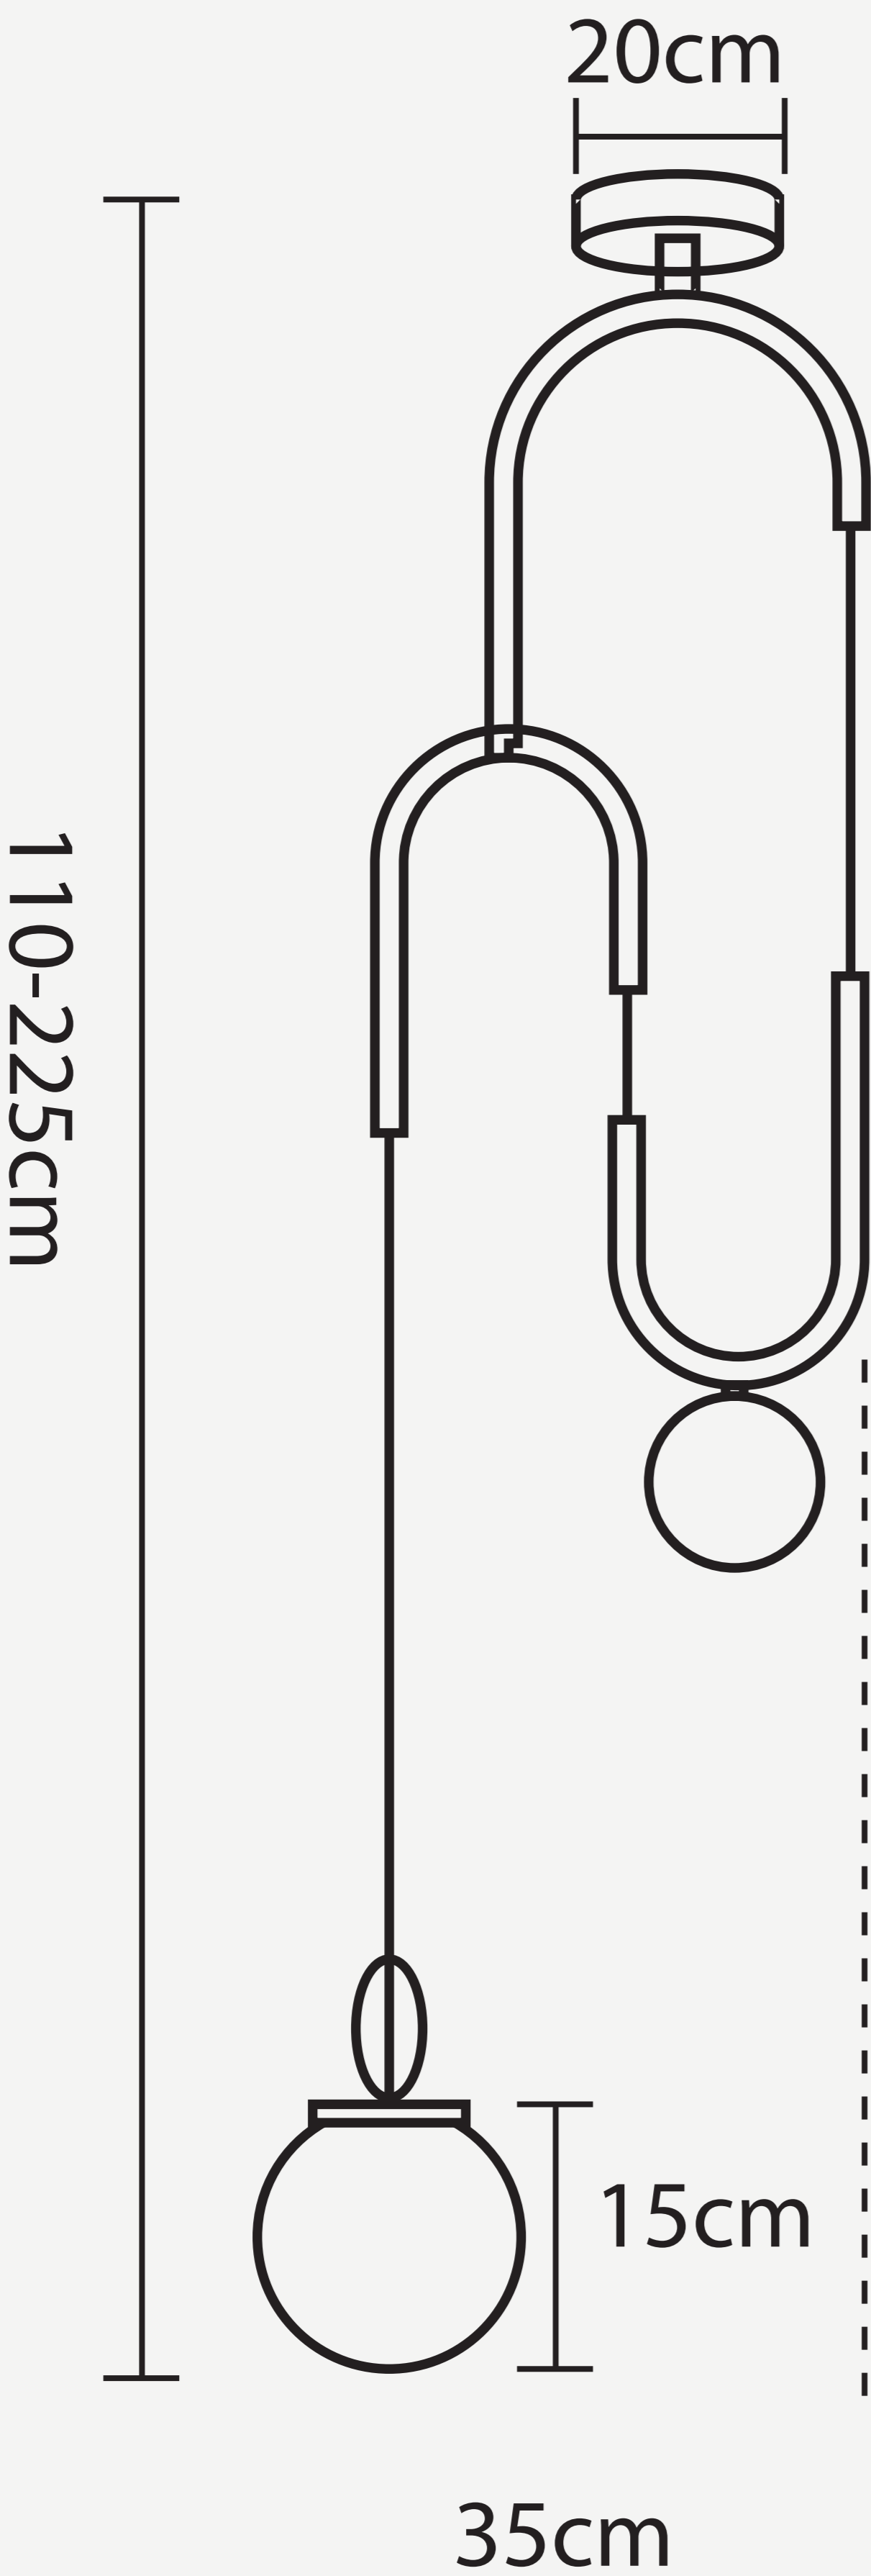

**OPAL GLASS GLOBE
PENDANT LAMP**

L O D A M E R

**OPAL GLASS GLOBE
PENDANT LAMP**

L O D A M E R

Power source :	AC
Finish :	Iron
Material (s) :	Metal+Glass
Glass Color:	White
Body Style :	Pendent lamp
Body Color :	Black + Gold
Number of light sources :	1
Light source :	LED bulbs
Light source :	e27
Lighting Area :	5-10square meters
Voltage :	110~240 V
Is Dimmable :	No
Cord :	150cm(Customable)
Size :	D35cm x H(110-200)CM [Adjustable]