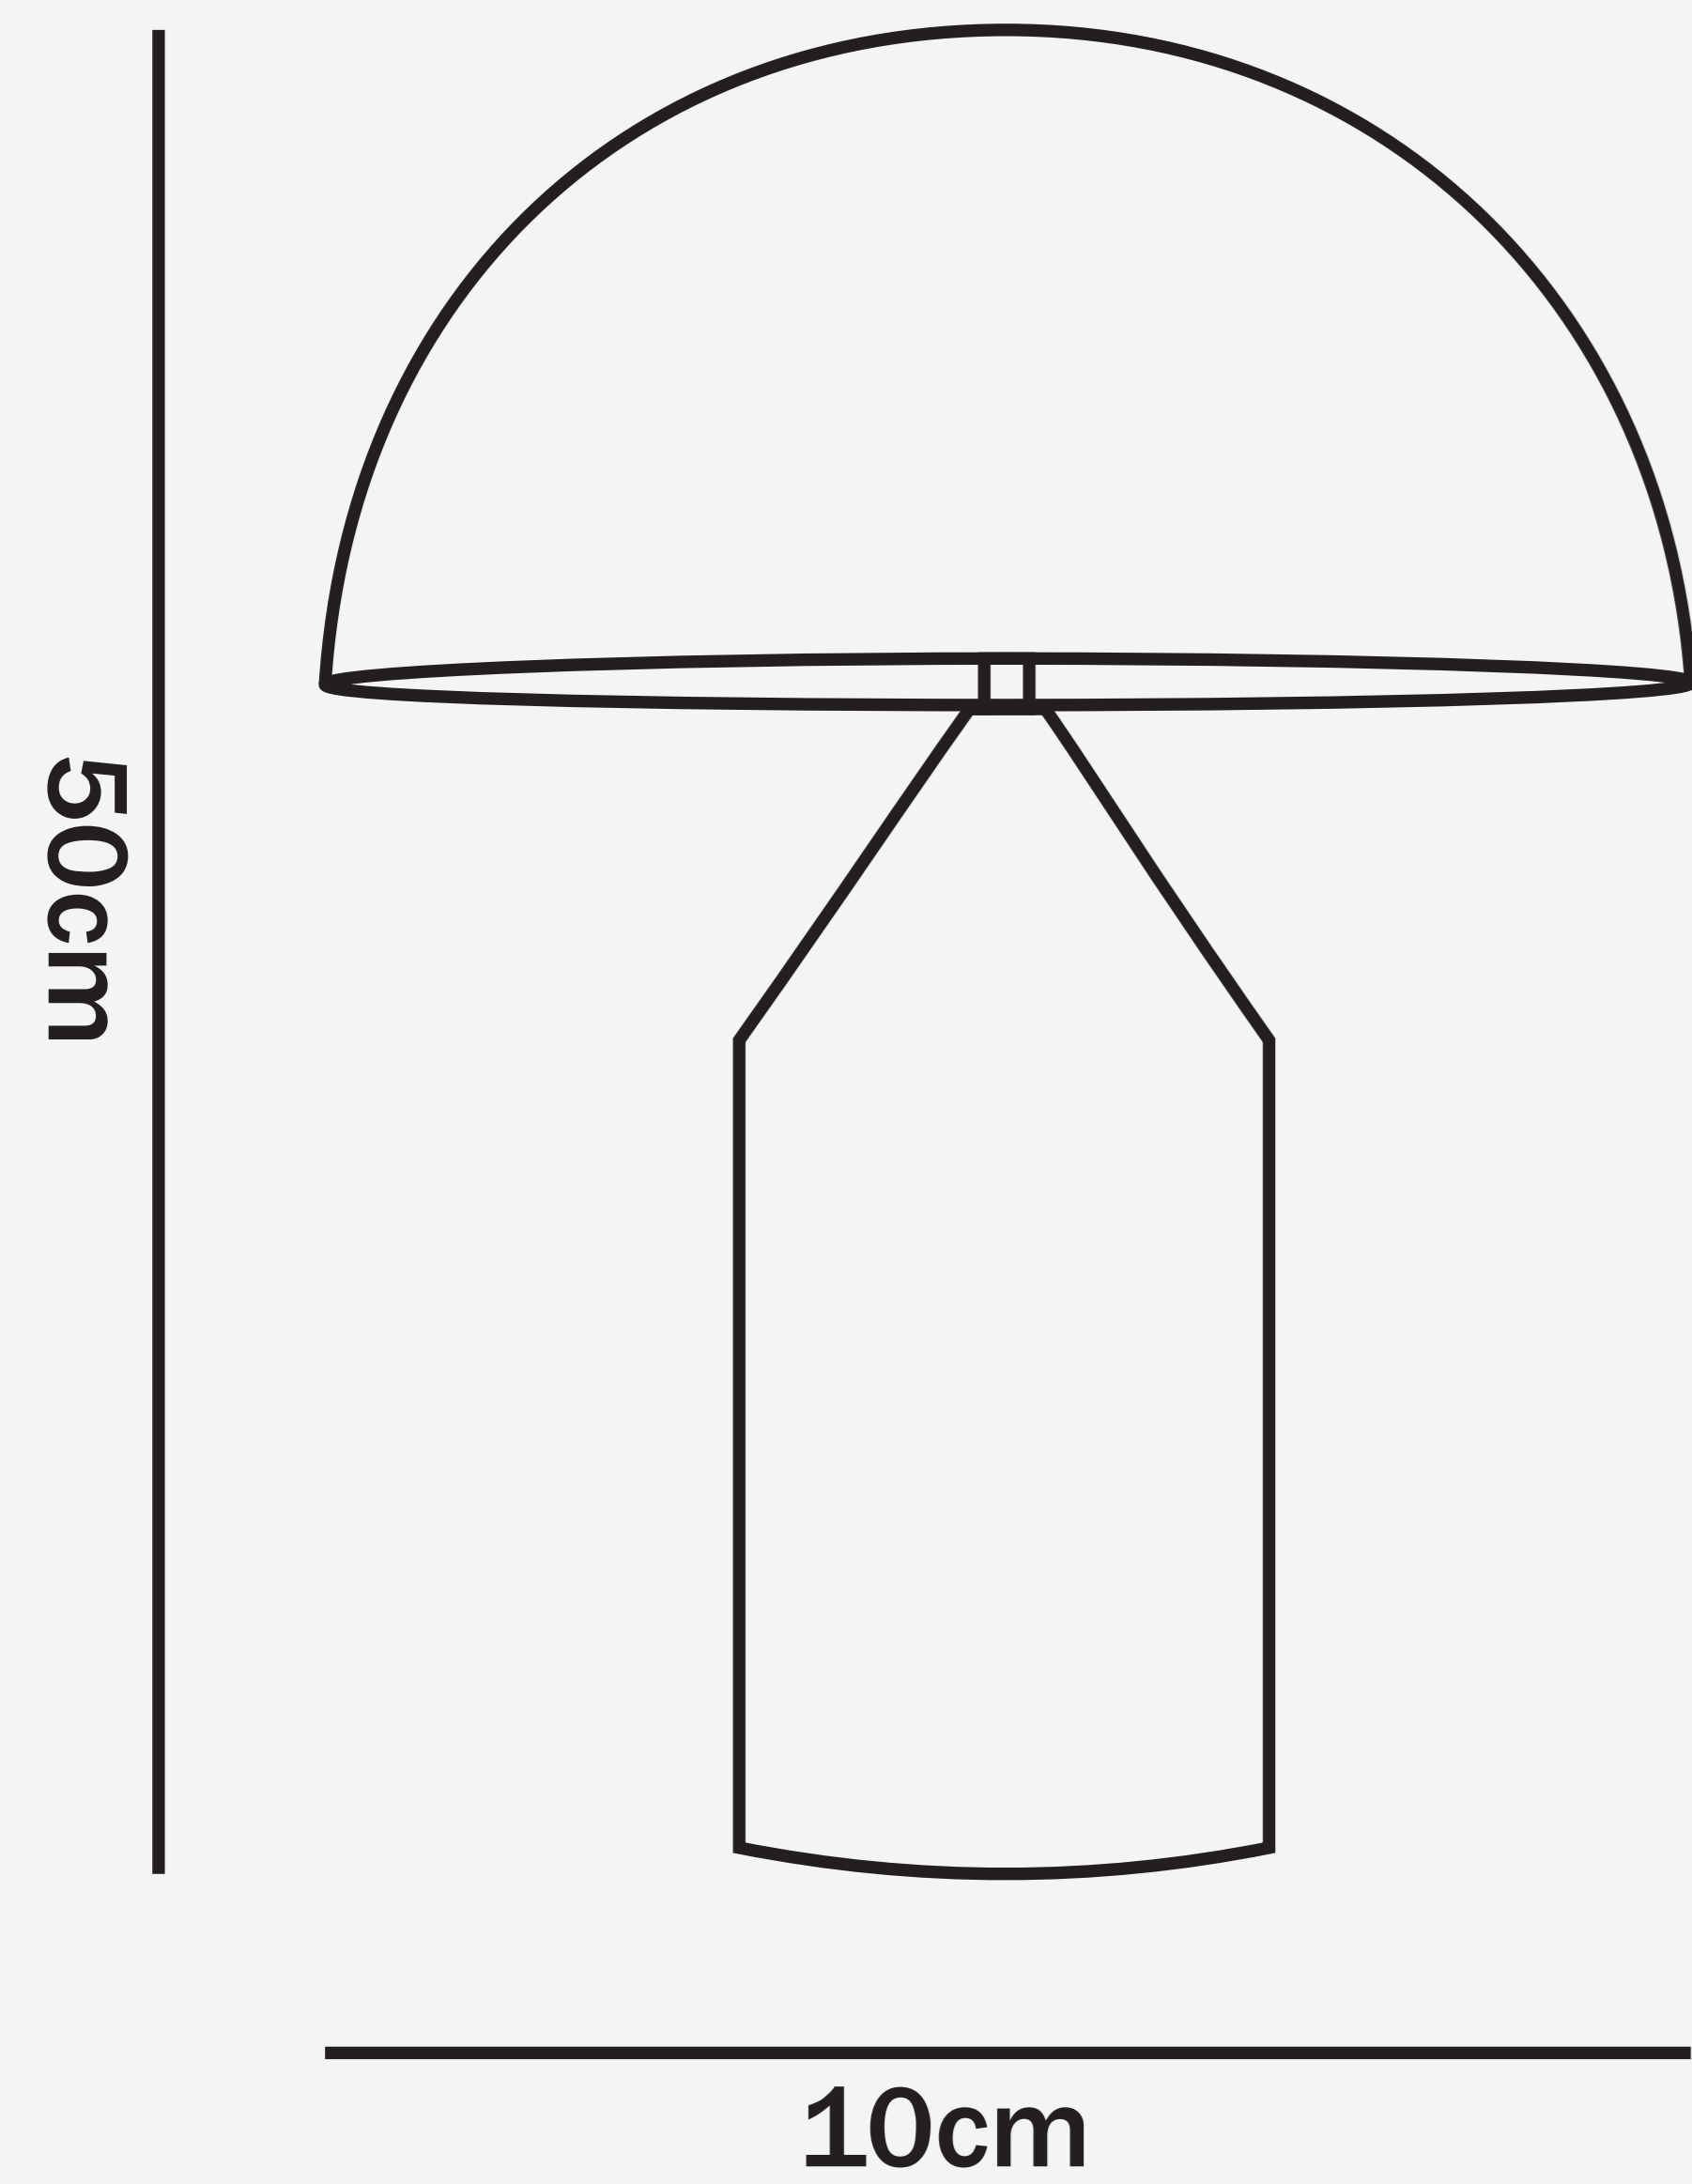

**OLUCE ATOLLO BY VICO
MAGISTRETTI**

L O D A M E R

**OLUCE ATOLLO BY VICO
MAGISTRETTI**

L O D A M E R

| | |
|---------------------|----------------------------|
| Switch Type : | Knob switch |
| Voltage : | 110~220 V |
| Body Color : | Black/Gold/White |
| Is Dimmable : | No |
| CRI : | 80 |
| Color Temperature : | 3000k |
| Weight : | Large 4.5kg Small 3.5kg |
| Size : | Size : D10xH35cm/D10xH50cm |

| | |
|----------------|--------------|
| Power source : | AC |
| Shade type : | Iron |
| Material (s) : | Metal+Marble |
| Light source : | LED bulbs |
| Light Source : | E27 |