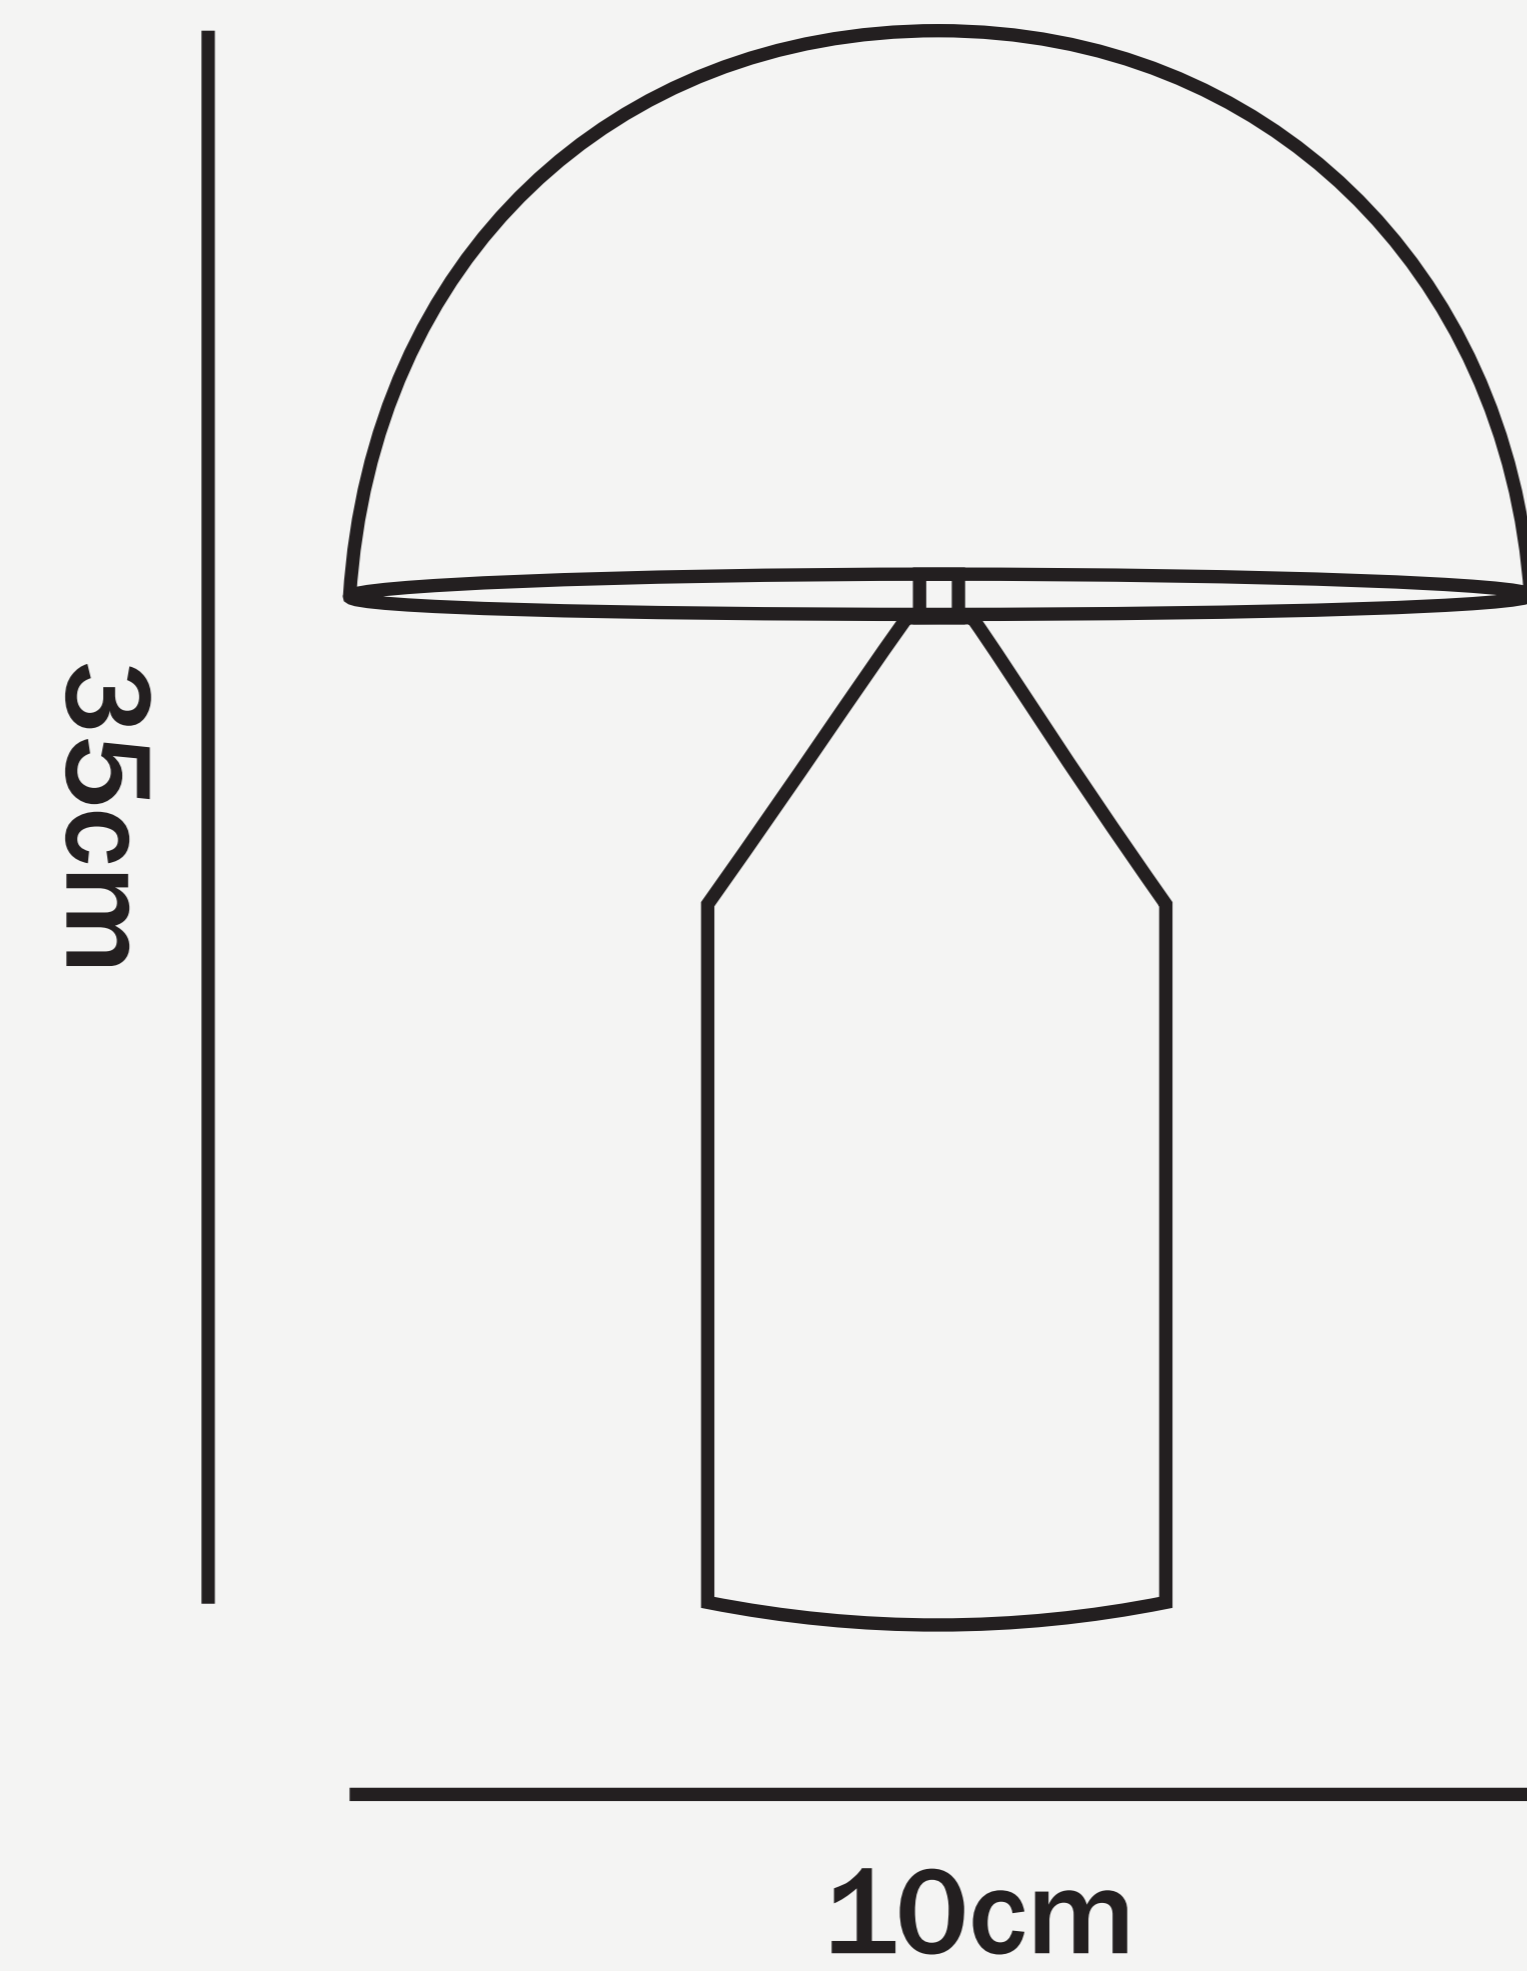

**OLUCE ATOLLO BY VICO
MAGISTRETTI**

L O D A M E R

**OLUCE ATOLLO BY VICO
MAGISTRETTI**

L O D A M E R

| | |
|---------------------|----------------------------|
| Switch Type : | Knob switch |
| Voltage : | 110~220 V |
| Body Color : | Black/Gold/White |
| Is Dimmable : | No |
| CRI : | 80 |
| Color Temperature : | 3000k |
| Weight : | Large 4.5kg Small 3.5kg |
| Size : | Size : D10xH35cm/D10xH50cm |

| | |
|----------------|--------------|
| Power source : | AC |
| Shade type : | Iron |
| Material (s) : | Metal+Marble |
| Light source : | LED bulbs |
| Light Source : | E27 |