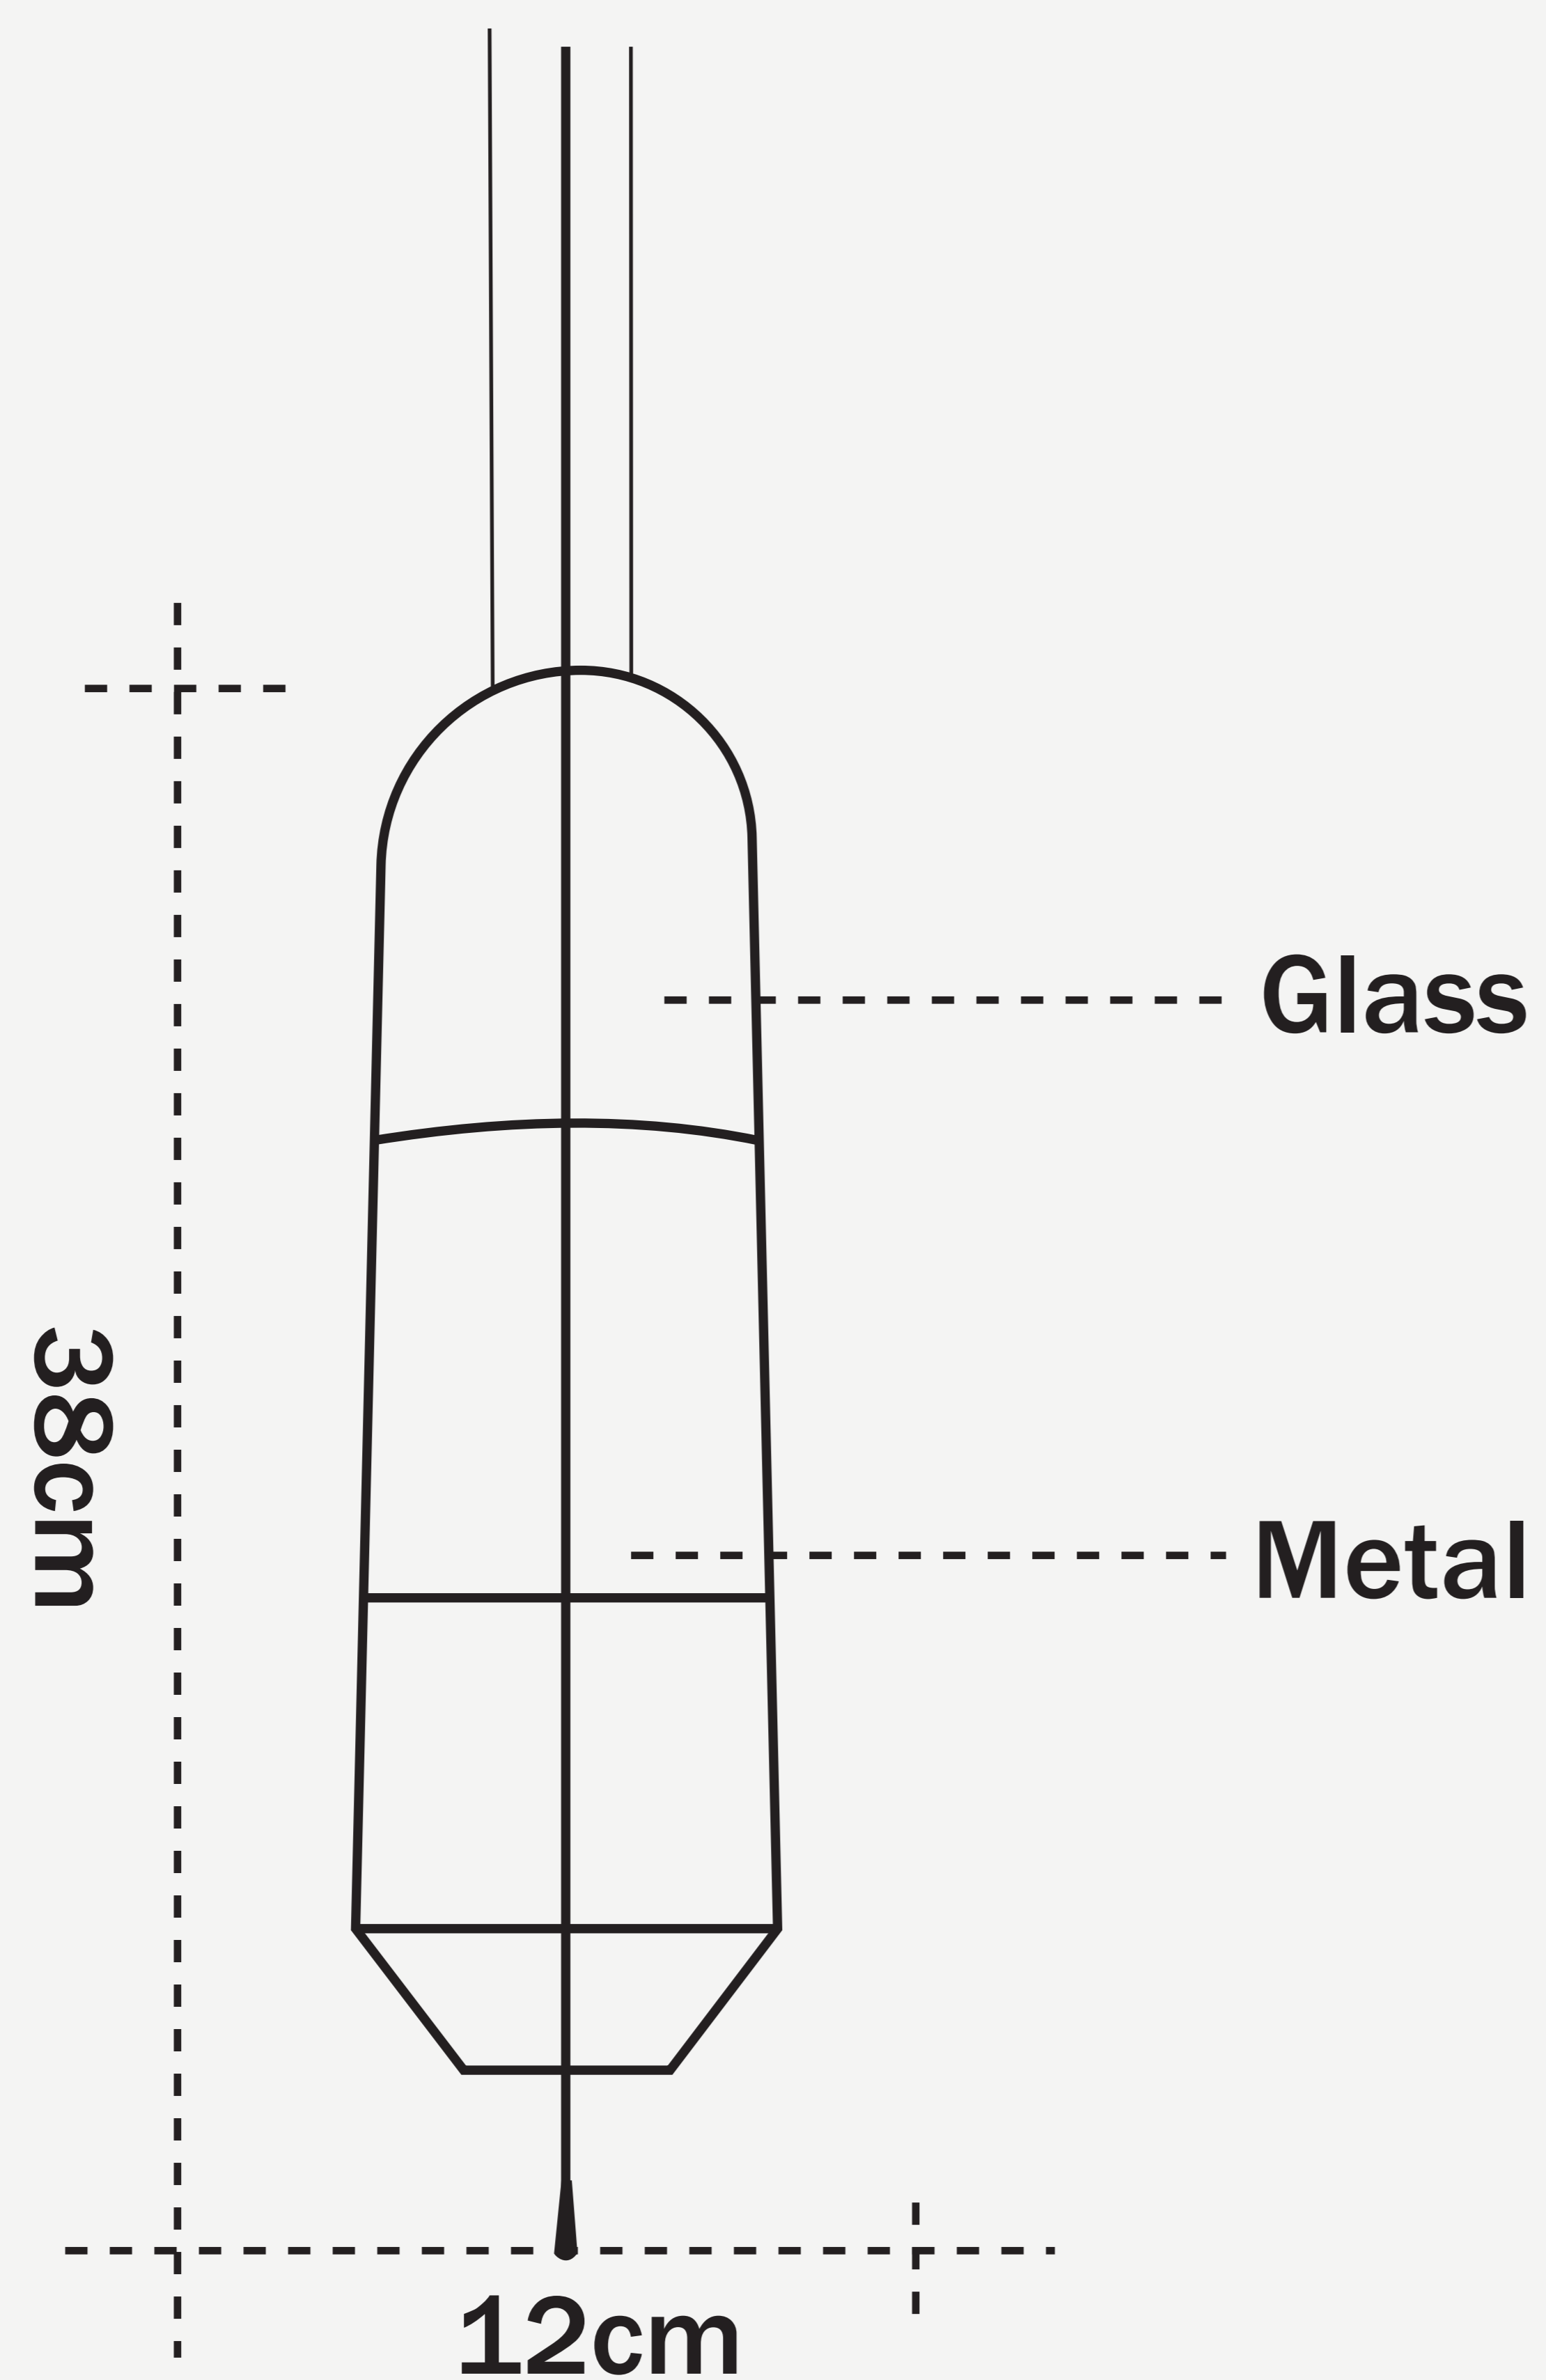

OLAVA PENDANT LAMP

L O D A M E R

OLAVA PENDANT LAMP

L O D A M E R

Finish :	Iron
Power source :	AC
Material (s) :	Iron+Glass
Light source :	LED bulbs
Light Source :	E27
Number of light sources :	One
The Length of Cord :	150cm
Lighting zone :	5-10m ²
Is Dimmable :	No
Glass Color:	Smoky Gray/Amber/Clear
Emitting Color:	Cold White / Warm White
Size:	D120xH380cm