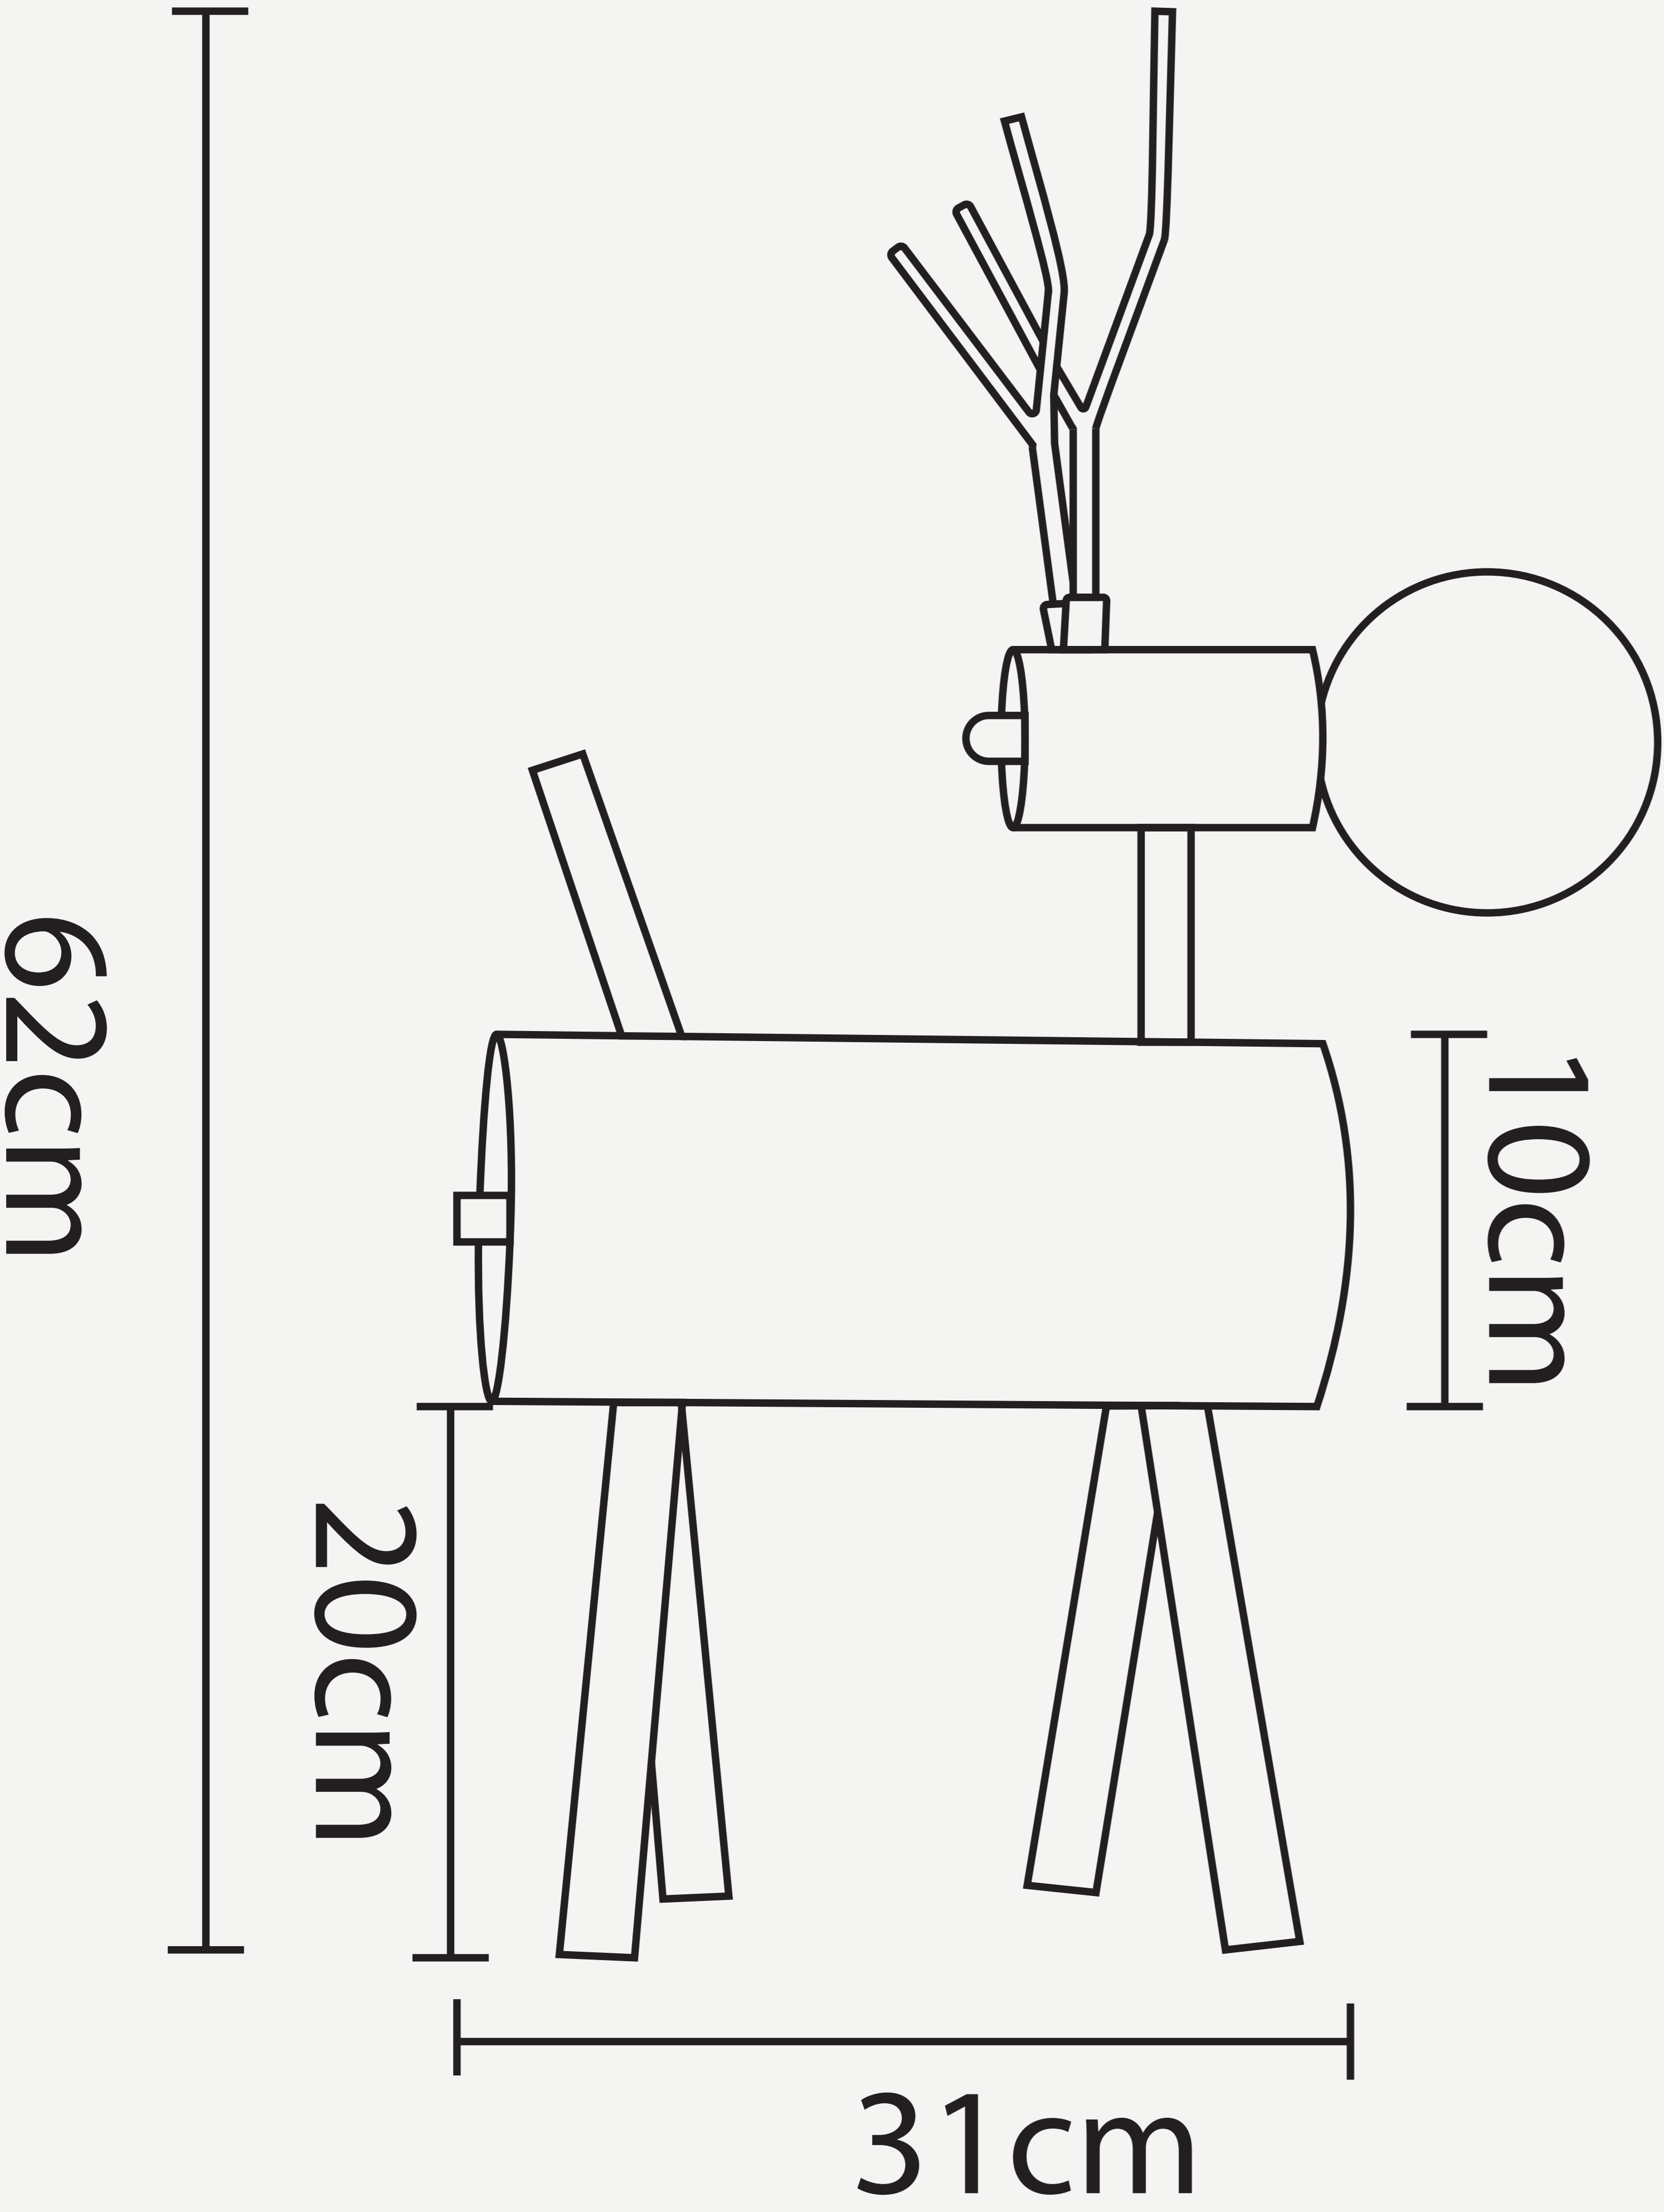

OH DEER TABLE LAMP

L O D A M E R

# OH DEER TABLE LAMP

# L O D A M E R

- Power source: AC
- Voltage : 90-260V
- Finish: Iron
- Switch type: Knob switch
- Light source: LED bulbs
- Material (s) : Metal
- Body Material: Iron