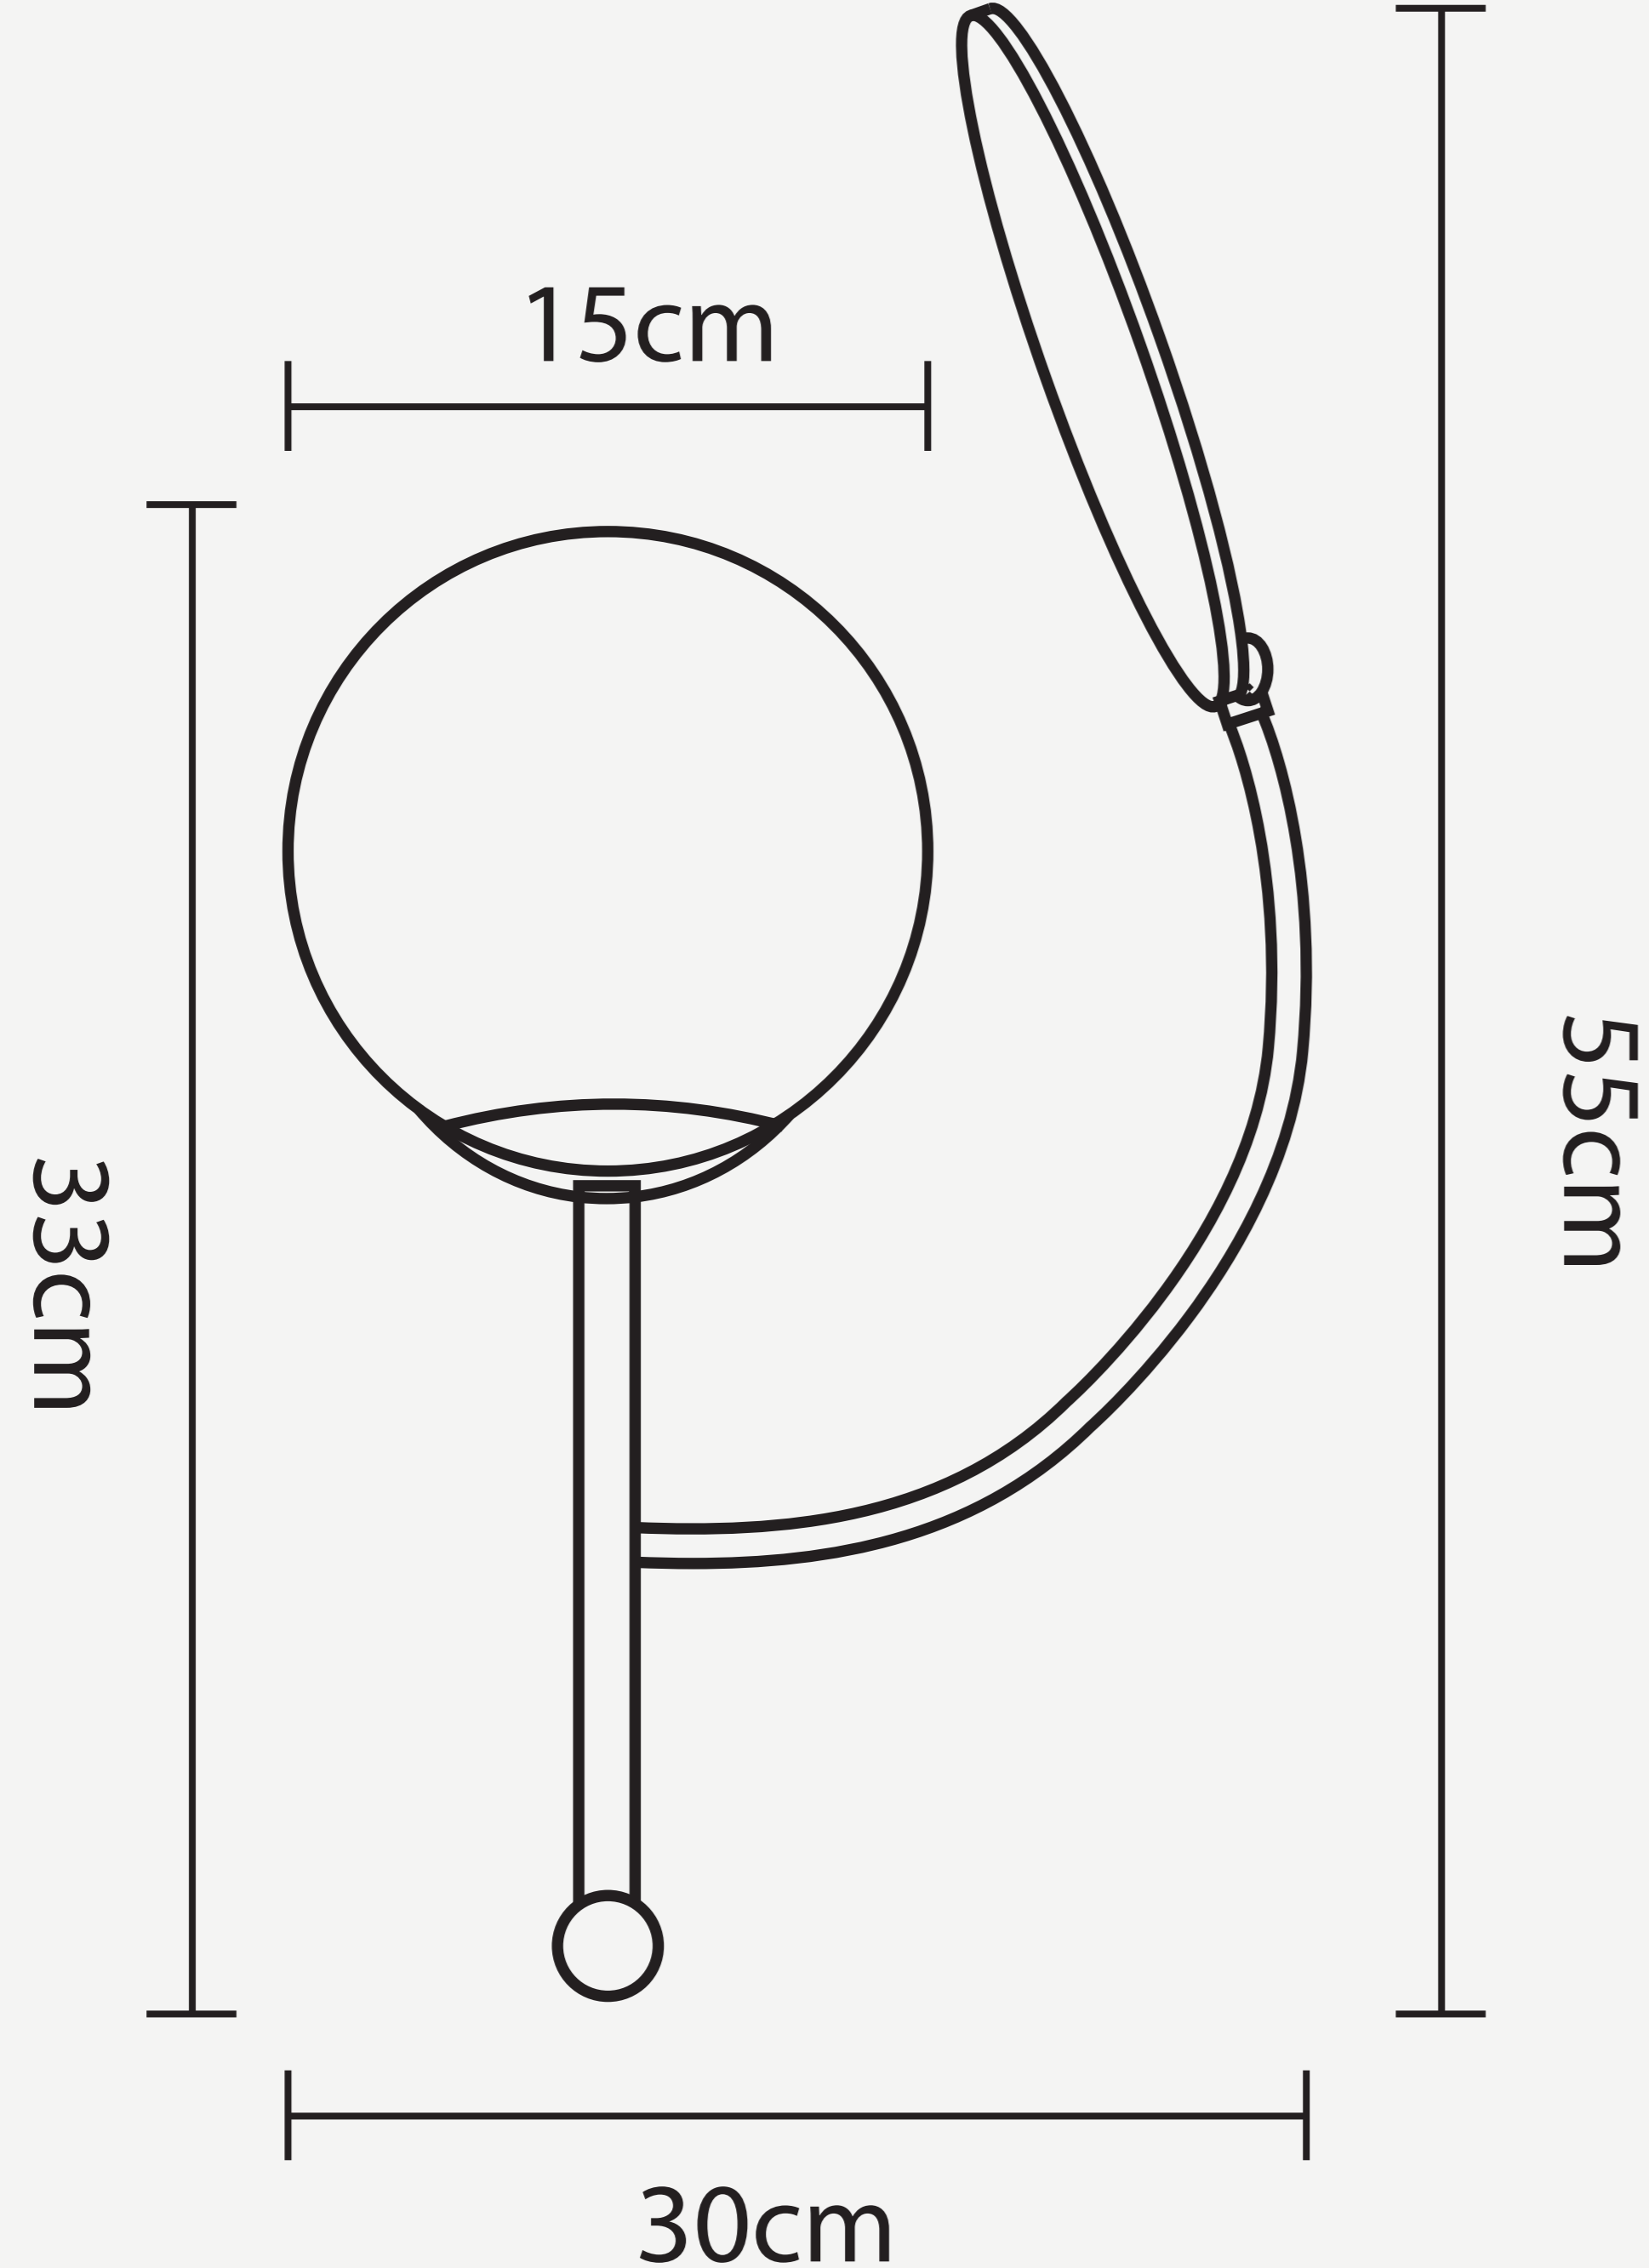

**NORDIC WALL SCONCE WITH
A REFLECTOR**

L O D A M E R

NORDIC WALL SCONCE WITH A REFLECTOR

L O D A M E R

Power source :	AC
Material (s) :	Metal
Body Material :	Glass
Lampshade Color :	Gold / Black/ Blue
Glass Color:	White
Number of light sources :	1
Light source :	LED bulbs
Light source :	G9
Lighting Area :	3-5square meters
Voltage :	90~220V
Is Dimmable :	No
Size :	D30xH33cm