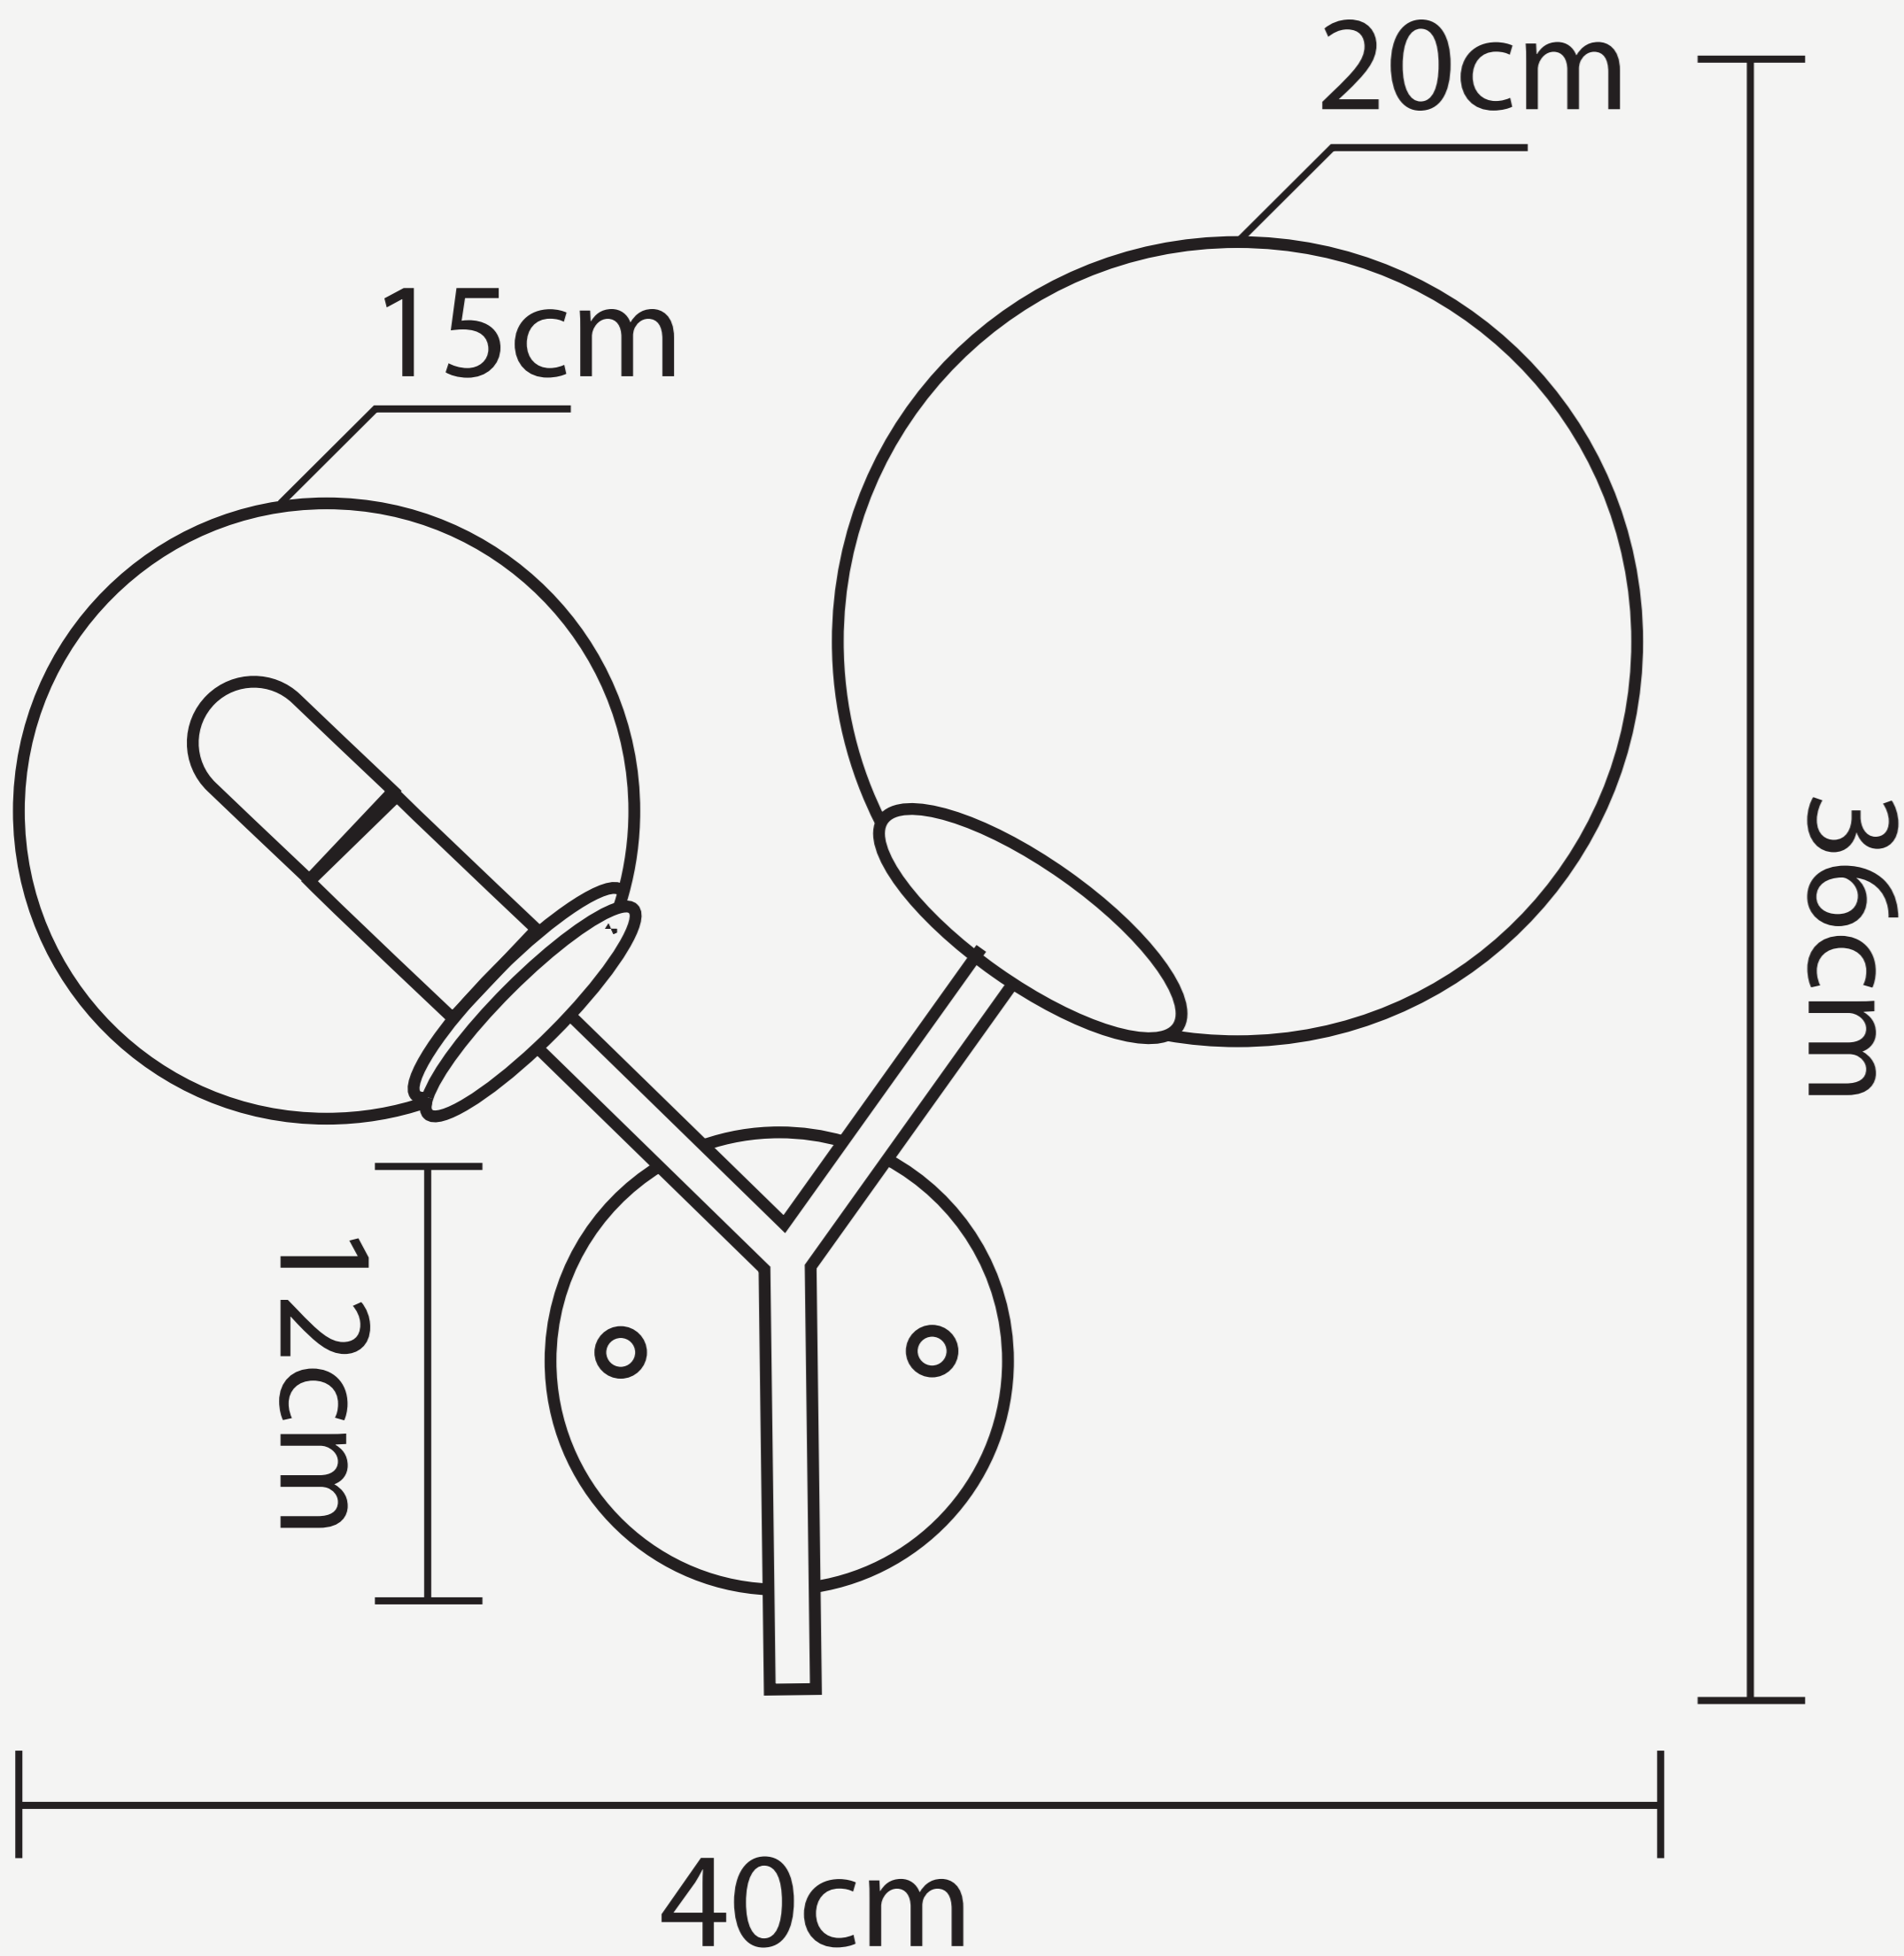

**NORDIC SMOKE AND WHITE  
GLASS WALL LAMP**

**L O D A M E R**

# NORDIC SMOKE AND WHITE GLASS WALL LAMP

# L O D A M E R

Power source :	AC
Material (s) :	Metal
Body Material :	Iron
Shade type :	Frosted Glass
Number of light sources :	2
Light source :	LED bulbs
Light source :	E14
Lighting Area :	5-10square meters
Voltage :	90~260V
Is Dimmable :	No
Size :	D40xH36cm