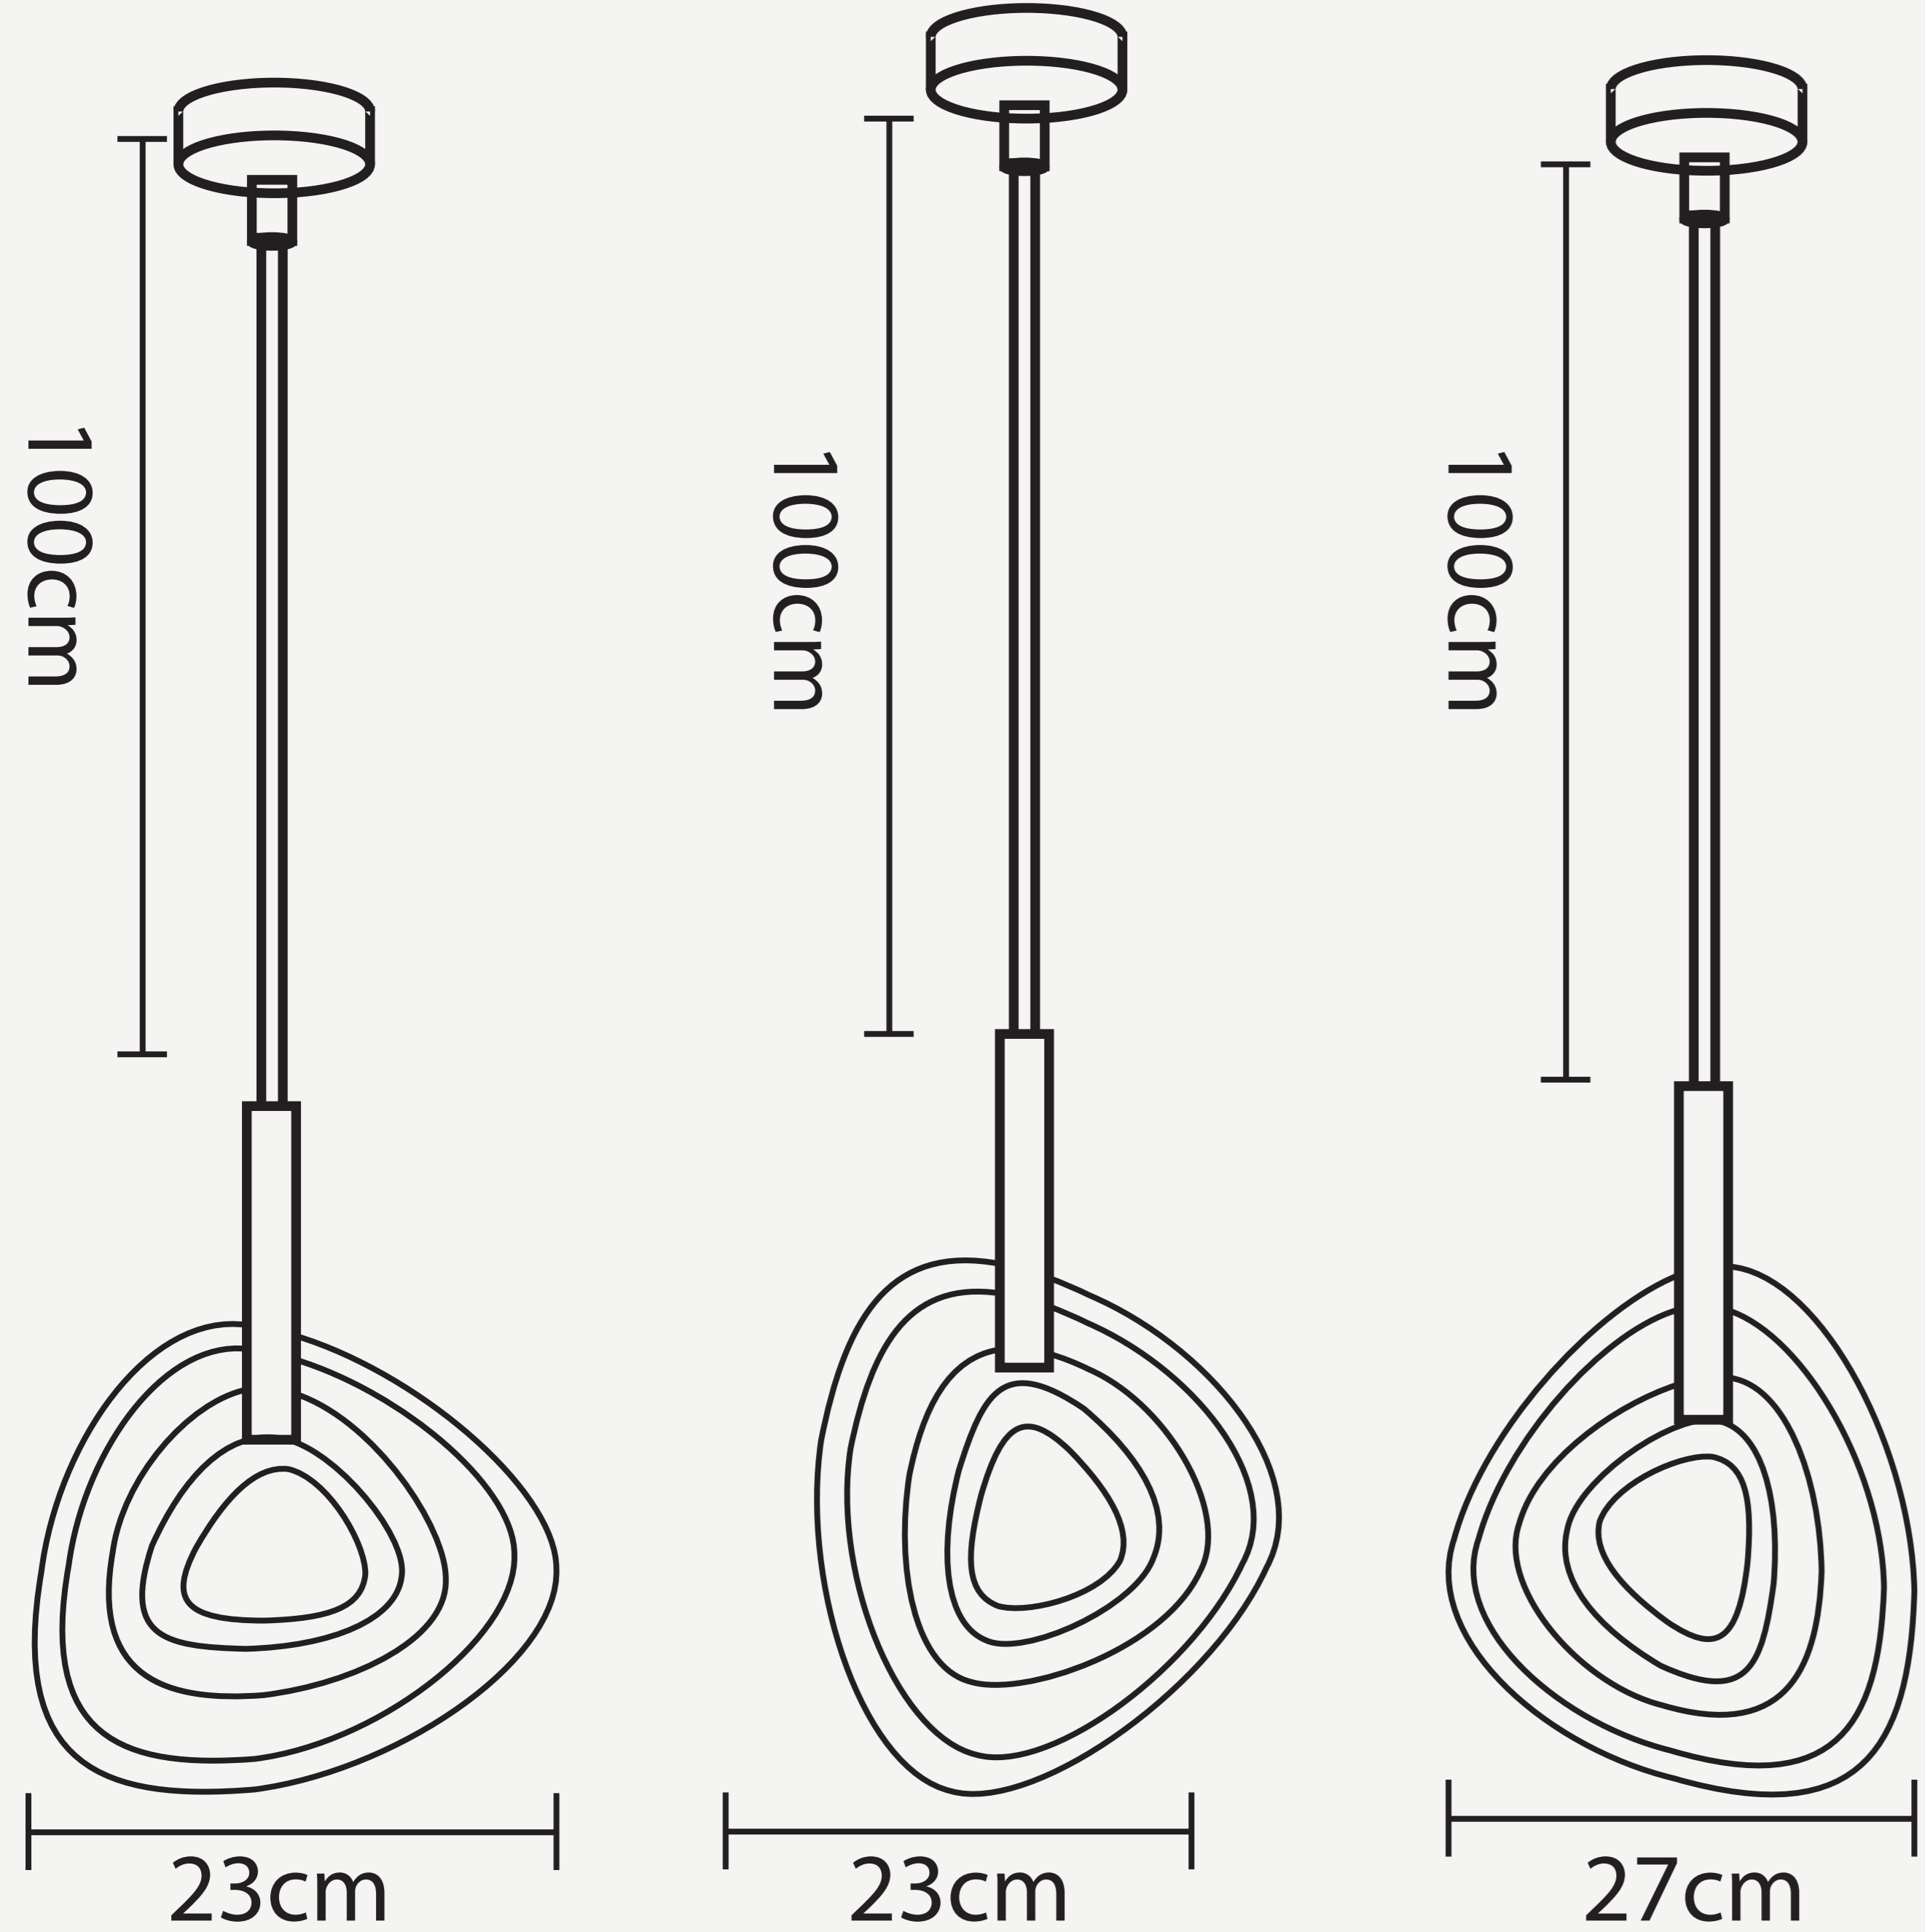

**NORDIC SINGLE ACRYLIC
PENDENT LAMP**

L O D A M E R

**NORDIC SINGLE ACRYLIC
PENDENT LAMP**

L O D A M E R

Power source :	AC
Finish :	Iron
Material (s) :	Metal+acrylic
Body Color :	White
Body Style :	Style A / Style B / Style C
Number of light sources :	1
Light source :	LED bulbs
Lighting Area :	5-10square meters
Voltage :	110~240 V
Is Dimmable :	No
Cord :	(Customable)
Size :	D23cm/D27cm