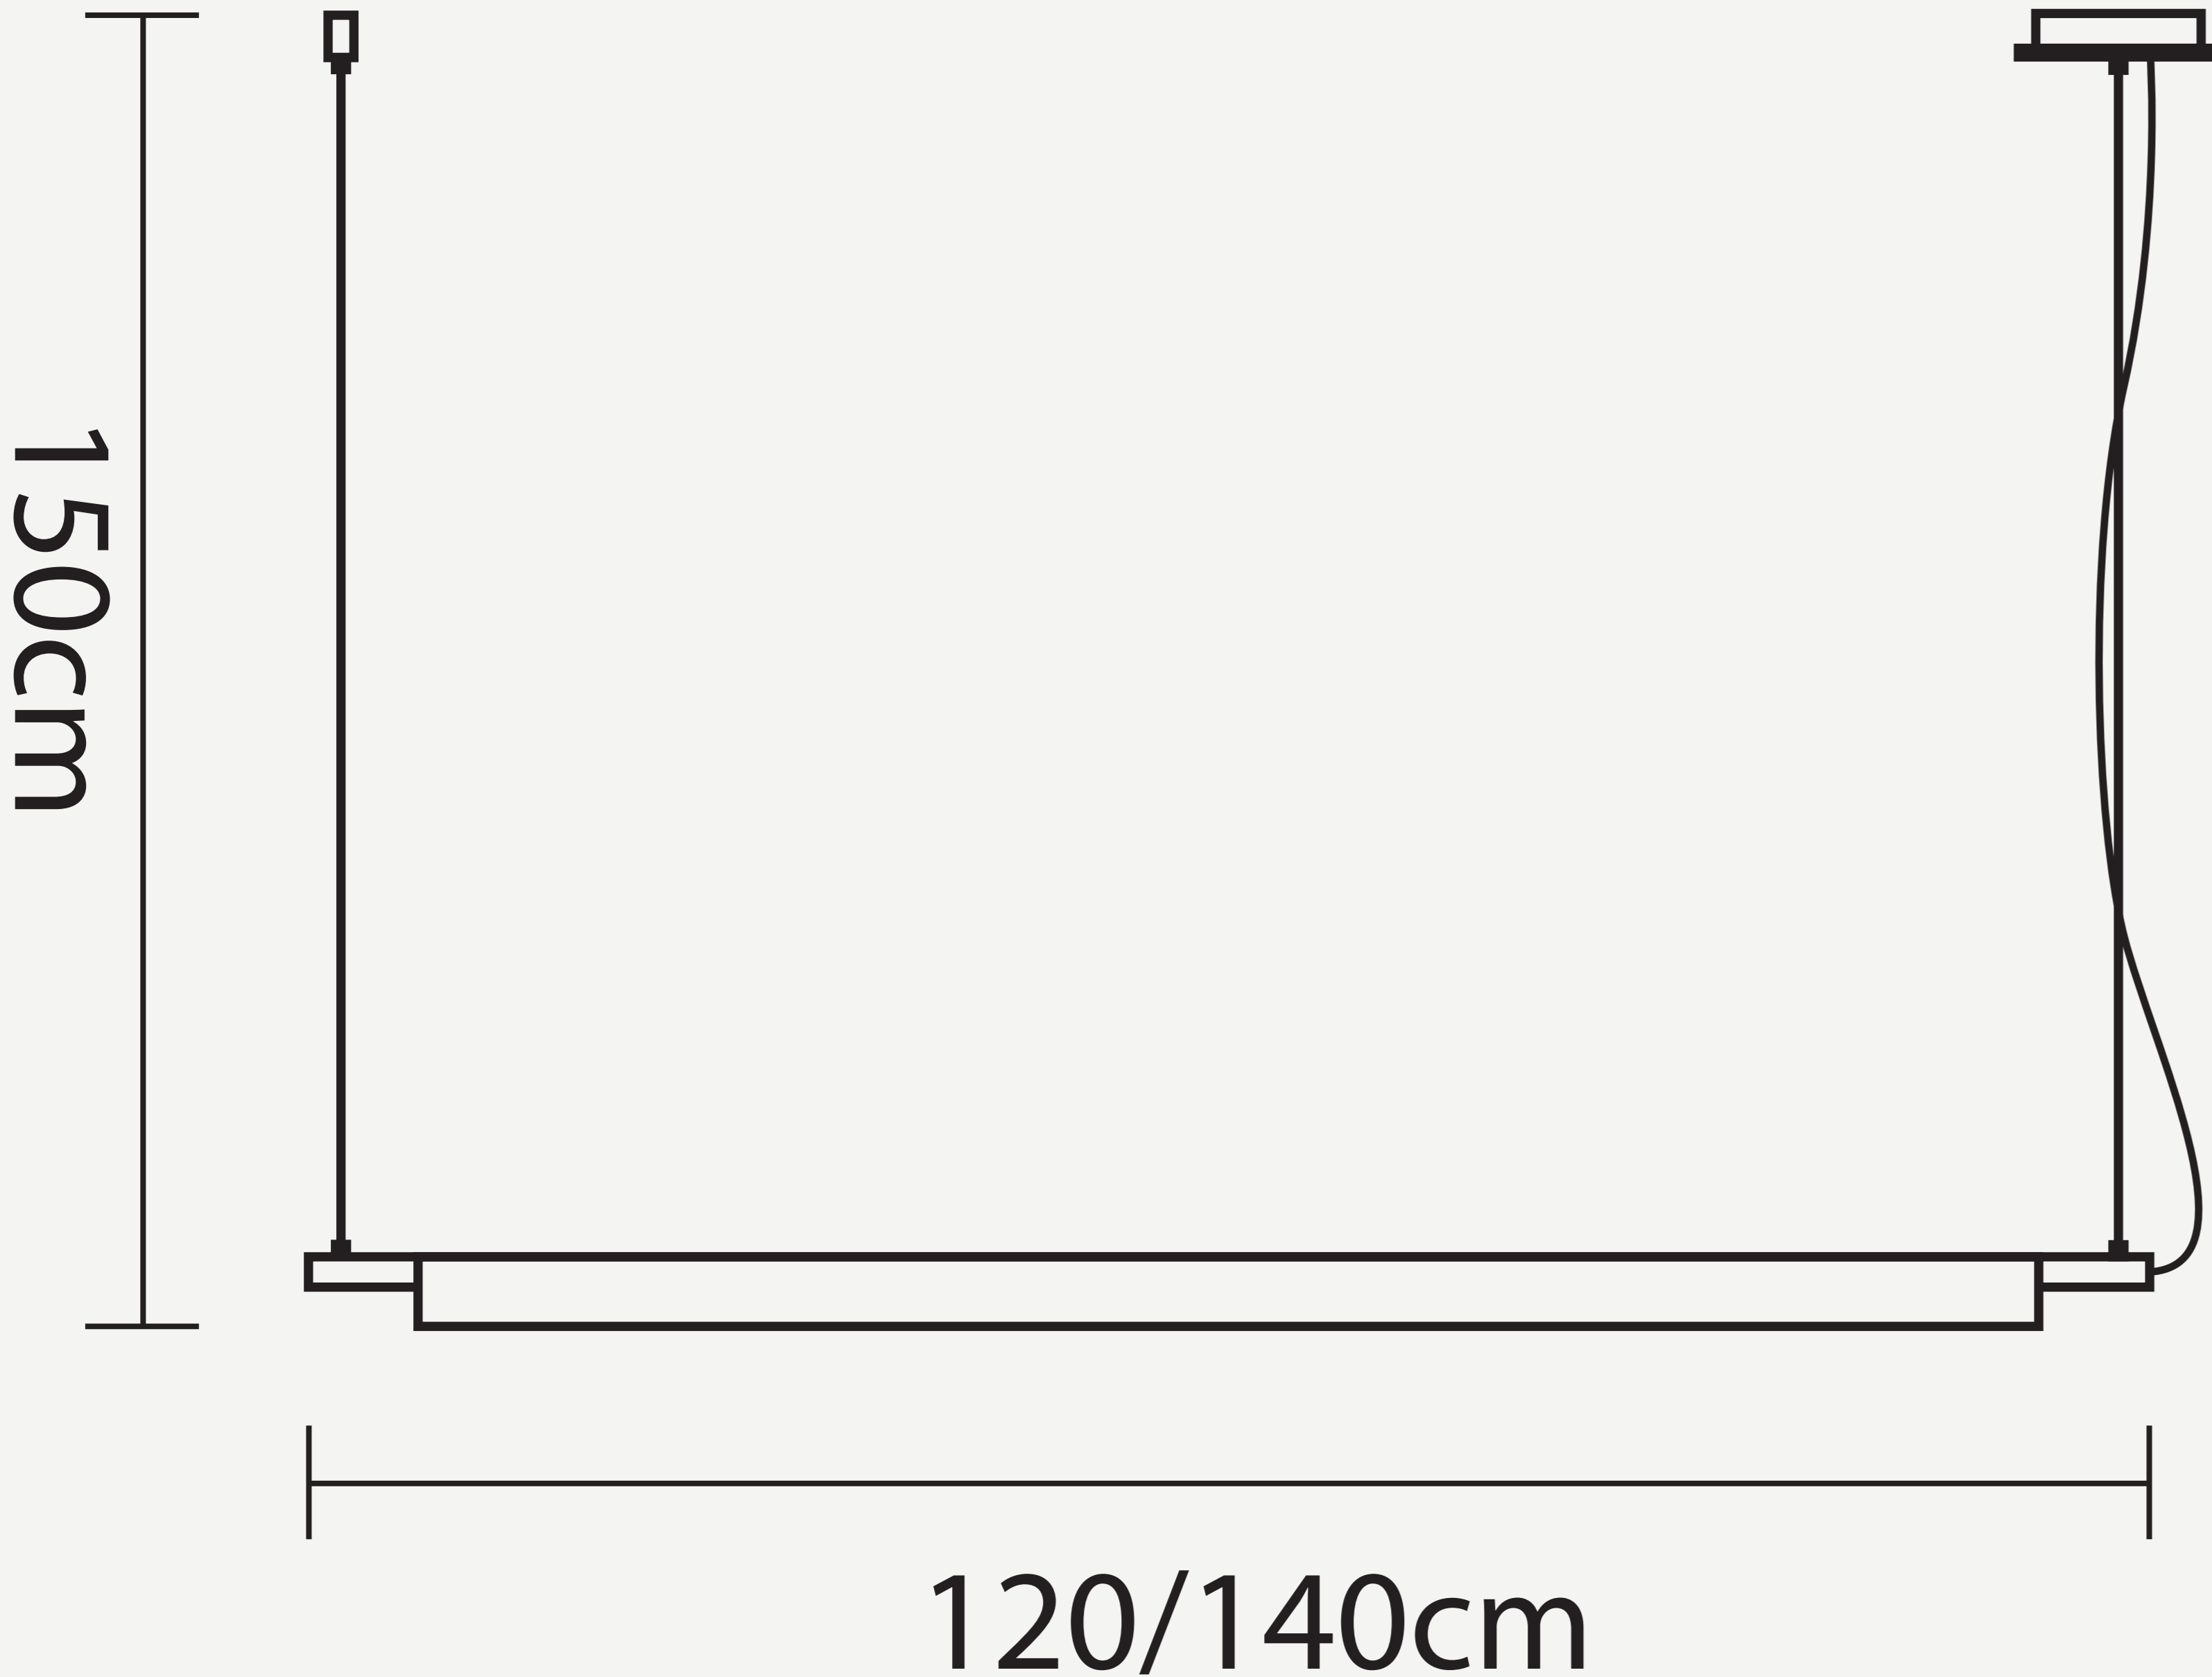

**NORDIC MINIMALIST LED
WOOD LAMP**

L O D A M E R

**NORDIC MINIMALIST LED
WOOD LAMP**

L O D A M E R

Power source :	AC
Finish :	Iron
Material (s) :	Metal
Metal Color:	Gold / Black
Number of light sources :	1
Light source :	LED bulbs
Lighting Area :	5-10square meters
Voltage :	110~240 V
Is Dimmable :	No
Cord :	(Customable)
Size :	L120 / L140cm