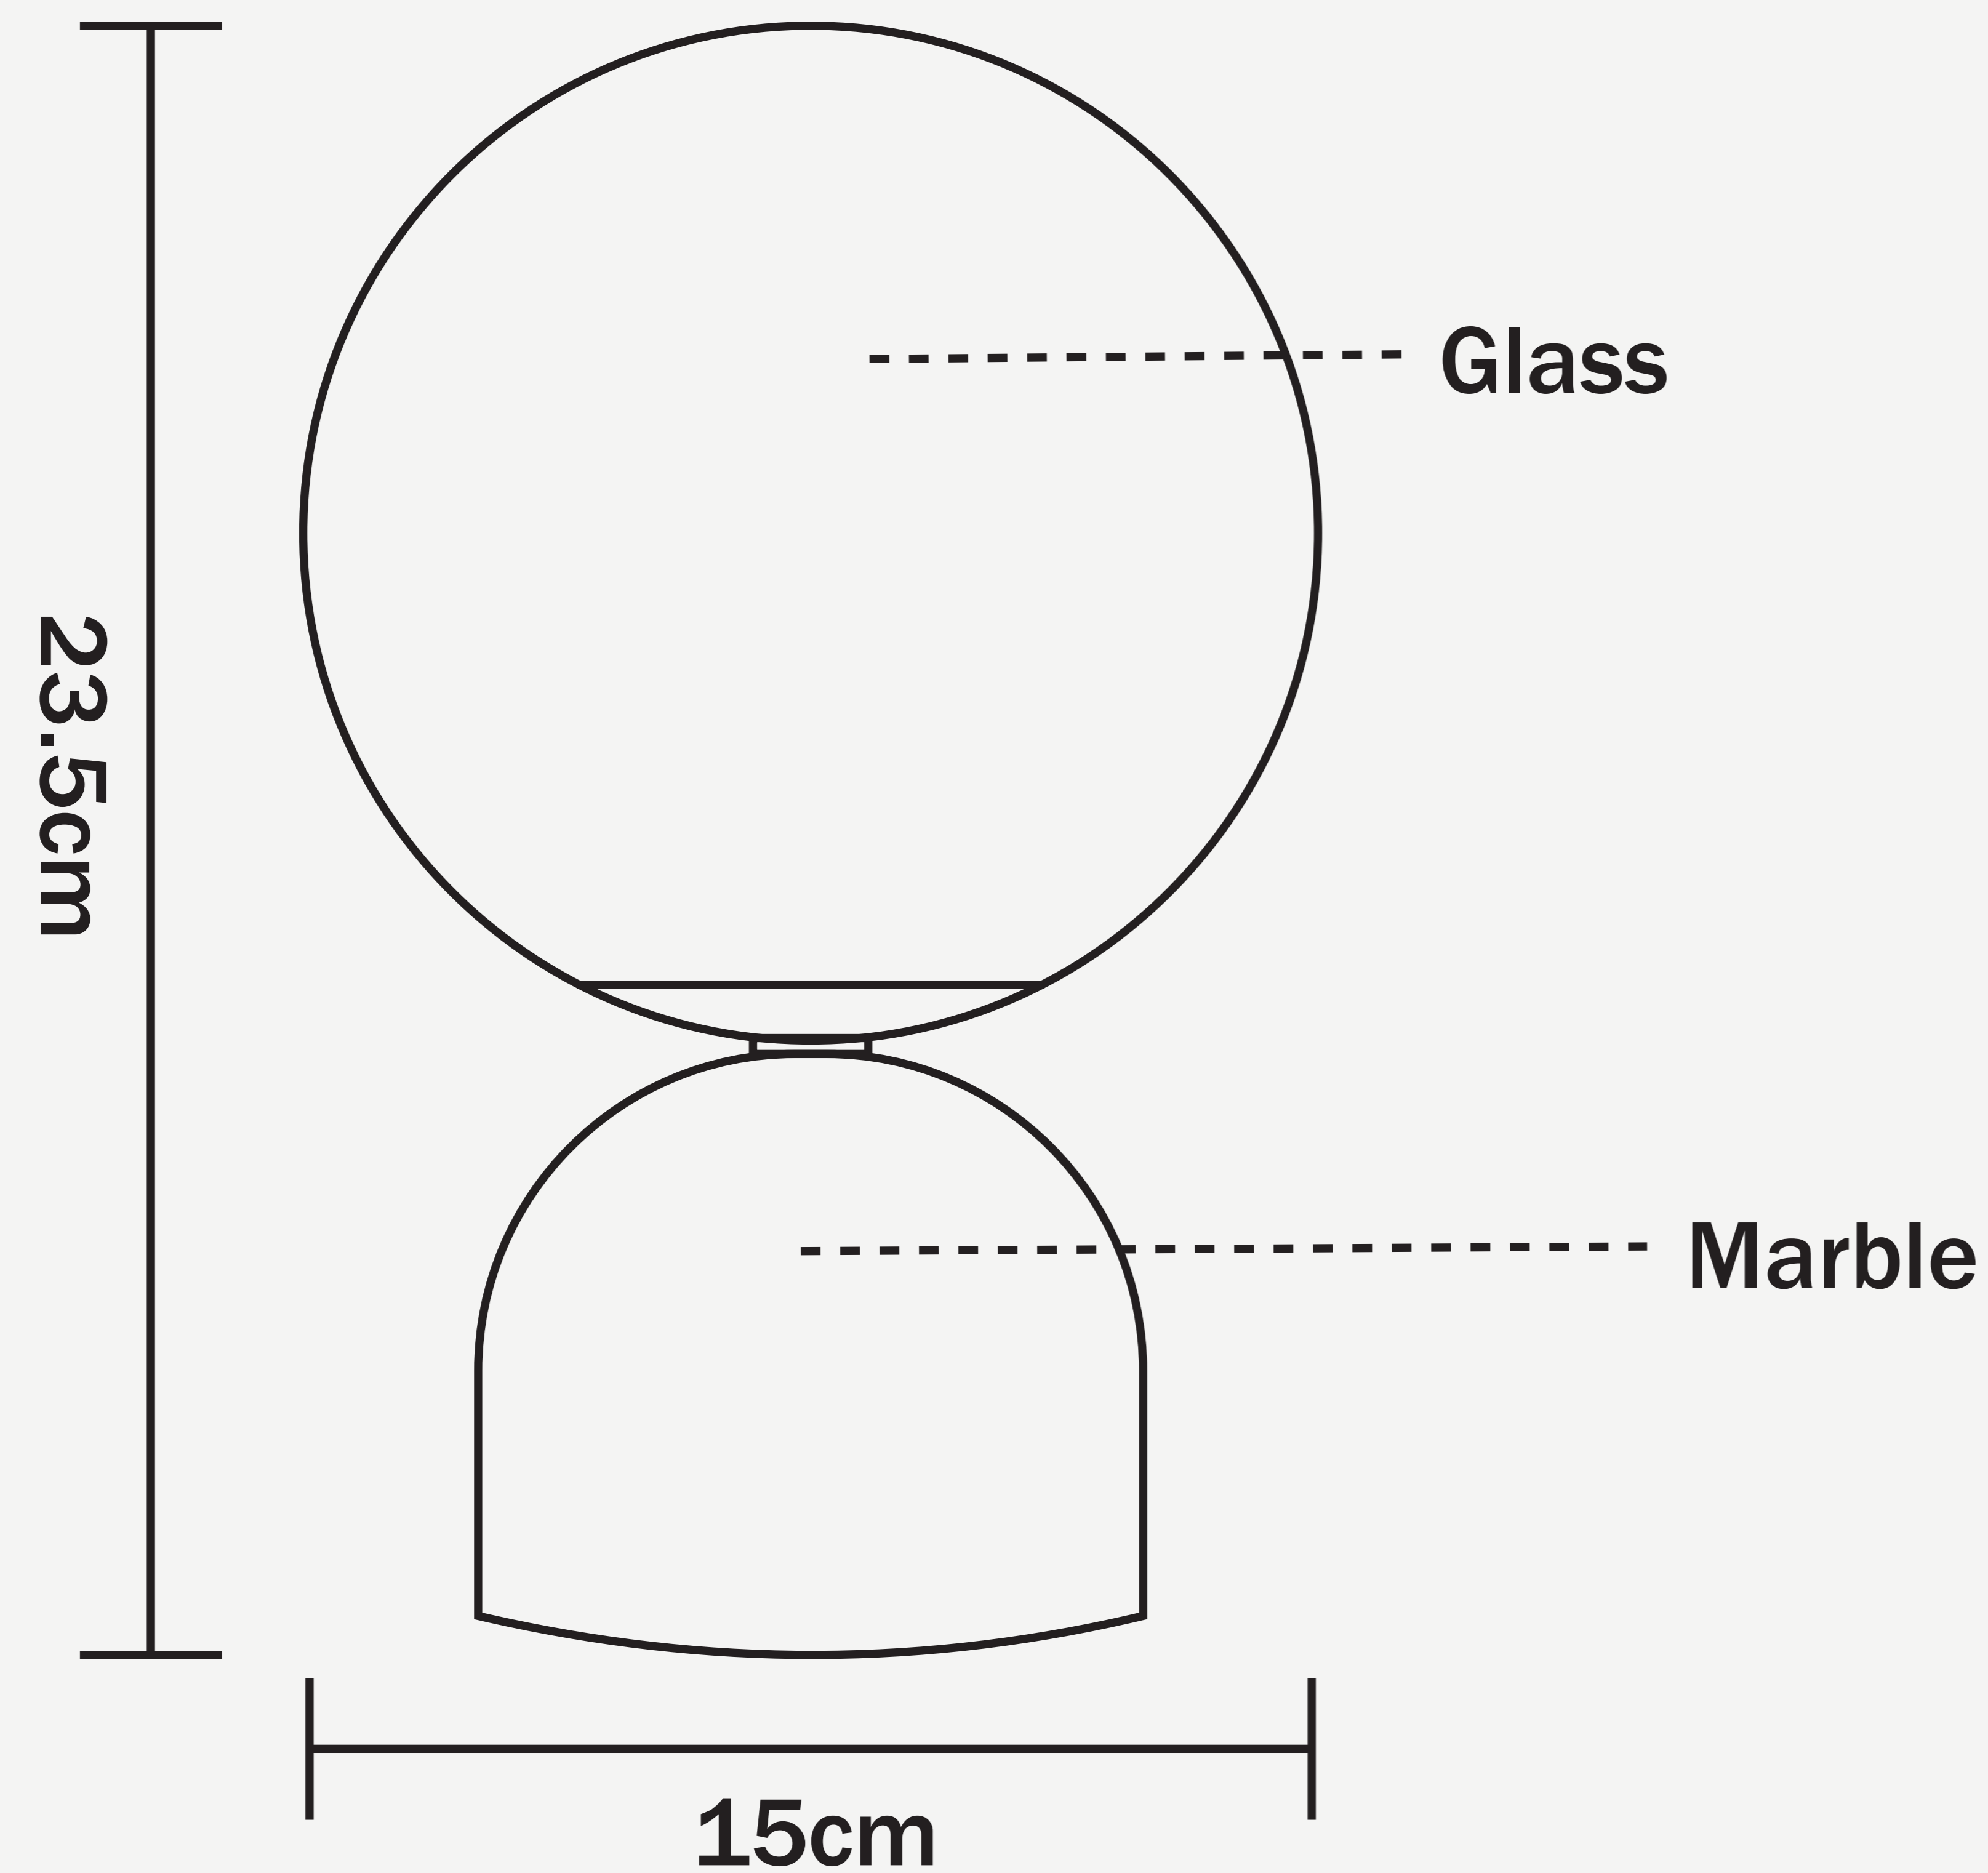

**NORDIC MARBLE TABLE
LAMP**

L O D A M E R

NORDIC MARBLE TABLE LAMP

L O D A M E R

Finish :	Iron
Power :	0-5 W
Material (s) :	Metal+Glass
Power source :	AC
Light source :	LED bulbs
Shade type :	Frosted glass
Glass Color:	White
Light Source:	E27
Size:	D15xH23.5cm
Is Dimmable:	No
Lampshade Color: W	White, Green & Black