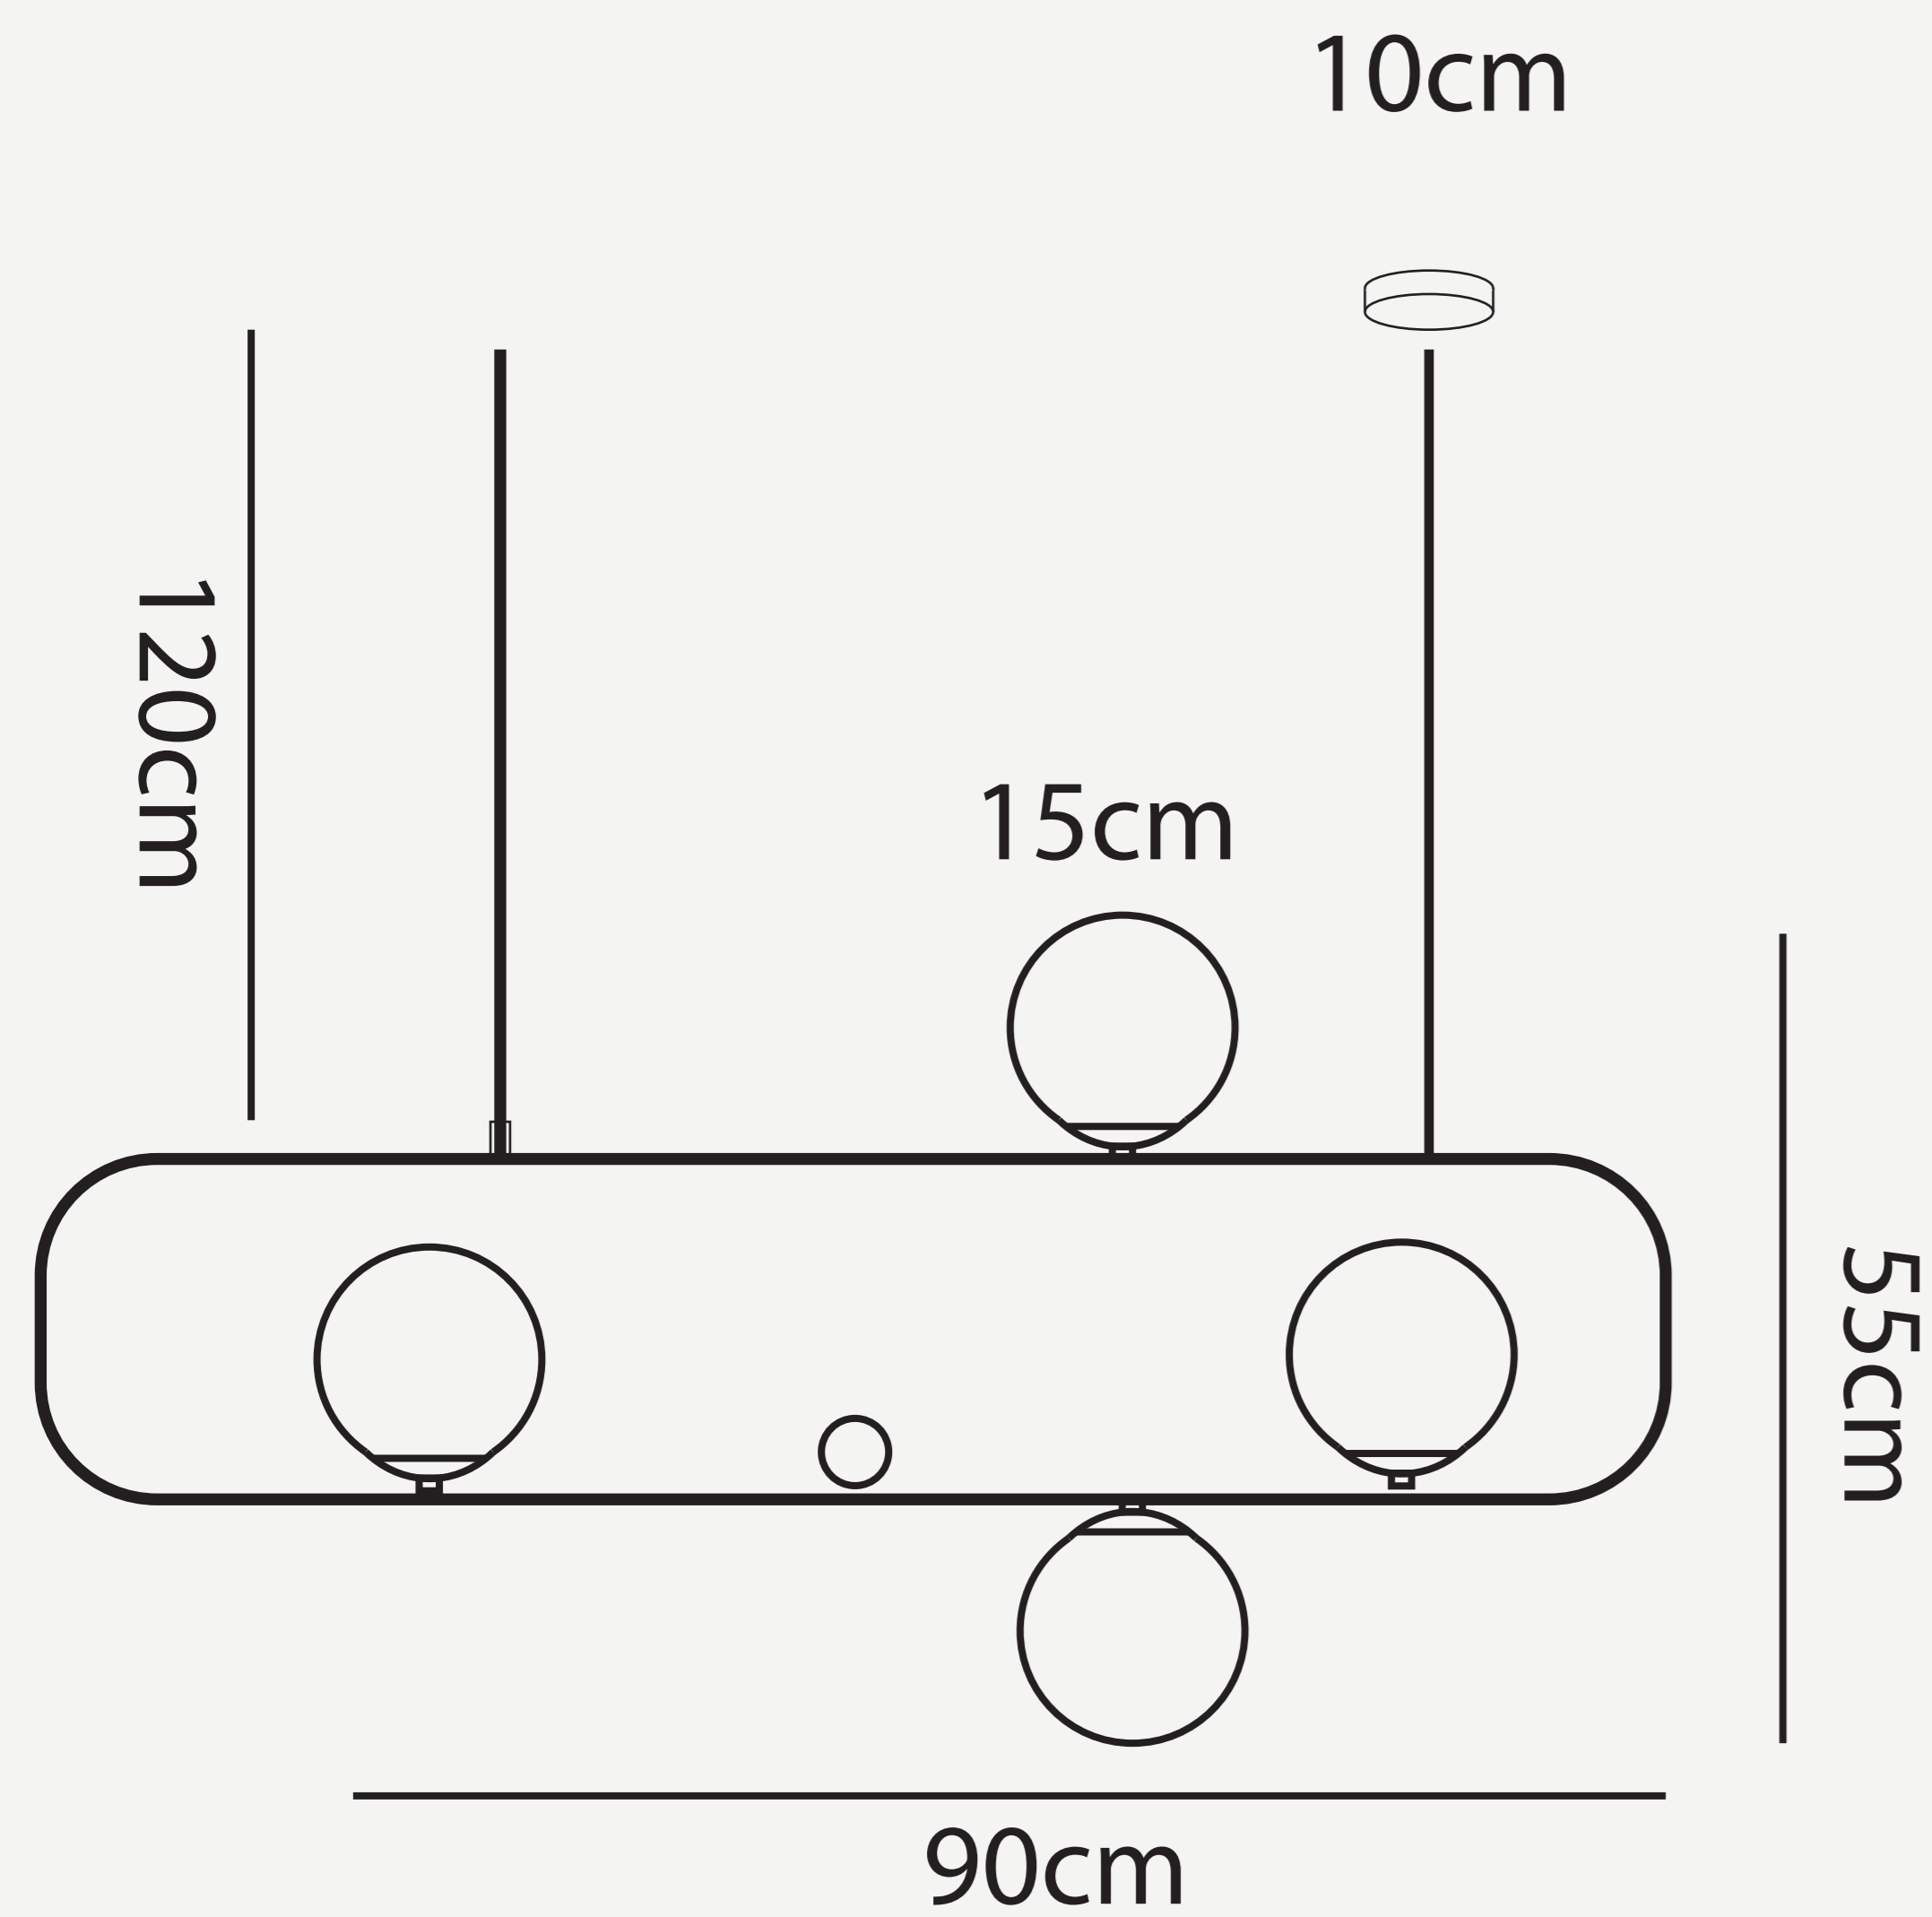

**NORDIC LOOP BALL PENDANT**

**L O D A M E R**

# NORDIC LOOP BALL PENDANT

# L O D A M E R

Power source :	AC
Finish :	Iron
Material (s) :	Metal+Glass
Glass Color:	White
Body Color:	Gold / Black
Number of light sources :	3
Light source :	LED bulbs
Light source :	E26/E27
Lighting Area :	5-10square meters
Voltage :	110~240 V
Style :	3 Head / 4 Head
Is Dimmable :	No
Cord :	(Customable)
Size :	D90xH55cm / D120xH55cm