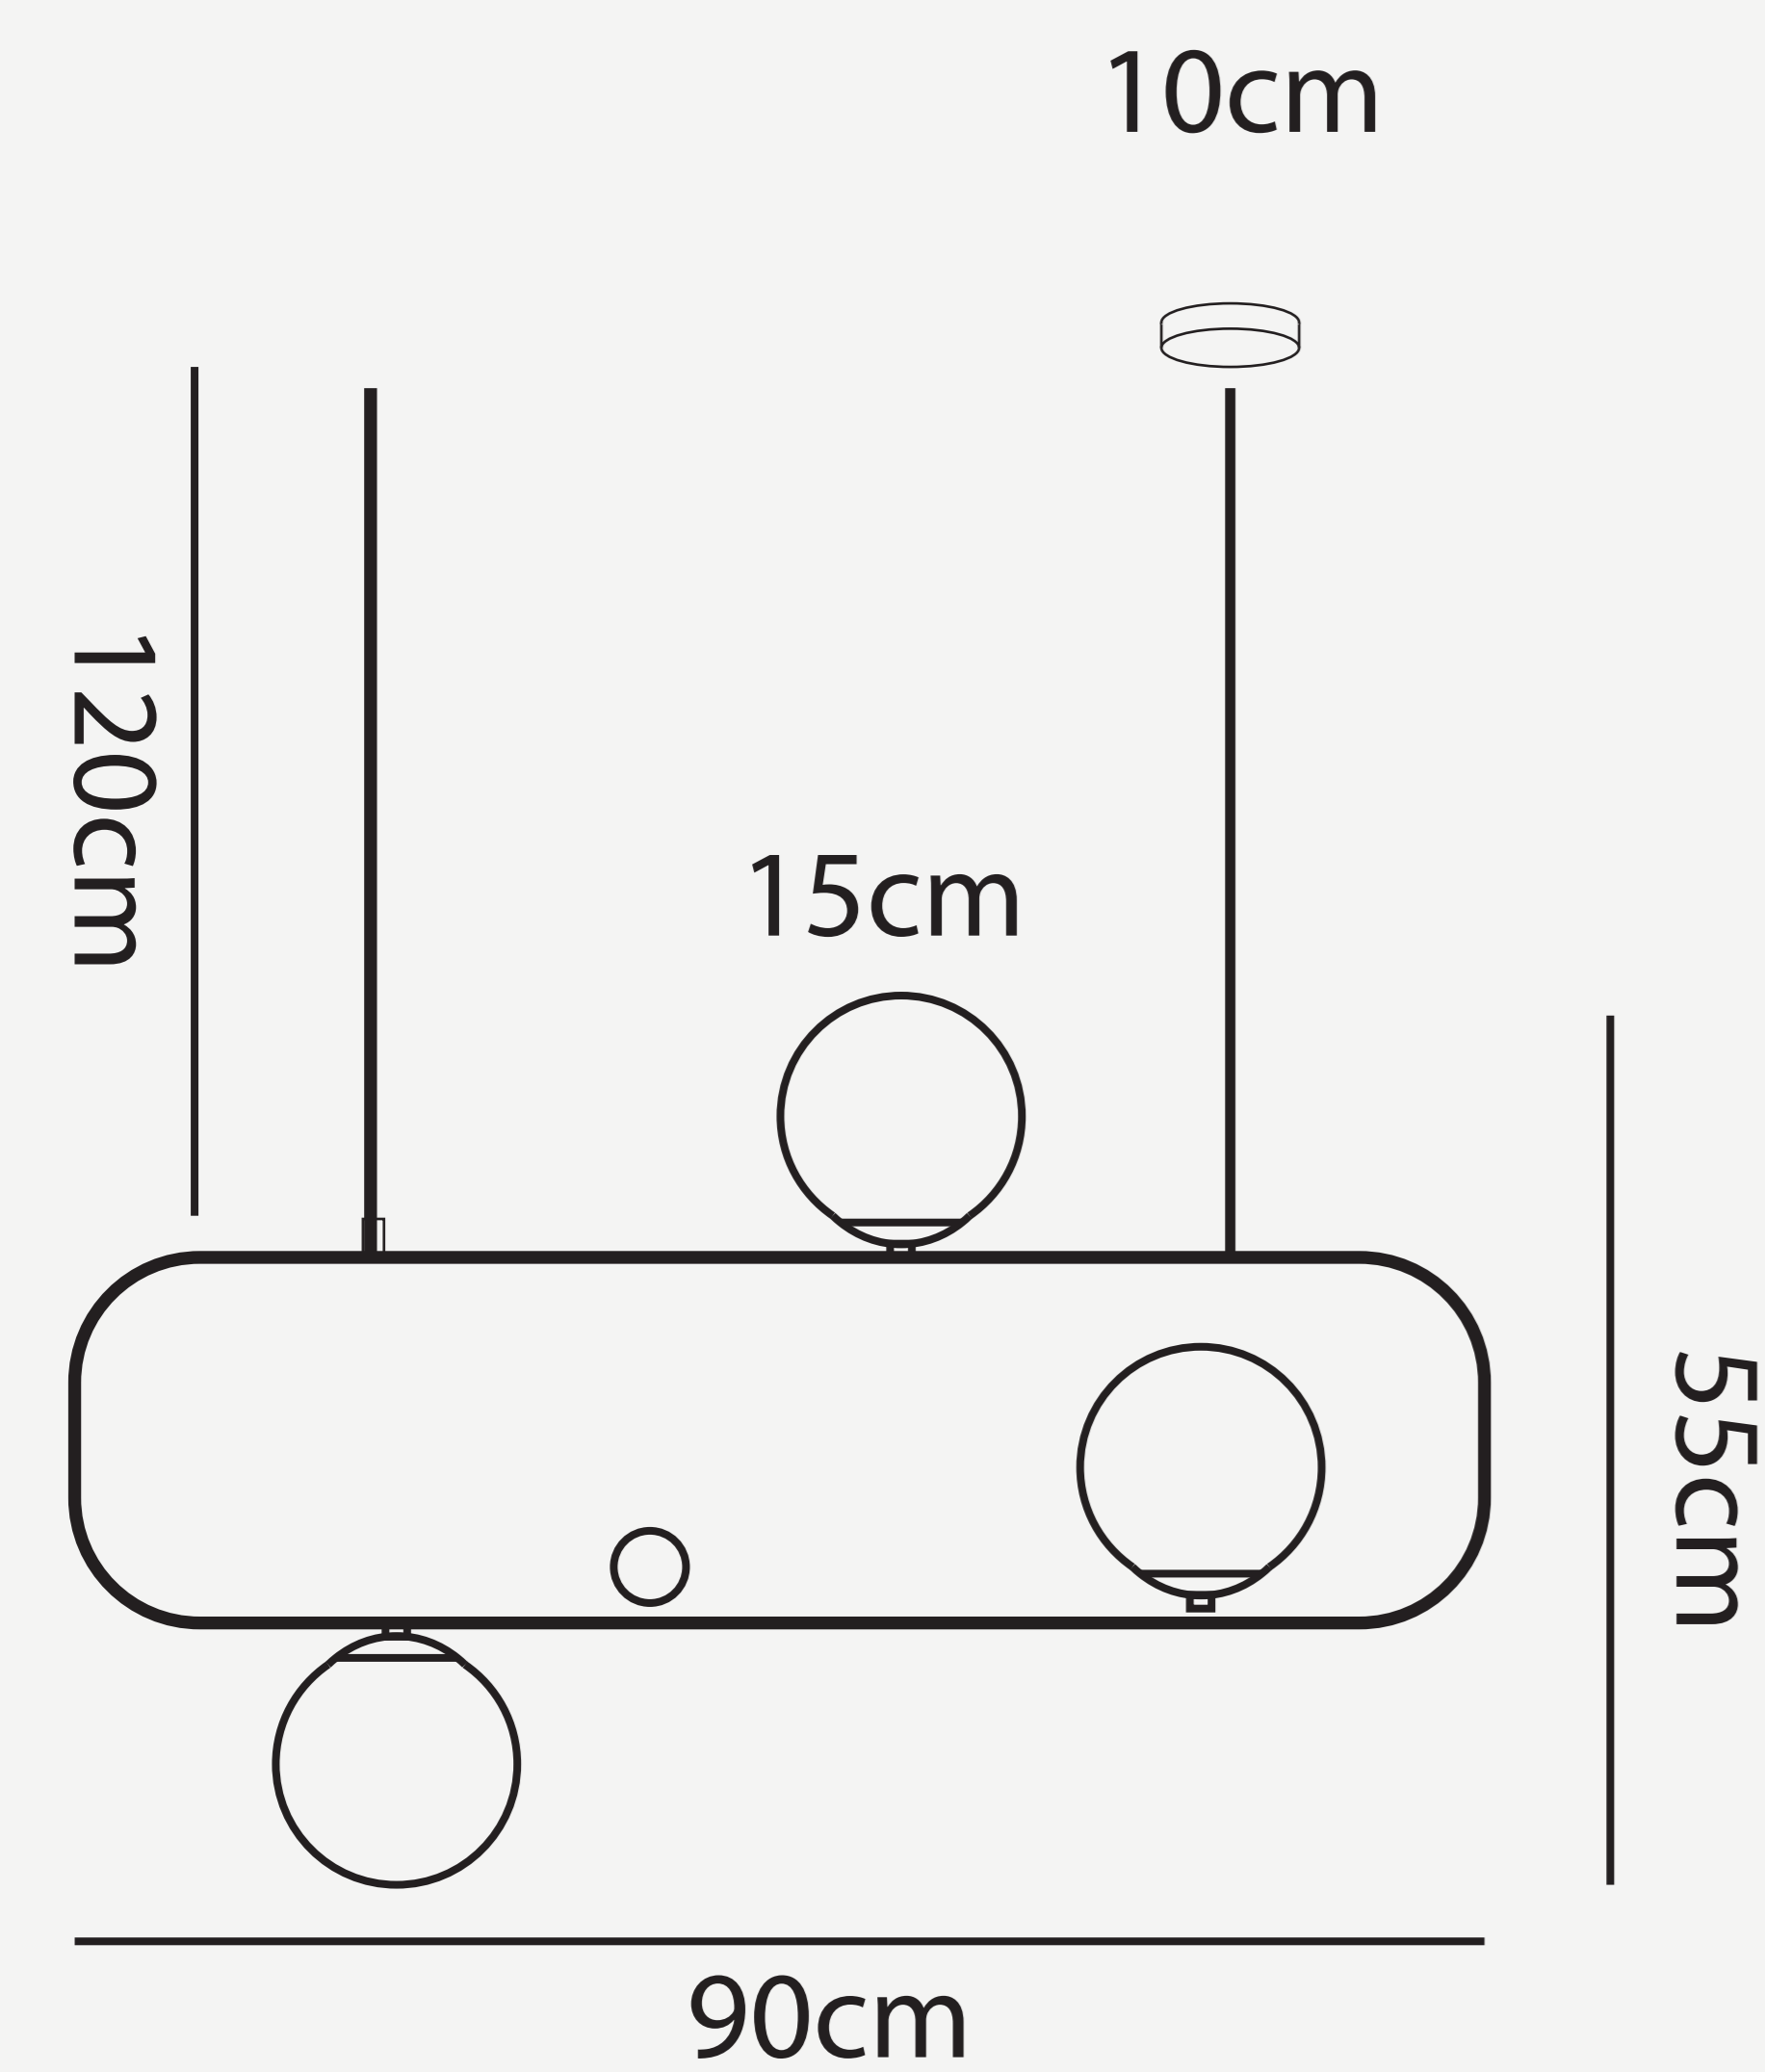

**NORDIC LOOP BALL PENDANT**

**L O D A M E R**

# NORDIC LOOP BALL PENDANT

# L O D A M E R

Power source :	AC
Finish :	Iron
Material (s) :	Metal+Glass
Glass Color:	White
Body Color:	Gold / Black
Number of light sources :	3
Light source :	LED bulbs
Light source :	E26/E27
Lighting Area :	5-10square meters
Voltage :	110~240 V
Style :	3 Head / 4 Head
Is Dimmable :	No
Cord :	(Customable)
Size :	D90xH55cm / D120xH55cm