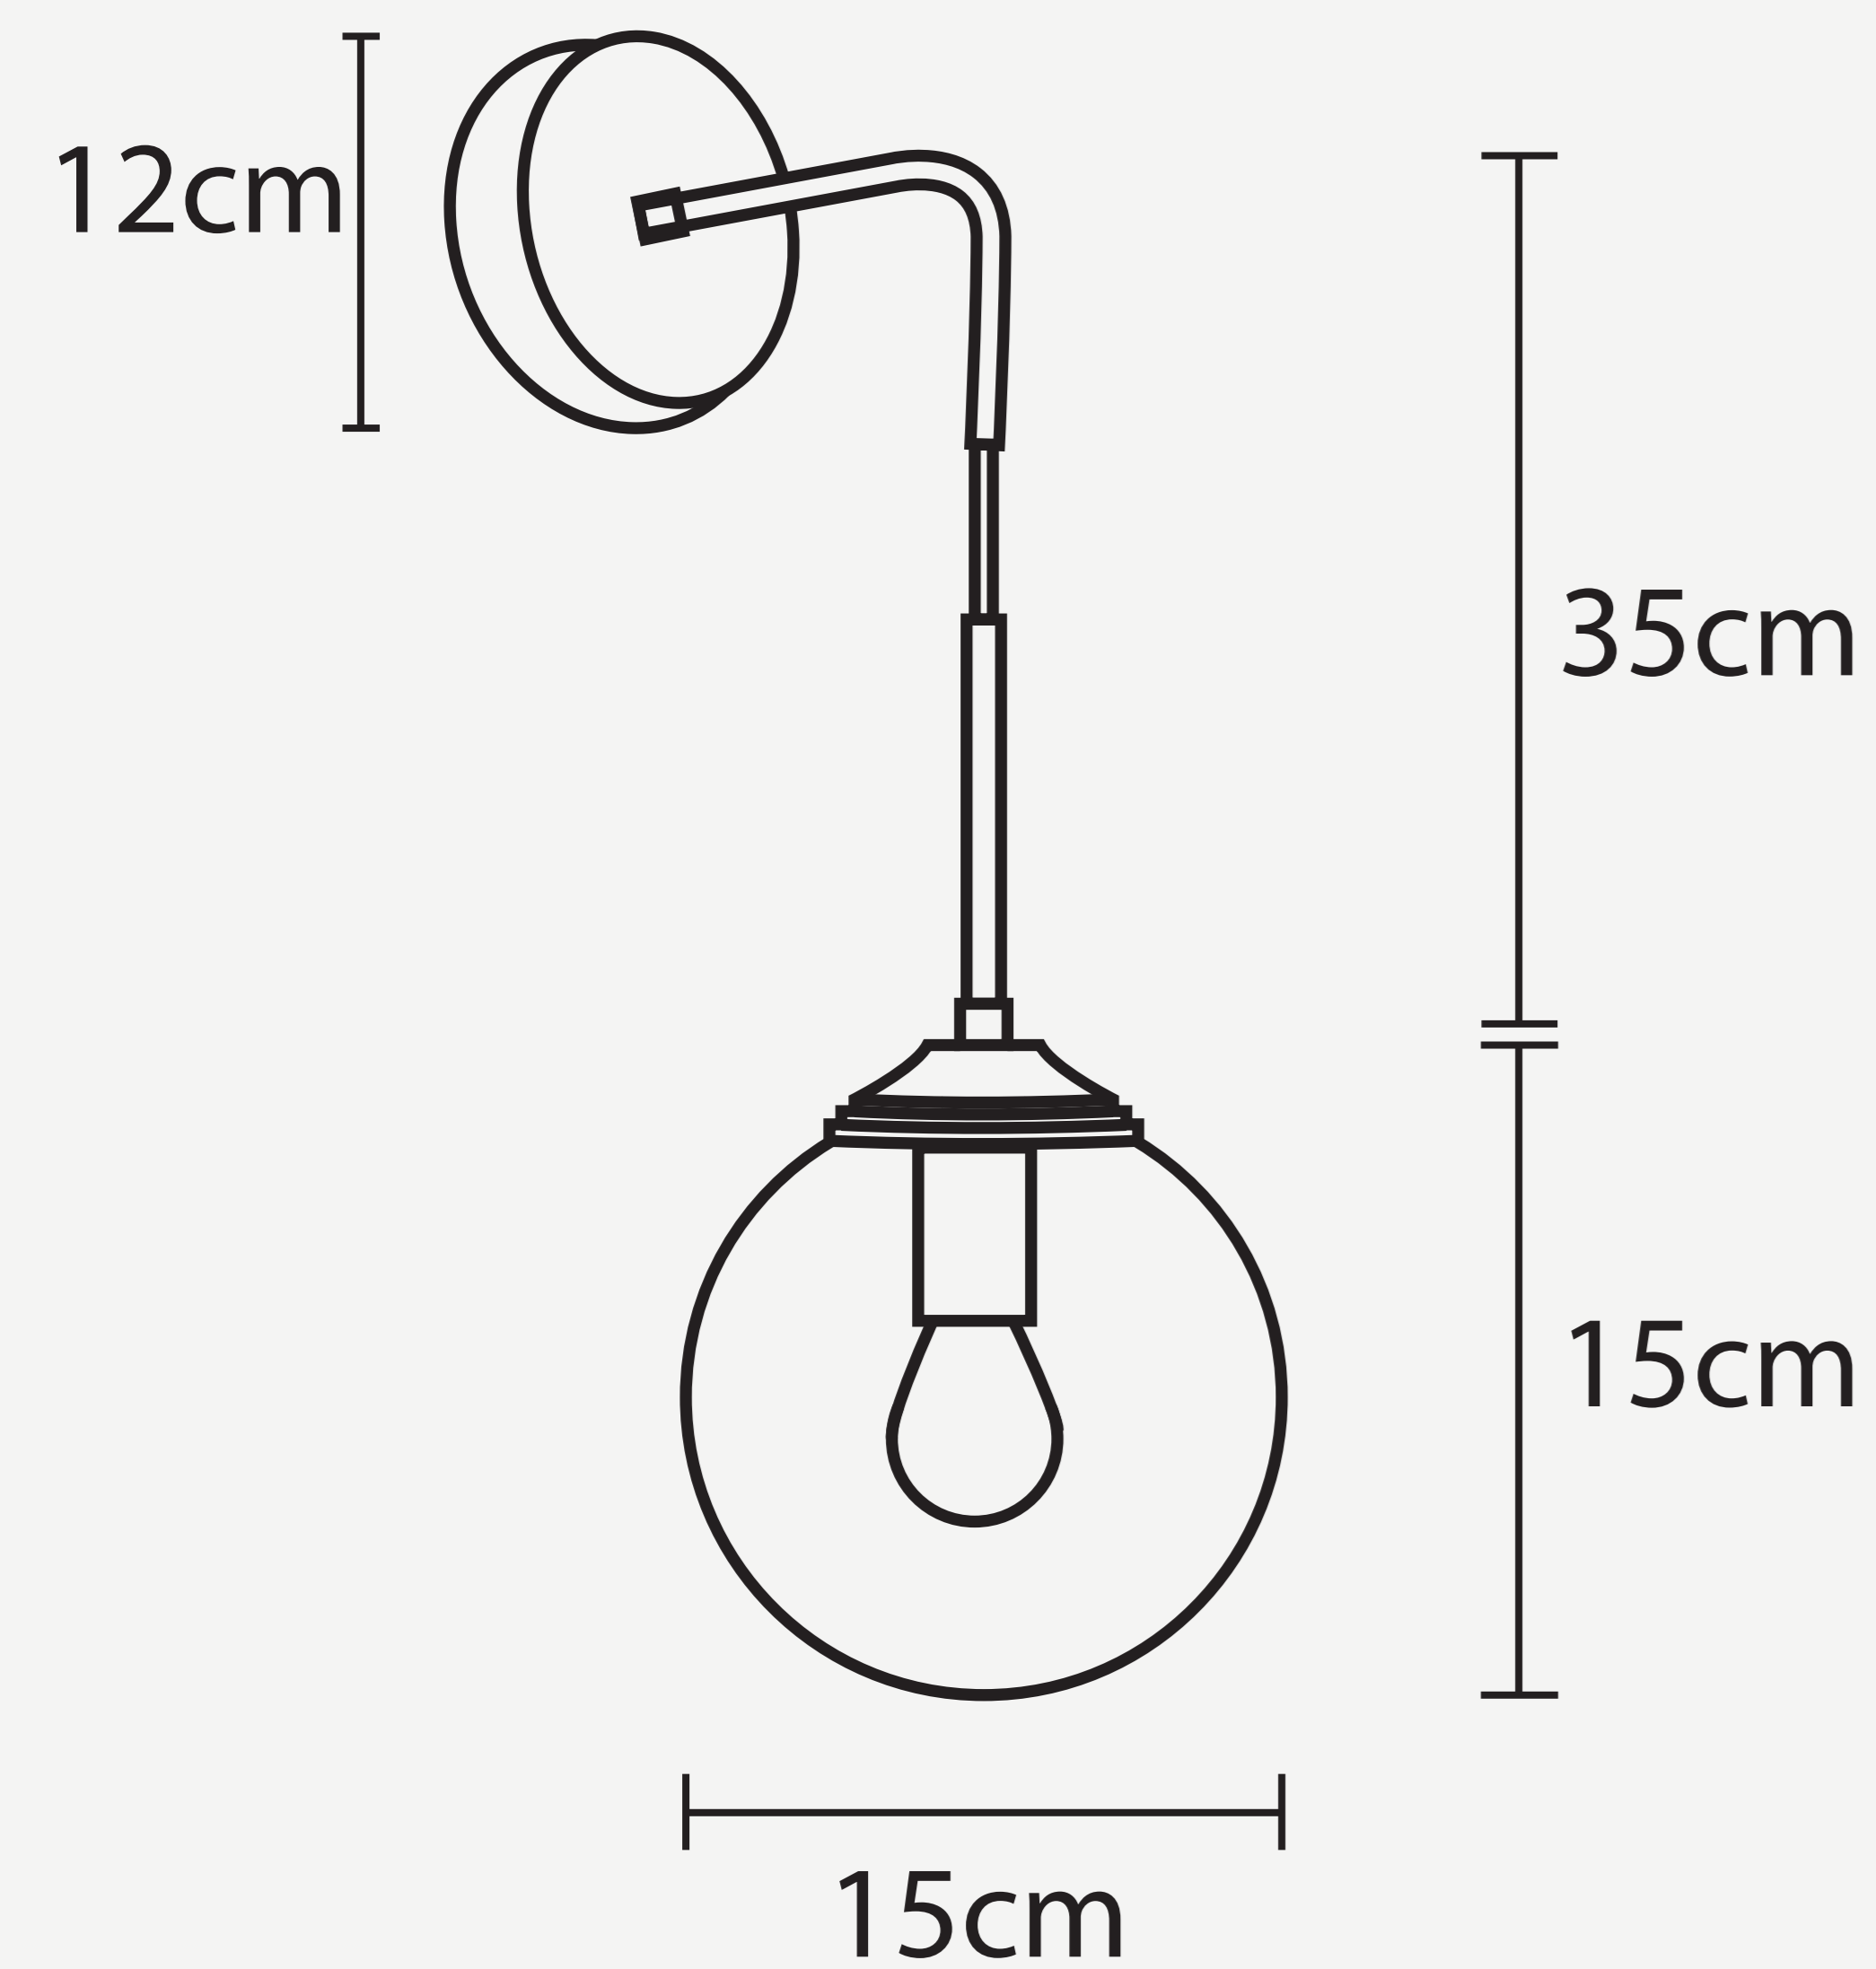

NORDIC GOLD WALL LAMP

L O D A M E R

NORDIC GOLD WALL LAMP

L O D A M E R

Power source :	AC
Material (s) :	Glass Stone
Body Material :	Iron
Shade type :	Clear glass
Lampshade Style :	Wall lamp
Lampshade Color :	Clear/Amber/Smoky gray
Body Color :	Gold
Switch type :	On / off switch
Number of light sources :	1
Light source :	LED bulbs
Light source :	E14
Lighting Area	3-5square meters
Voltage :	90~260V
Is Dimmable :	No
Size :	D15cmxH50cm