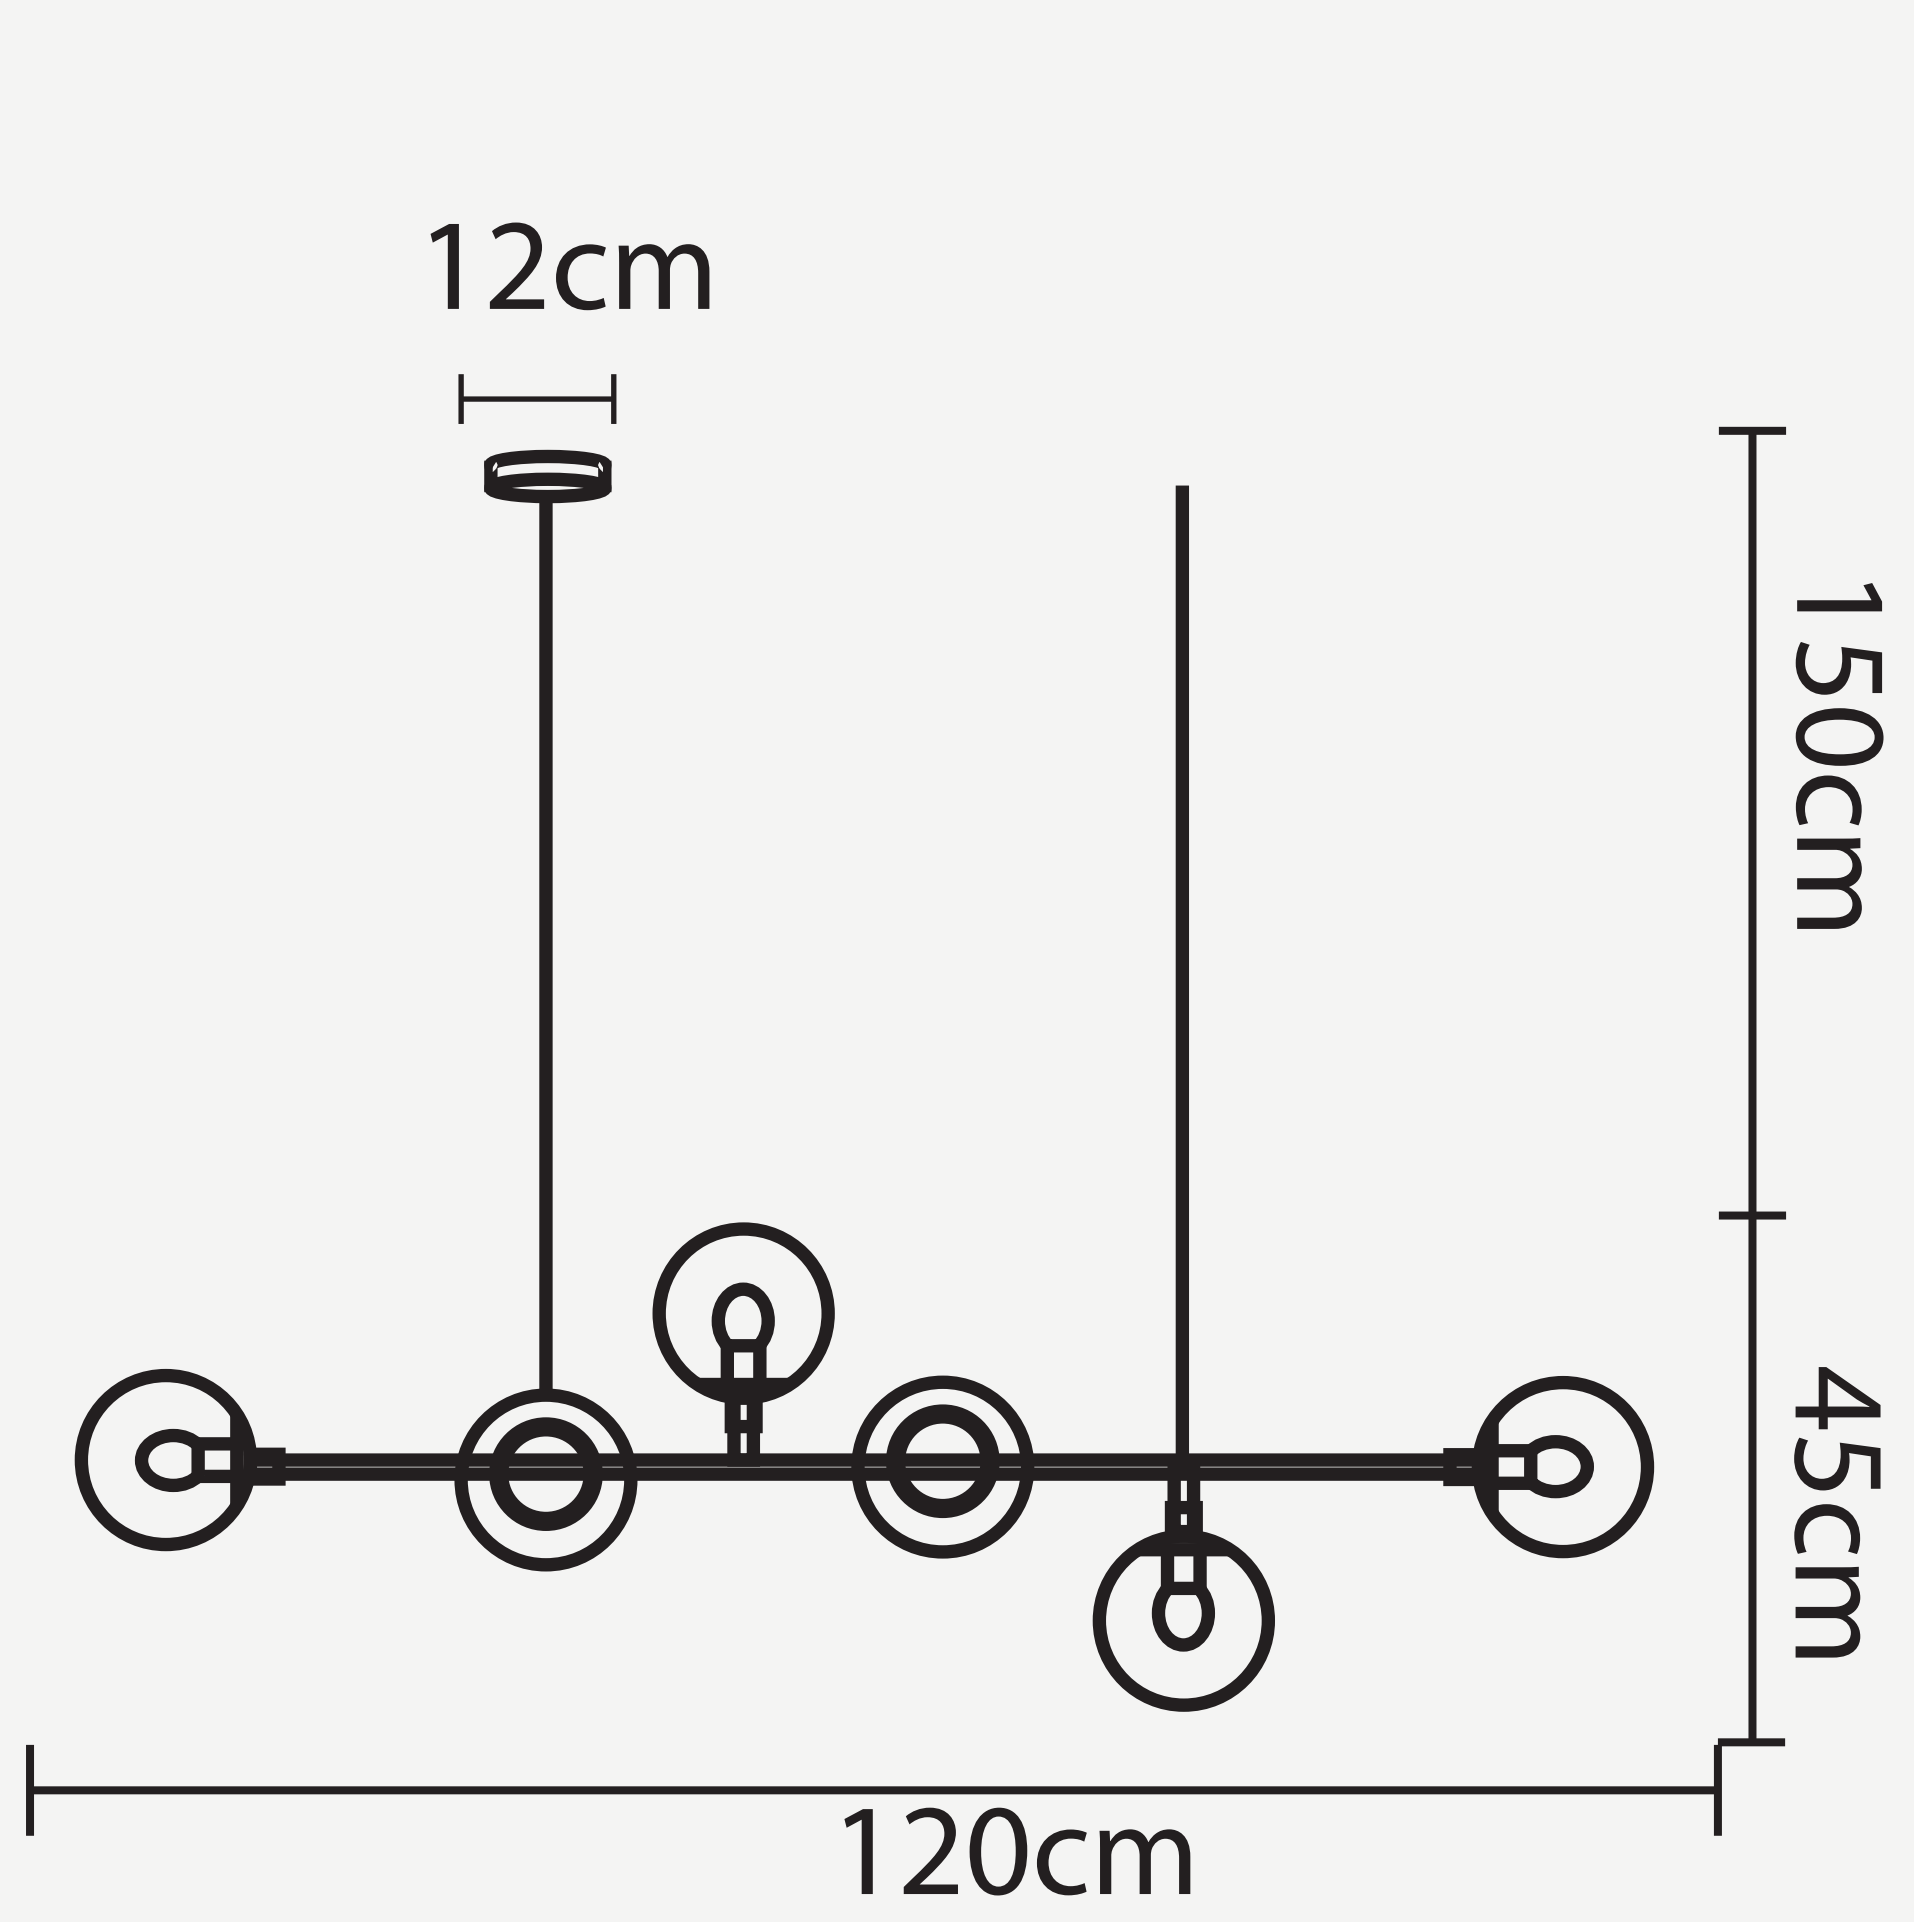

**NORDIC GLASS BALL
CHANDELIER**

L O D A M E R

NORDIC GLASS BALL CHANDELIER

L O D A M E R

Power source :	AC
Finish :	Iron
Material (s) :	Iron+Glass
Glass Color:	Smoky
Body Color :	Gold
Body Style :	Style A / Style B
Emitting Color :	Cold White / Warm White
Number of light sources :	4
Light source :	LED bulbs
Light source :	e27
Lighting Area :	10-15square meters
Voltage :	110~240 V
Is Dimmable :	No
Cord :	150cm (Customable)
Size :	D120xH45cm / D4.5xH130cm