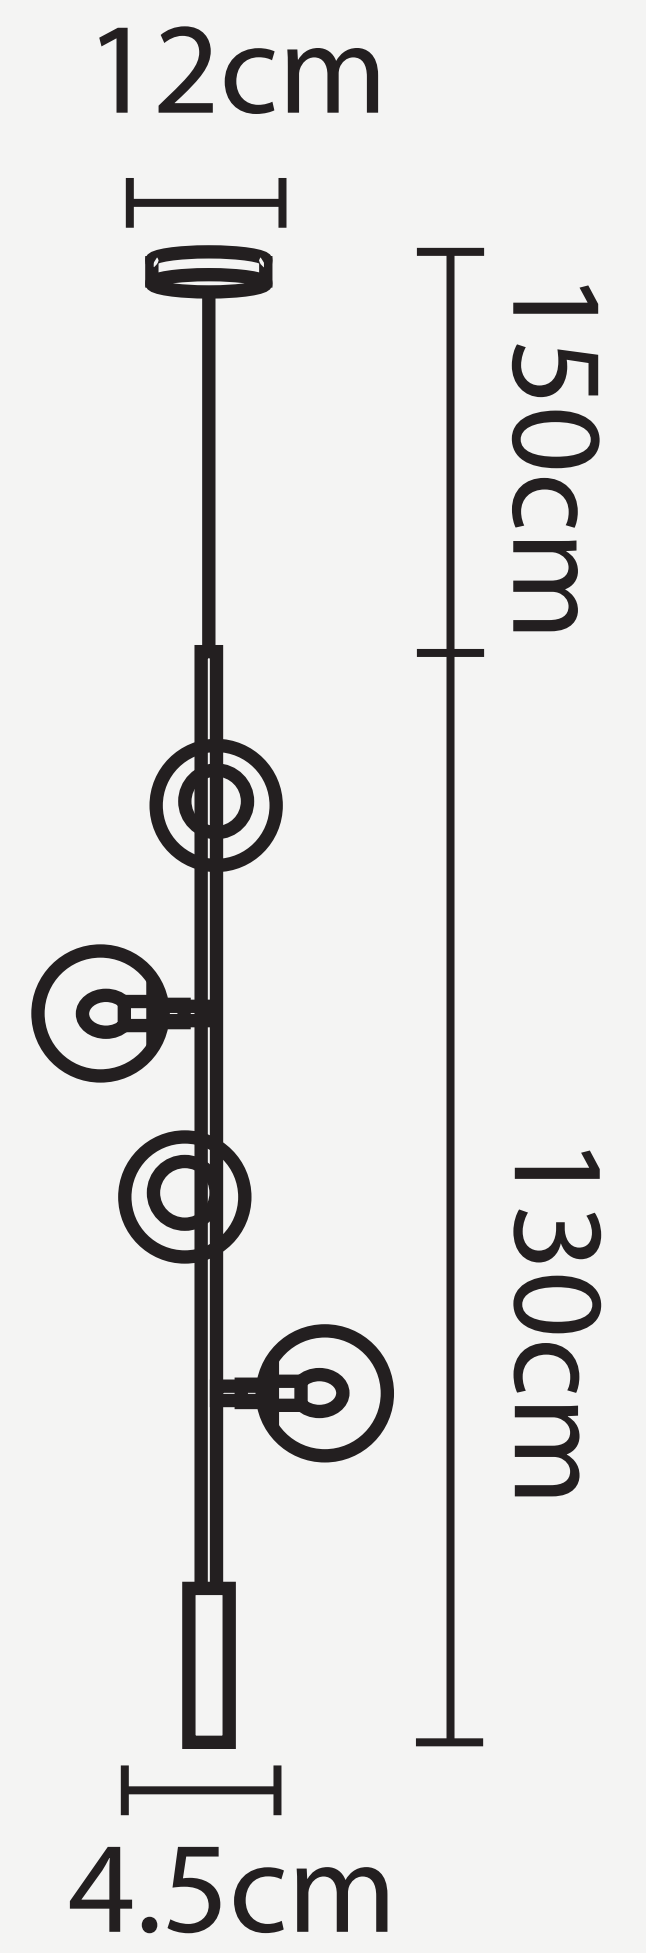

**NORDIC GLASS BALL
CHANDELIER**

L O D A M E R

NORDIC GLASS BALL CHANDELIER

L O D A M E R

Power source :	AC
Finish :	Iron
Material (s) :	Iron+Glass
Glass Color:	Smoky
Body Color :	Gold
Body Style :	Style A / Style B
Emitting Color :	Cold White / Warm White
Number of light sources :	4
Light source :	LED bulbs
Light source :	e27
Lighting Area :	10-15square meters
Voltage :	110~240 V
Is Dimmable :	No
Cord :	150cm (Customable)
Size :	D120xH45cm / D4.5xH130cm