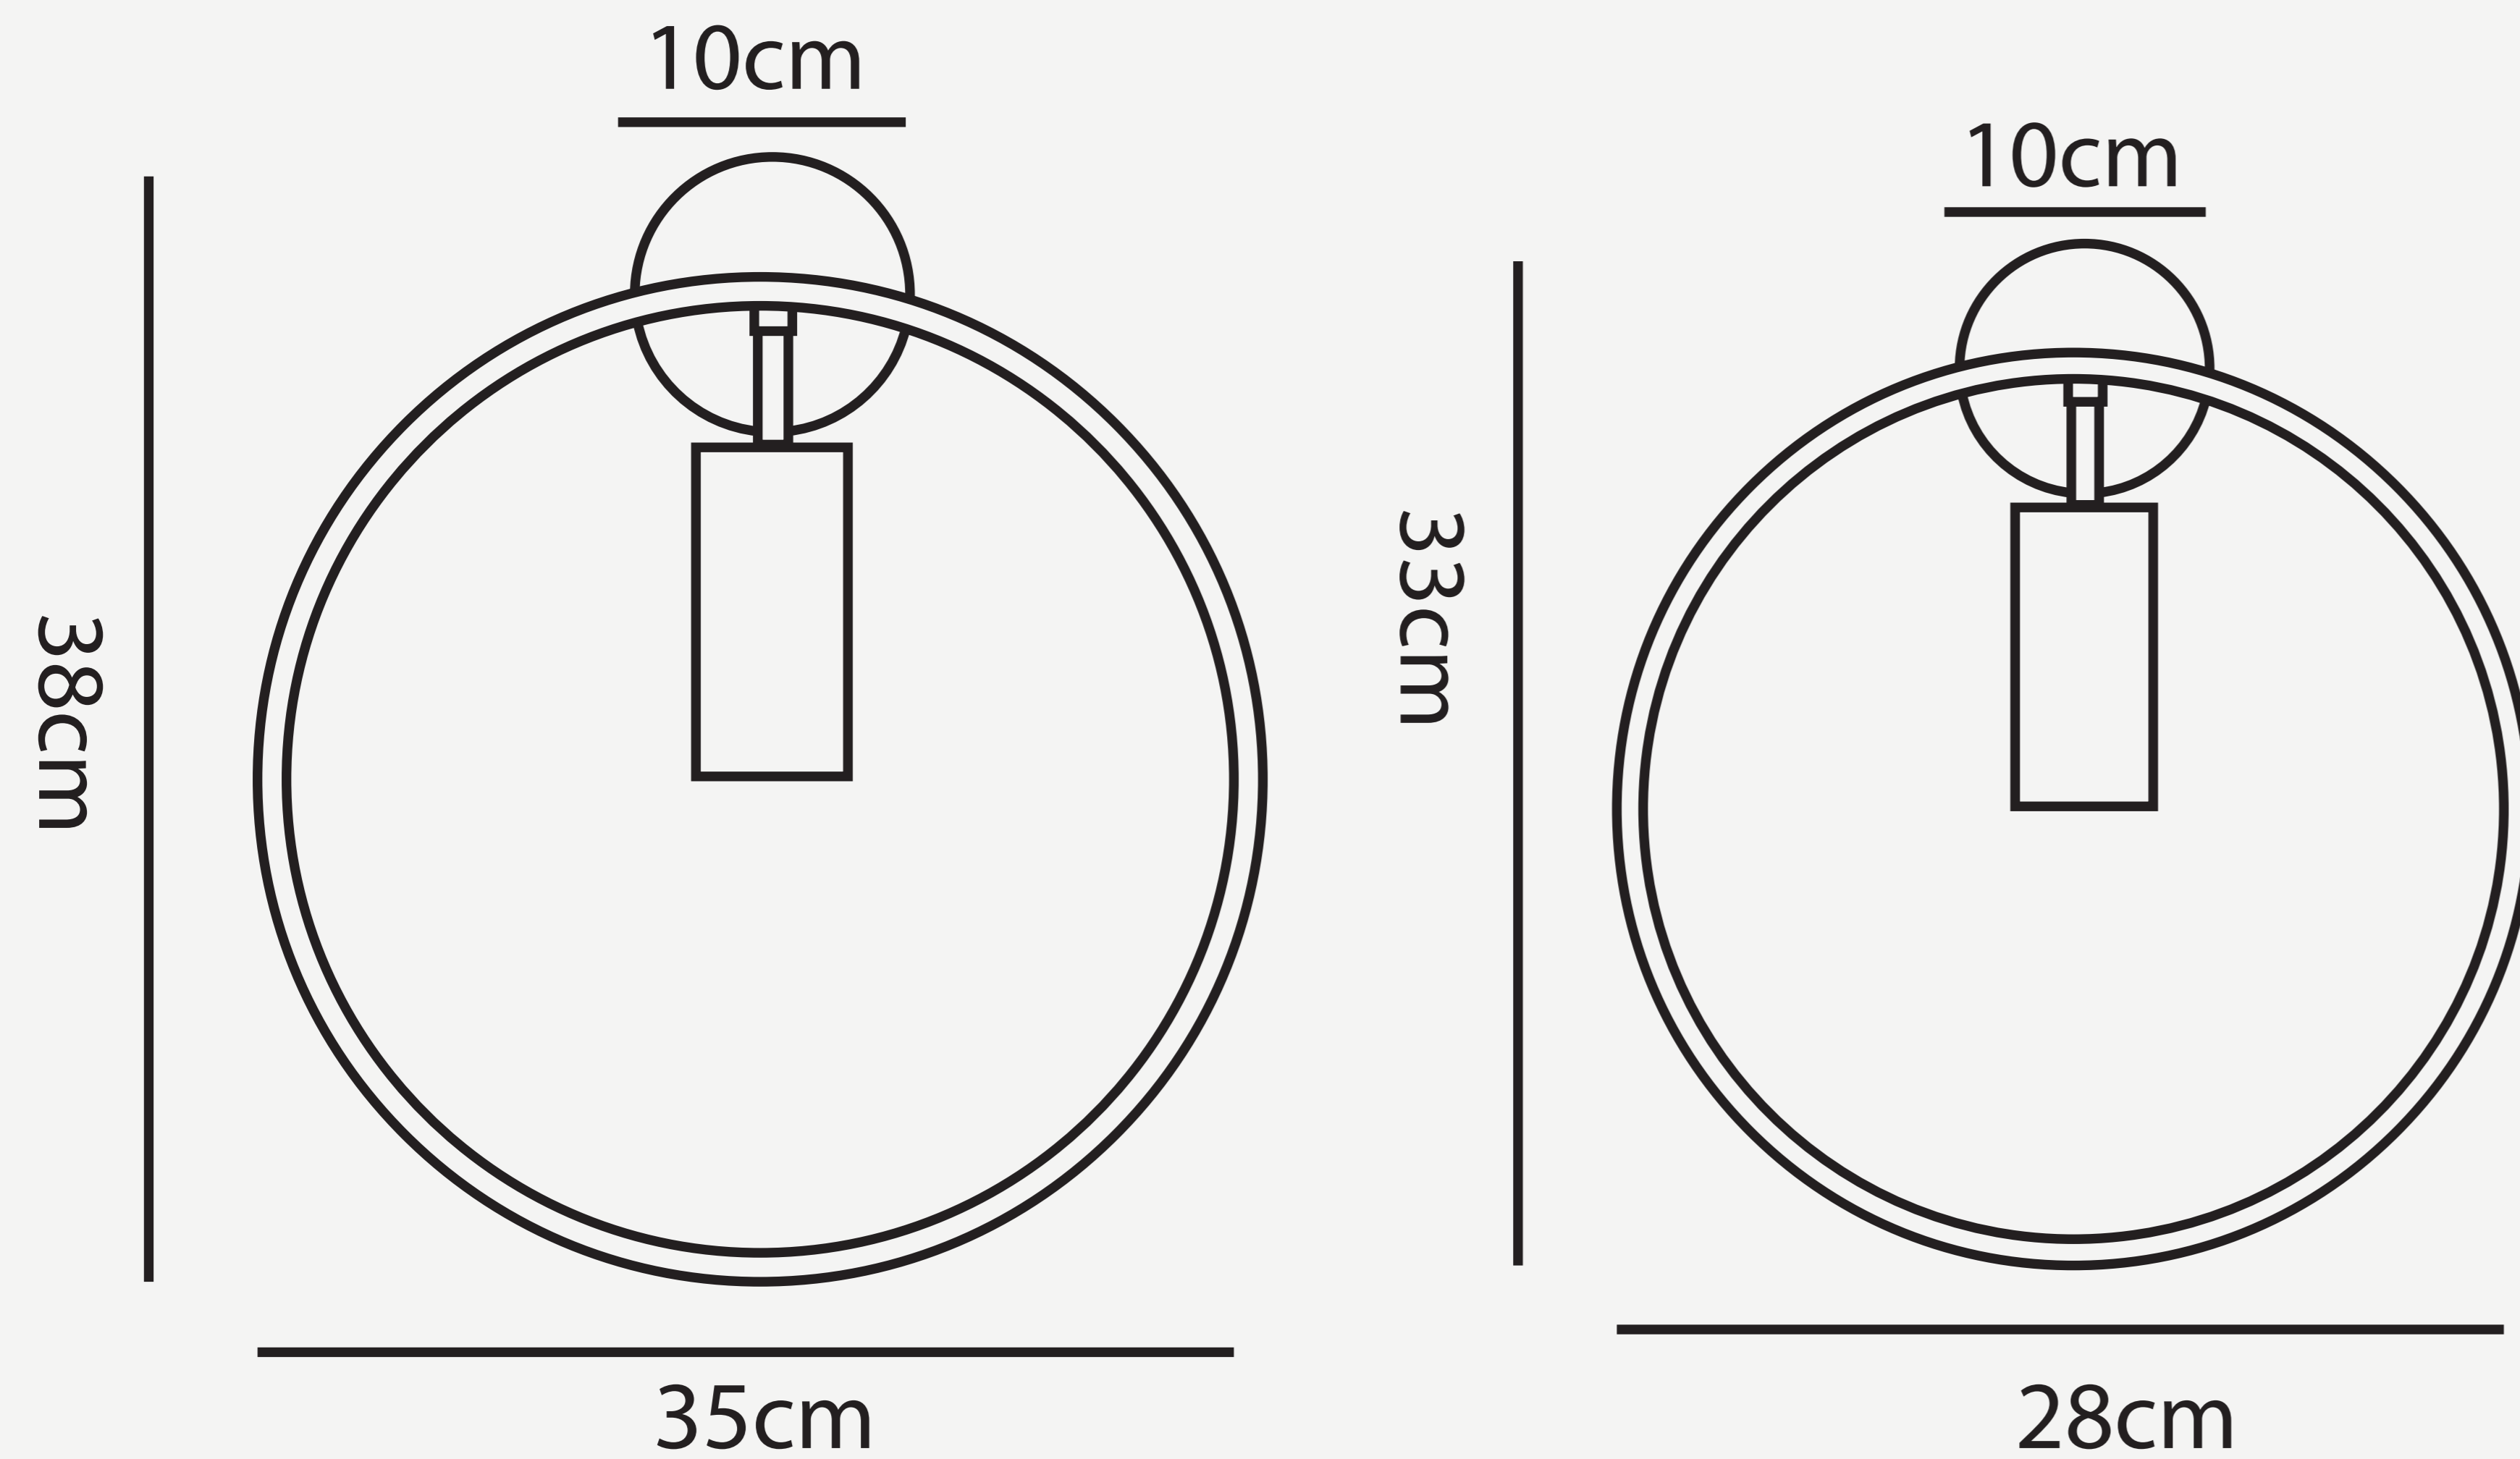

**NORDIC BRIEF WALL LAMP**

**L O D A M E R**

# NORDIC BRIEF WALL LAMP

# LODAMER

Power source :	AC
Material (s) :	Metal
Body Material :	Iron
Shade type :	Iron
Lampshade Style :	Wall lamp
Lampshade Color :	Black / Antique gold / Black gold
Switch type :	On / off switch
Number of light sources :	1
Light source :	LED bulbs
Light source :	E27
Lighting Area :	5-10square meters
Voltage :	90~260V
Is Dimmable :	No
Size :	D28cm / D38cm