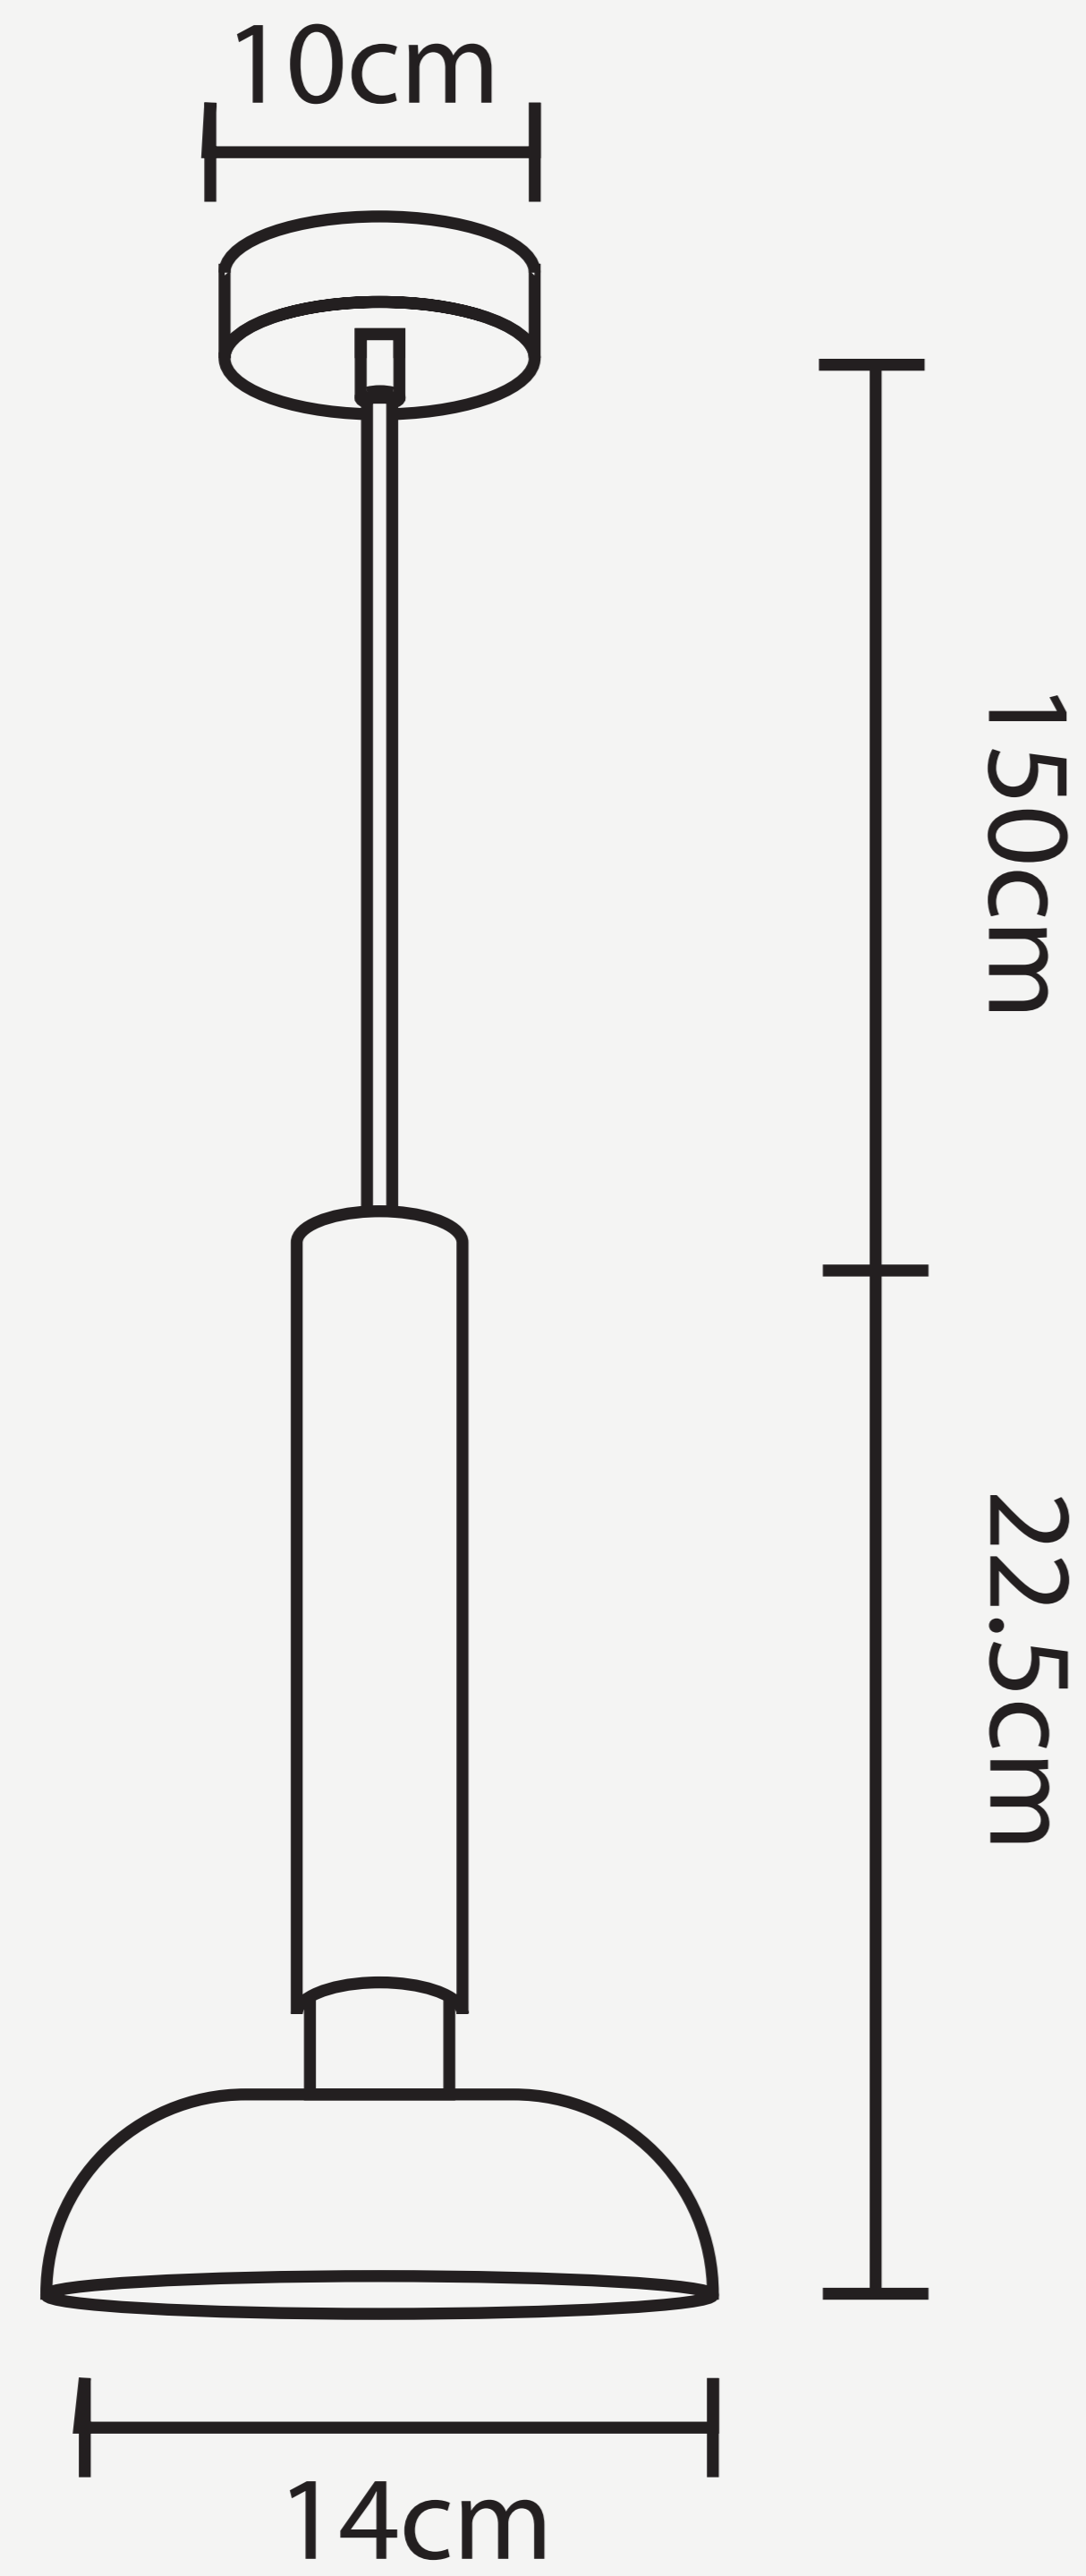

**NORDIC BEDROOM BESIDE
PENDANT LAMP**

L O D A M E R

NORDIC BEDROOM BESIDE PENDANT LAMP

L O D A M E R

Power source :	AC
Finish :	Iron
Material (s) :	Metal+Glass
Body Color :	Black+Gold/White+Gold
Number of light sources :	1
Light source :	LED bulbs
Lighting Area :	3-5square meters
Voltage :	110~240 V
Is Dimmable :	No
Cord :	150cm (Customable)
Size :	D14xH22.5cm