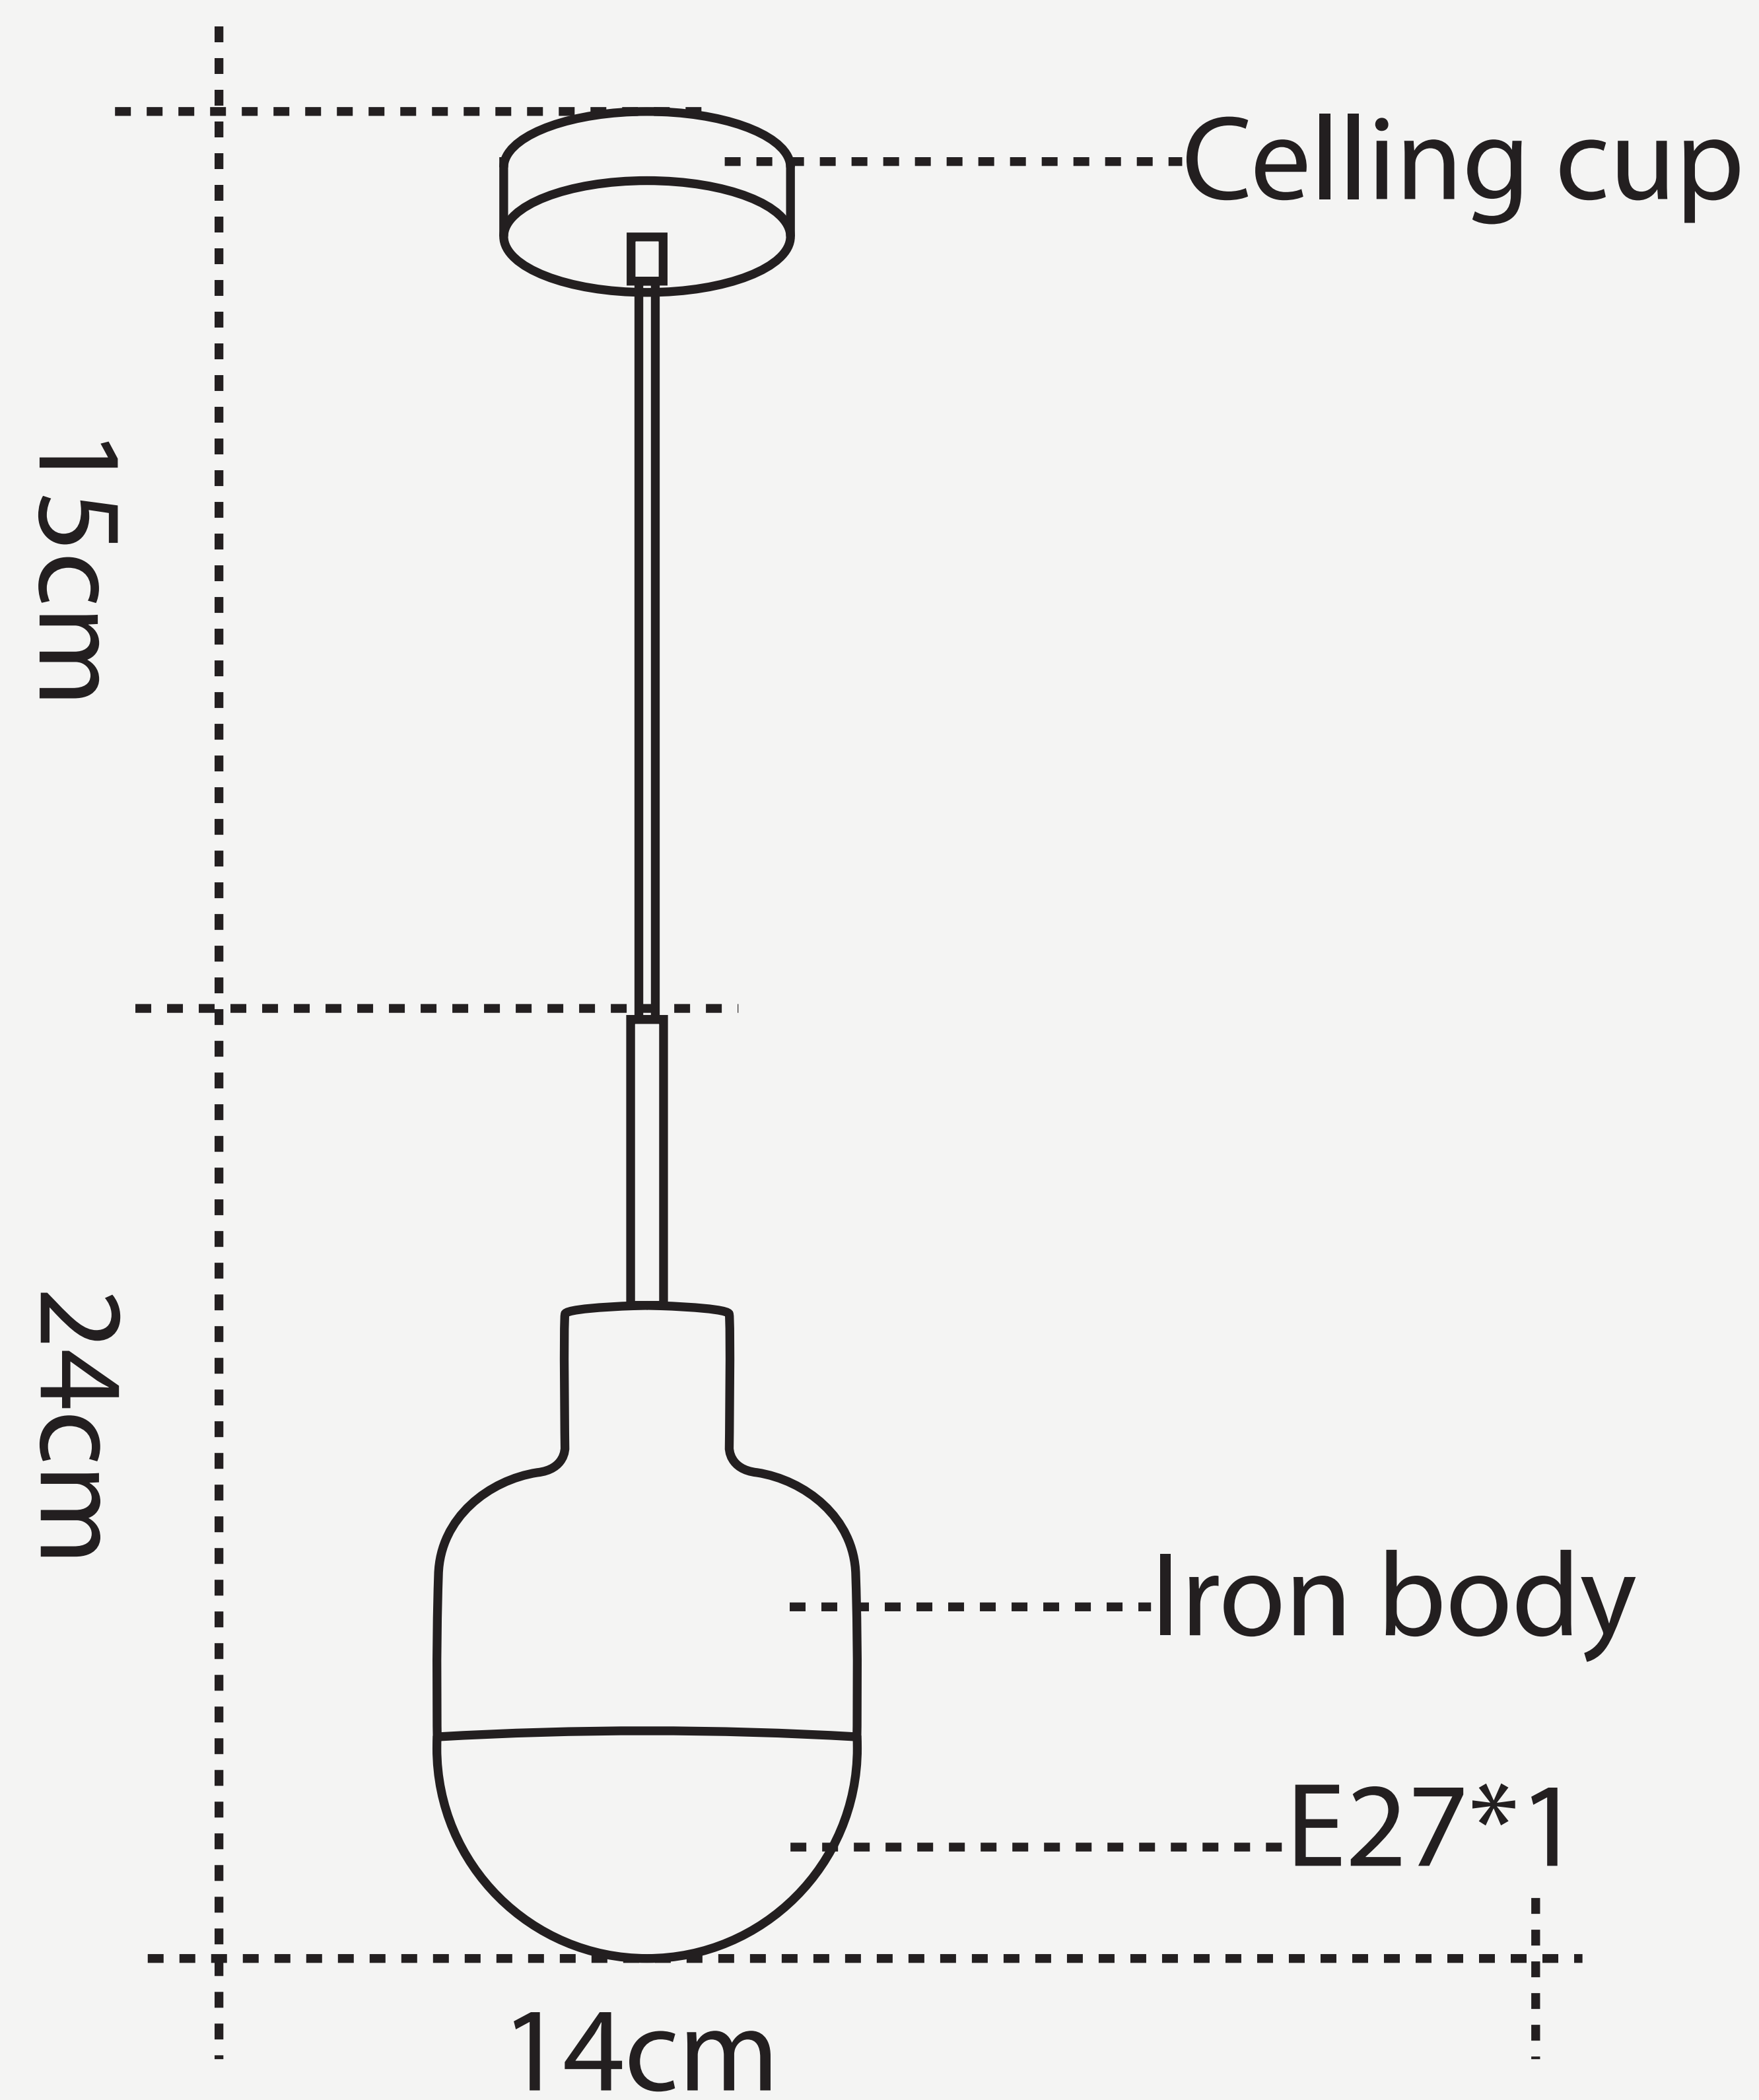

NIKU PENDANT LAMP

L O D A M E R

NIKU PENDANT LAMP

L O D A M E R

Power source :	AC
Finish :	Iron
Material (s) :	Iron
Body Color :	Silver /White
Number of light sources :	1
Light source :	LED bulbs
Light source :	E27
Lighting Area :	5-10square meters
Voltage :	90-260V
Is Dimmable :	No
Cord :	(Customable)
Size :	D14cmH24cm