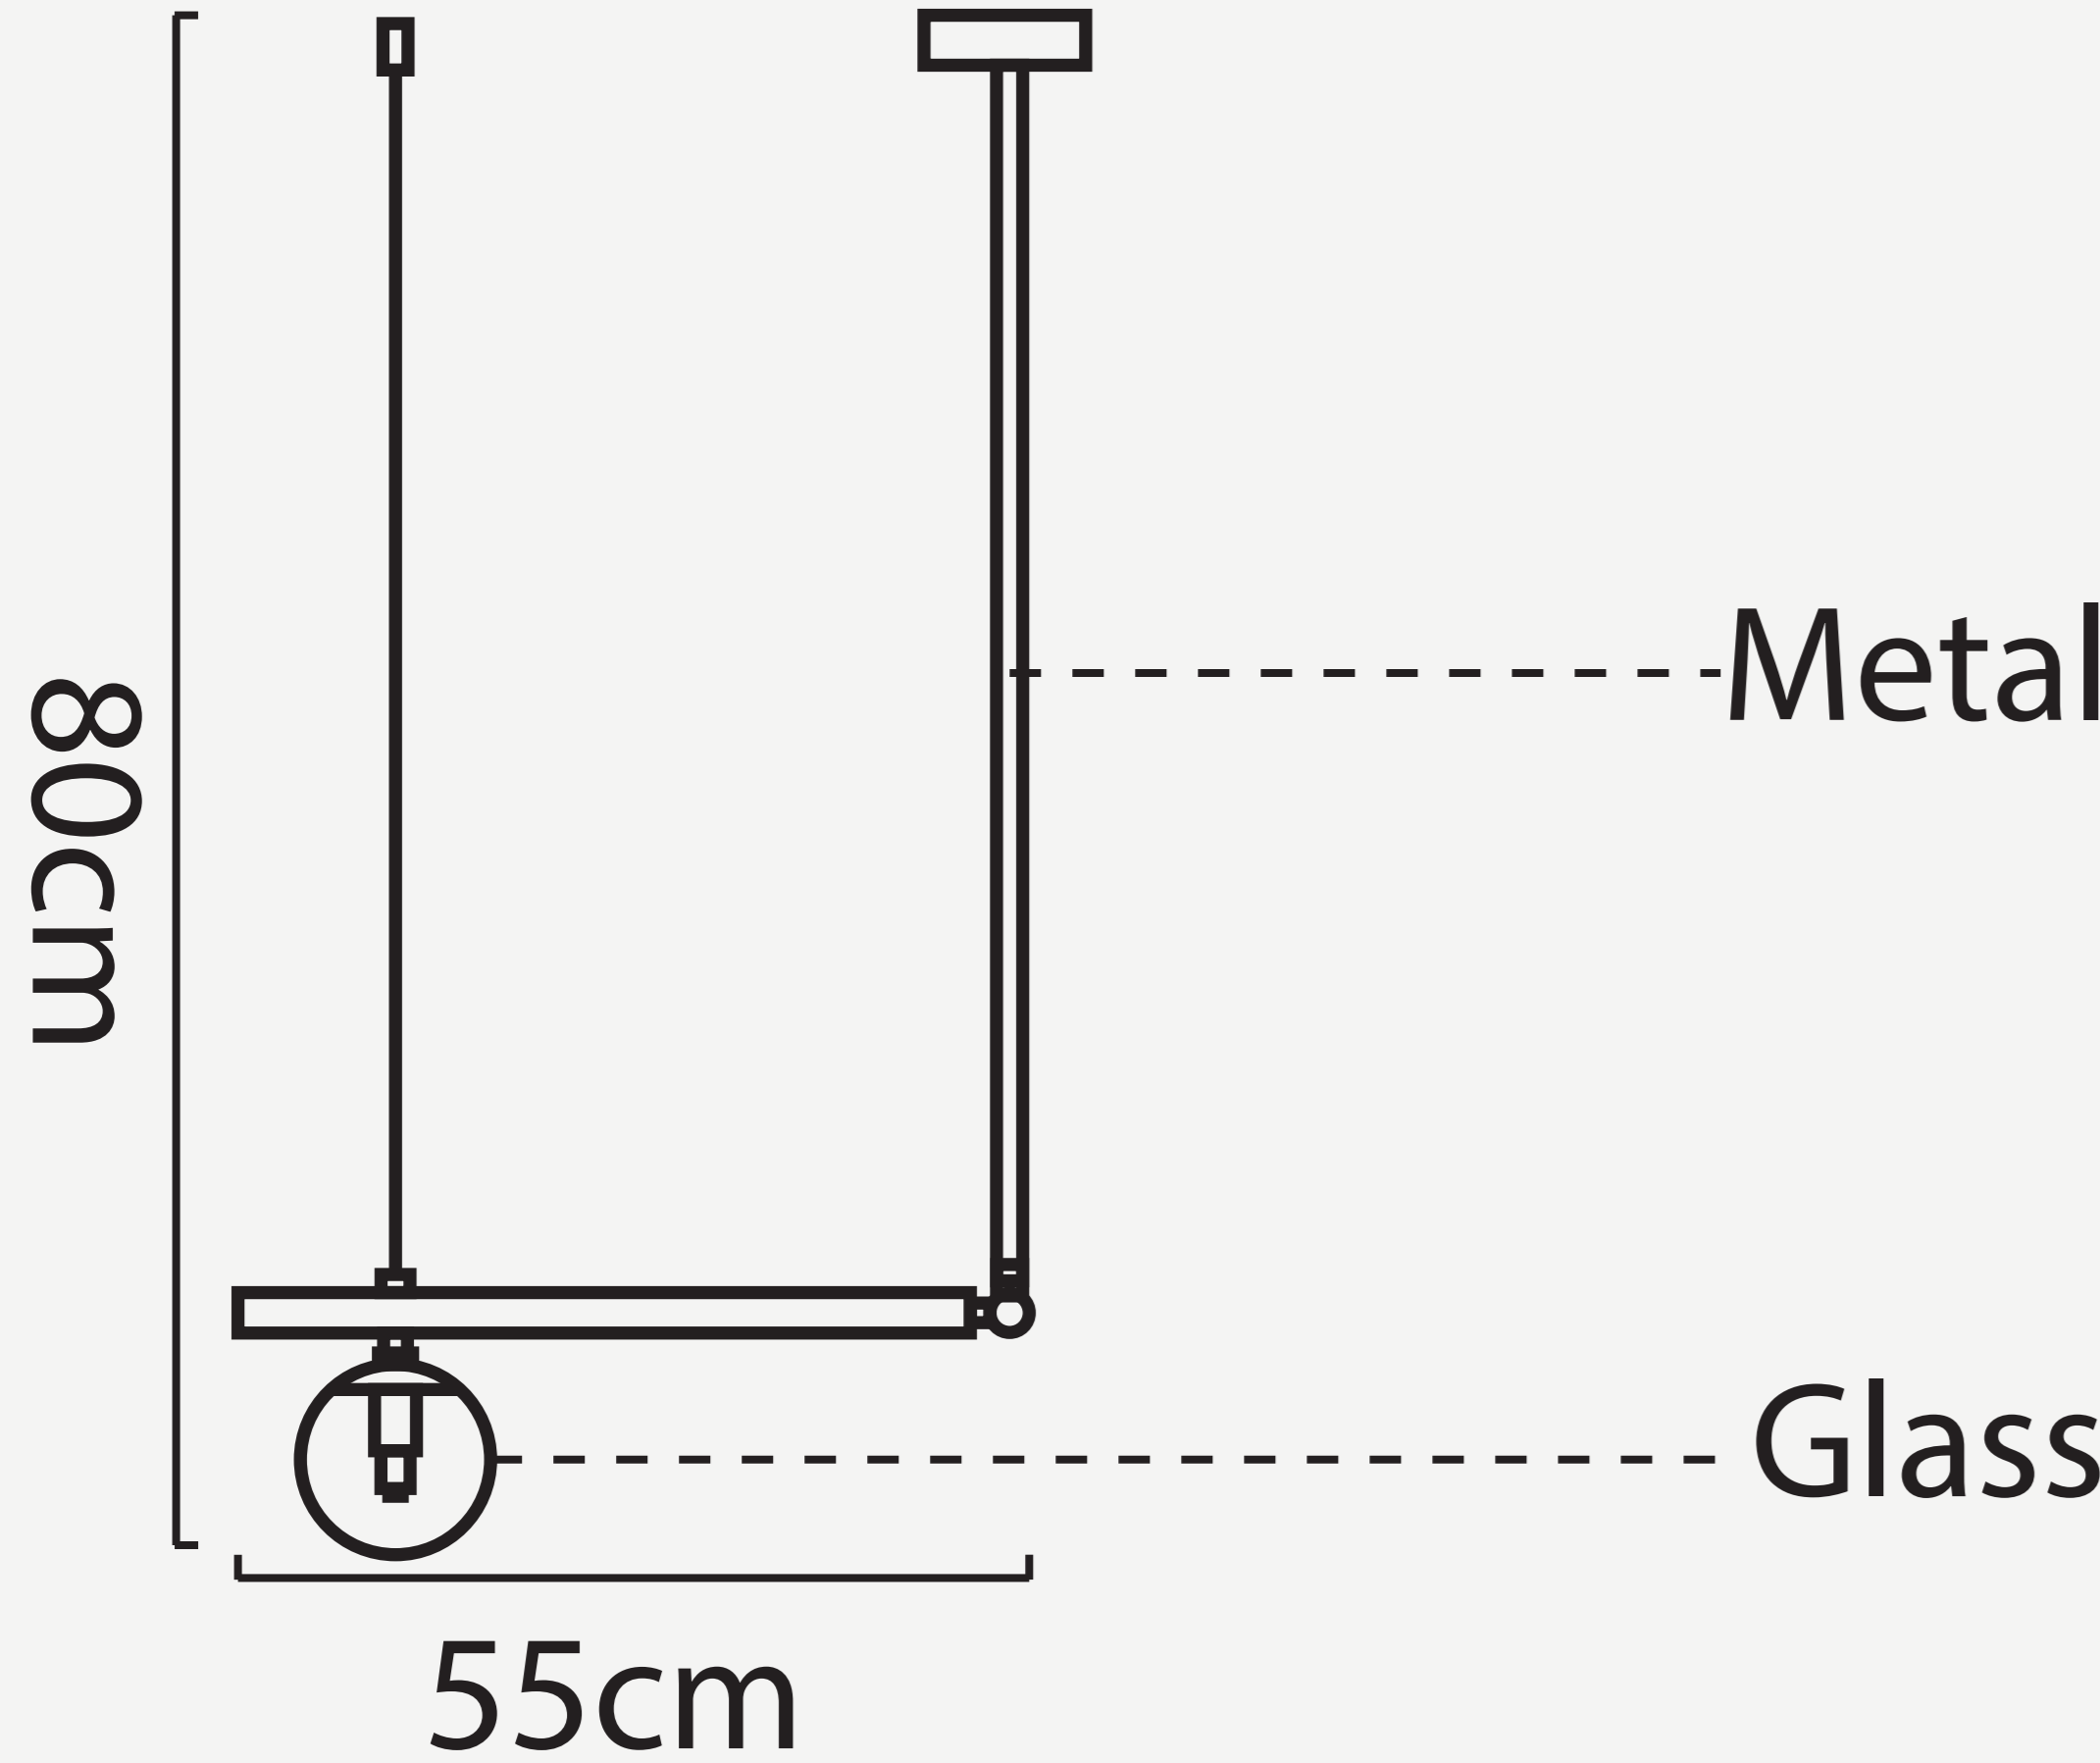

# L O D A M E R

Power source : AC  
Finish : IRON  
Material (s) : Metal+Glass  
Glass Color: White  
Body Color : Gold  
Body Style : 1 Head / 2 Head  
Number of light sources : 1  
Light source : LED bulbs  
Light source : G9  
Lighting Area : 3-5square meters  
Voltage : 110~220V  
Is Dimmable : No  
Cord : (Customable)  
Size : L55cm / L80cm