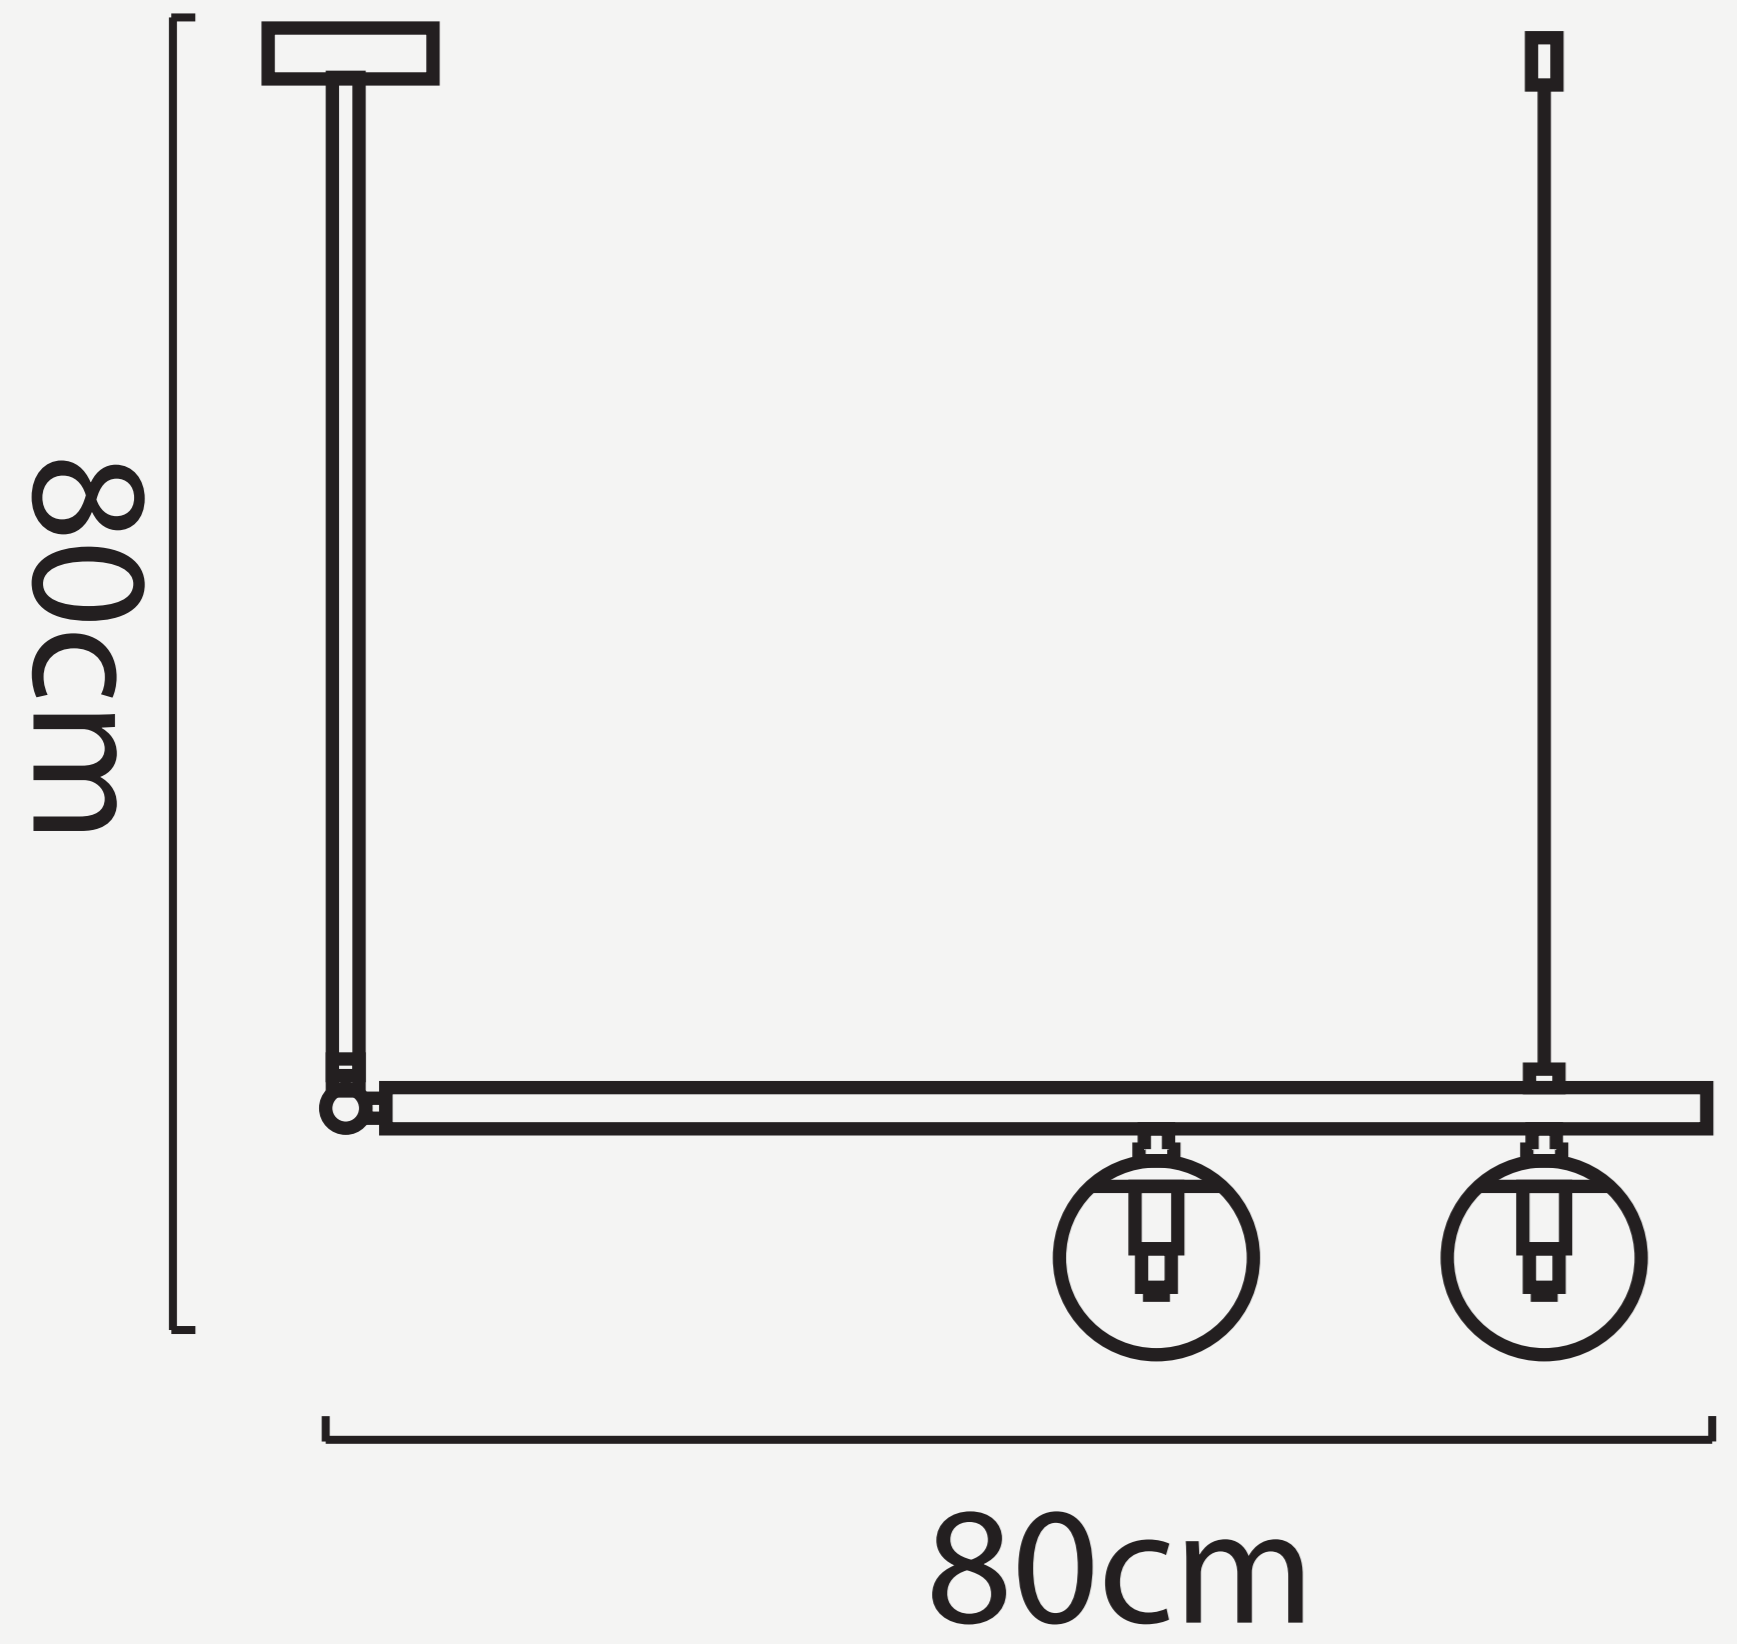

# L O D A M E R

Power source : AC  
Finish : IRON  
Material (s) : Metal+Glass  
Glass Color: White  
Body Color : Gold  
Body Style : 1 Head / 2 Head  
Number of light sources : 1  
Light source : LED bulbs  
Light source : G9  
Lighting Area : 3-5square meters  
Voltage : 110~220V  
Is Dimmable : No  
Cord : (Customable)  
Size : L55cm / L80cm