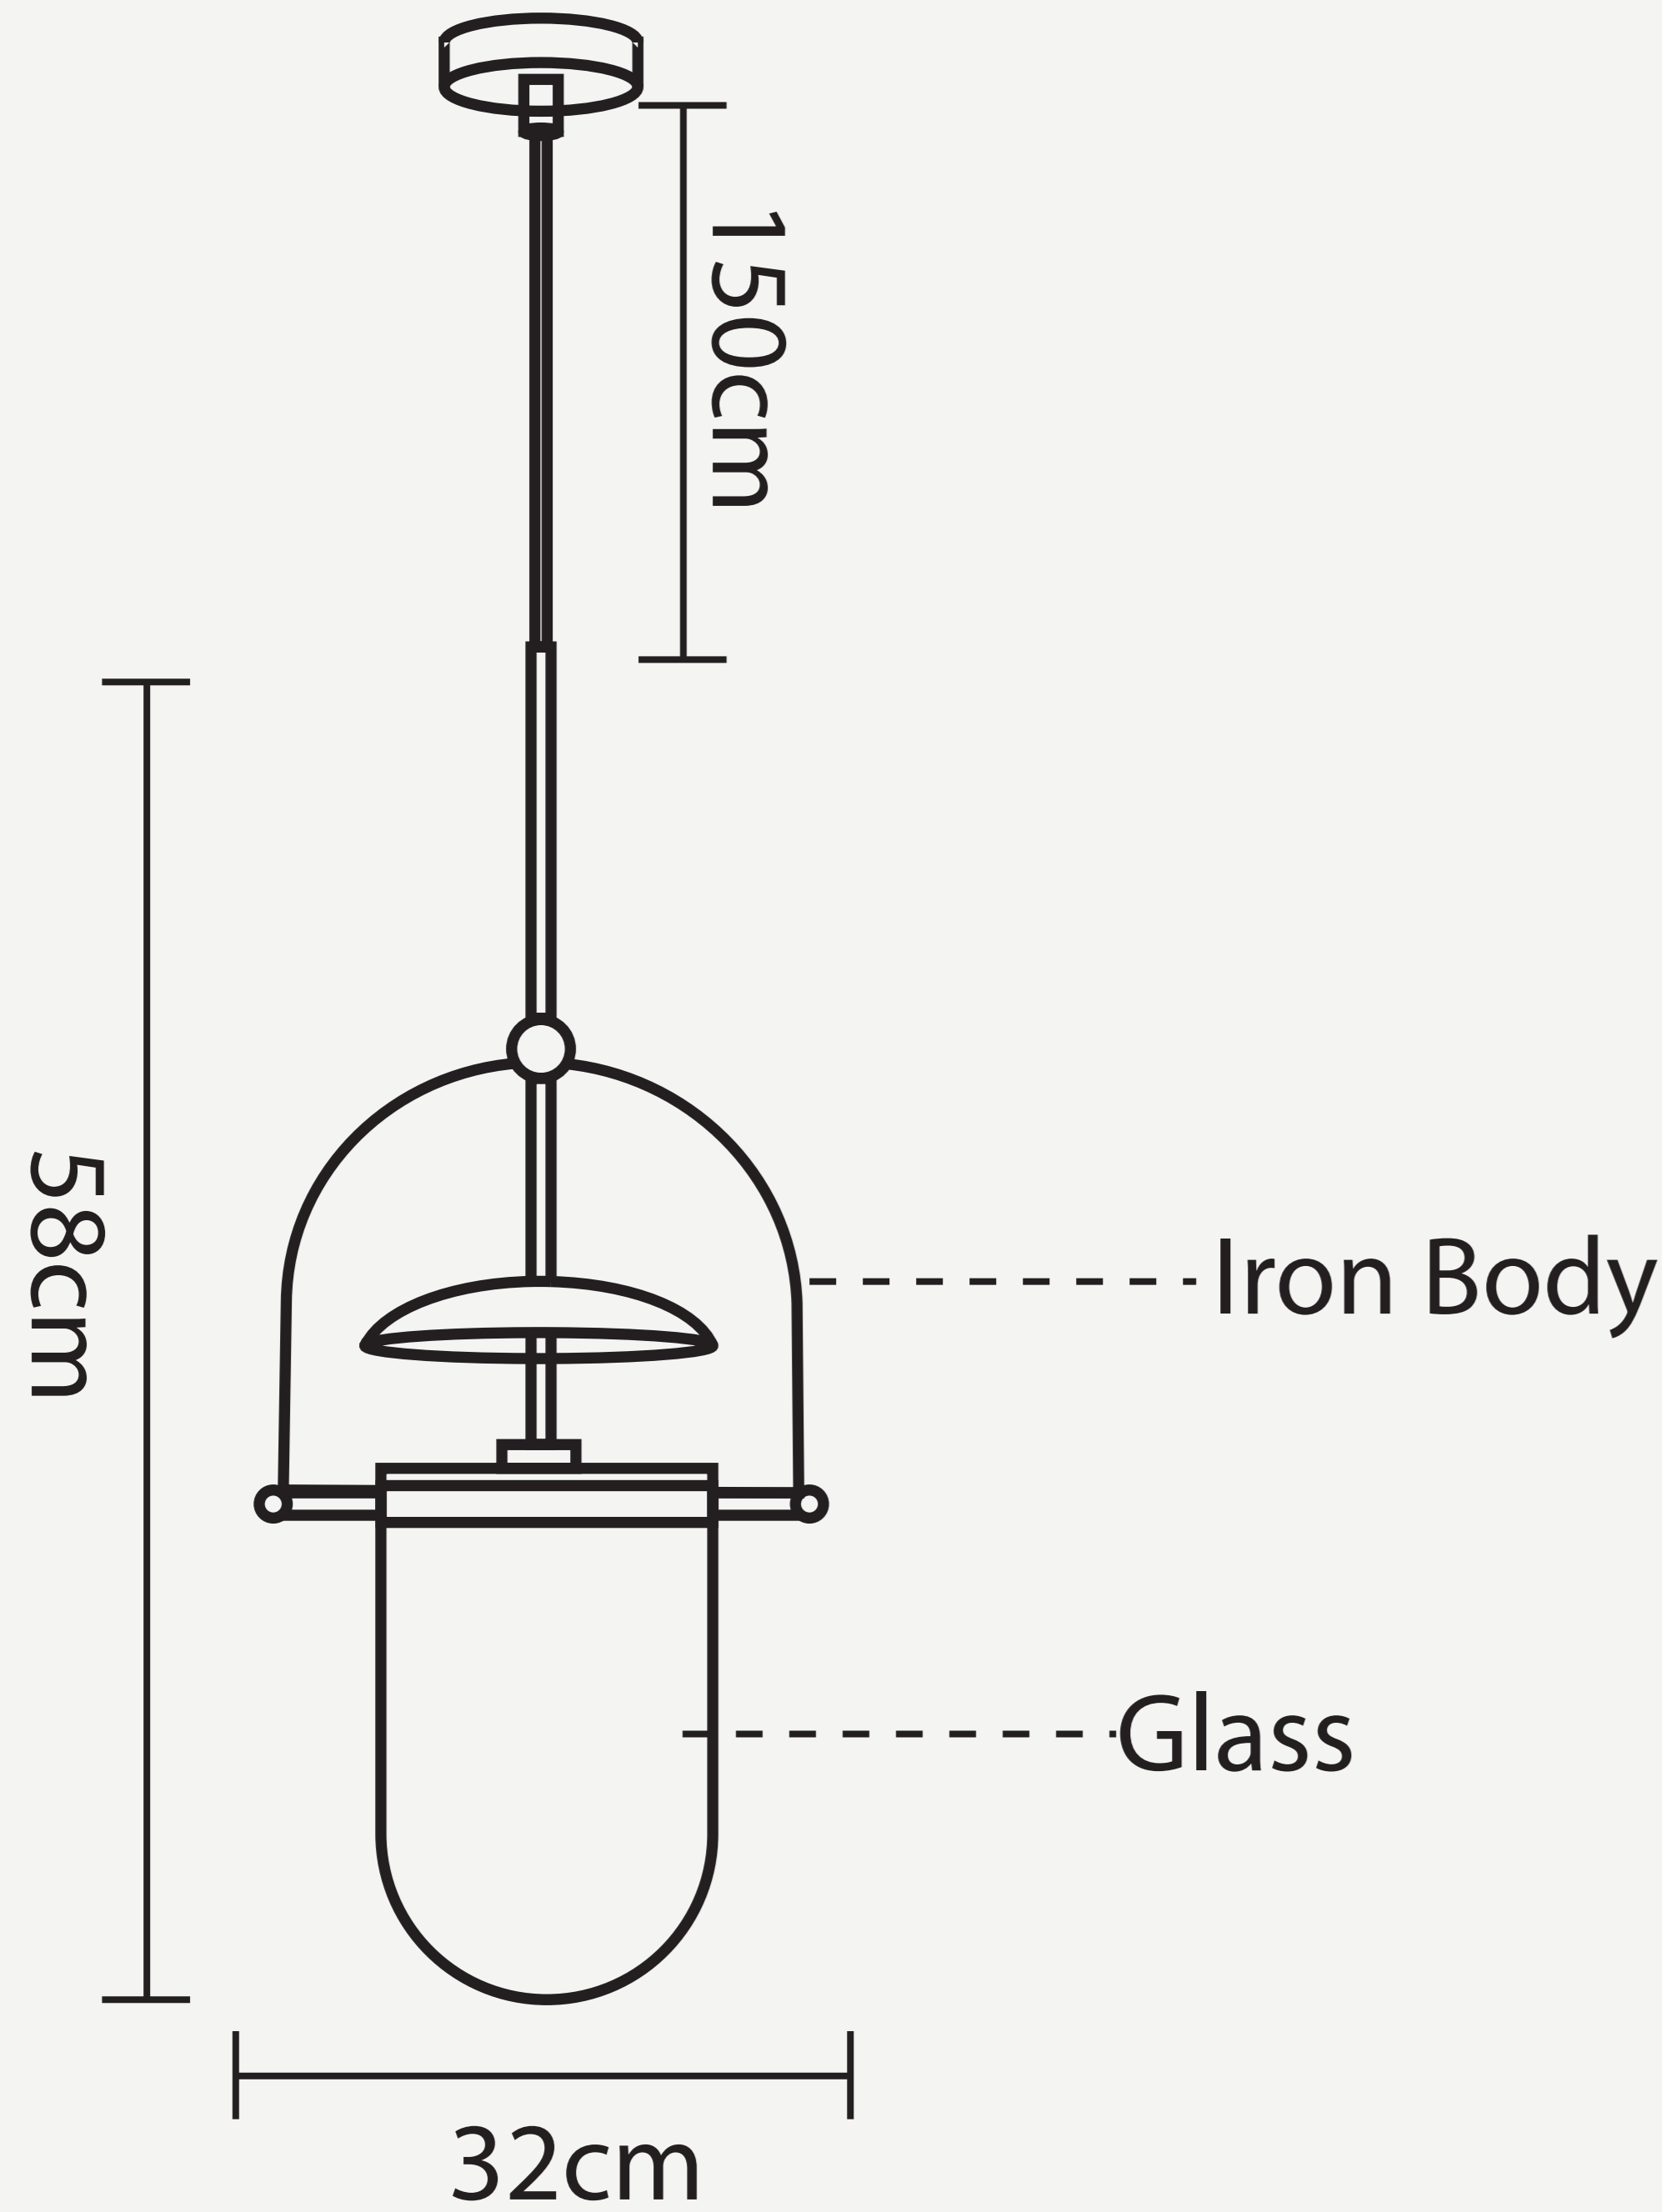

**MODERN STYLE BUCKET
GLASS PENDANT LAMP**

L O D A M E R

**MODERN STYLE BUCKET
GLASS PENDANT LAMP**

L O D A M E R

Power source :	AC
Finish :	Iron
Material (s) :	Metal+Glass
Body Color :	Cognac/Pink
Number of light sources :	1
Light source :	LED bulbs
Light source :	E26/E27
Lighting Area :	5-10square meters
Voltage :	110~240 V
Is Dimmable :	No
Cord :	(Customable)
Size :	D32xH58cm