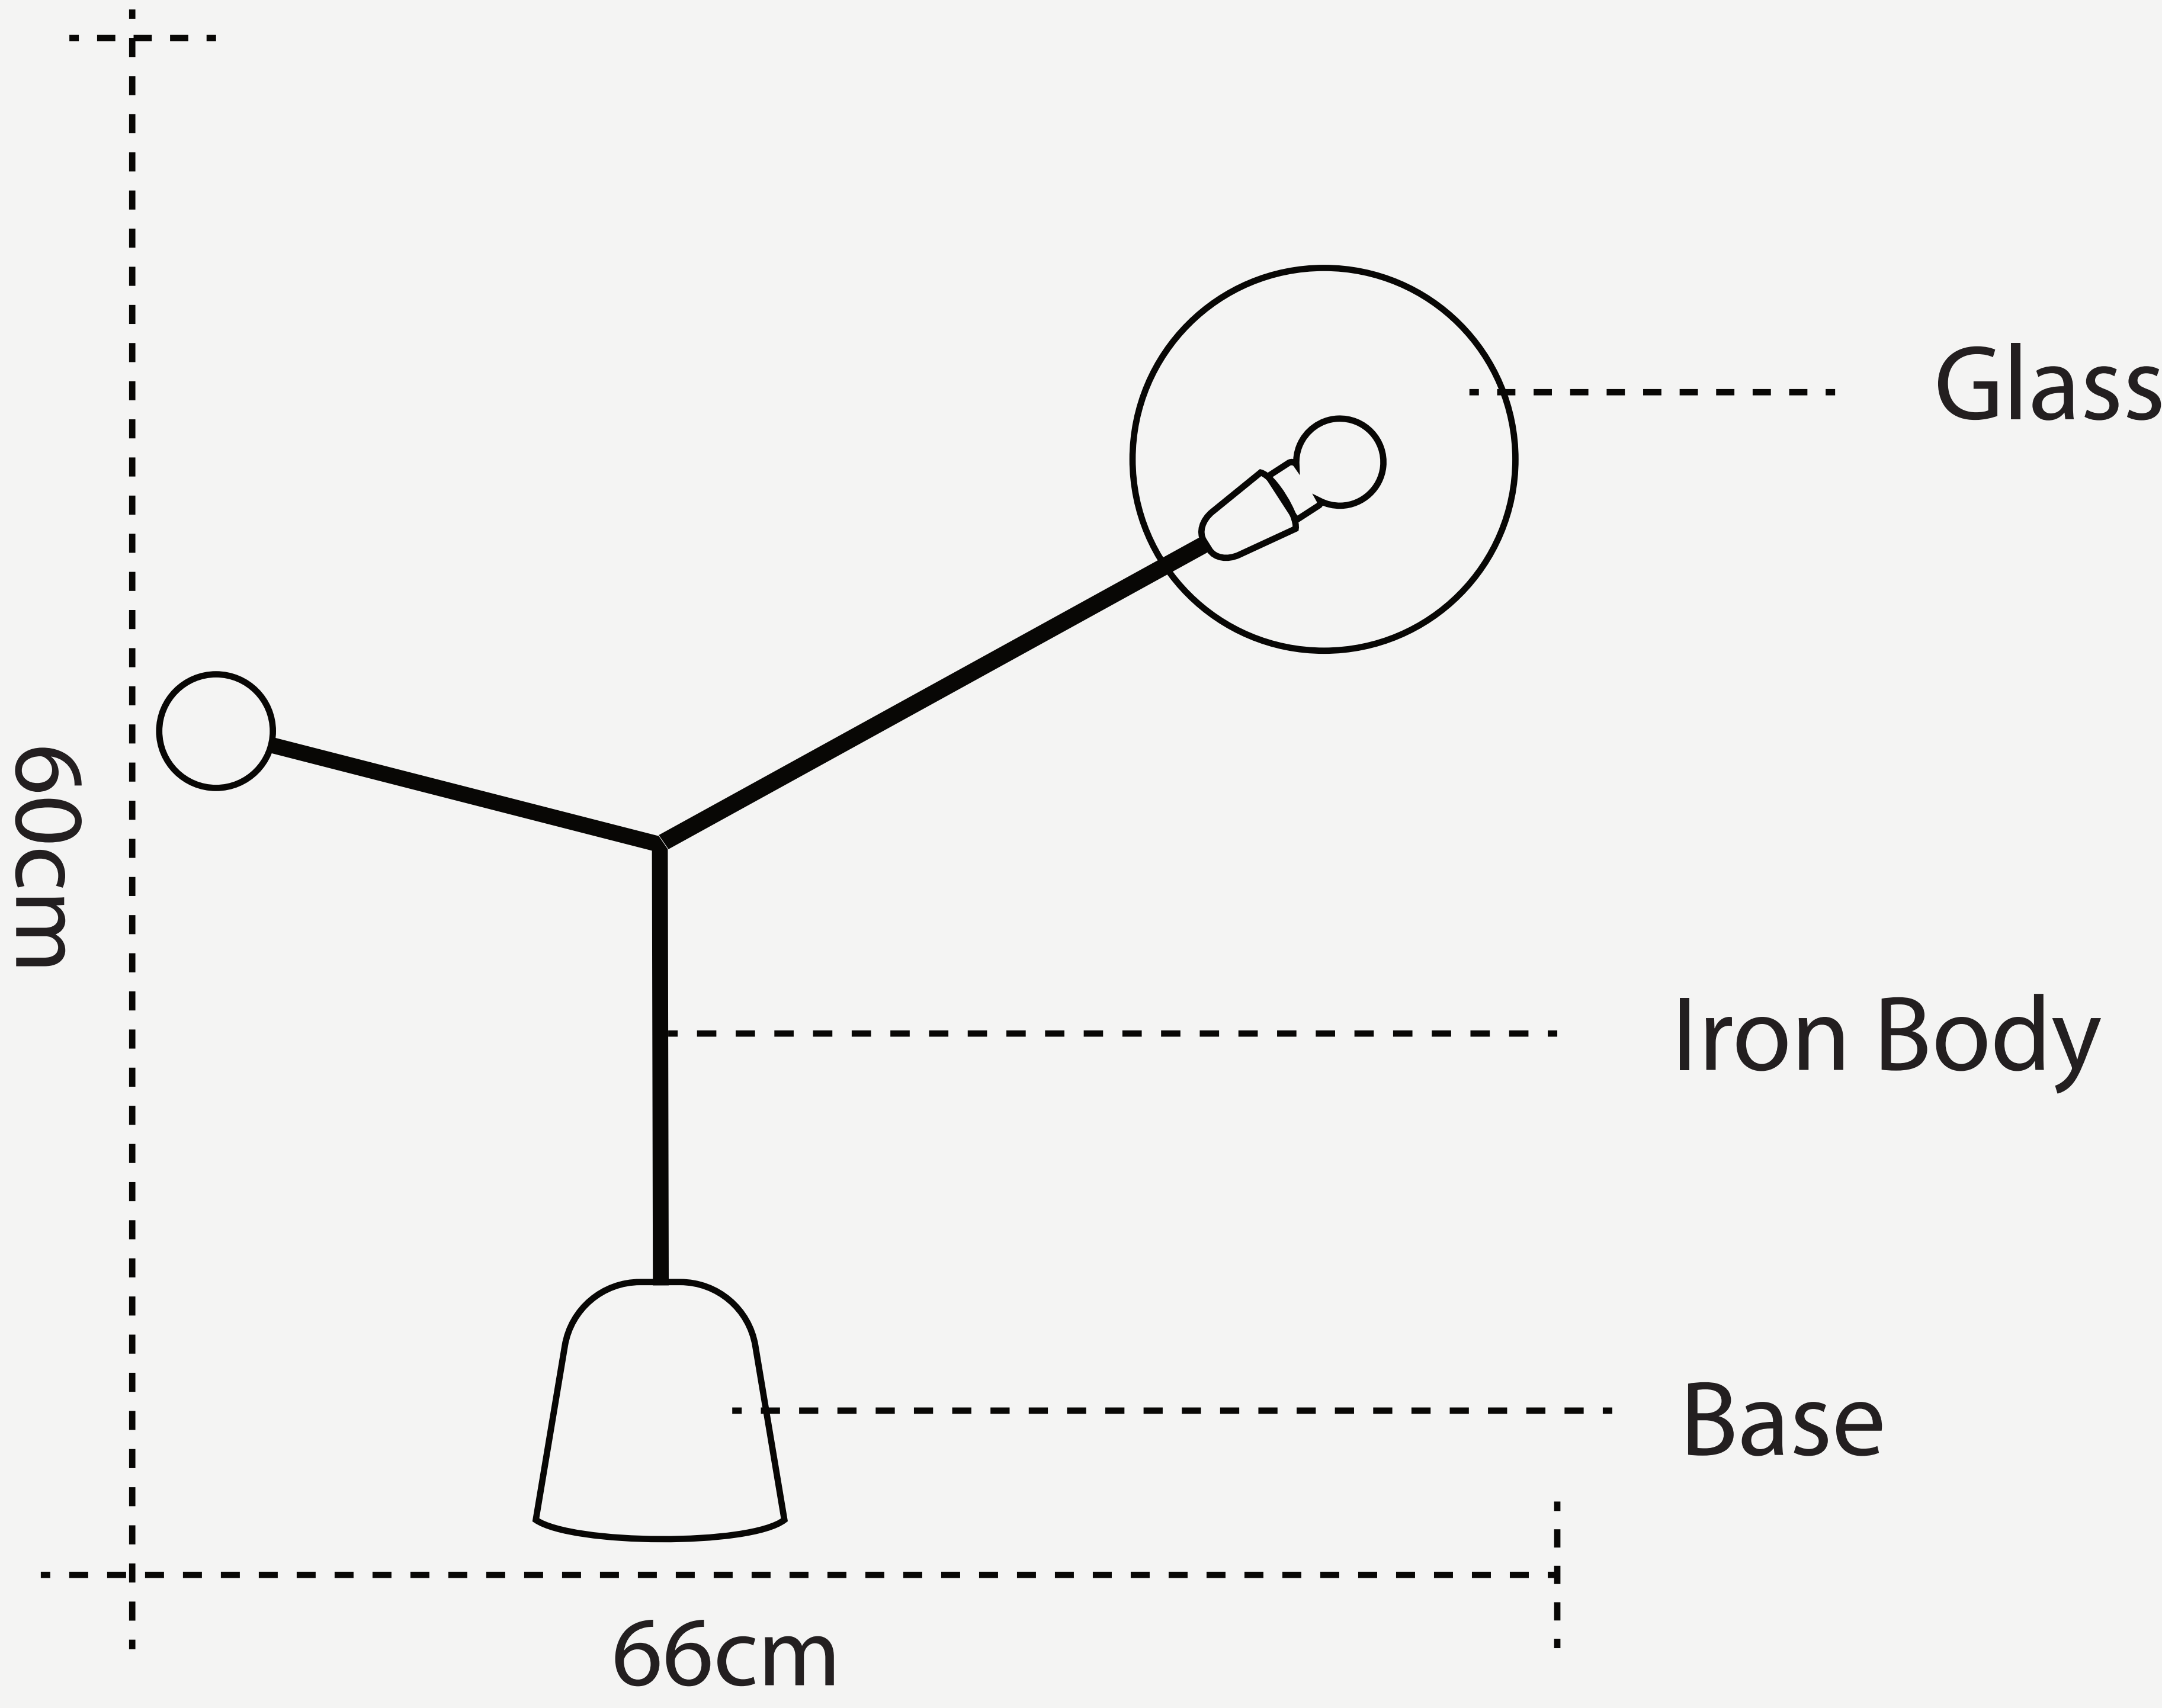

**MODERN MARBLE TABLE
LAMP**

L O D A M E R

**MODERN MARBLE TABLE
LAMP**

L O D A M E R

Finish :	Iron
Power :	0-5 W
Material (s) :	Metal
Power source :	AC
Light source :	LED bulbs
Body Material :	Iron+Glass
Glass Color:	Blue
Body Color:	Black
Size:	D66xH60cm