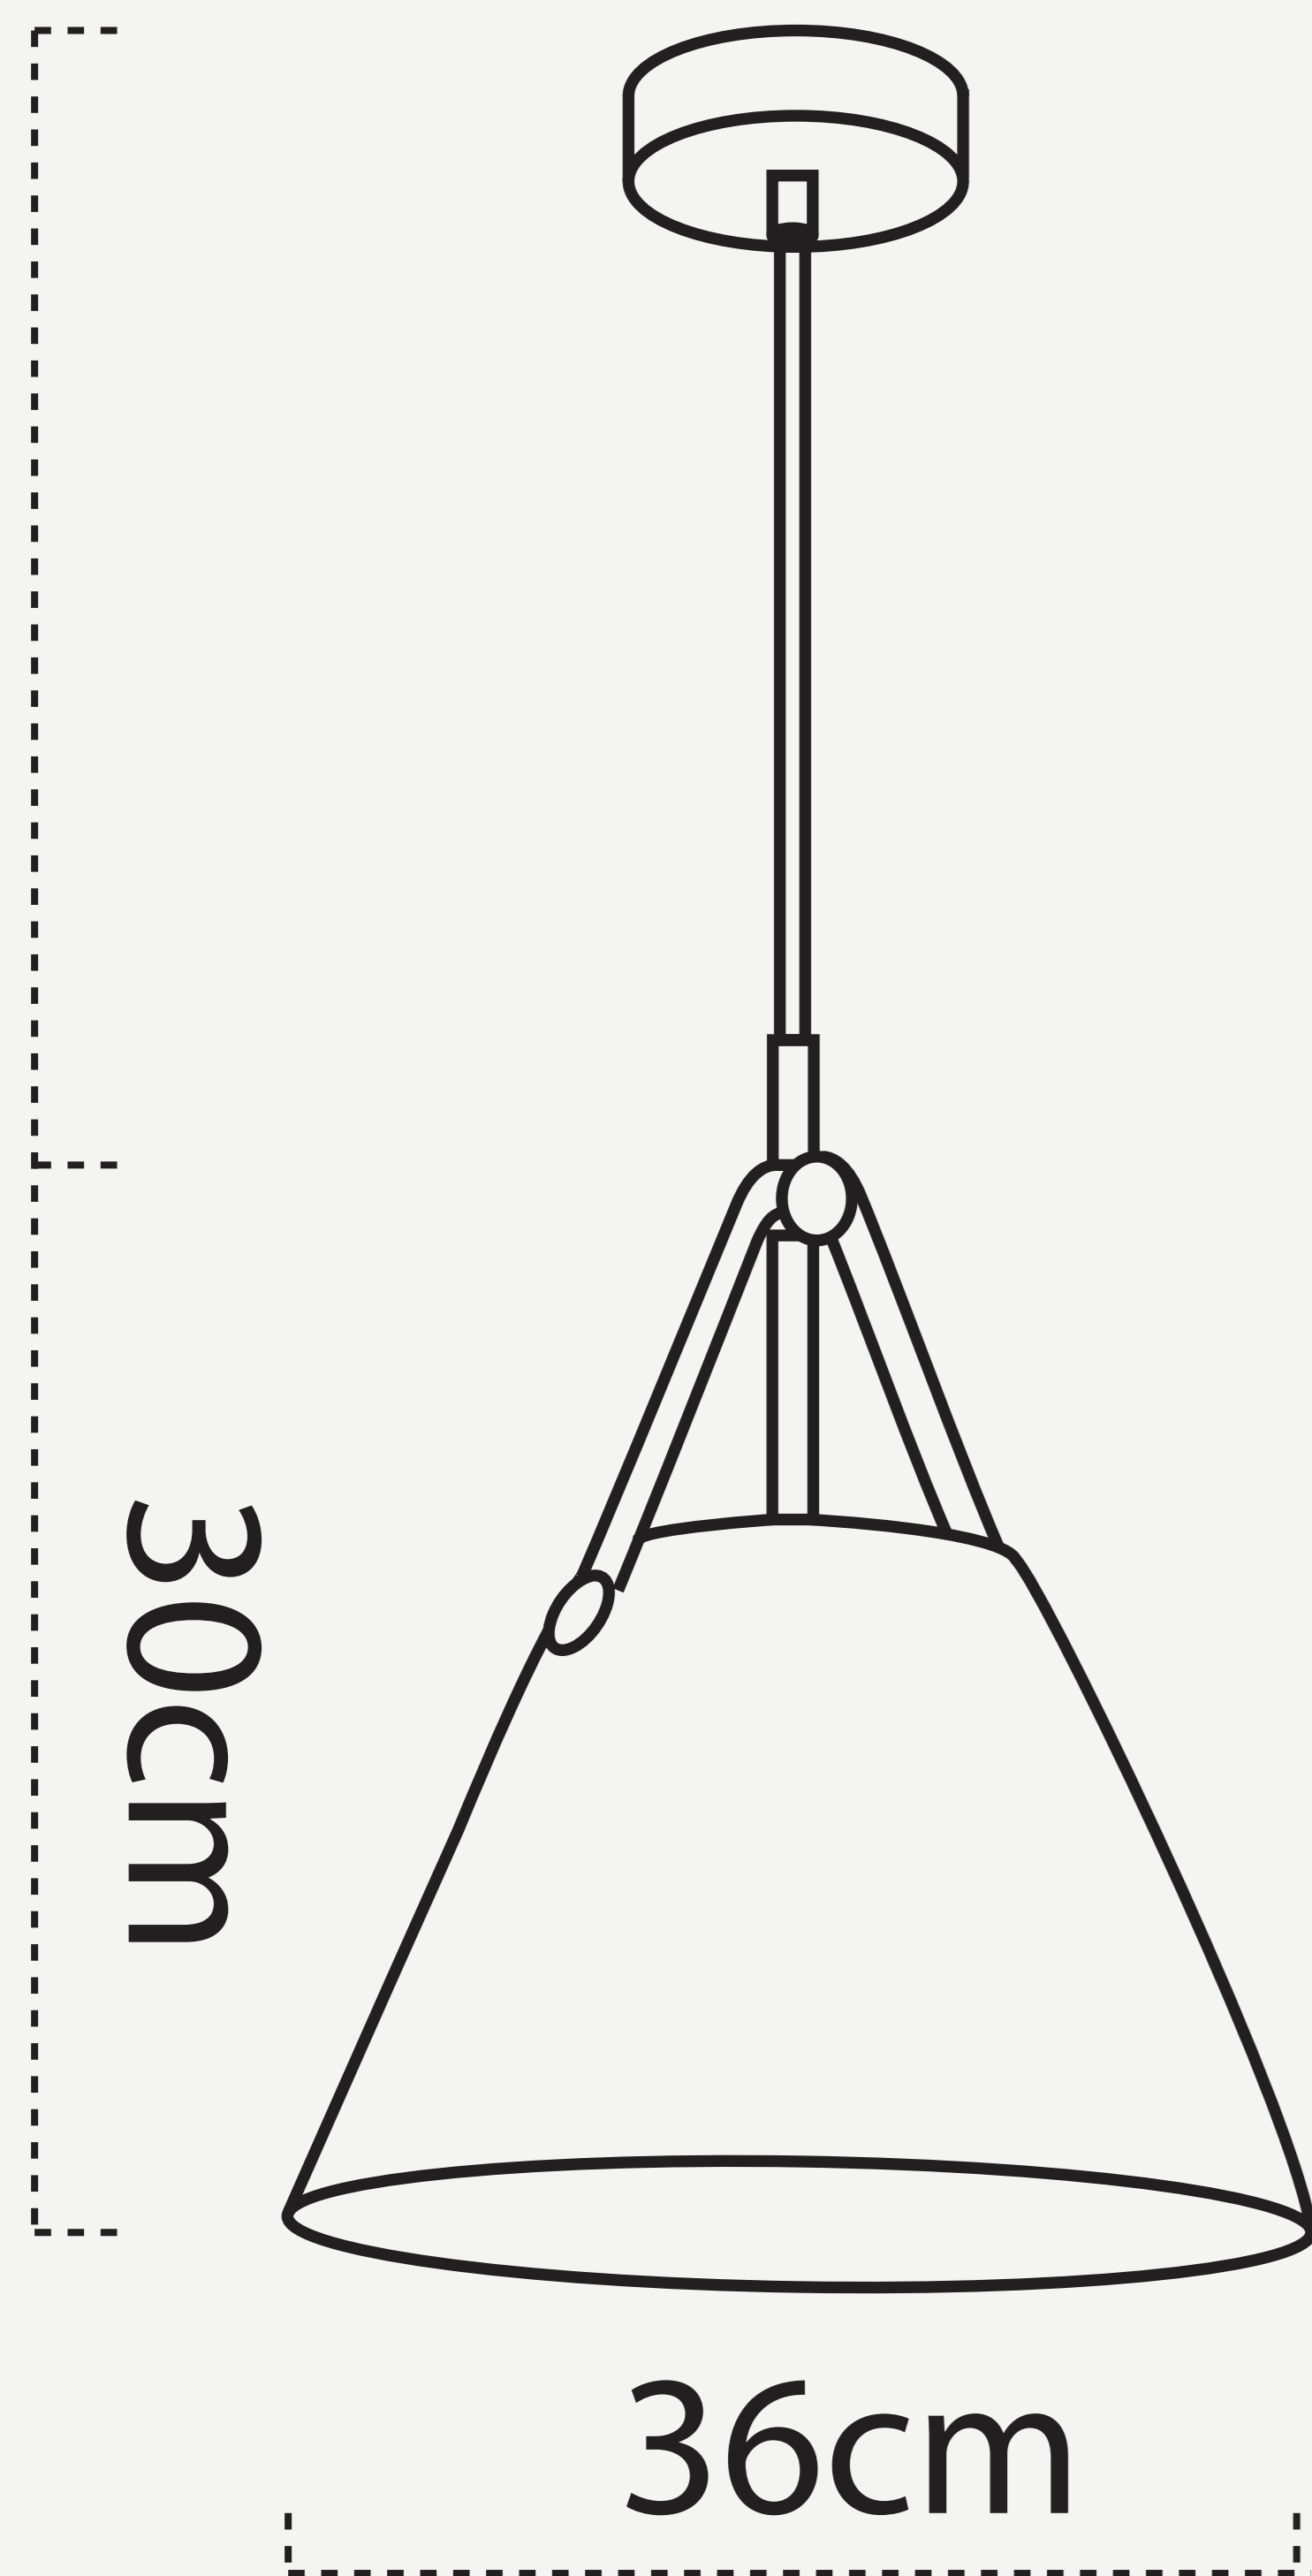

**MINIMALIST NORDIC HANGING
LIGHT**

L O D A M E R

MINIMALIST NORDIC HANGING LIGHT

L O D A M E R

Power source :	AC
Finish :	Iron
Material (s) :	Metal
Body Color :	Black/White/Gray
Number of light sources :	1
Light source :	LED bulbs
Light source :	E26/E27
Lighting Area :	3-5square meters
Voltage :	110~240 V
Is Dimmable :	No
Cord :	150cm (Customable)
Size :	D27xH32cm/D36xH30cm