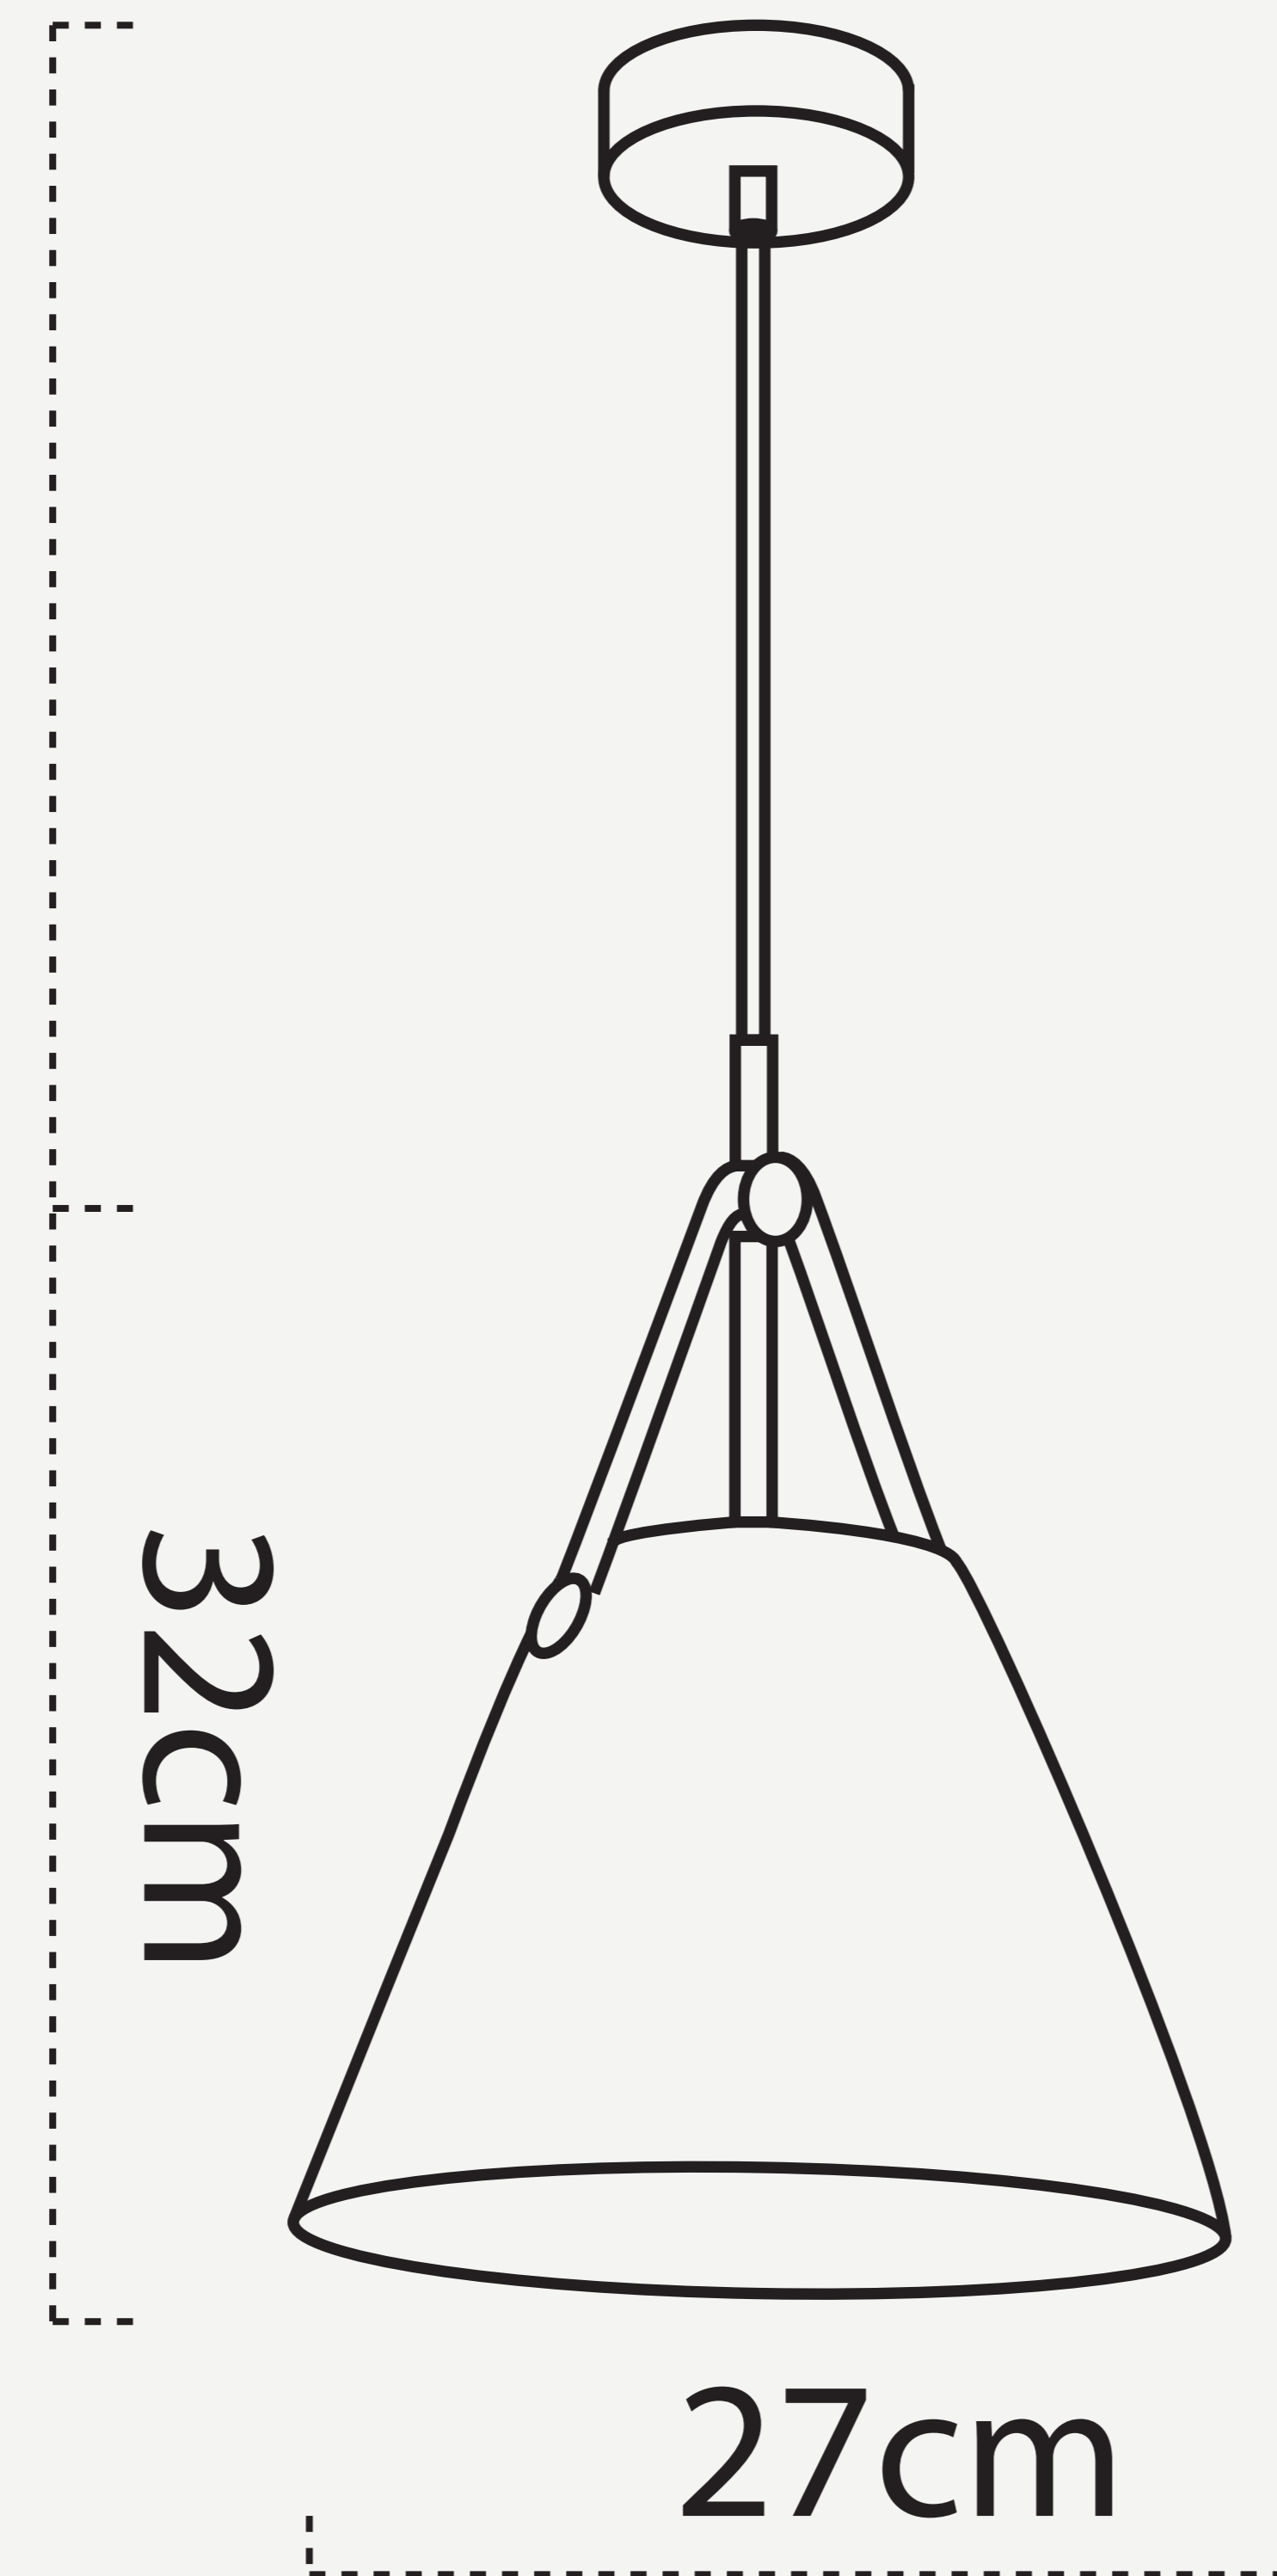

**MINIMALIST NORDIC HANGING
LIGHT**

L O D A M E R

MINIMALIST NORDIC HANGING LIGHT

L O D A M E R

Power source :	AC
Finish :	Iron
Material (s) :	Metal
Body Color :	Black/White/Gray
Number of light sources :	1
Light source :	LED bulbs
Light source :	E26/E27
Lighting Area :	3-5square meters
Voltage :	110~240 V
Is Dimmable :	No
Cord :	150cm (Customable)
Size :	D27xH32cm/D36xH30cm