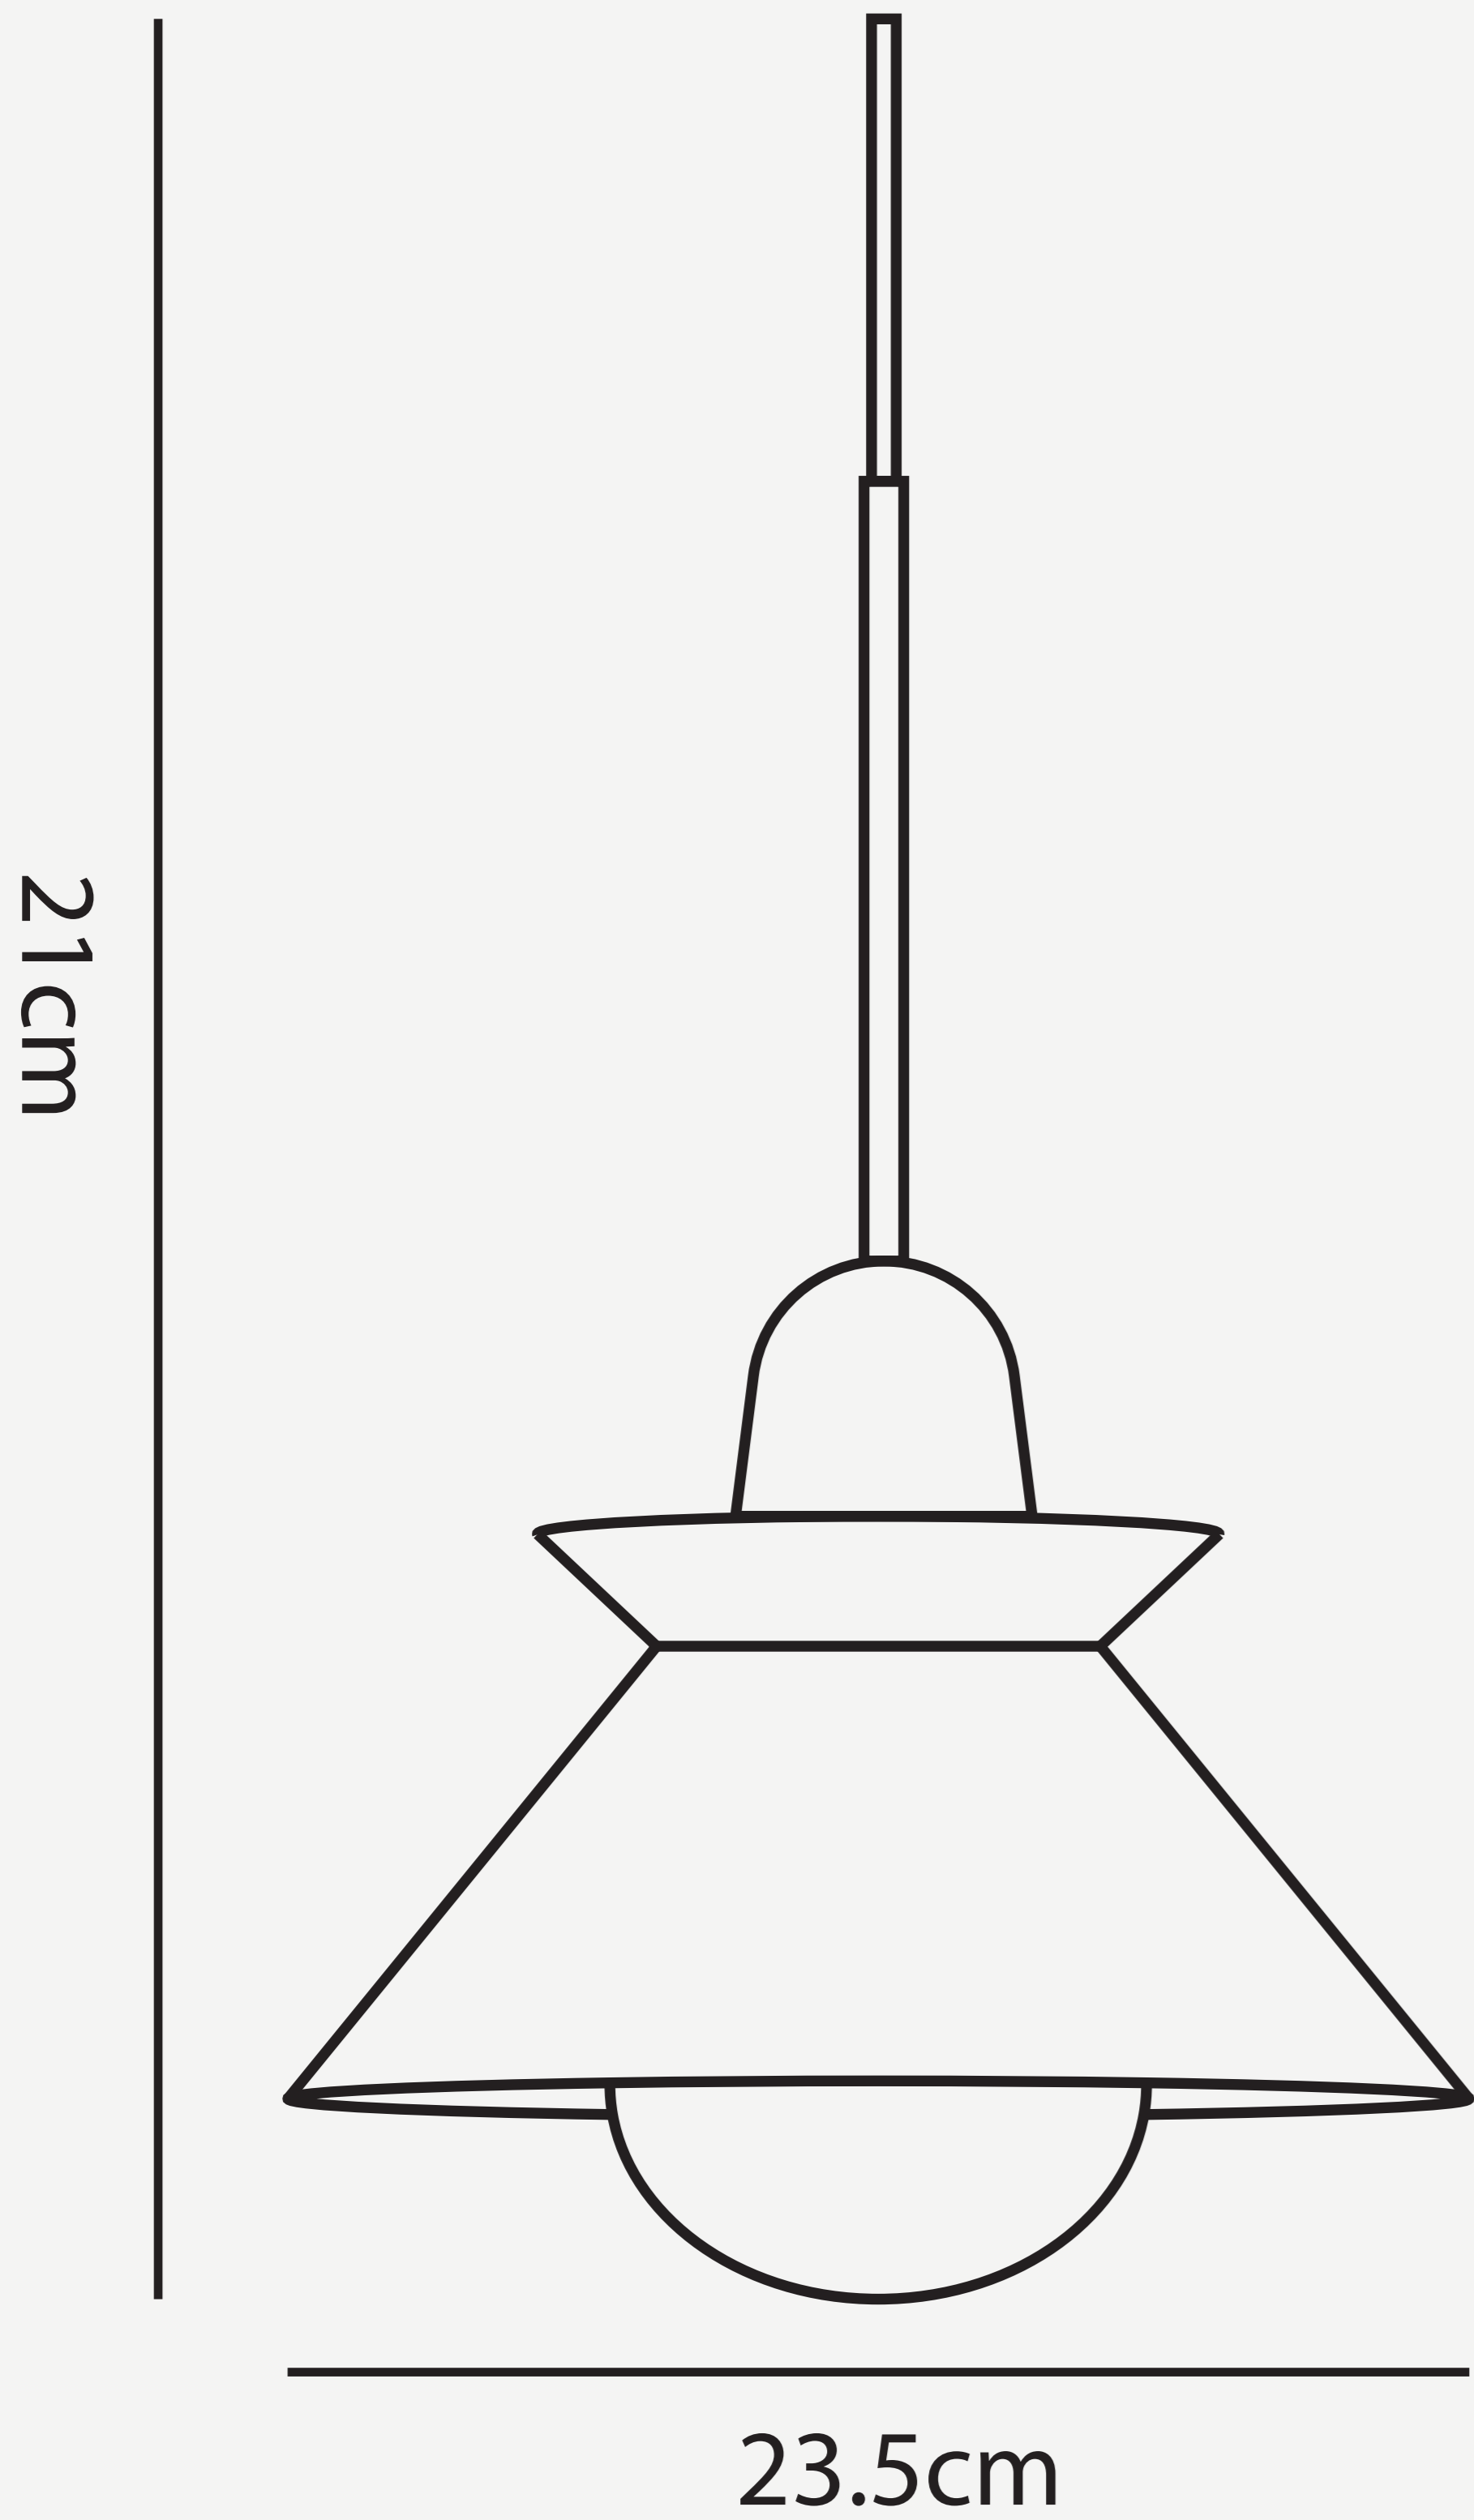

**MINIMALIST CONE METAL
PENDANT LAMP**

L O D A M E R

**MINIMALIST CONE METAL
PENDANT LAMP**

L O D A M E R

Power source :	AC
Finish :	Iron
Material (s) :	Metal+Cement
Lampshade Color:	White
Number of light sources :	1
Light source :	LED bulbs
Light source :	e27
Lighting Area :	5-10square meters
Voltage :	110~240 V
Is Dimmable :	No
Cord :	(Customable)
Size :	D23.5xH21cm