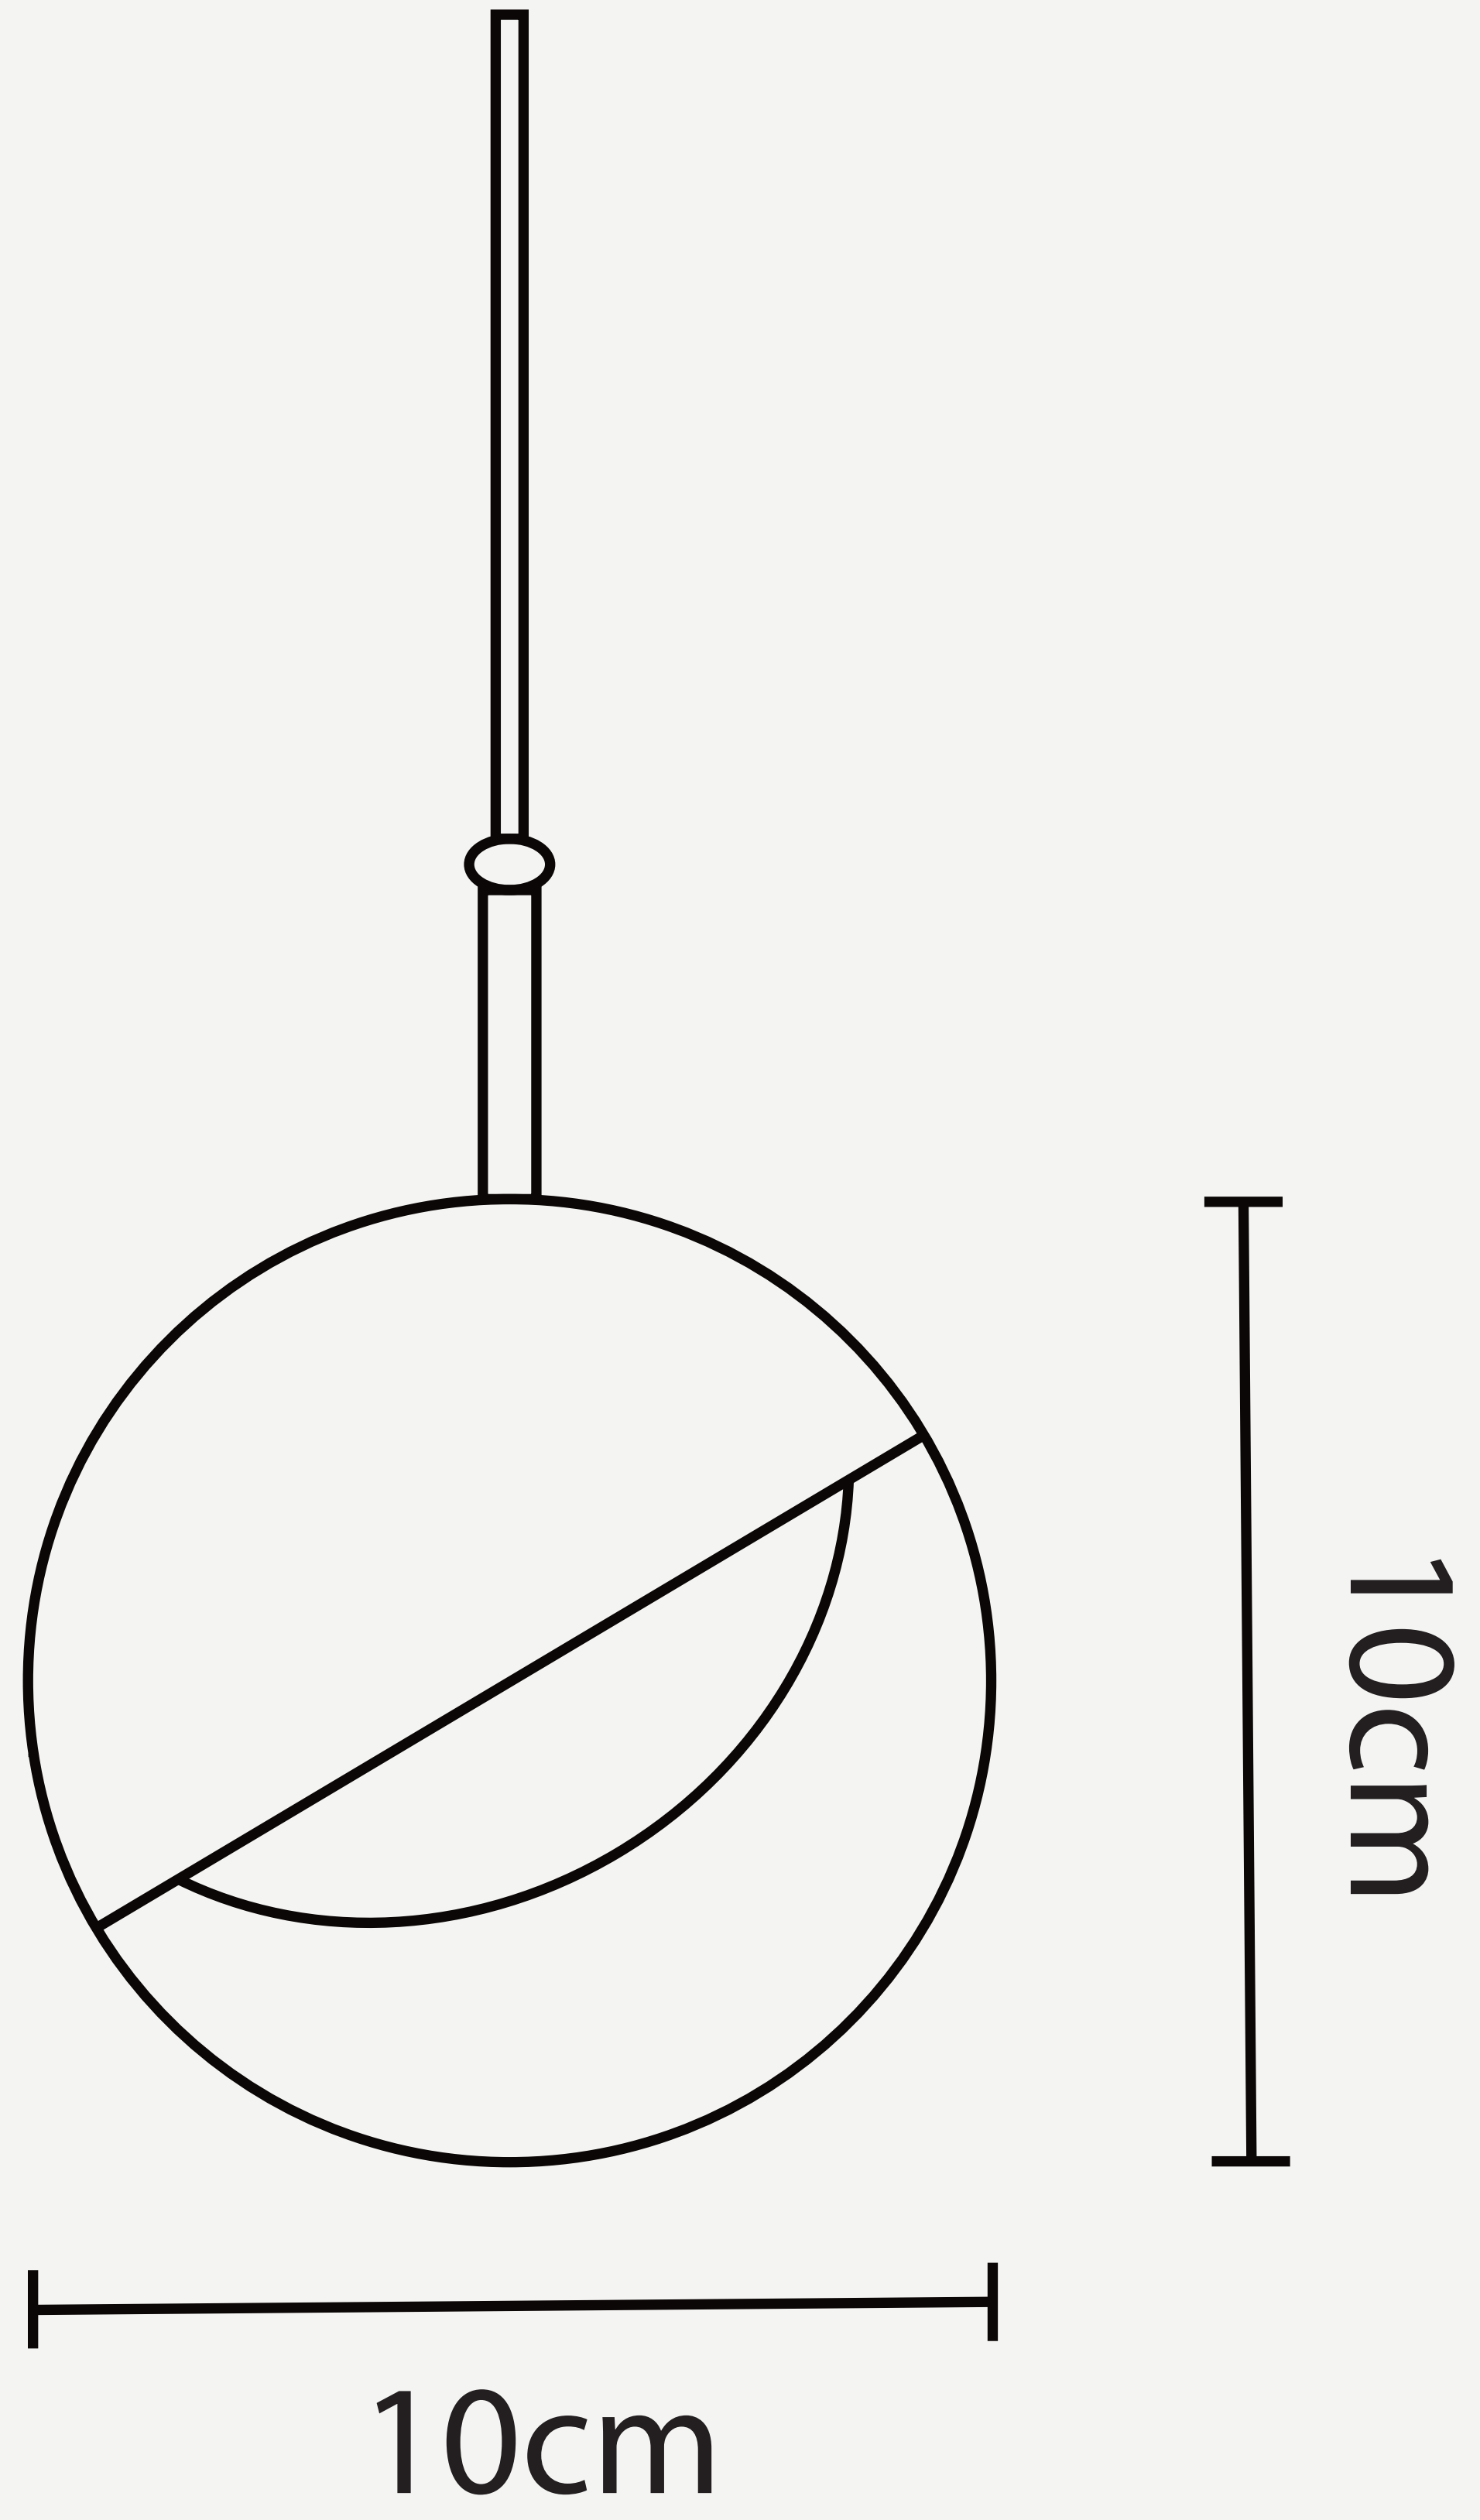

**MARBLE BALLS PENDANT  
LAMP**

**L O D A M E R**

**MARBLE BALLS PENDANT  
LAMP**

**L O D A M E R**

Power source :	AC
Material (s) :	Metal+acrylic
Number of light sources :	One
Lighting zone :	5-10m2
Finish :	Iron
Light source :	LED bulbs
Voltage :	110~220 V
Base Type :	G4
Cord :	150cm
CRI :	85
Metal Color :	Gold/ Rose Gold
Size :	D10xH10cm
Is Dimmable :	No