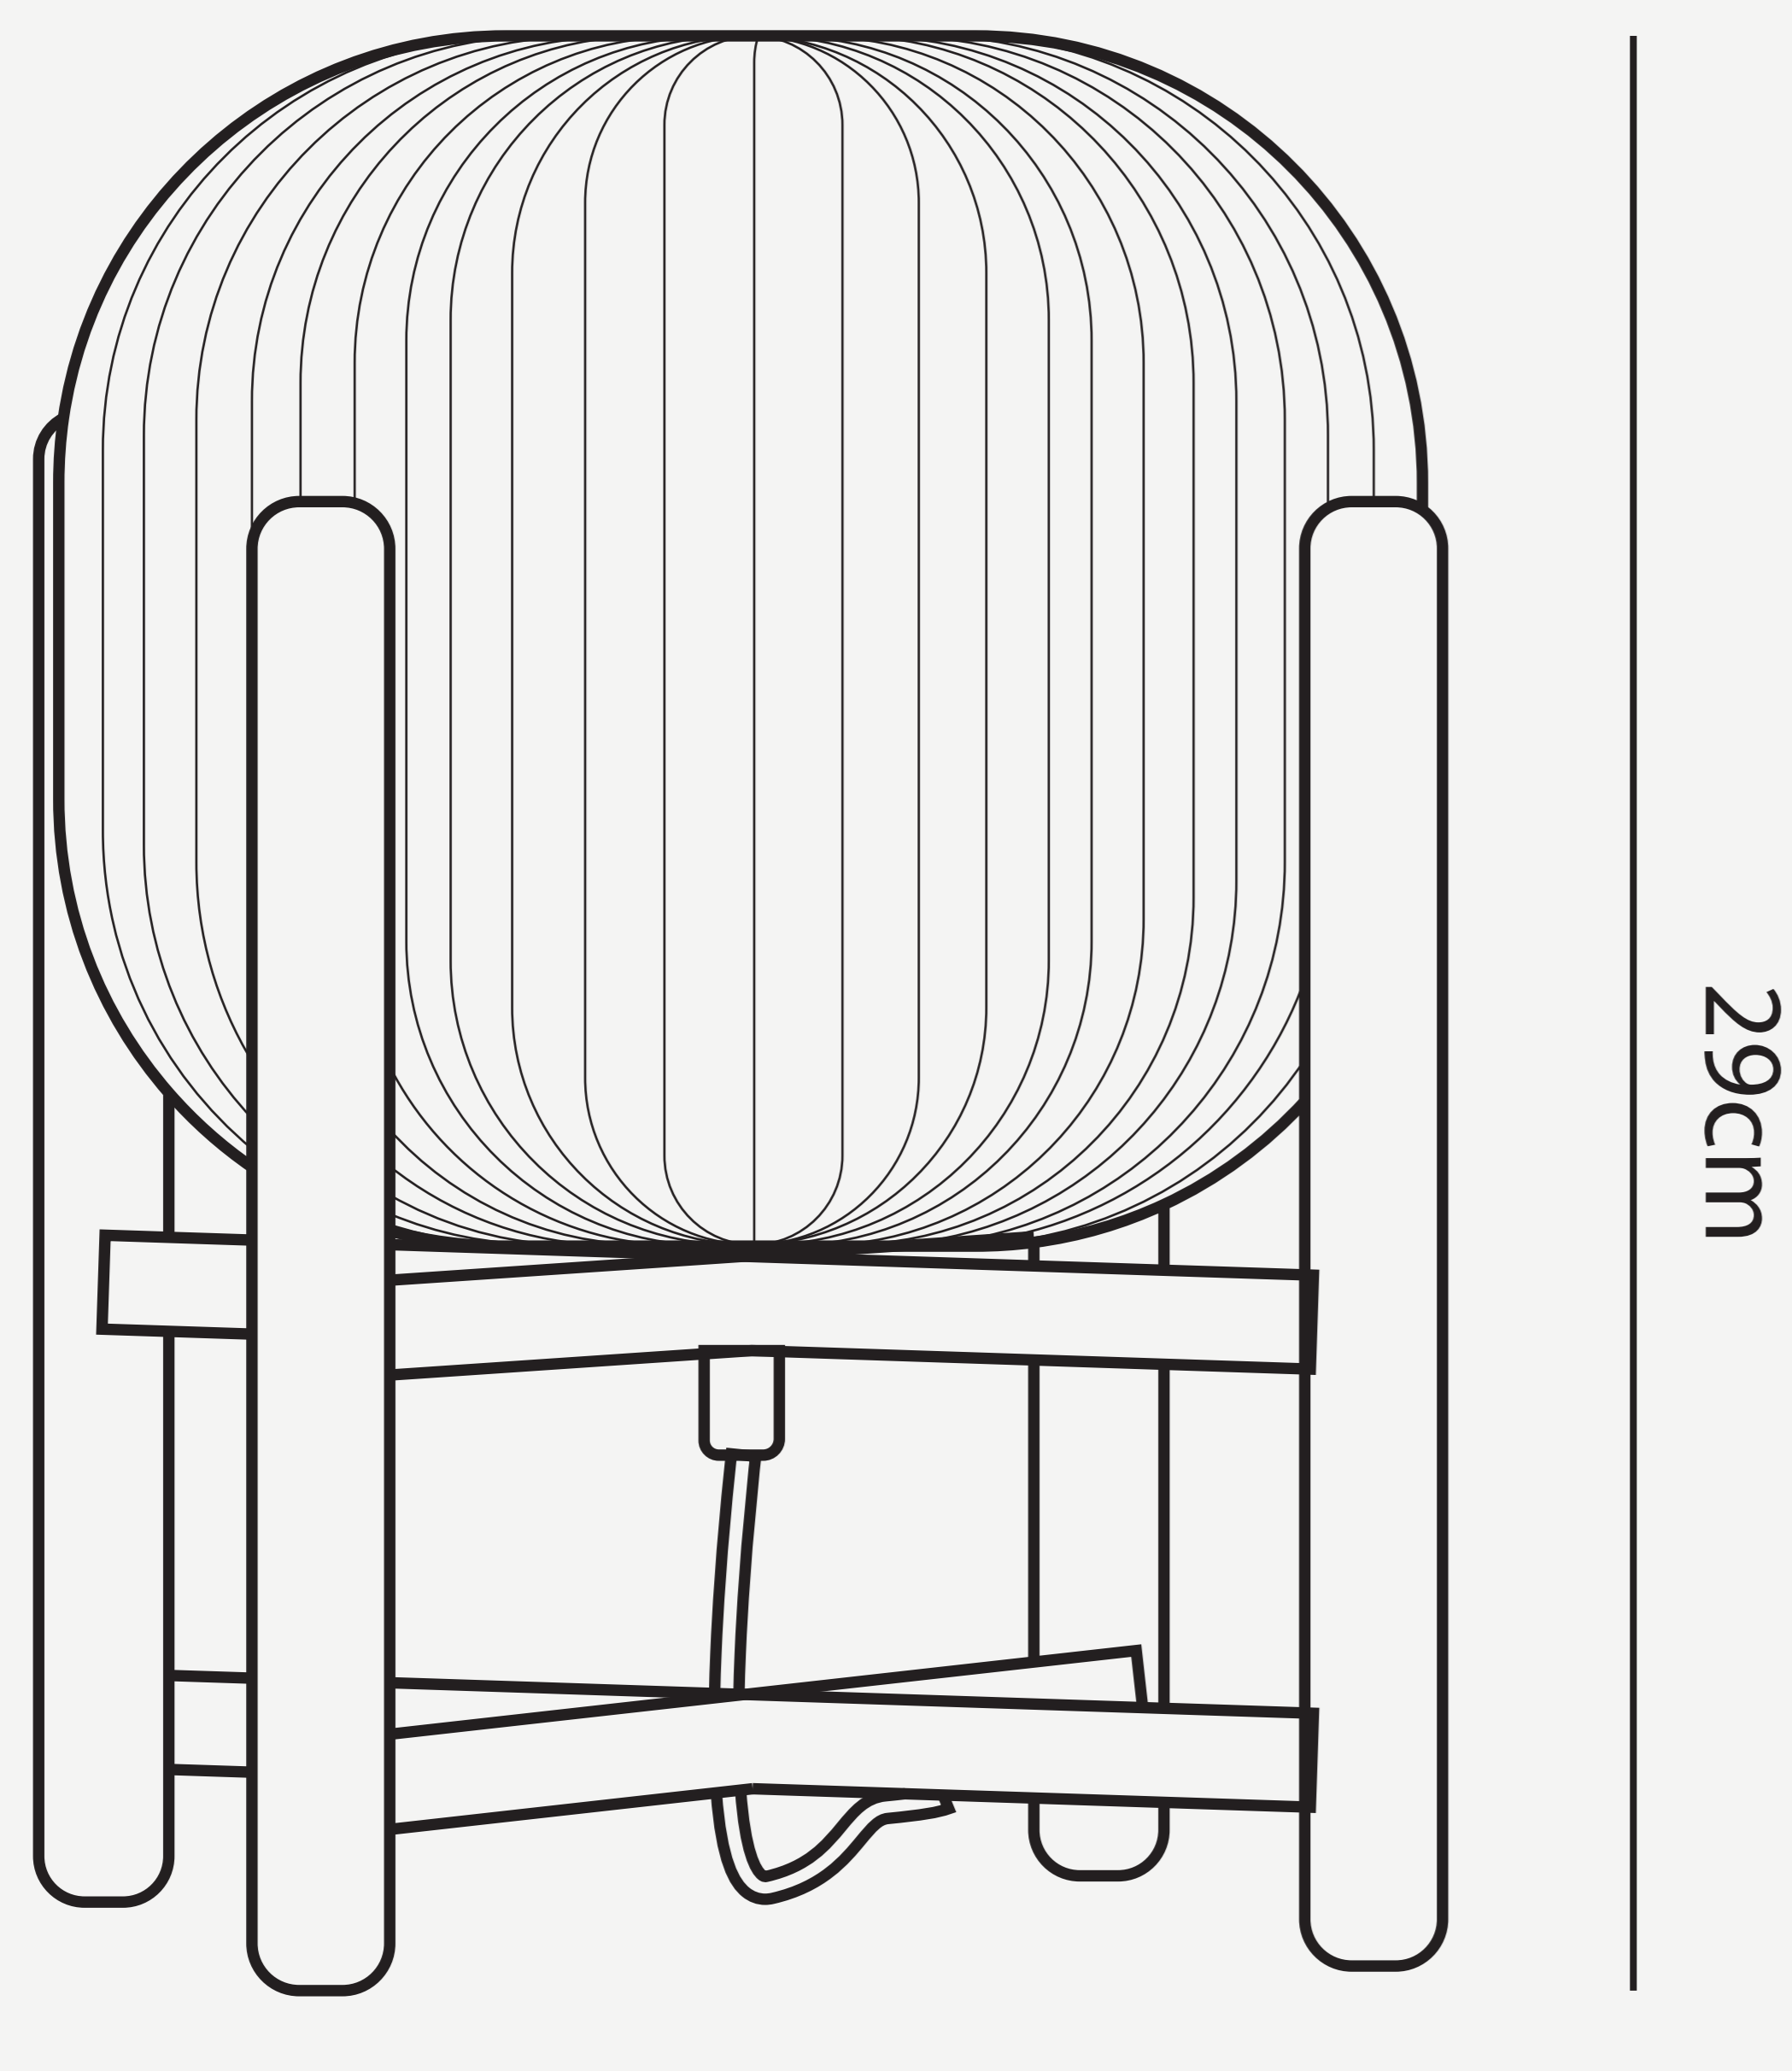

MALMO TABLE LAMP

L O D A M E R

## MALMO TABLE LAMP

## L O D A M E R

25cm

15cm

25cm

Power source :	AC
Material (s) :	Copper
Body Material :	Bronze
Finish :	Other
Power :	31-40 W
Shade type :	Stained Glass
Lampshade Style :	Style A / Style B
Lampshade Color :	White
Switch type :	Knob Switch
Number of light sources :	1LED bulbs
Light source :	e27
Light source :	10-15square meters
Lighting Area :	90~260V
Voltage :	No
Is Dimmable :	D25cmxH29cm / D15cmxH25cm
Size :	