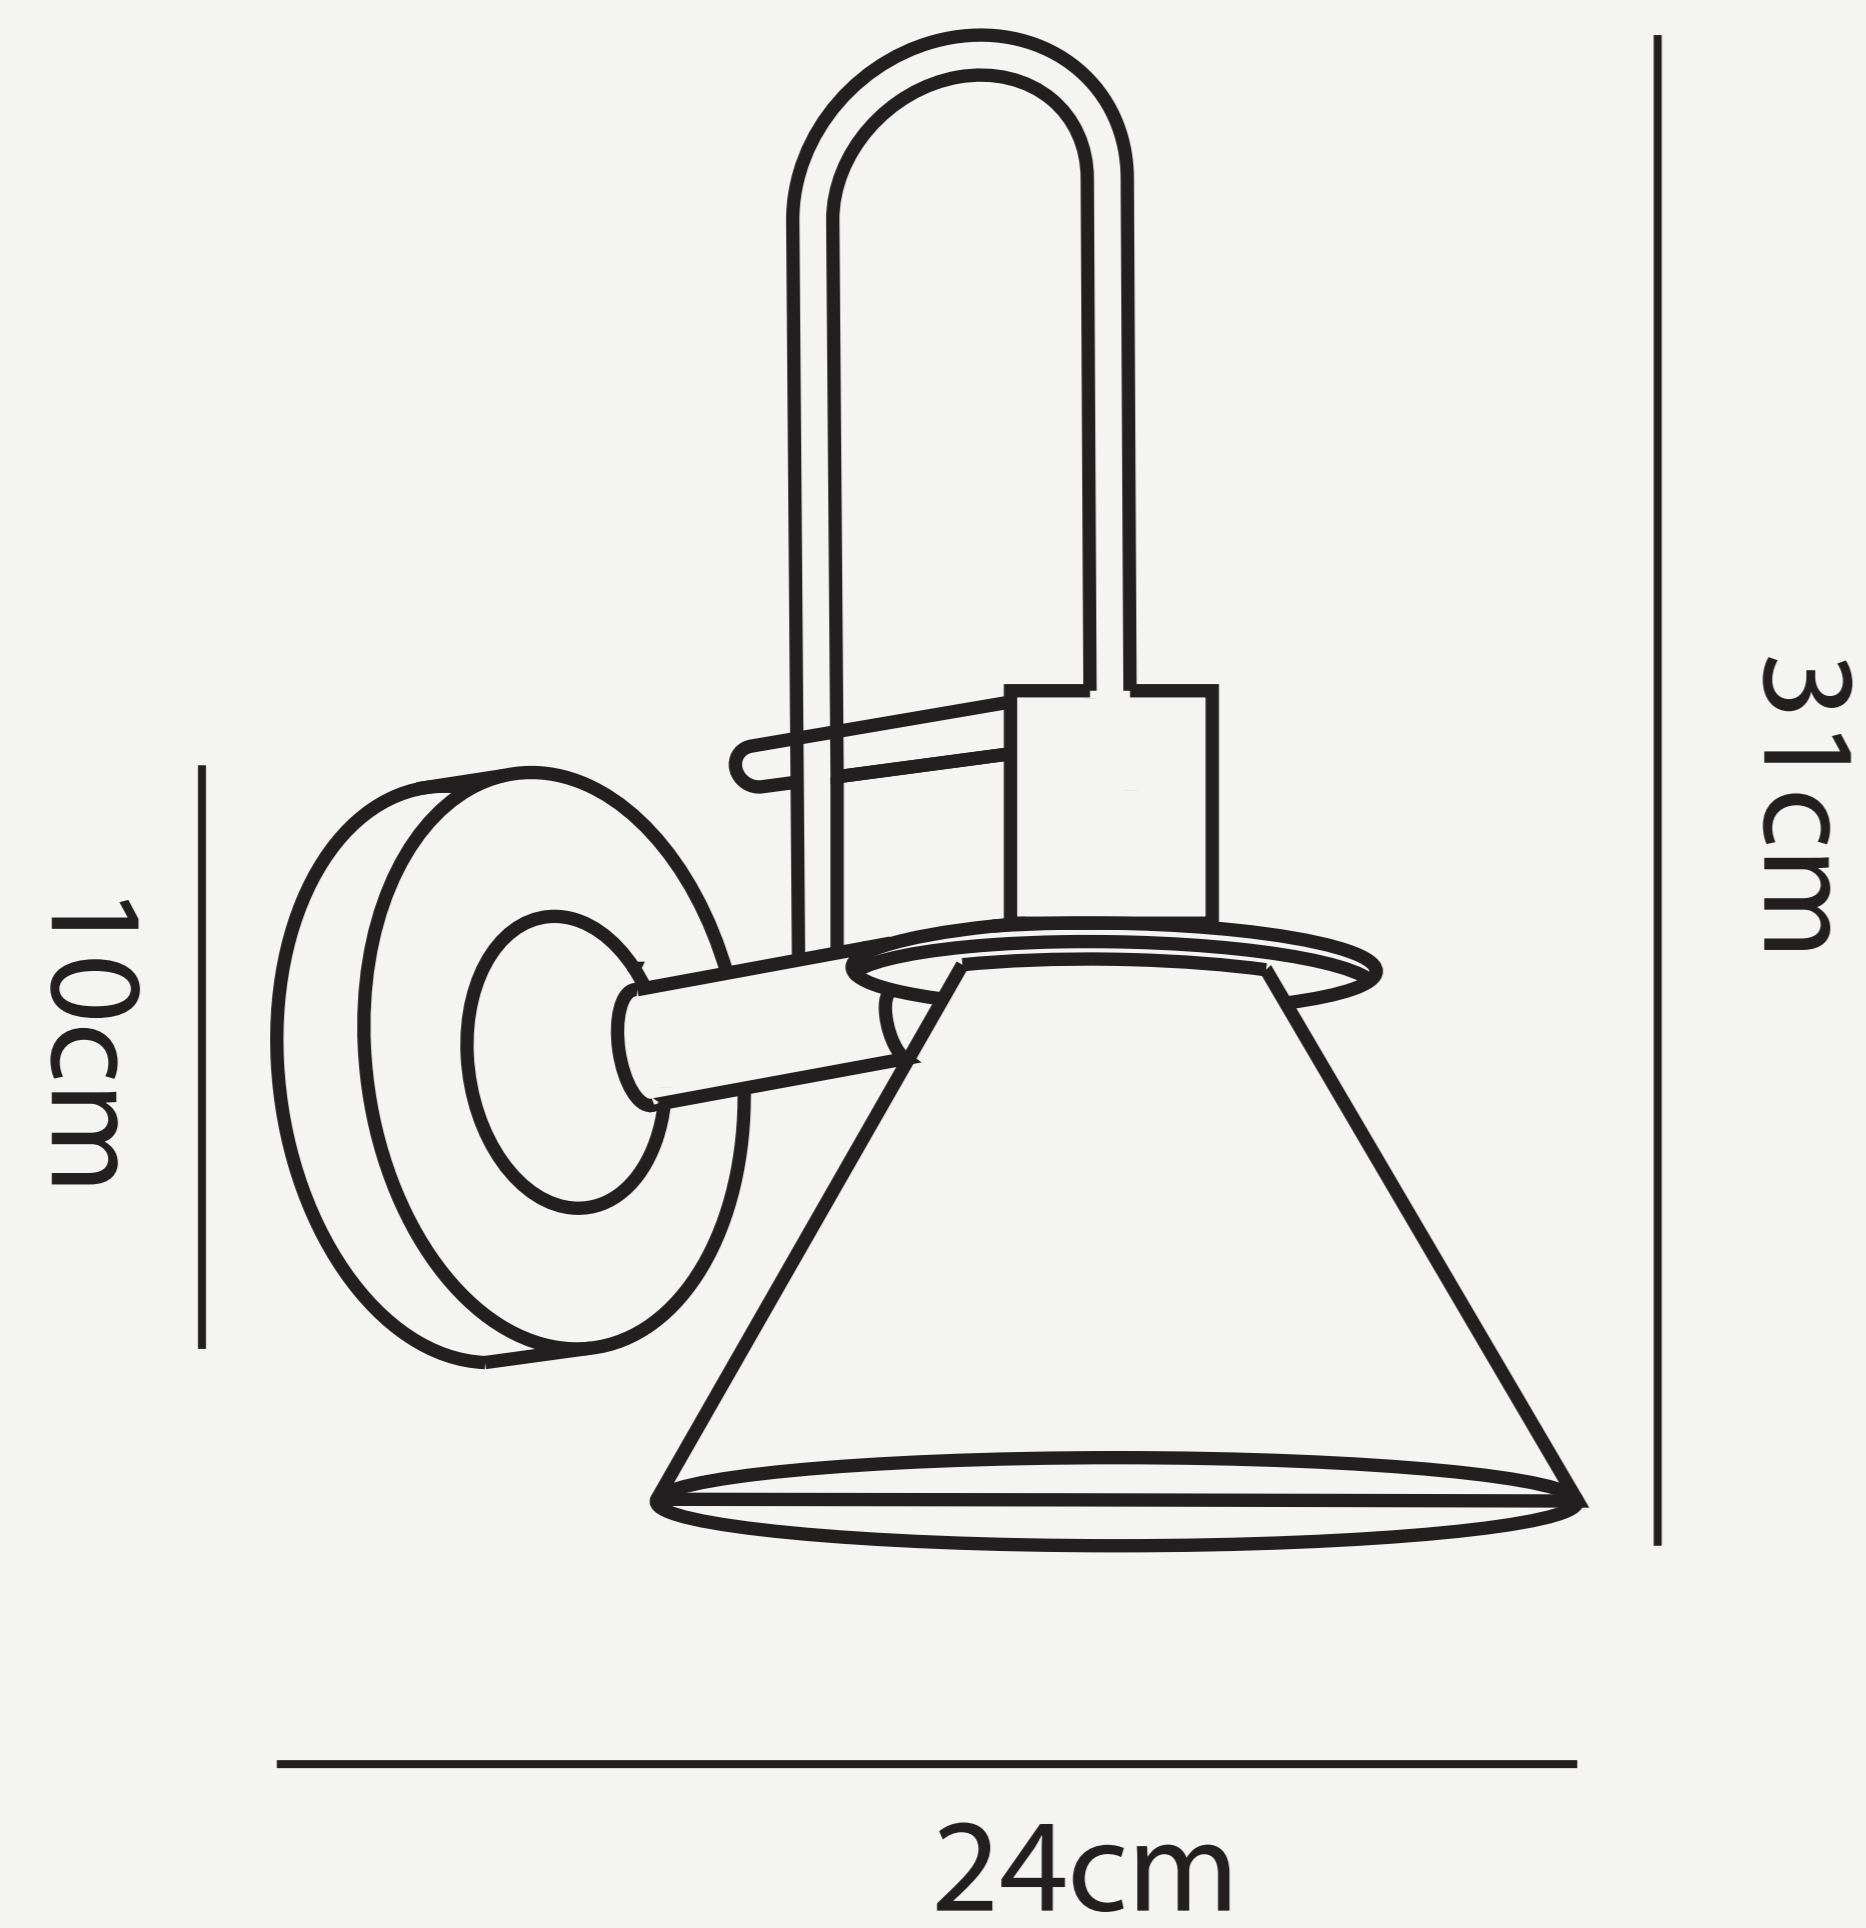

MACARON HORN WALL LAMP

L O D A M E R

MACARON HORN WALL LAMP

L O D A M E R

Power source :	AC
Material (s) :	Metal
Body Material :	Iron
Shade type :	Iron
Lampshade Color :	Black / White / Green / Blue
Number of light sources :	1
Light source :	LED bulbs
Light source :	E27
Lighting Area :	3-5square meters
Voltage :	90~260V
Is Dimmable :	No
Size :	D24xH31cm