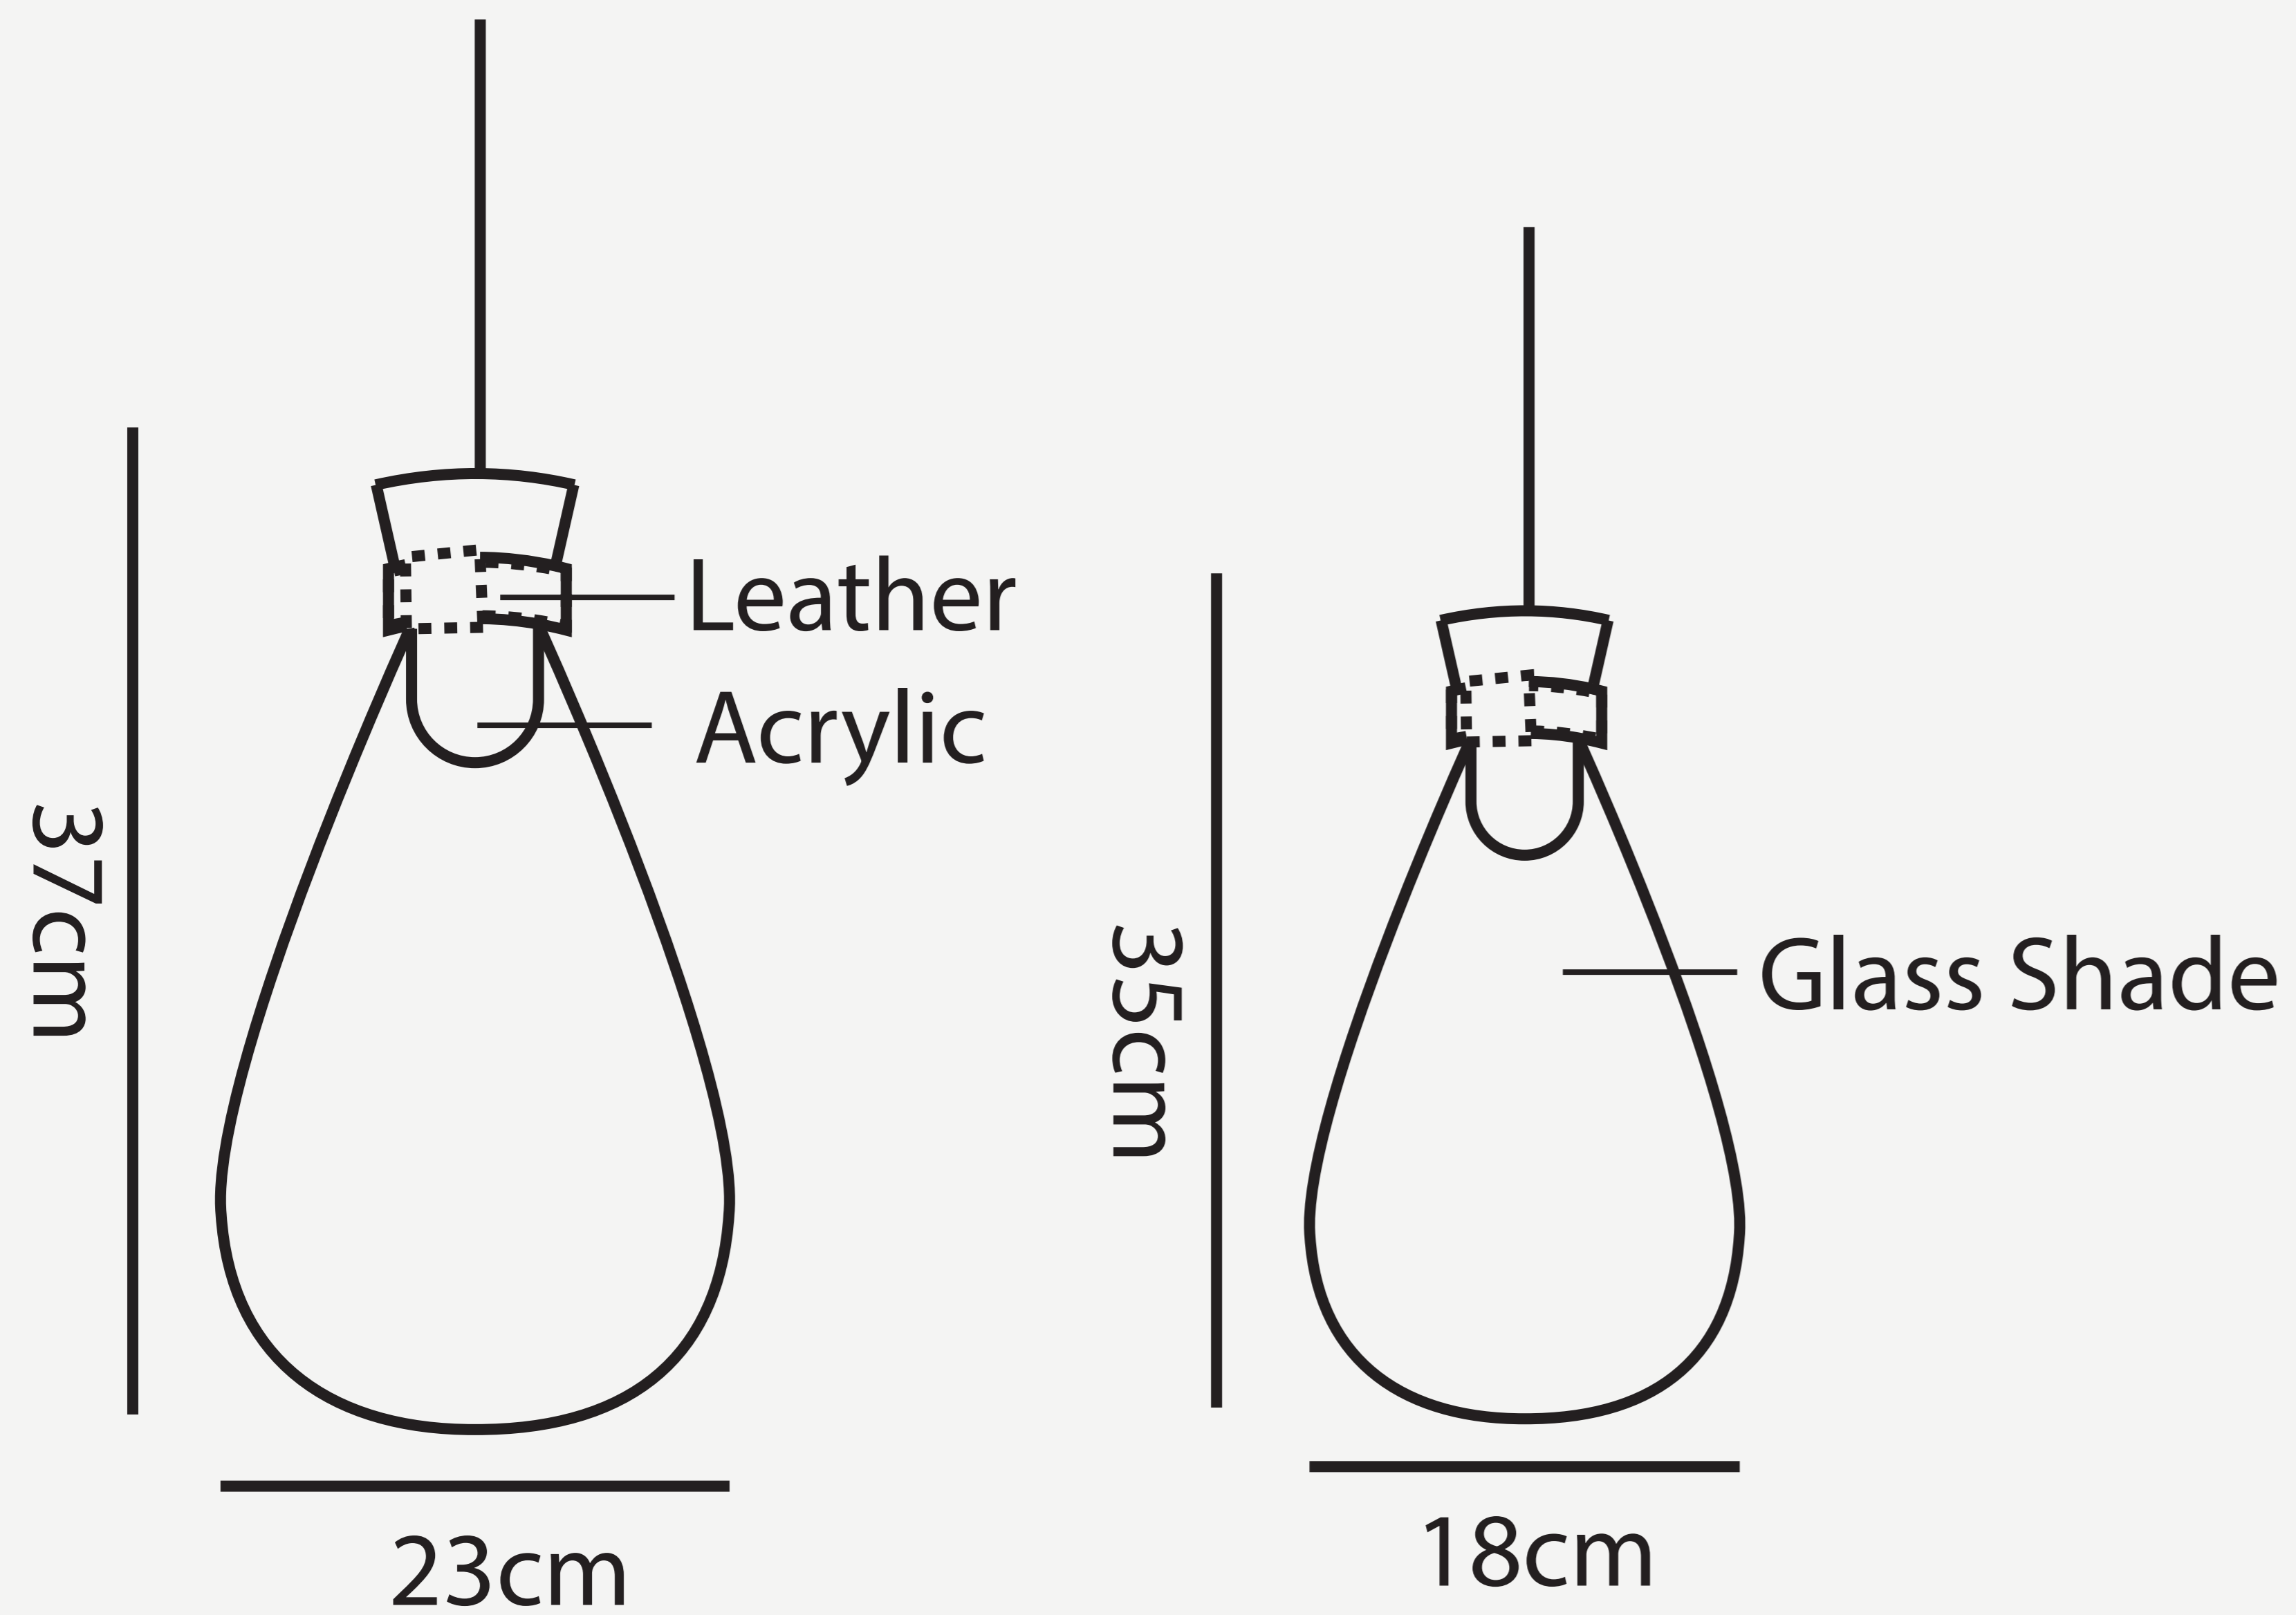

# L O D A M E R

Power source :	AC
Finish :	Iron
Material (s) :	Metal+Glass
Glass Color:	Gradient White/ Gradient Smoky Gray
Number of light sources :	1
Light source :	LED bulbs
Lighting Area :	3-5square meters
Voltage :	110~240 V
Is Dimmable :	No
Cord :	150cm (Customable)
Size :	D18xH25cm / D23xH37