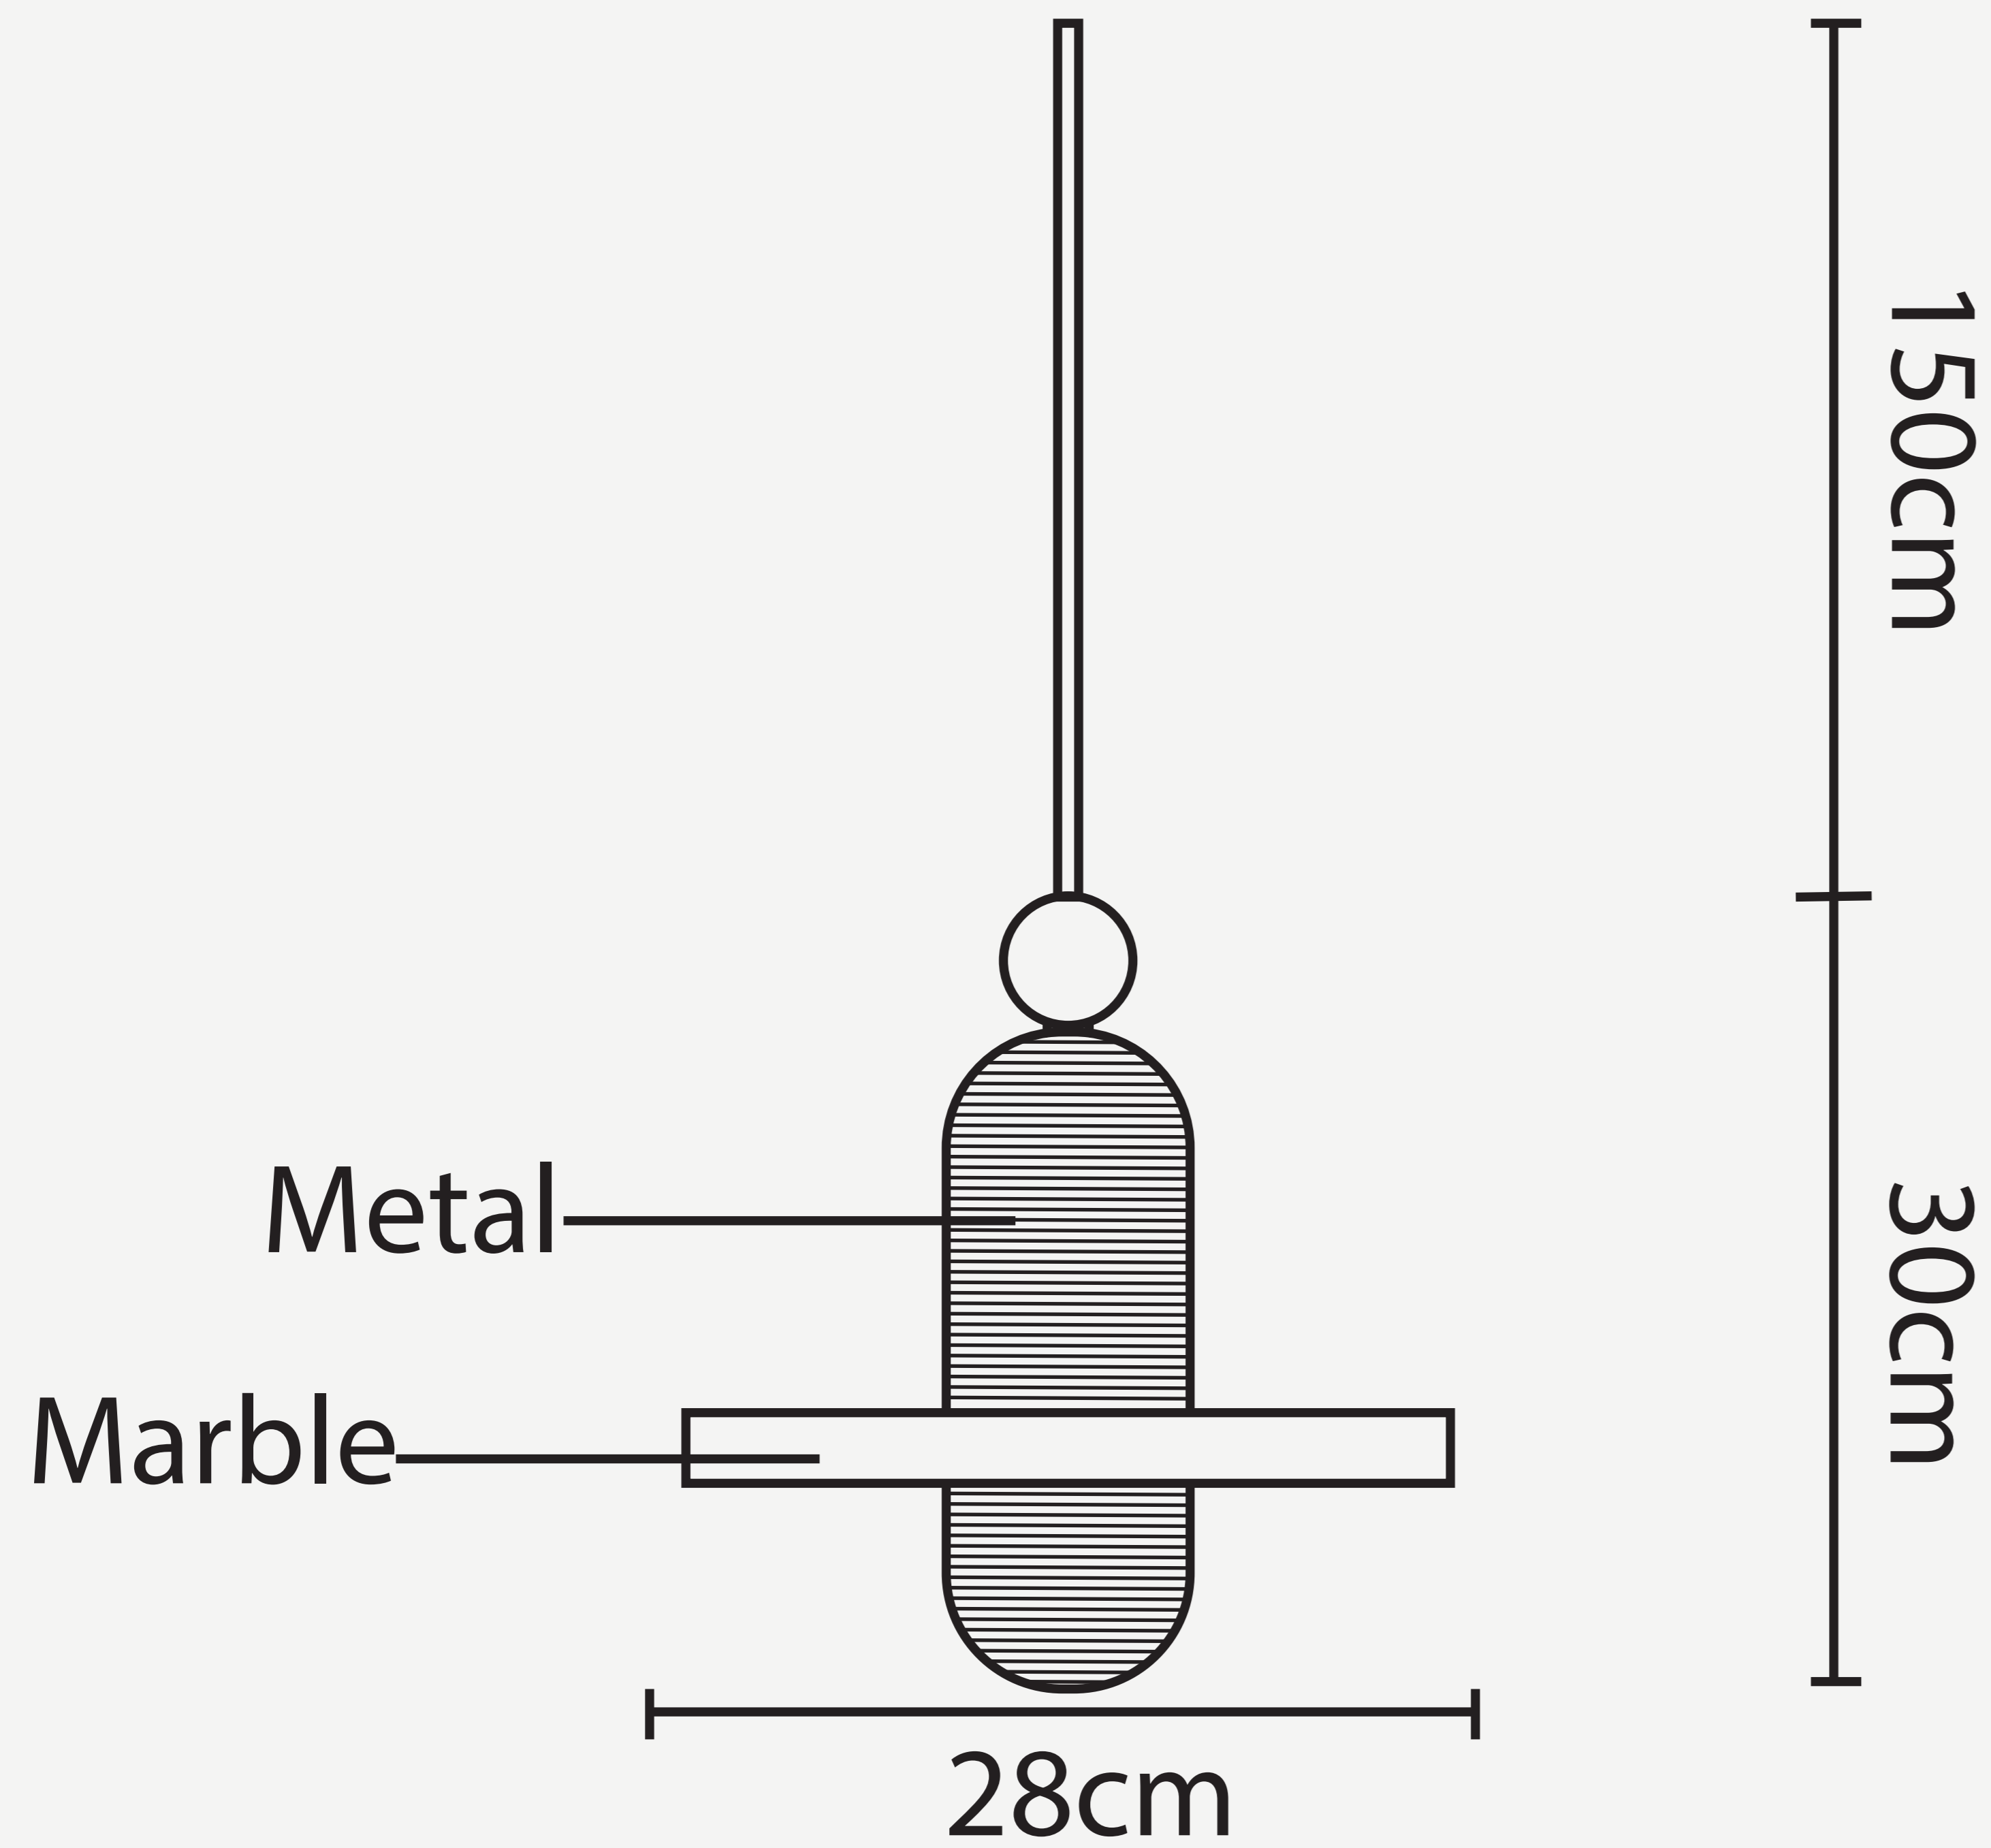

# LUPA PENDANT LAMP

# L O D A M E R

Power source :	AC
Finish :	Iron
Material (s) :	Metal+Marble
Number of light sources :	1
Light source :	LED bulbs
Lighting Area :	5-10square meters
Voltage :	110~240 V
Body Color :	Gold+white / Black+White
Is Dimmable :	No
Cord :	150cm
CRI :	70
Color Temperature :	3000k-6000k
Size :	D28xH30cm