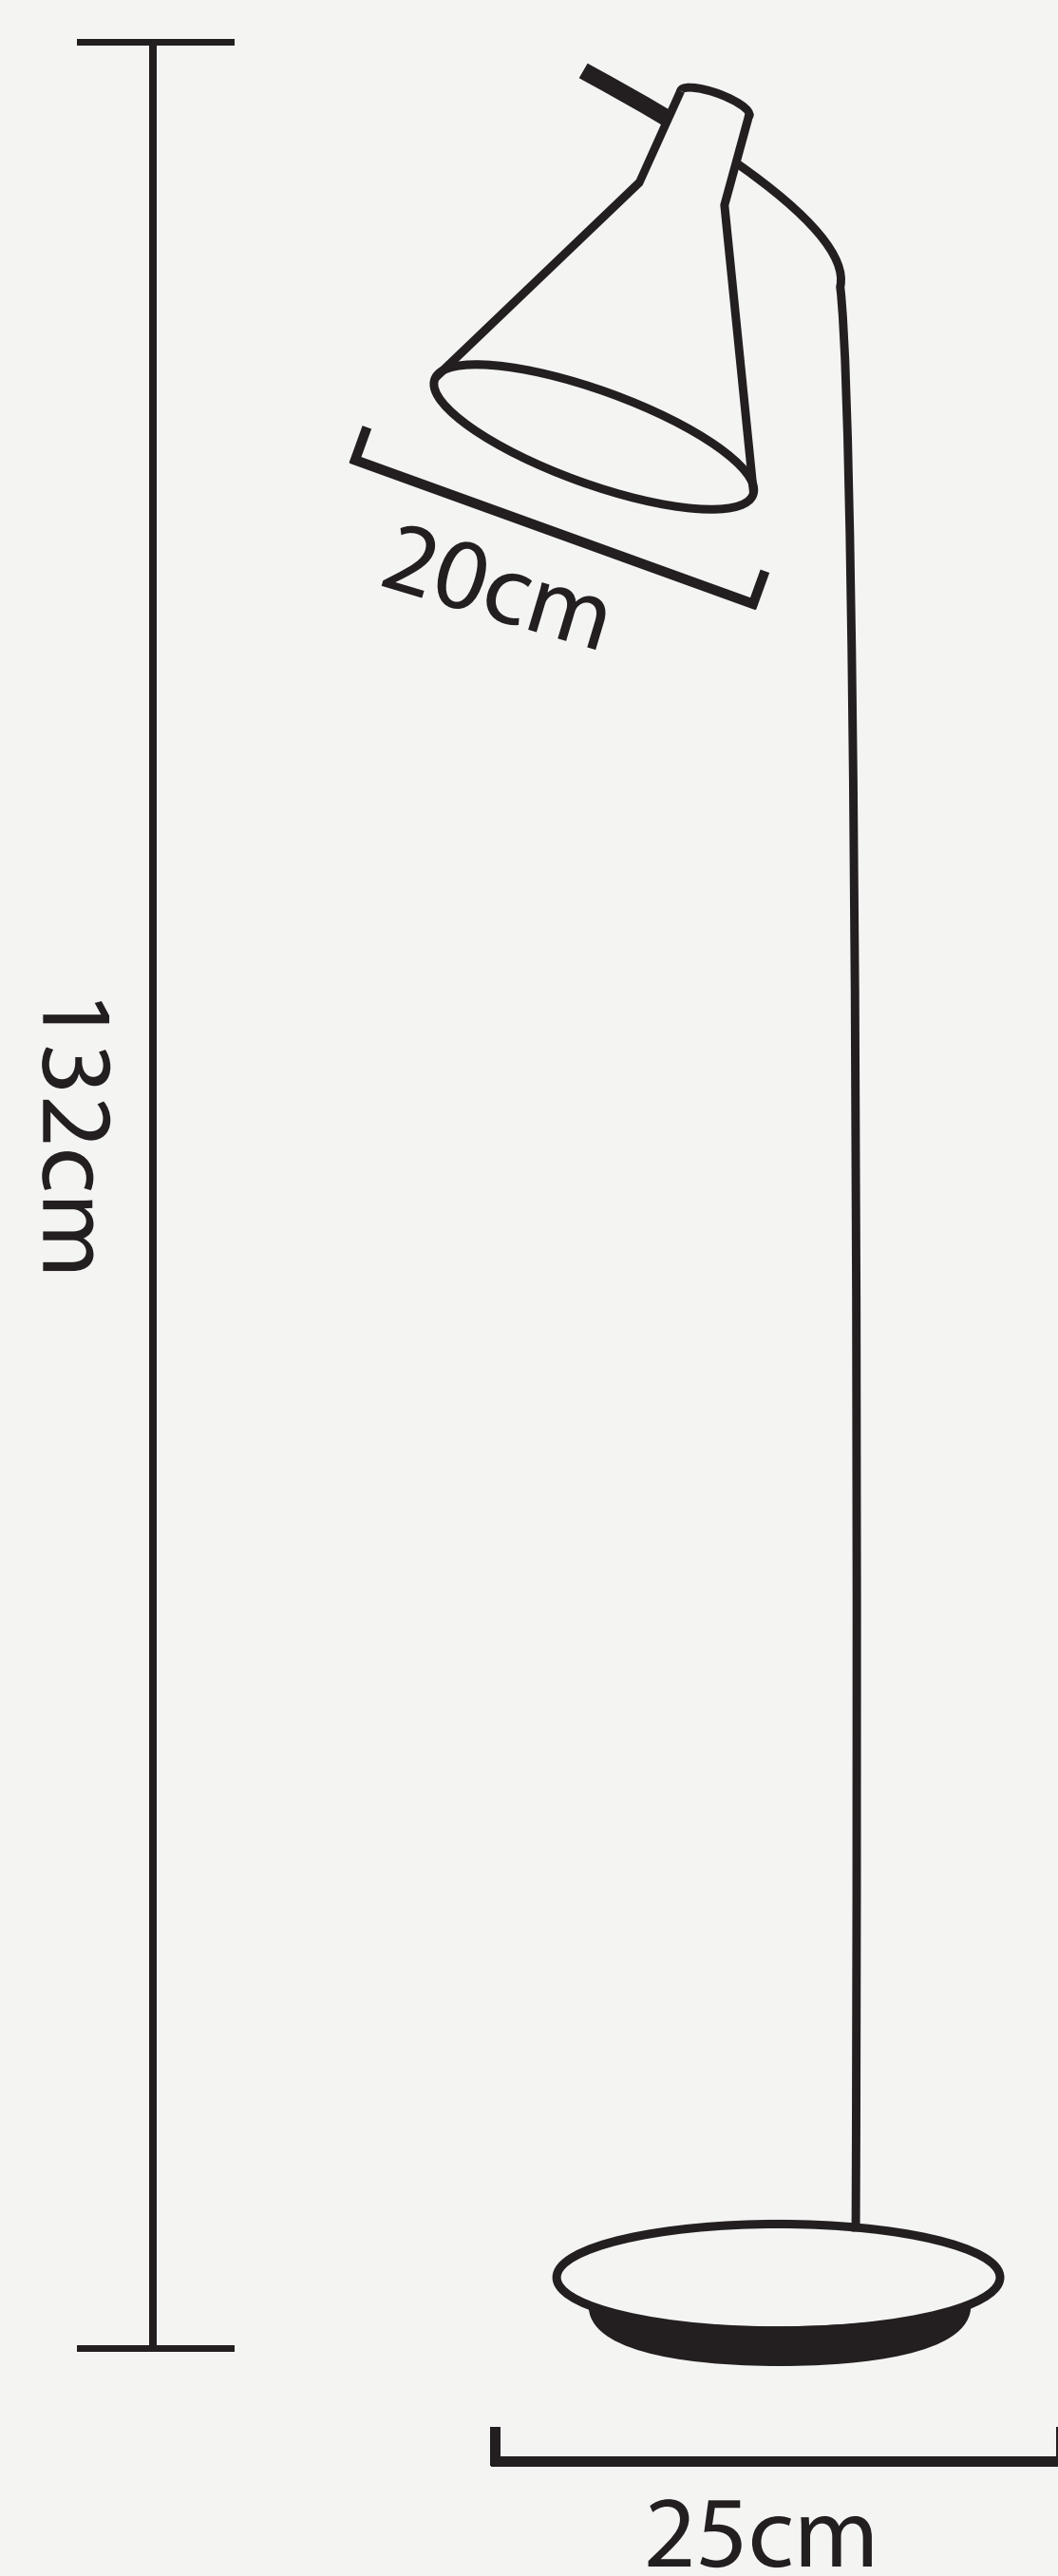

LUND FLOOR LAMP

L O D A M E R

LUND FLOOR LAMP

LODAMER

Lighting Zone : 5-10m2
Power : 6~10V
Material : Metal
Switch Type : Knob Switch
Body Material : Wood + Iron

Light source : LED
Shade Type : Iron
Voltage : 90V~260V
Power source : AC
Number of
Light source : 1