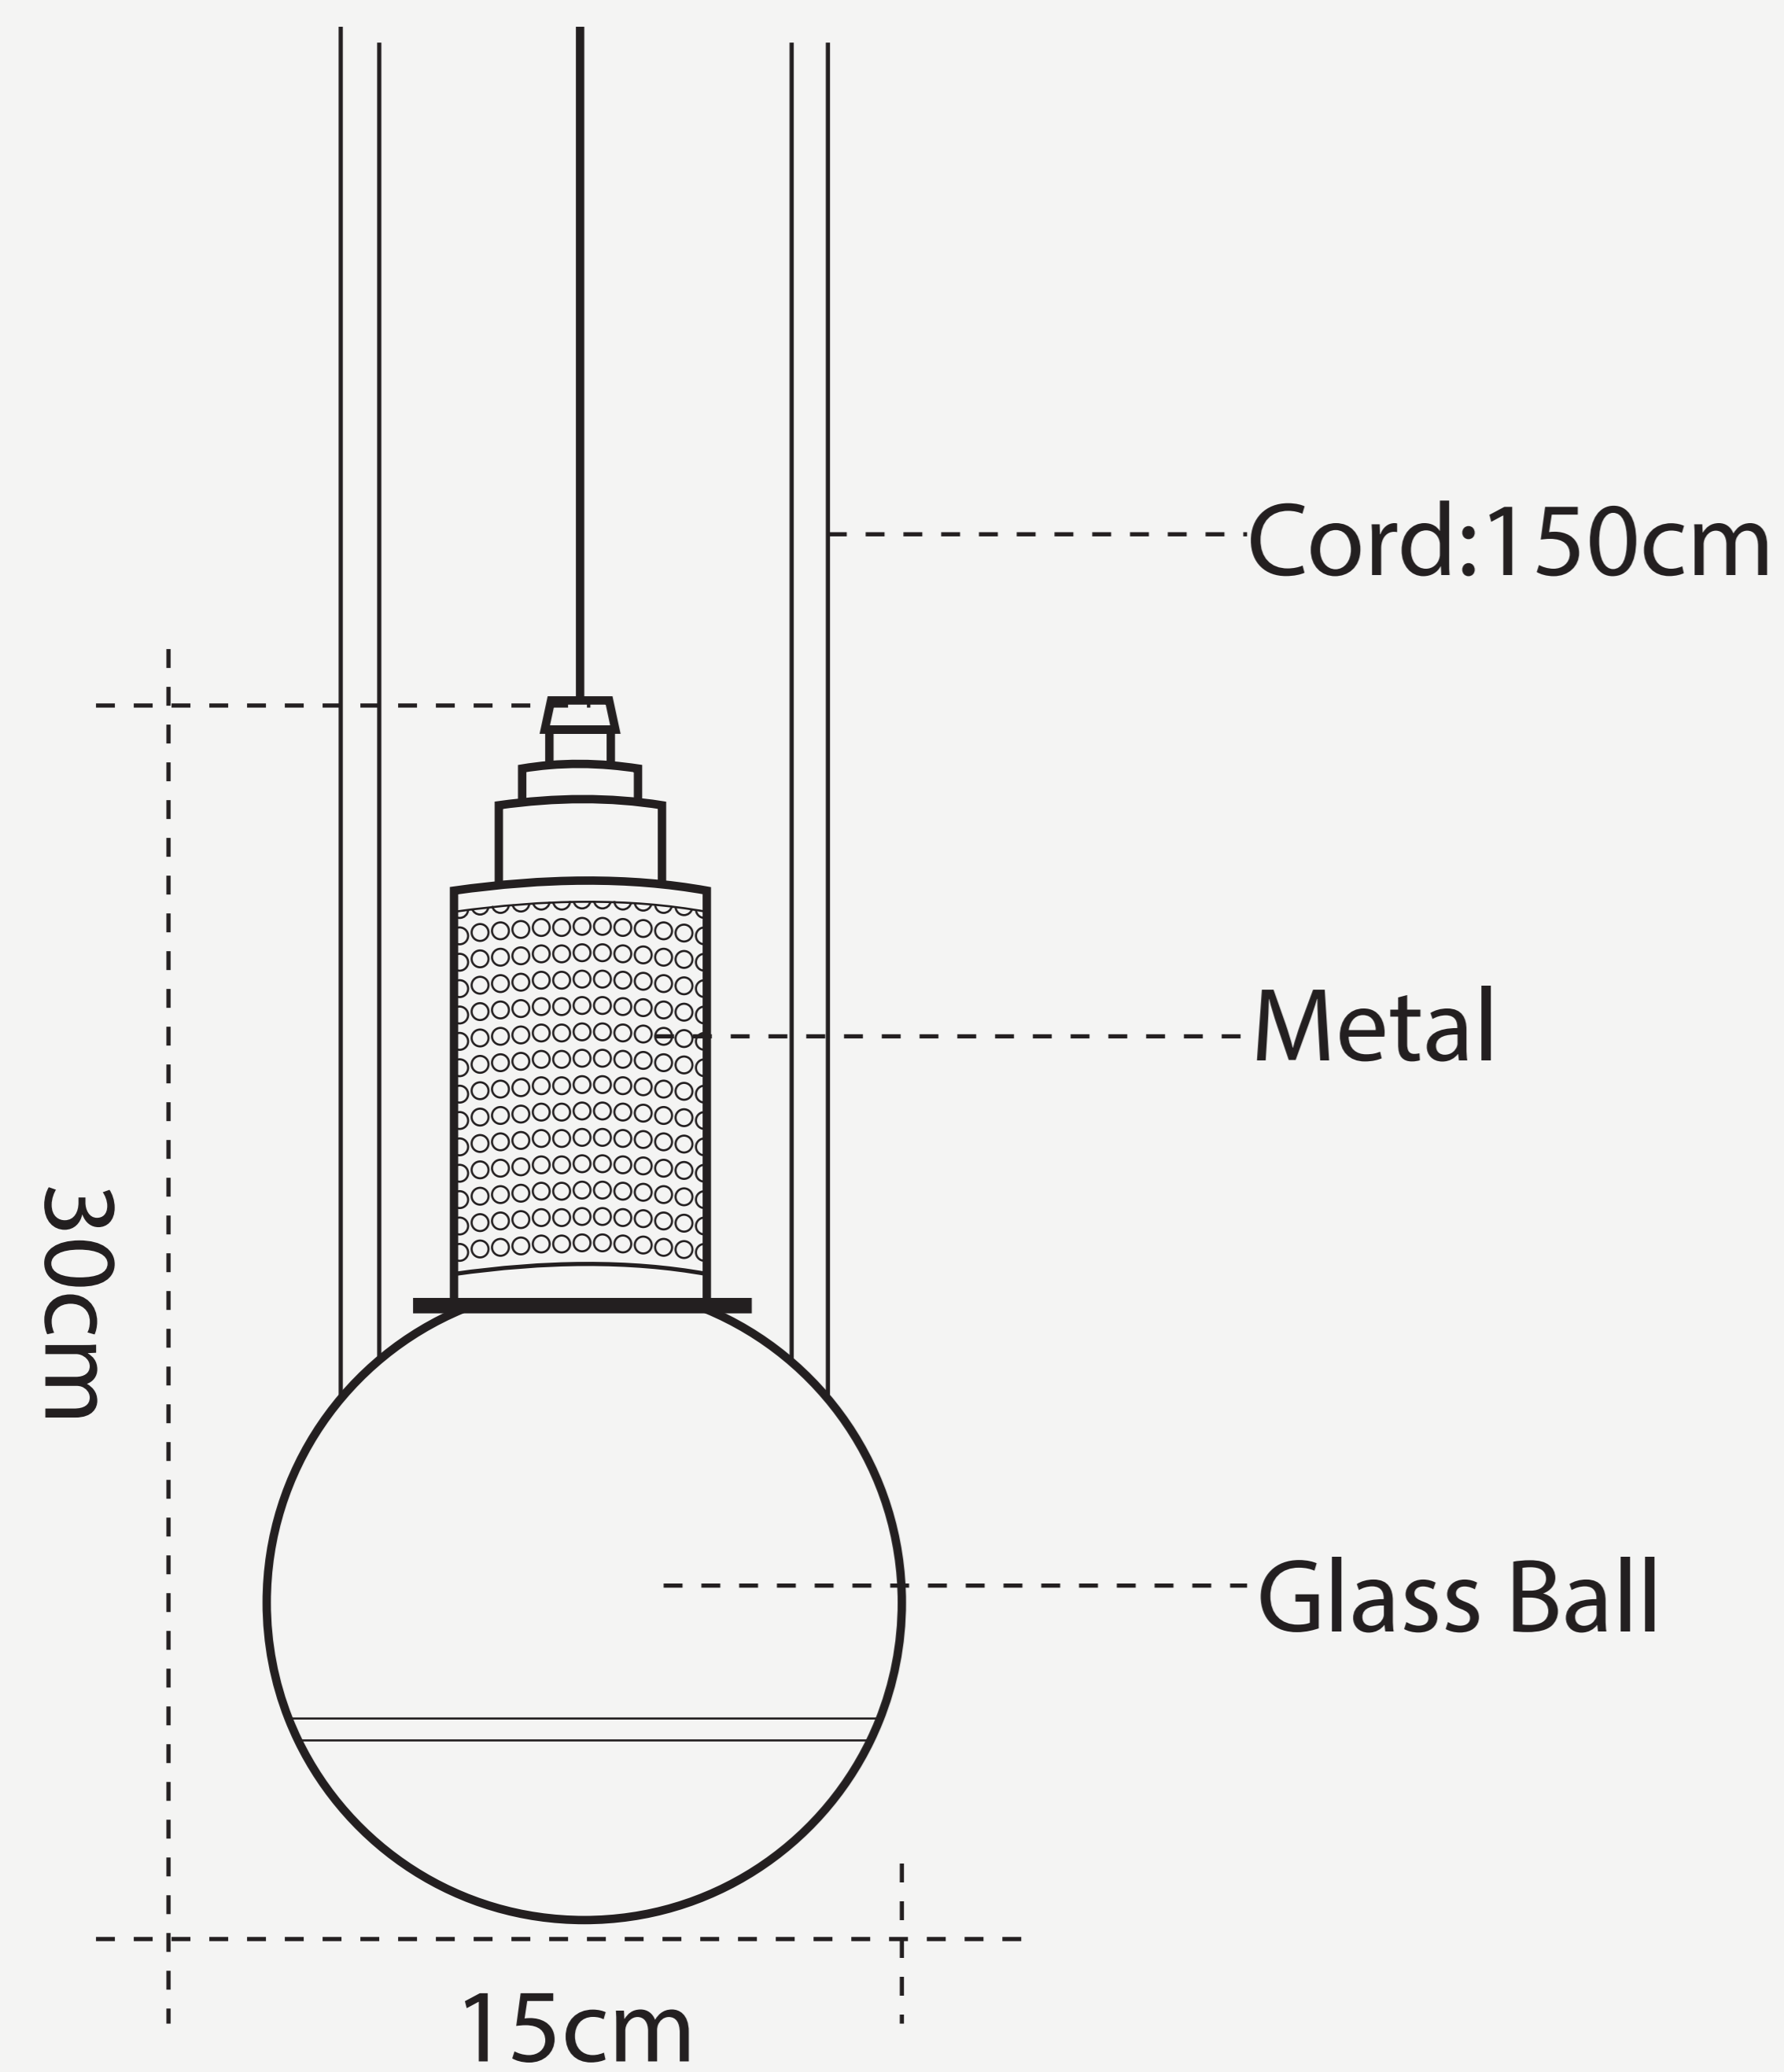

LONDON PENDANT LAMP

L O D A M E R

# LONDON PENDANT LAMP

# L O D A M E R

Power source :	AC
Finish :	Iron
Material (s) :	Iron+Glass
Glass Color:	Clear
Emitting Color:	Warm white /Cold white
Body Color :	Gold / Silver
Number of light sources :	1
Light source :	LED bulbs
Light source :	E27
Lighting Area :	5-10square meters
Voltage :	110~240 V
Is Dimmable :	No
Cord :	150cm(Customable)
Size :	D15cmH30cm