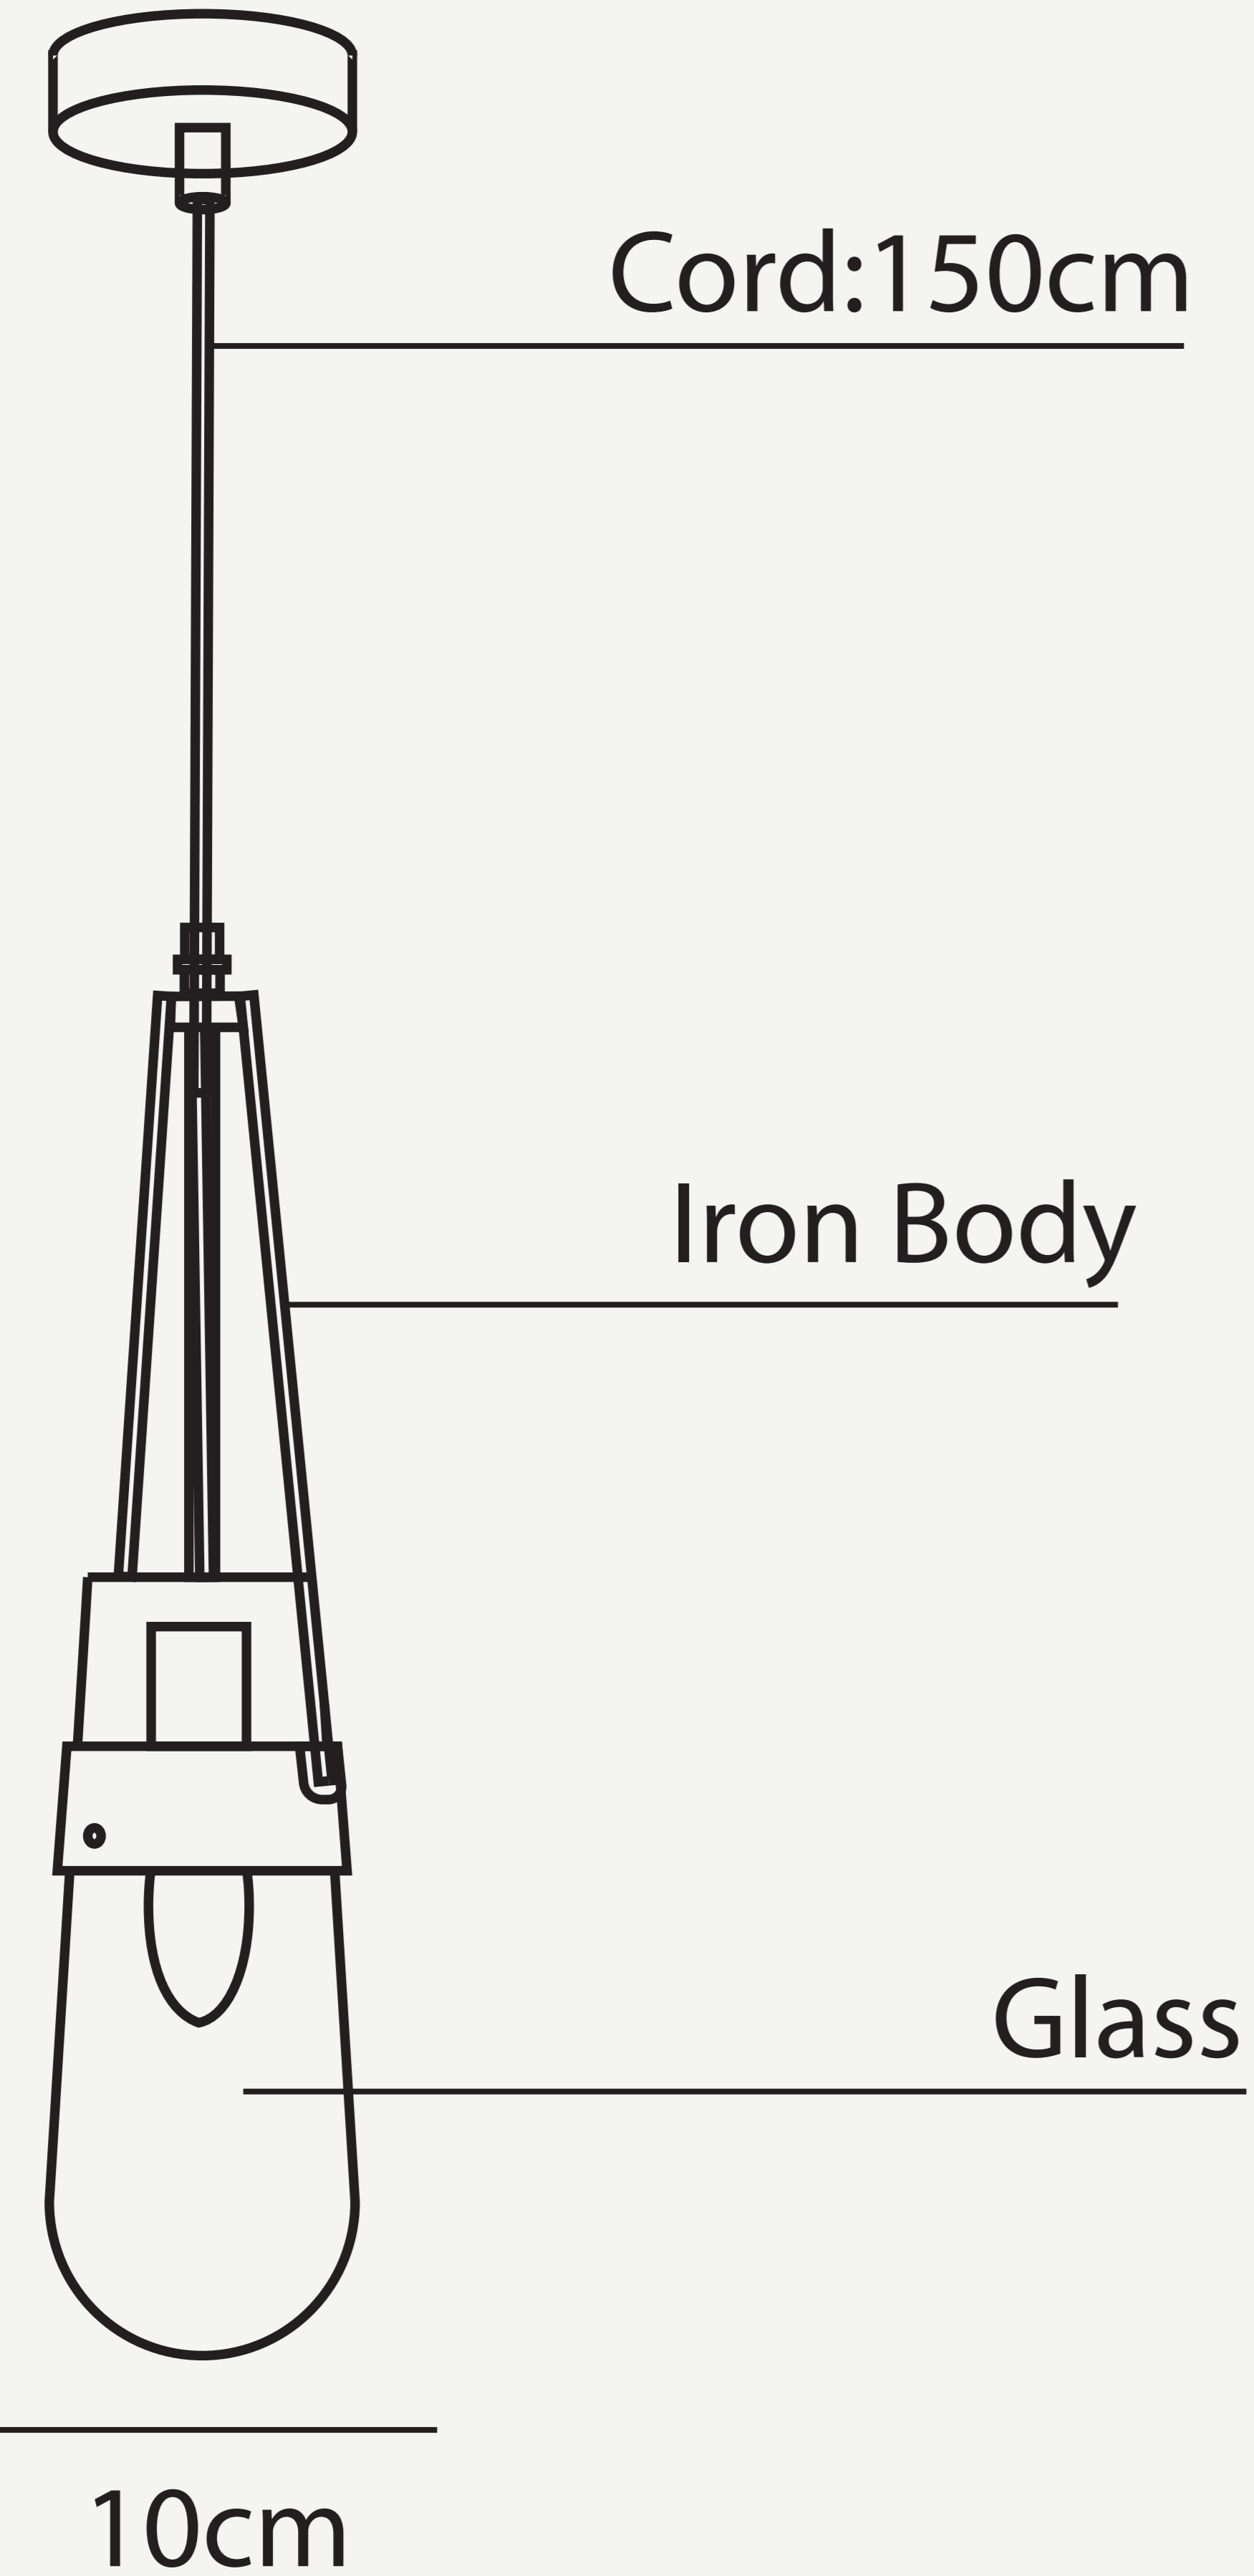

# **L O D A M E R**

Power source :	AC
Finish :	Iron
Material (s) :	Metal+Glass
Body Color :	Clear / Blue
Number of light sources :	1
Light source :	LED bulbs
Light source :	E12/E26
Lighting Area :	5-10square meters
Voltage :	110~240 V
Is Dimmable :	No
Cord :	150cm (Customable)
Size :	D10cmxH45cm