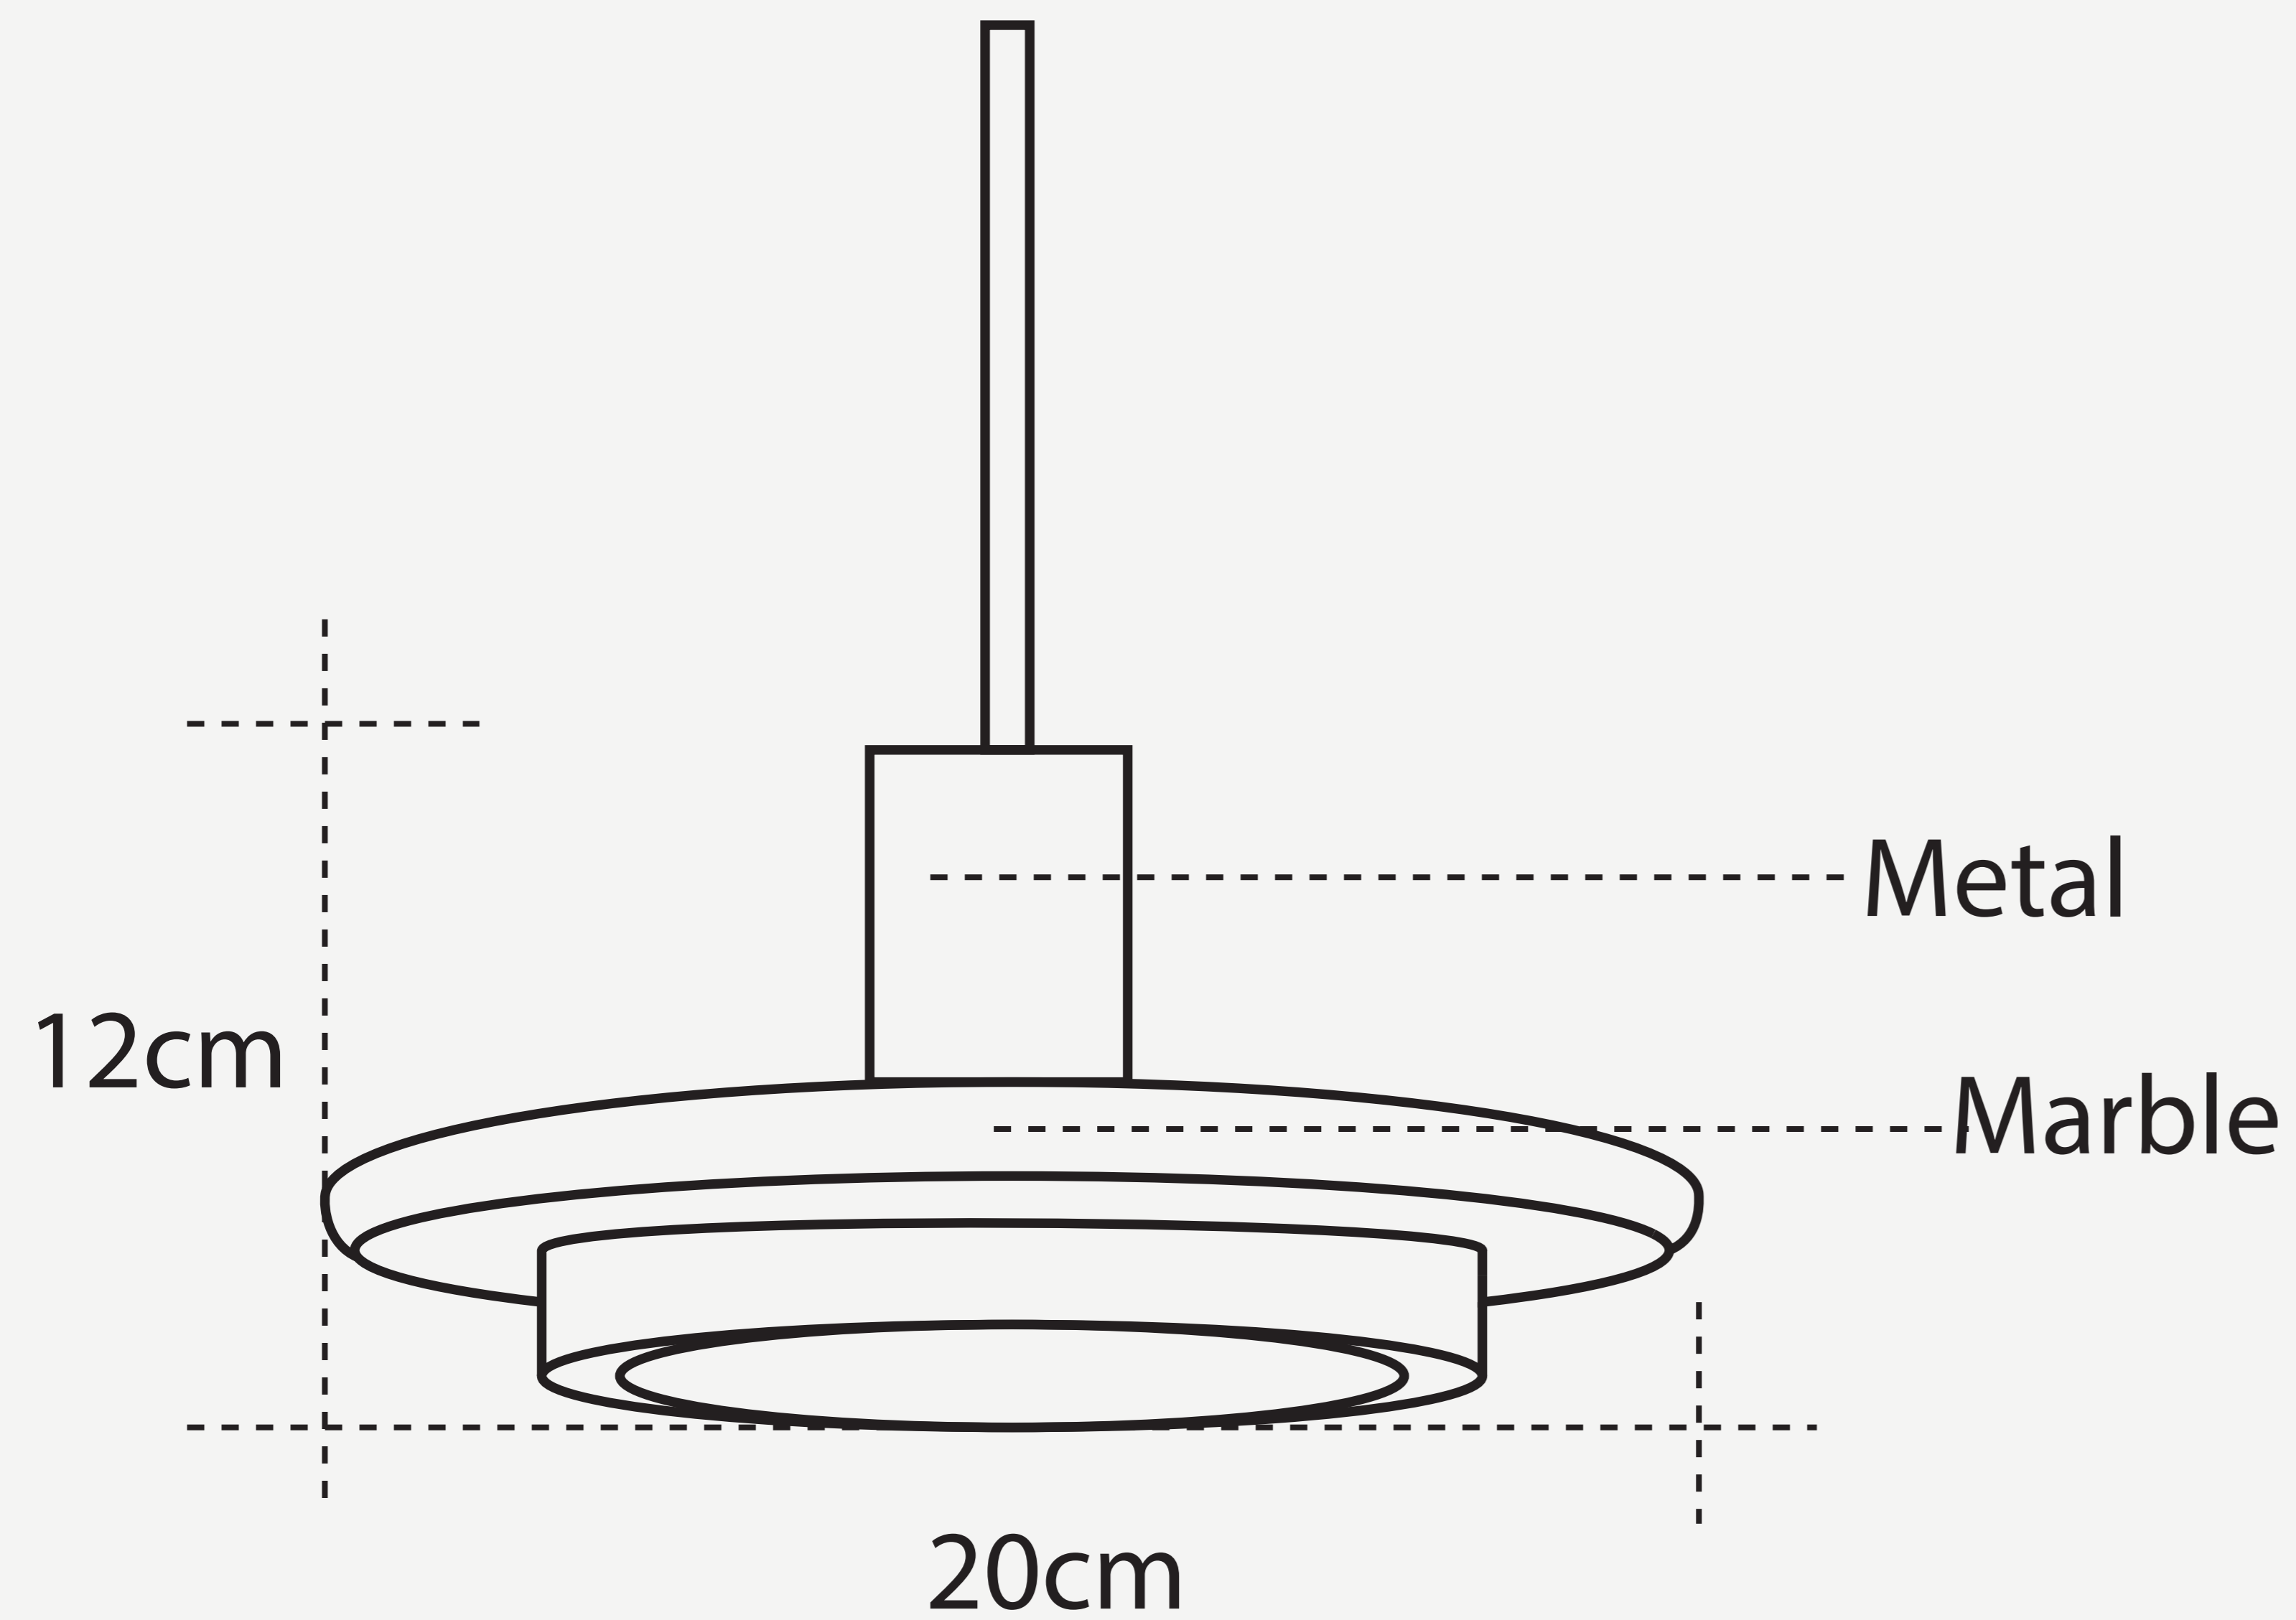

LA LUXURY MARBLE PENDANT

L O D A M E R

LA LUXURY MARBLE PENDANT

L O D A M E R

Power source :	AC
Finish :	Iron
Material (s) :	Metal+Marble
Switch type :	Knob switch
Body Color :	Green/White/Black
Number of light sources :	1
Light source :	LED bulbs
Lighting Area :	3-5square meters
Voltage :	110~220V
Is Dimmable :	No
Cord :	150cm (Customable)
Size :	D20xH12cm